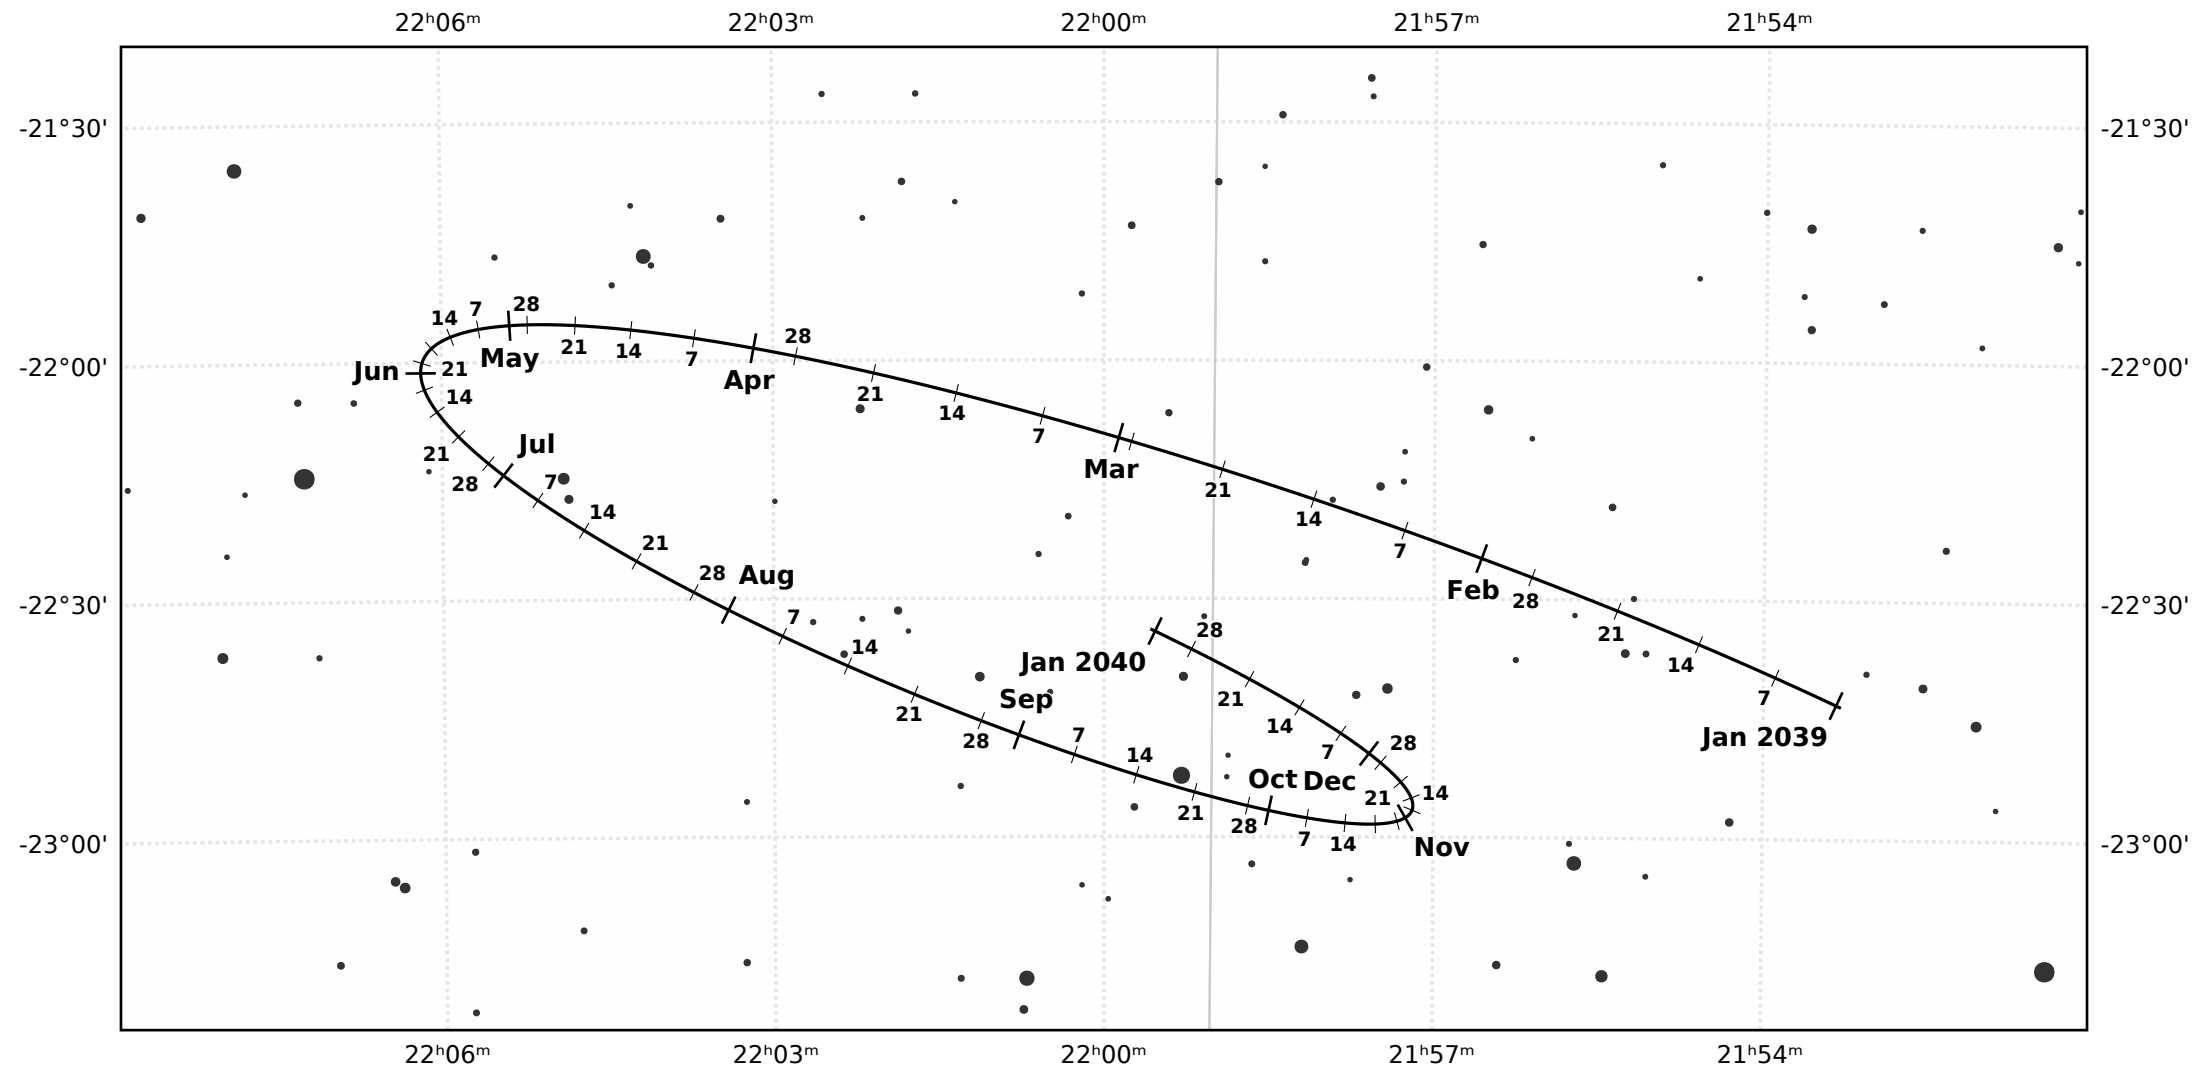

The path of Pluto in 2039

© Dominic Ford 2011-2021. Downloaded from <https://in-the-sky.org>

Magnitude scale: •11.0 •10.5 •10.0 •9.5 •9.0 •8.5 •8.0 •7.5 •7.0 •6.5

— The Equator — Ecliptic Plane — Galactic Plane