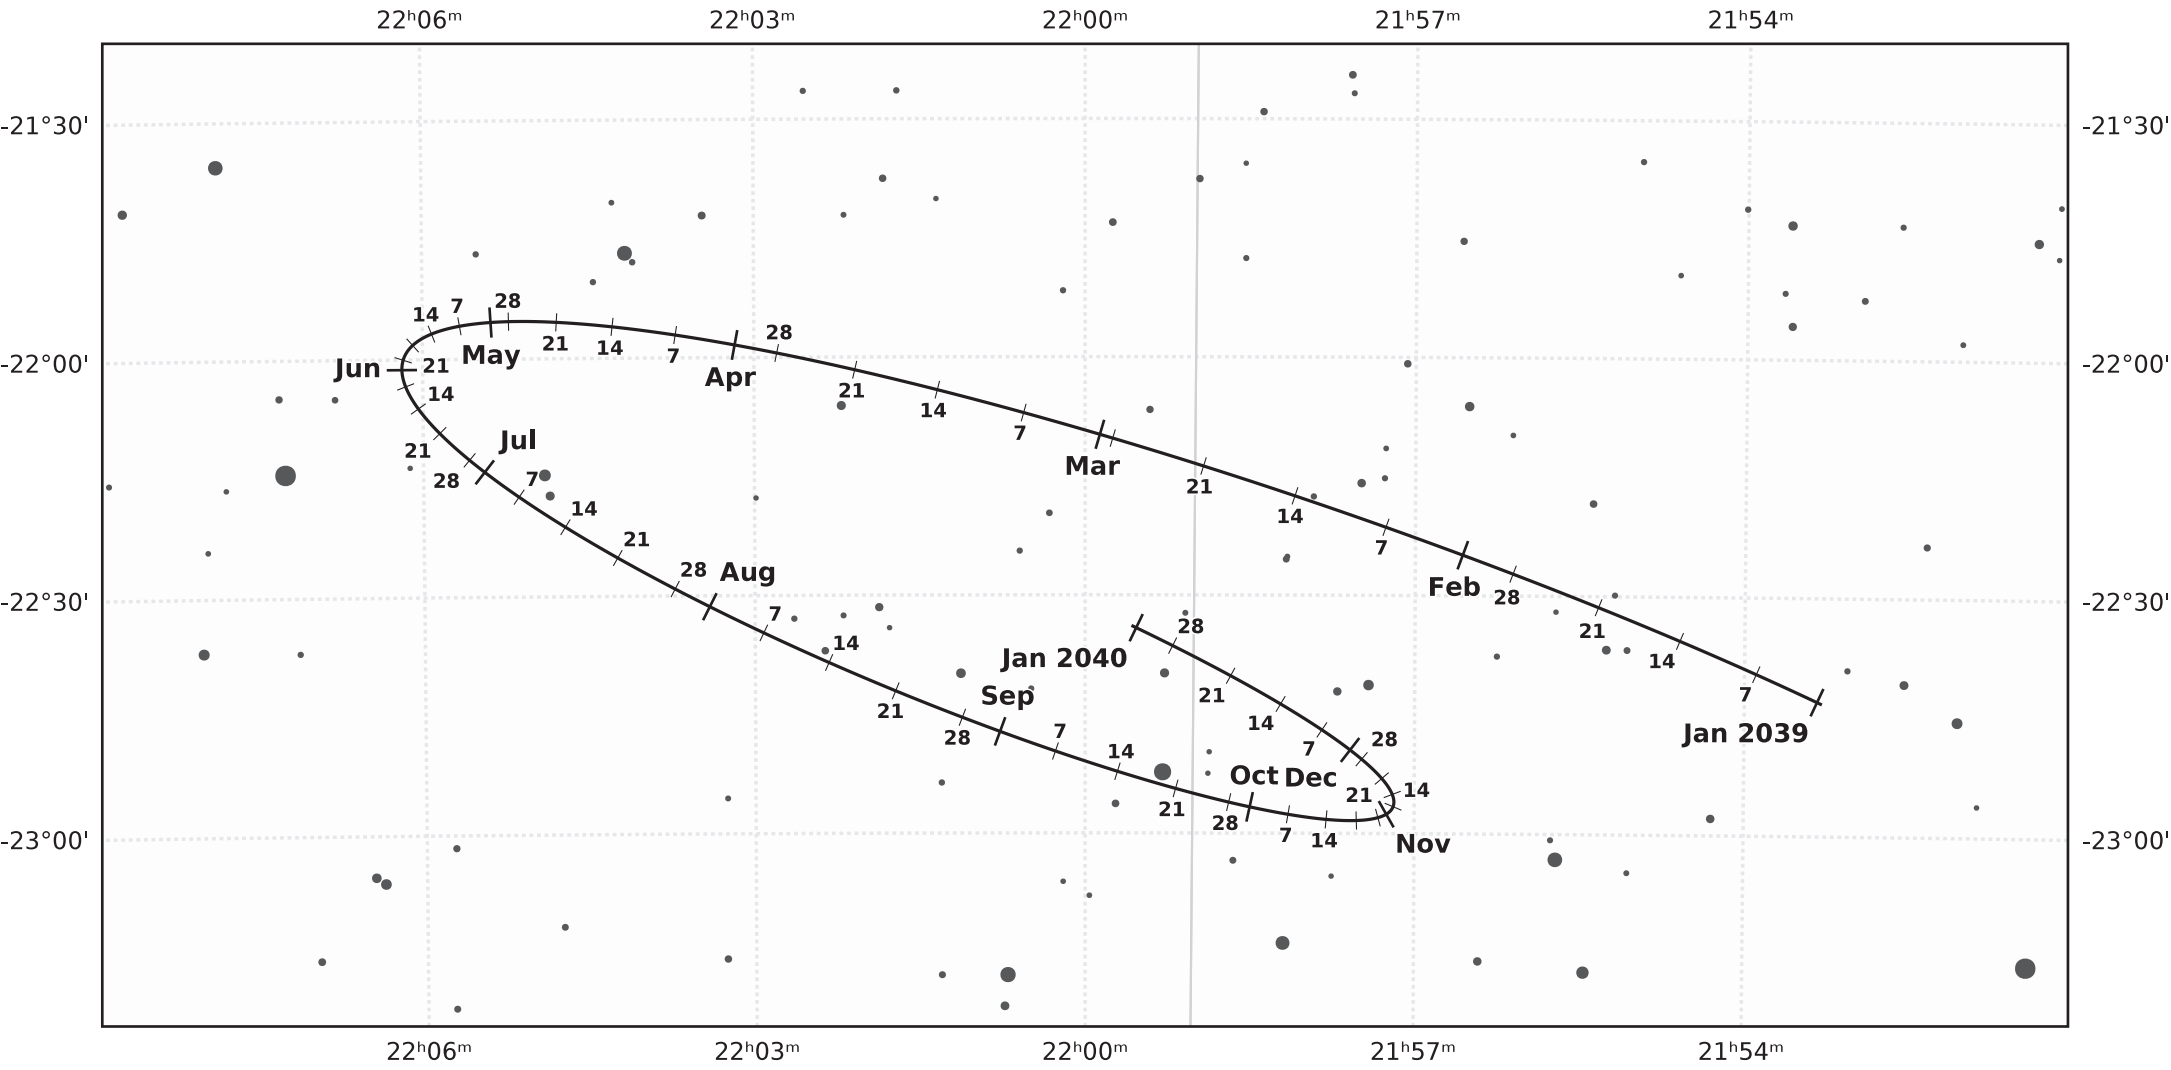

The path of Pluto in 2039

© Dominic Ford 2011-2021. Downloaded from <https://in-the-sky.org>

Magnitude scale: •11.0 •10.5 •10.0 •9.5 •9.0 •8.5 •8.0 •7.5 •7.0 •6.5

— The Equator — Ecliptic Plane — Galactic Plane