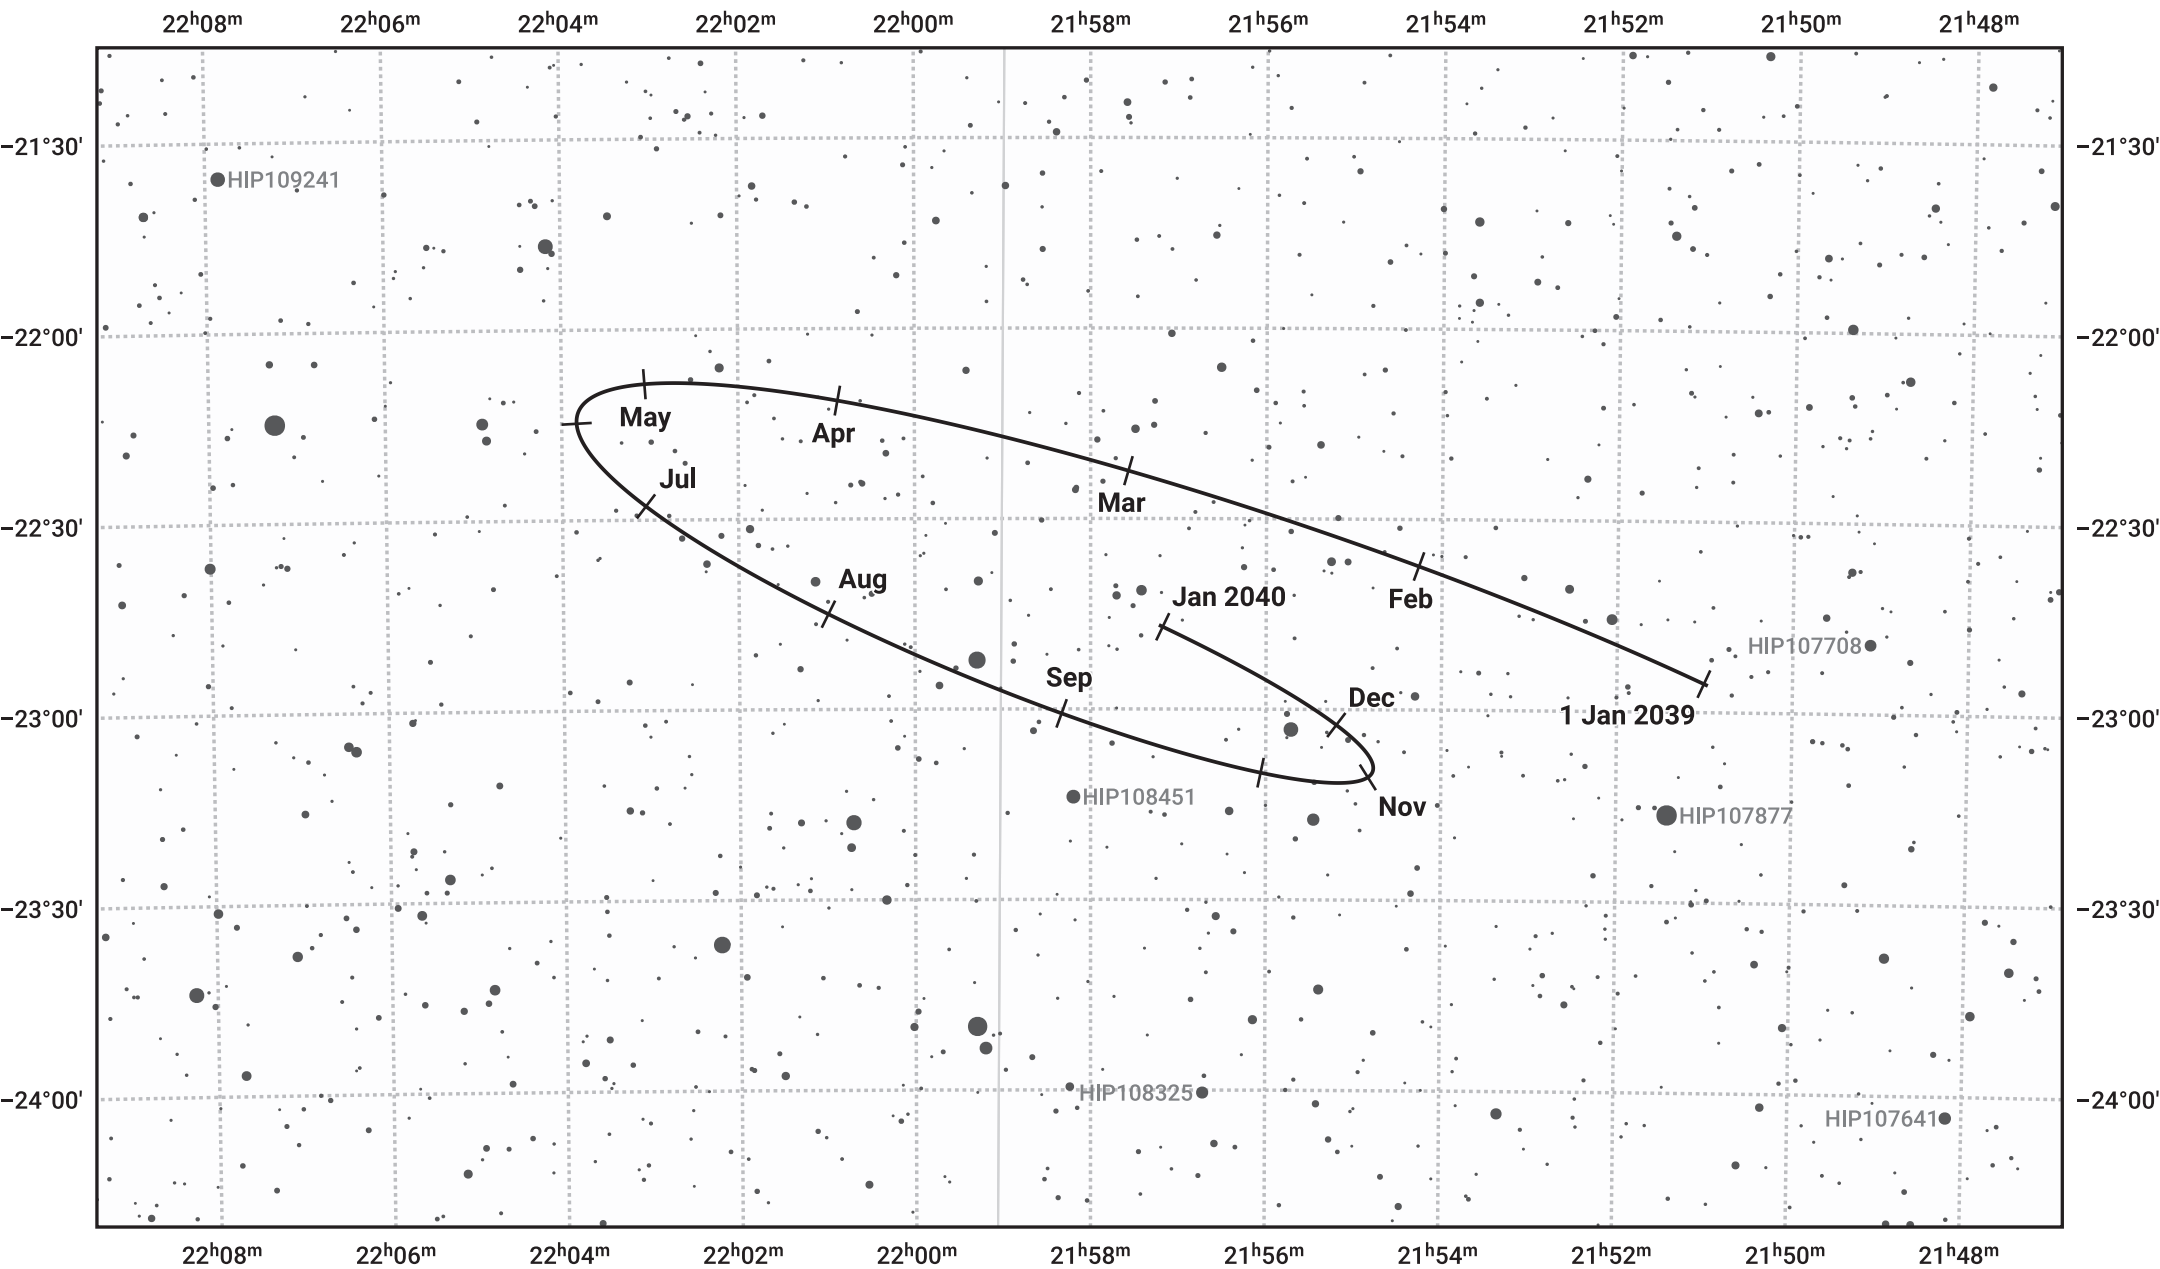

# The path of Pluto in 2039

© Dominic Ford 2011–2024. Date markers placed at midnight UTC. Downloaded from <https://in-the-sky.org>

Magnitude scale: 13.0 12.0 11.0 10.0 9.0 8.0 7.0 6.0

— Ecliptic Plane

- Galaxy
- Bright nebula
- Open cluster
- ⊕ Globular cluster

Date	Mag
2039 Jan 1	15.6
2039 Apr 1	15.6
2039 Jul 1	15.6
2039 Oct 1	15.6
2040 Jan 1	15.7