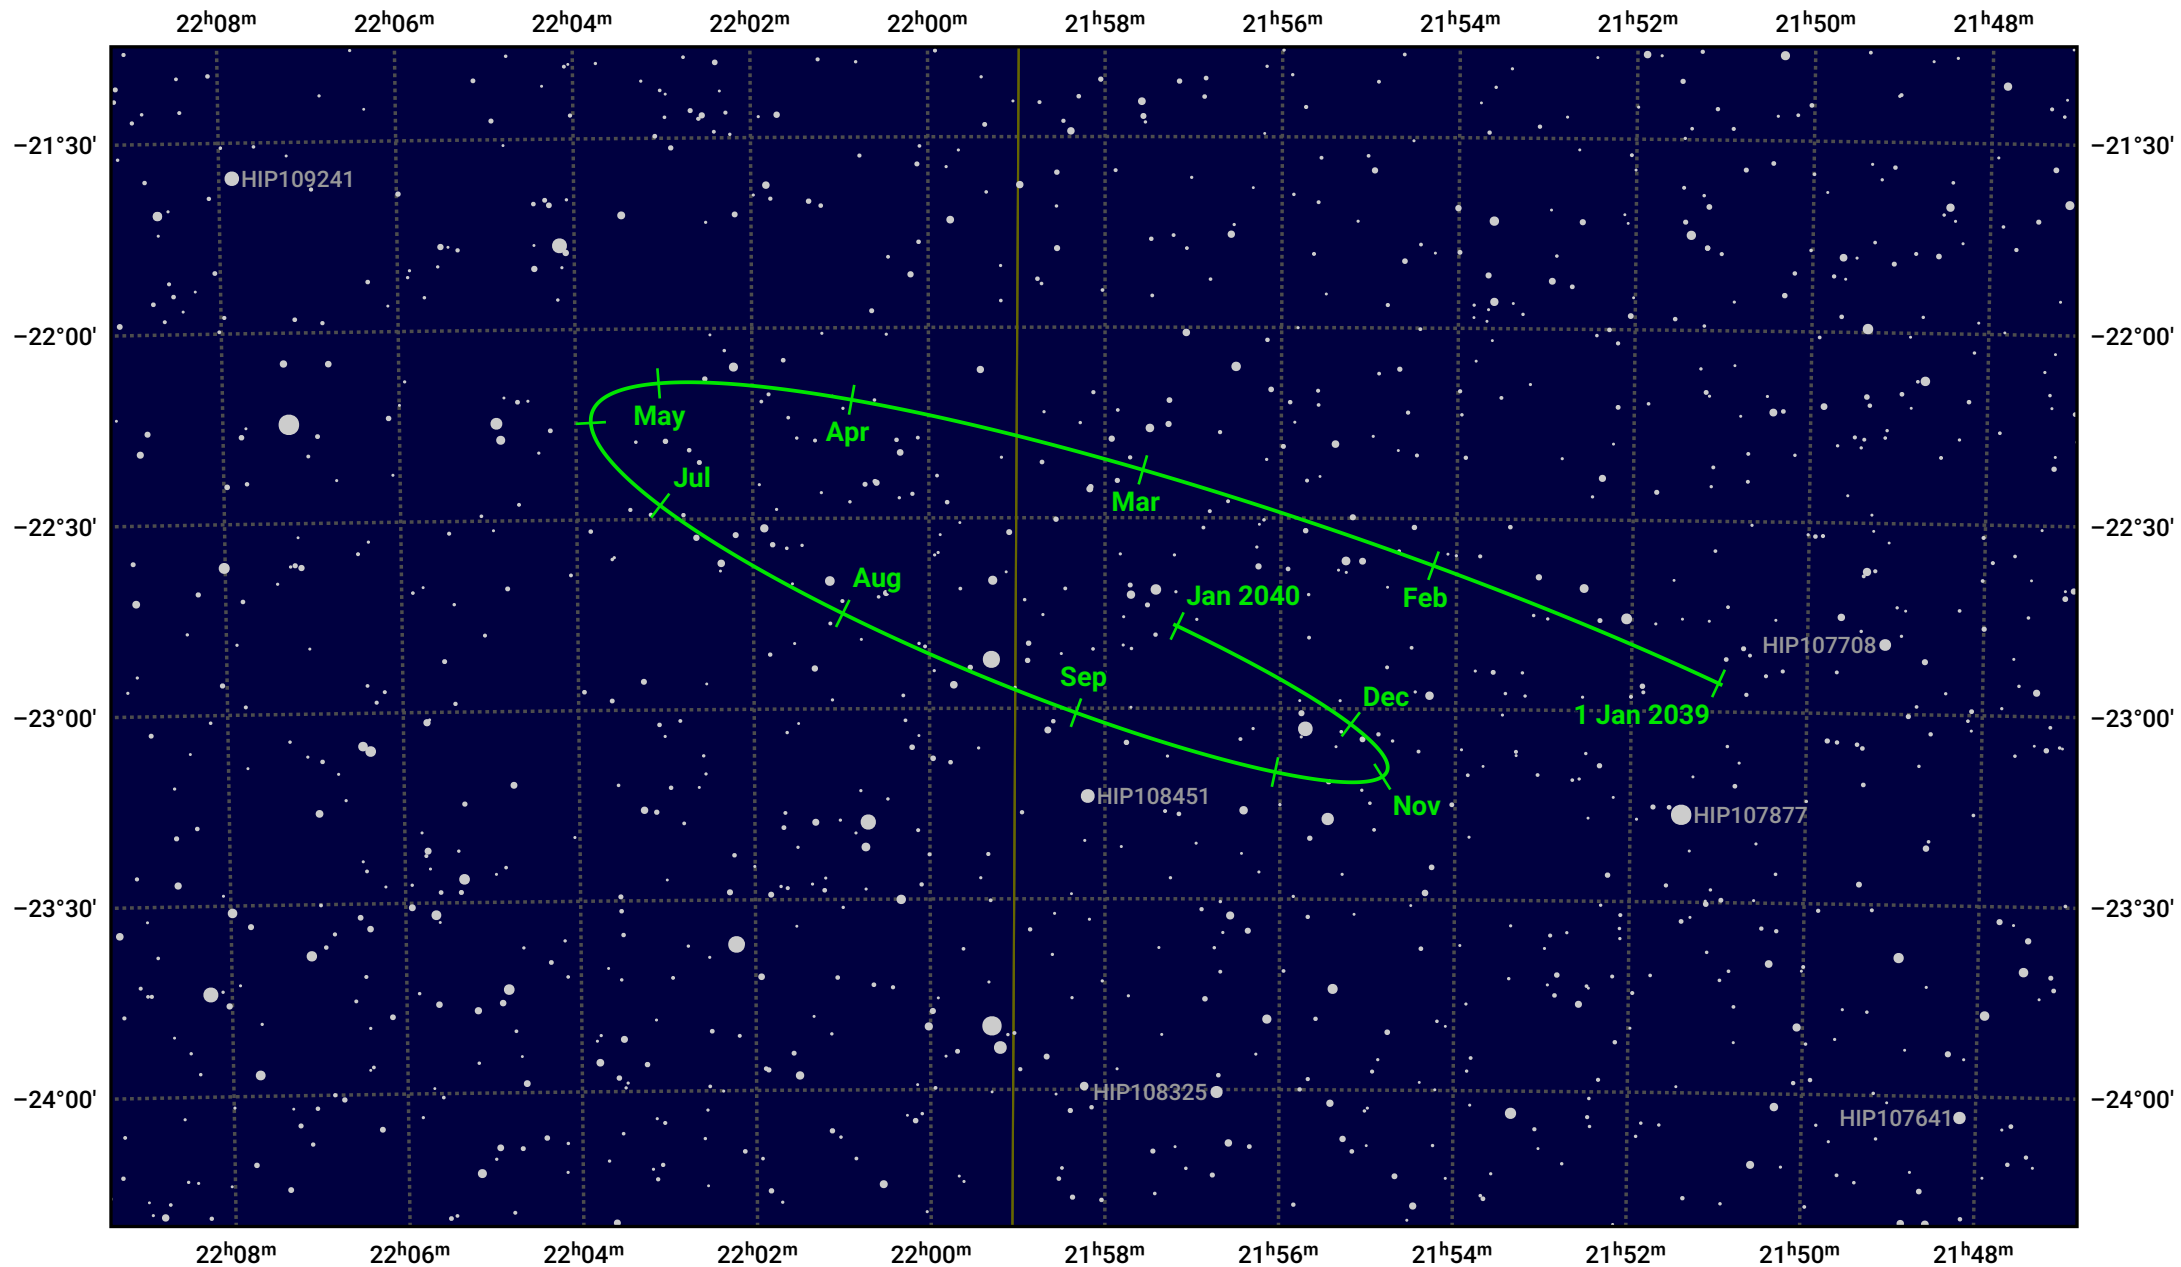

The path of Pluto in 2039

© Dominic Ford 2011–2024. Date markers placed at midnight UTC. Downloaded from <https://in-the-sky.org>

Magnitude scale: · 13.0 · 12.0 · 11.0 · 10.0 · 9.0 · 8.0 · 7.0 · 6.0

— Ecliptic Plane

● Galaxy ■ Bright nebula ● Open cluster ● Globular cluster

Date	Mag
2039 Jan 1	15.6
2039 Apr 1	15.6
2039 Jul 1	15.6
2039 Oct 1	15.6
2040 Jan 1	15.7