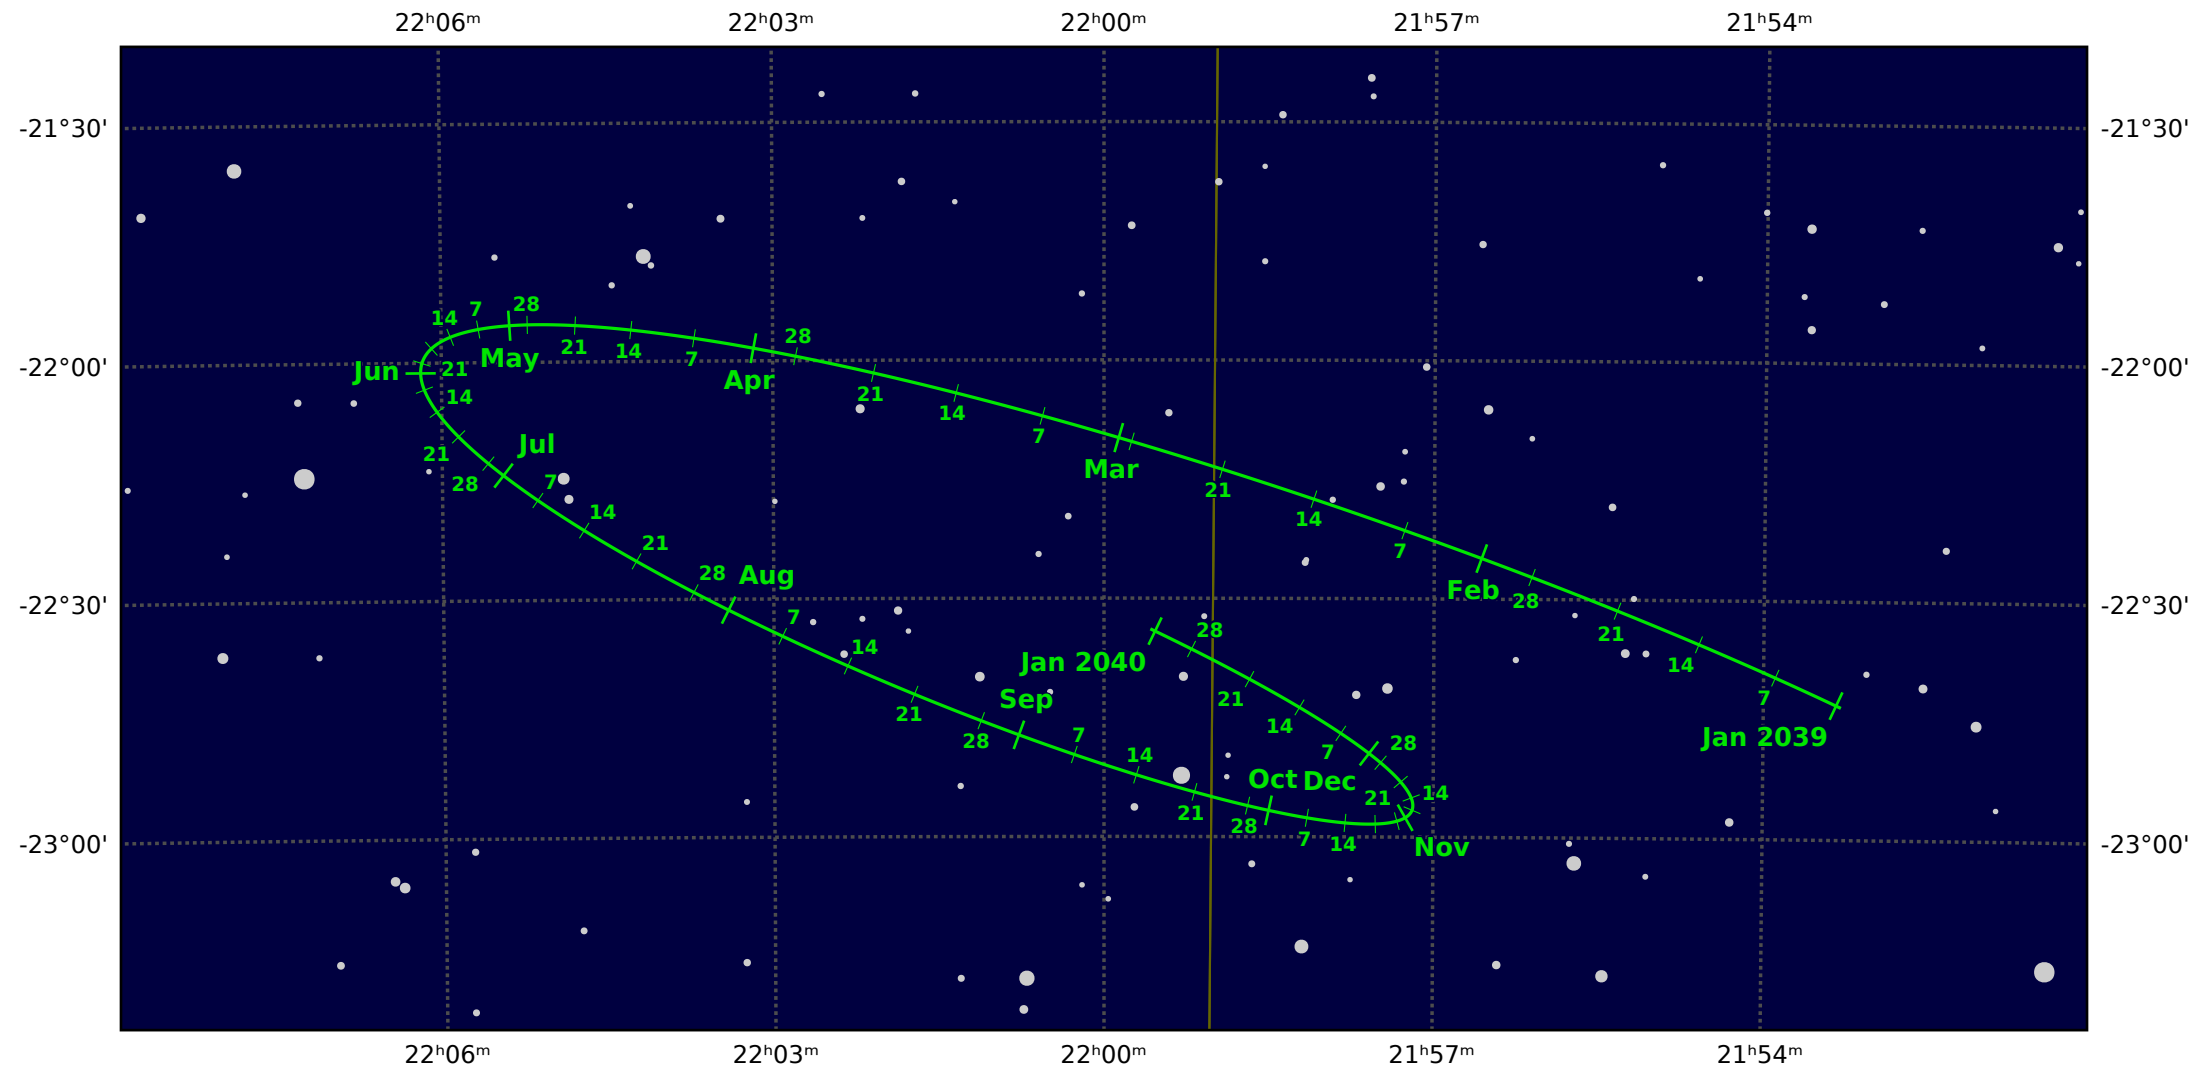

The path of Pluto in 2039

© Dominic Ford 2011-2021. Downloaded from <https://in-the-sky.org>

Magnitude scale: •11.0 •10.5 •10.0 •9.5 •9.0 •8.5 •8.0 •7.5 •7.0 •6.5

— Ecliptic Plane — Galactic Plane