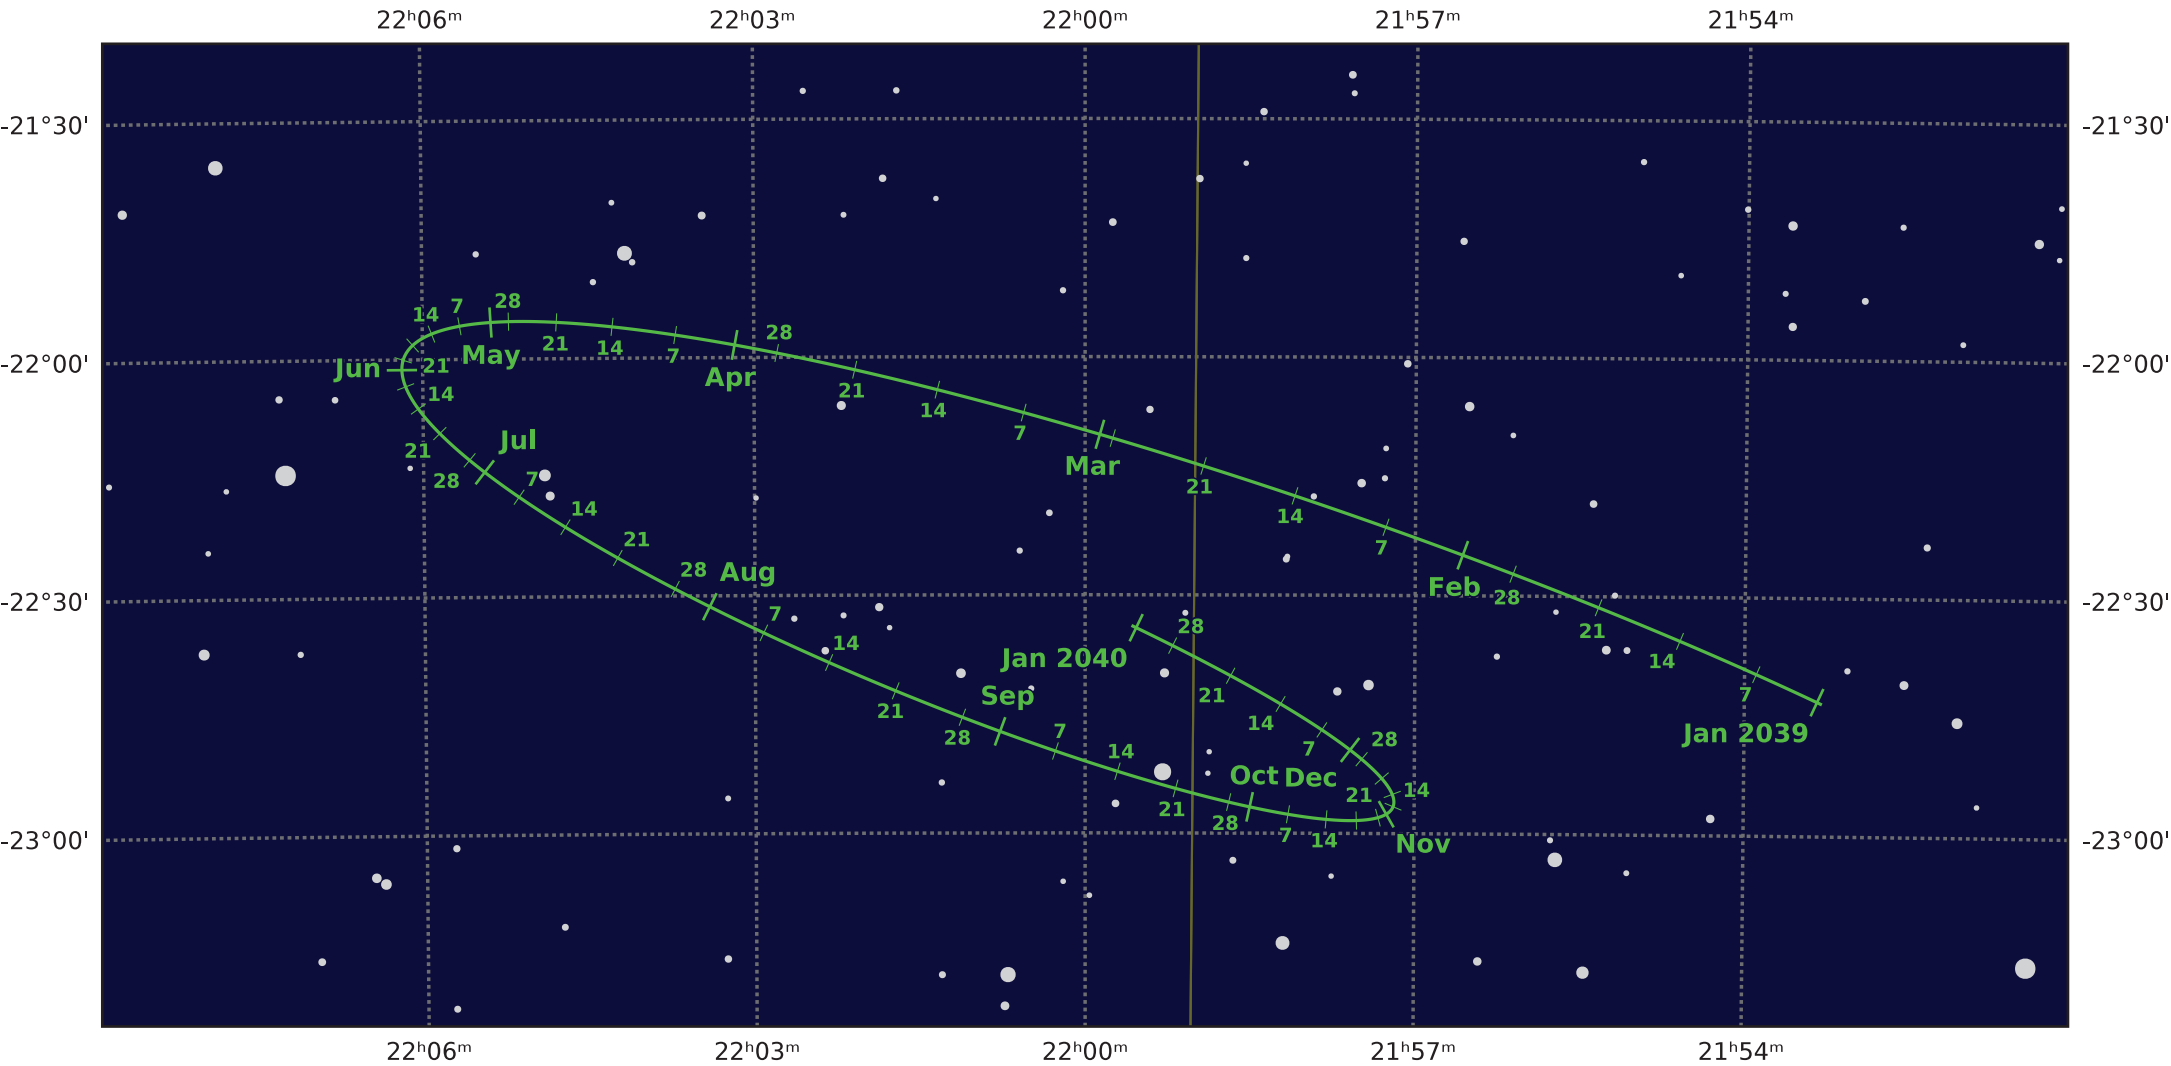

The path of Pluto in 2039

© Dominic Ford 2011-2021. Downloaded from <https://in-the-sky.org>

Magnitude scale: •11.0 •10.5 •10.0 •9.5 •9.0 •8.5 •8.0 •7.5 •7.0 ●6.5

— Ecliptic Plane

— Galactic Plane