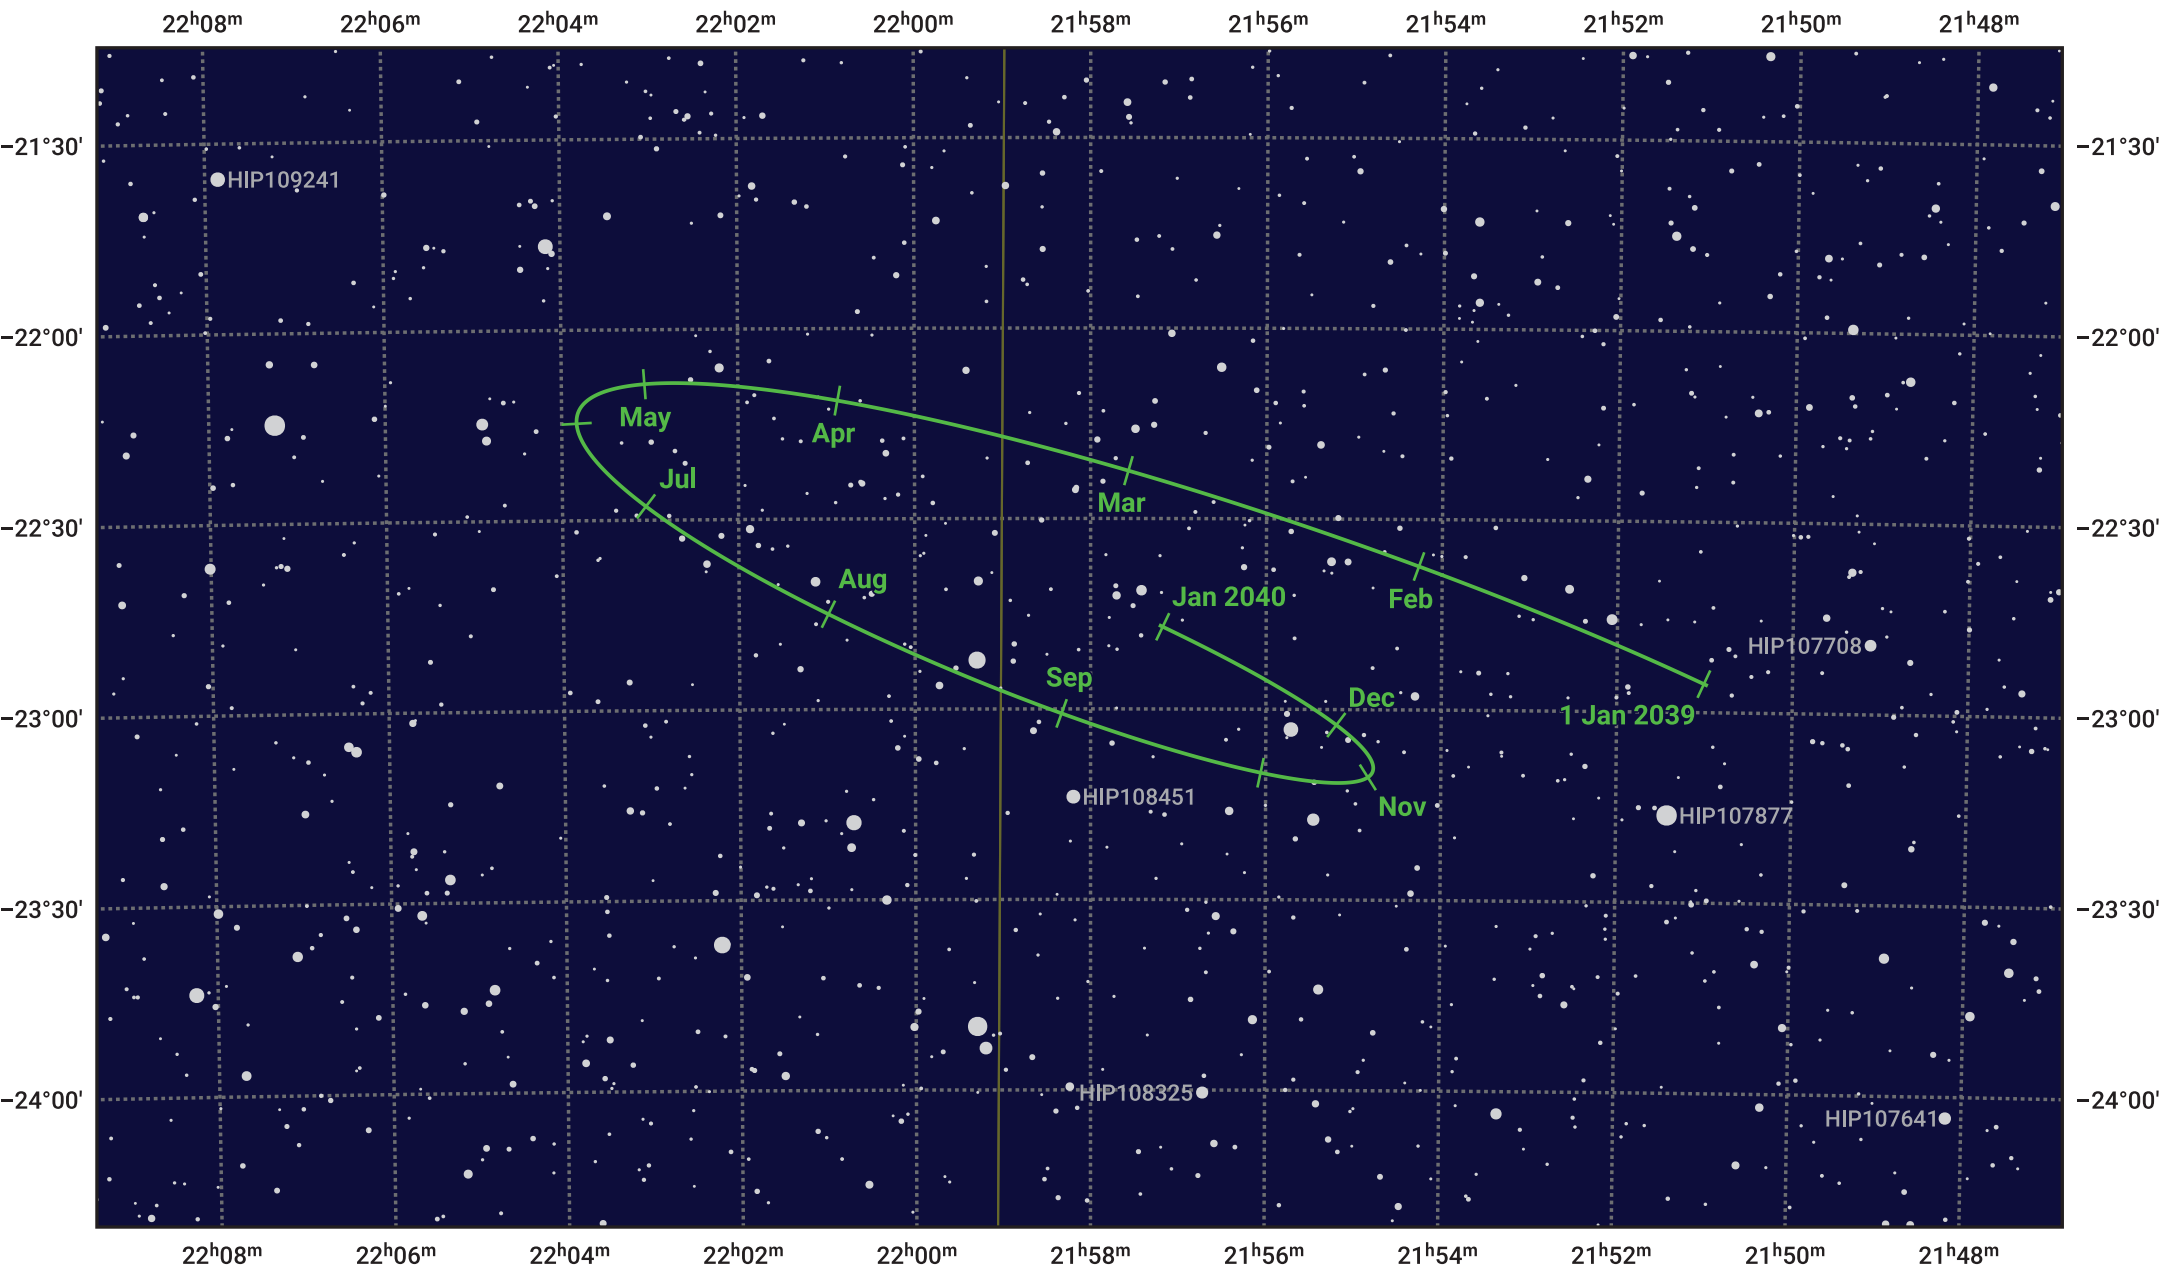

The path of Pluto in 2039

© Dominic Ford 2011–2024. Date markers placed at midnight UTC. Downloaded from <https://in-the-sky.org>

Magnitude scale: 13.0 12.0 11.0 10.0 9.0 8.0 7.0 6.0

— Ecliptic Plane

- Galaxy
- Bright nebula
- Open cluster
- Globular cluster