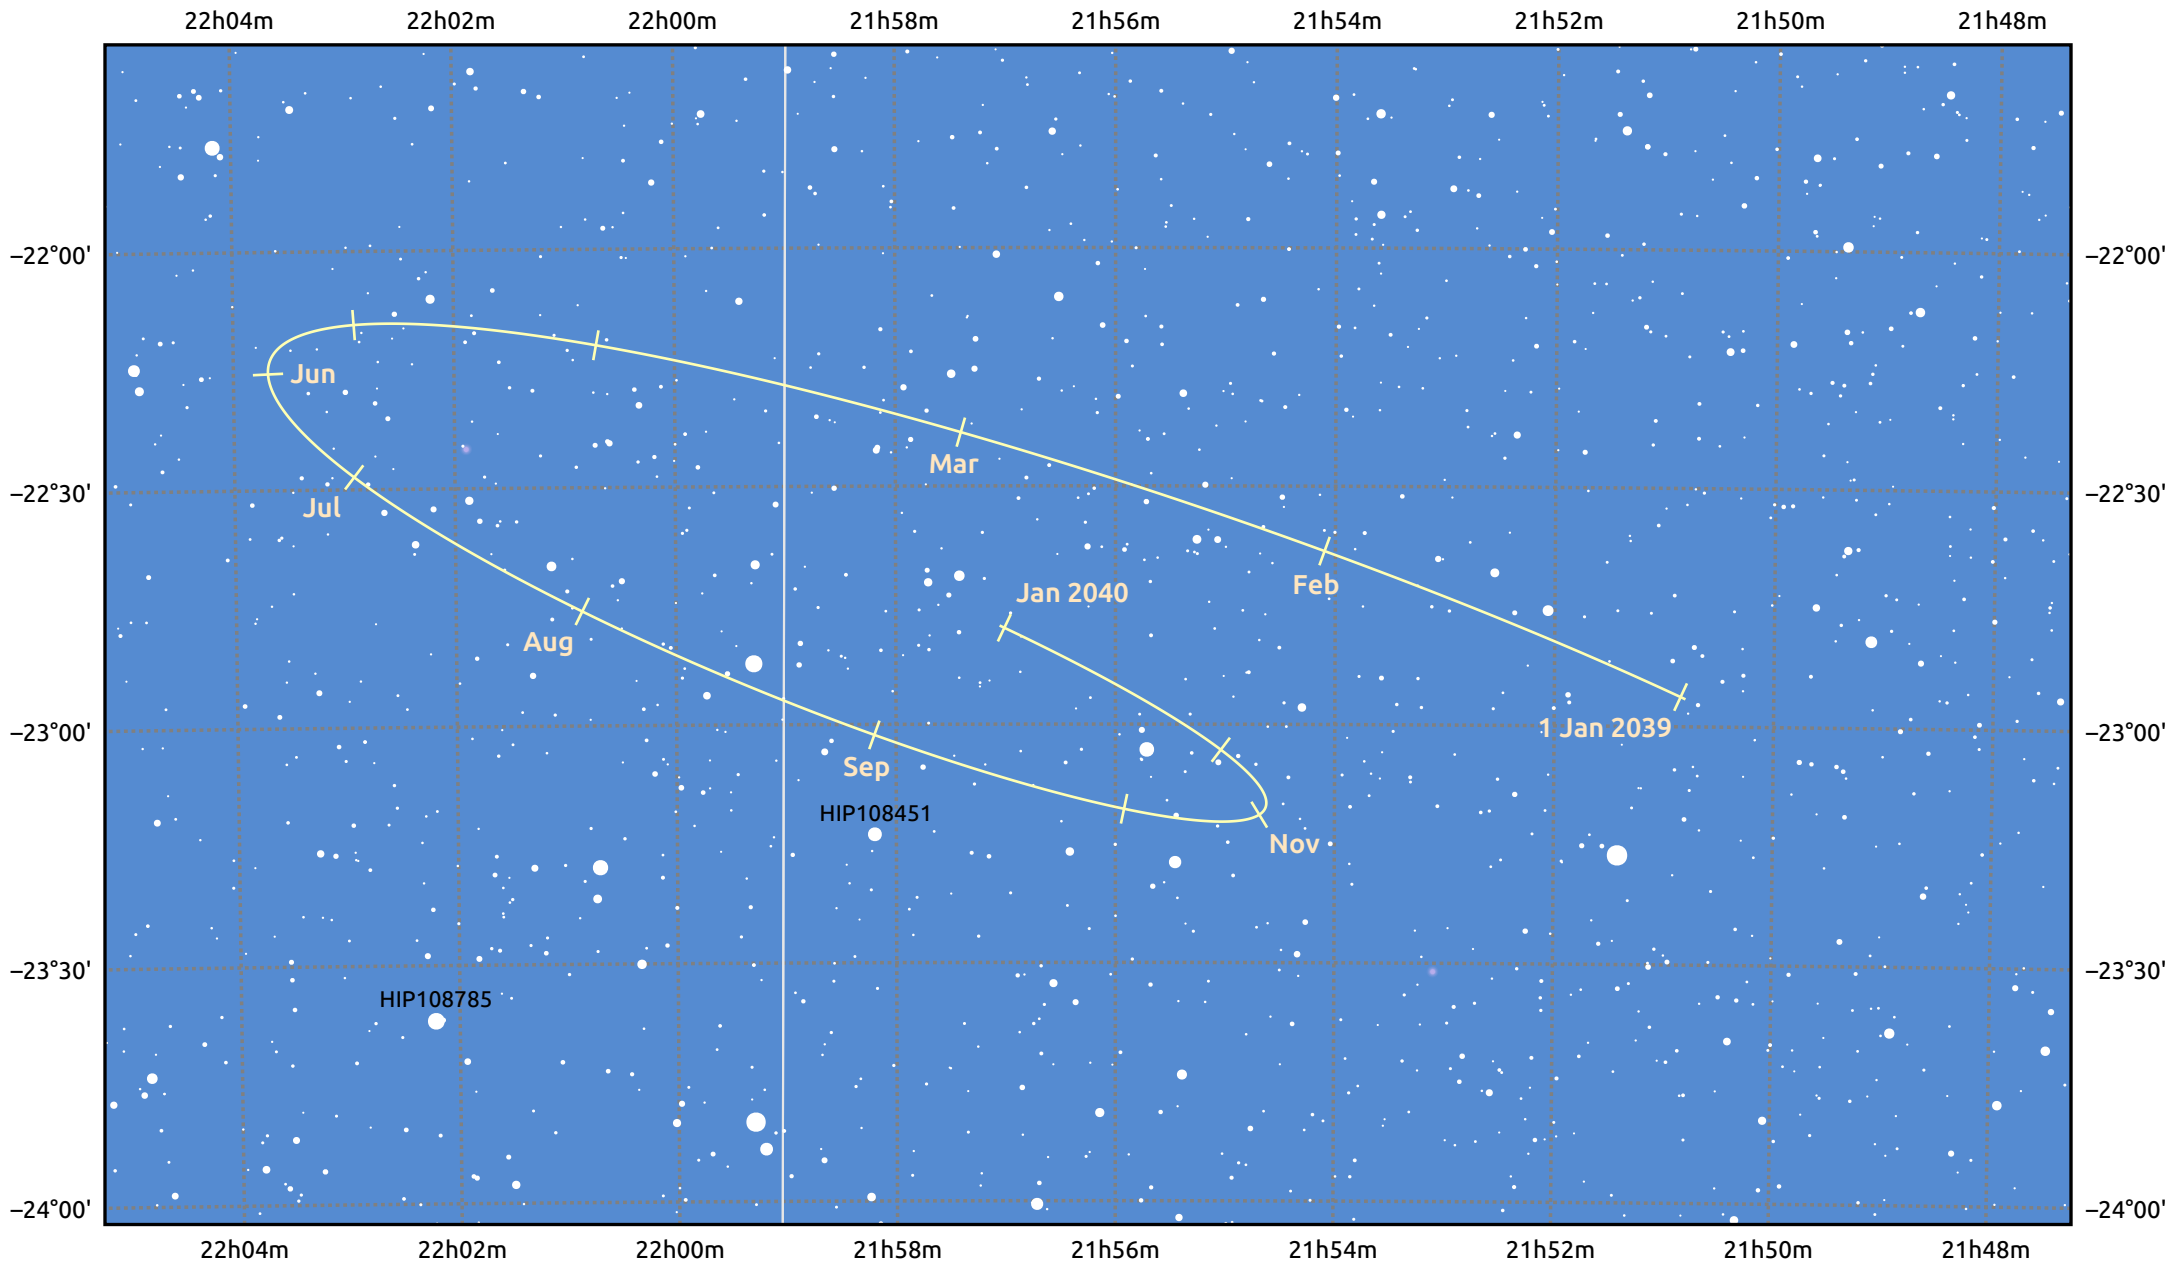

# The path of Pluto in 2039

© Dominic Ford 2011–2025. Date markers placed at midnight UTC. Downloaded from <https://in-the-sky.org>

Magnitude scale: 14.0 13.0 12.0 11.0 10.0 9.0 8.0 7.0 6.0

Ecliptic Plane

Galaxy Bright nebula Open cluster Globular cluster Planetary nebula

Date	Mag
2039 Jan 1	15.6
2039 Apr 1	15.6
2039 Jul 1	15.5
2039 Oct 1	15.5
2040 Jan 1	15.6