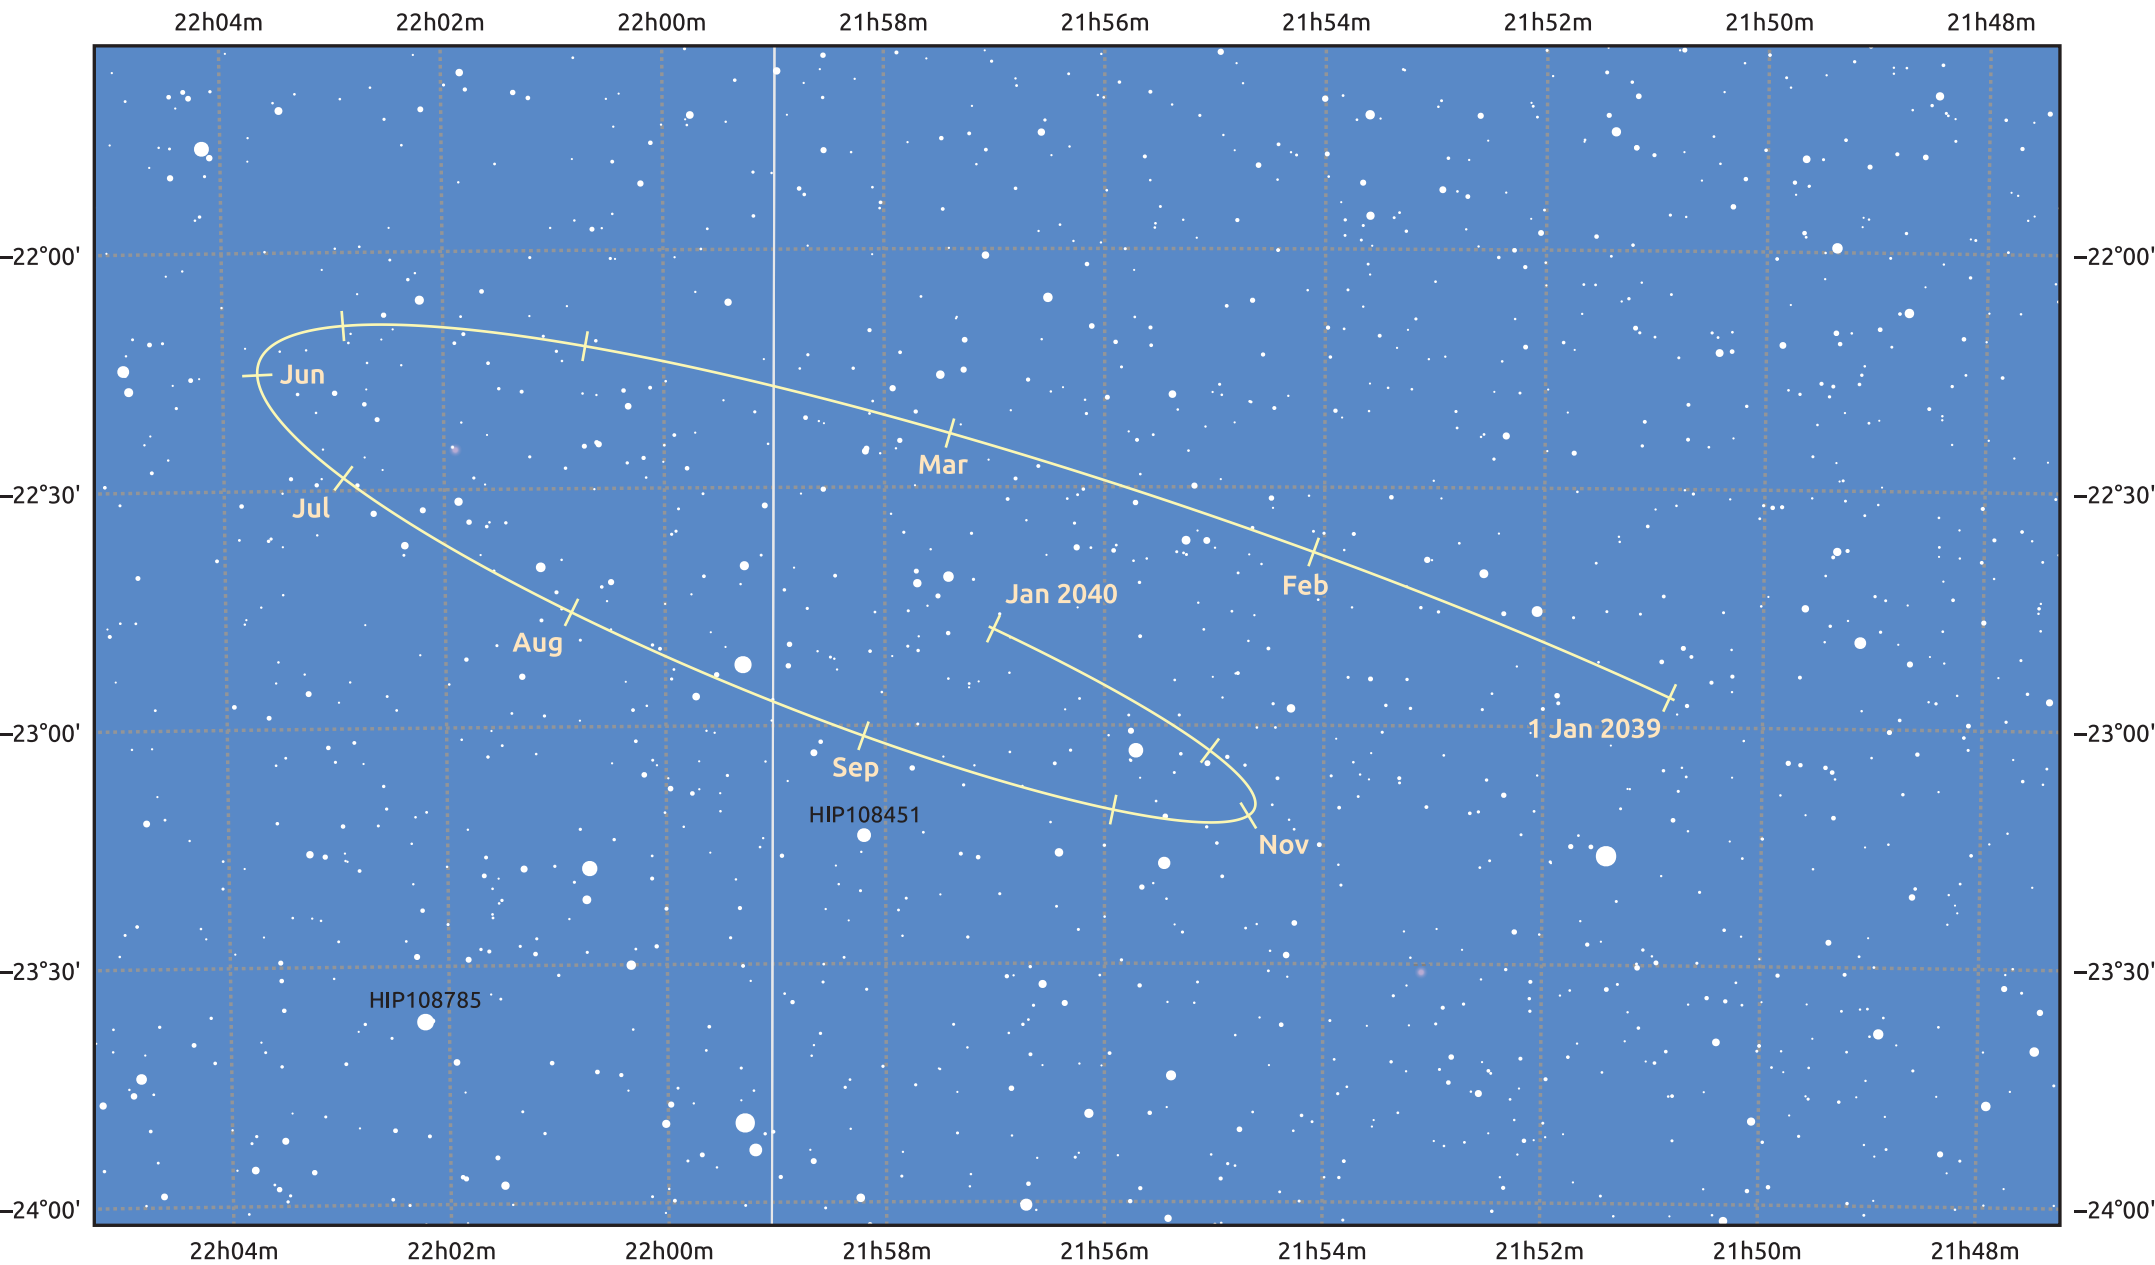

The path of Pluto in 2039

© Dominic Ford 2011–2025. Date markers placed at midnight UTC. Downloaded from <https://in-the-sky.org>

Magnitude scale: 14.0 13.0 12.0 11.0 10.0 9.0 8.0 7.0 6.0

— Ecliptic Plane

Galaxy Bright nebula Open cluster Globular cluster Planetary nebula

Date	Mag
2039 Jan 1	15.6
2039 Apr 1	15.6
2039 Jul 1	15.5
2039 Oct 1	15.5
2040 Jan 1	15.6