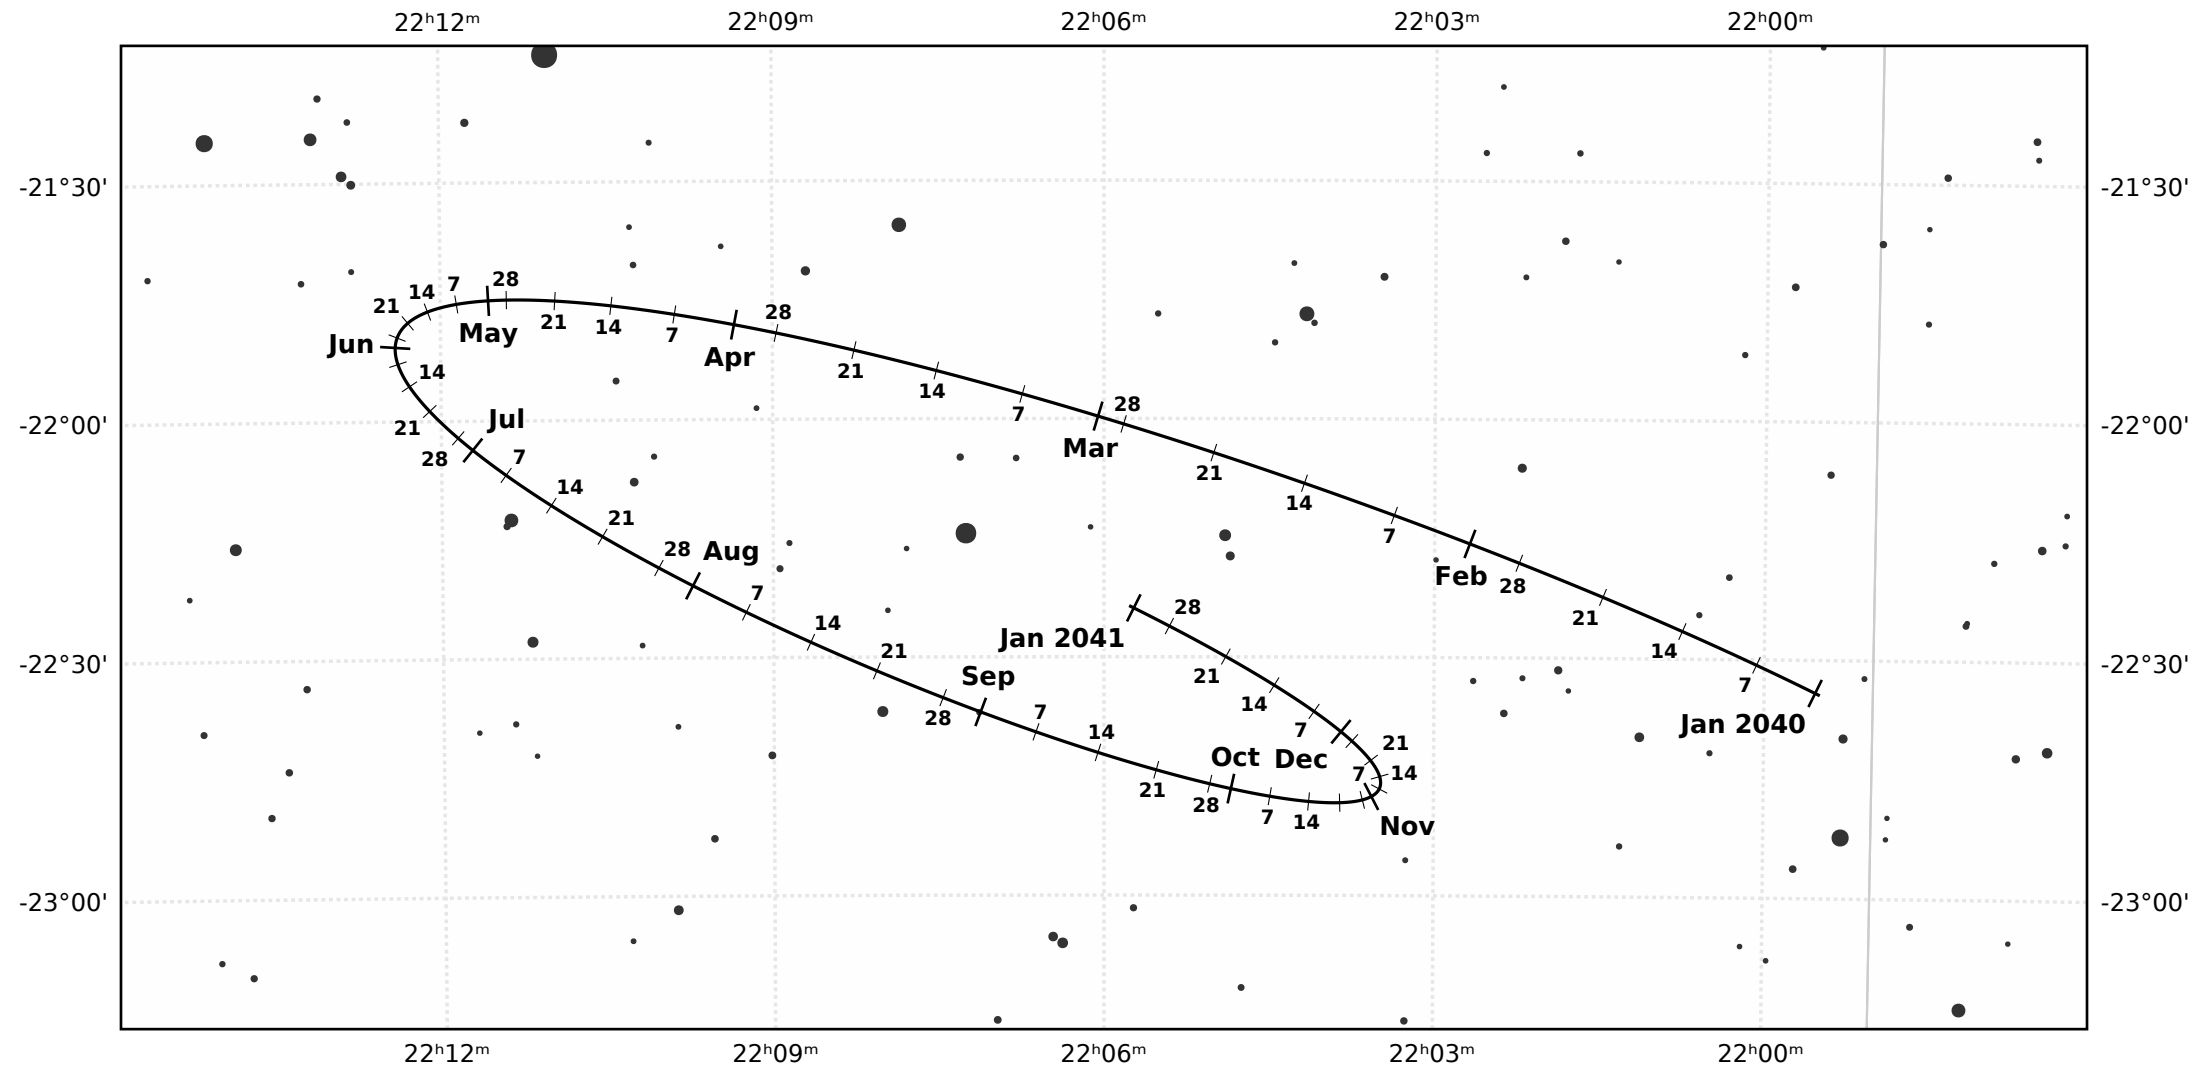

# The path of Pluto in 2040

© Dominic Ford 2011-2021. Downloaded from <https://in-the-sky.org>

Magnitude scale: •11.0 •10.5 •10.0 •9.5 •9.0 •8.5 •8.0 •7.5 •7.0 •6.5 ●6.0

— The Equator — Ecliptic Plane — Galactic Plane