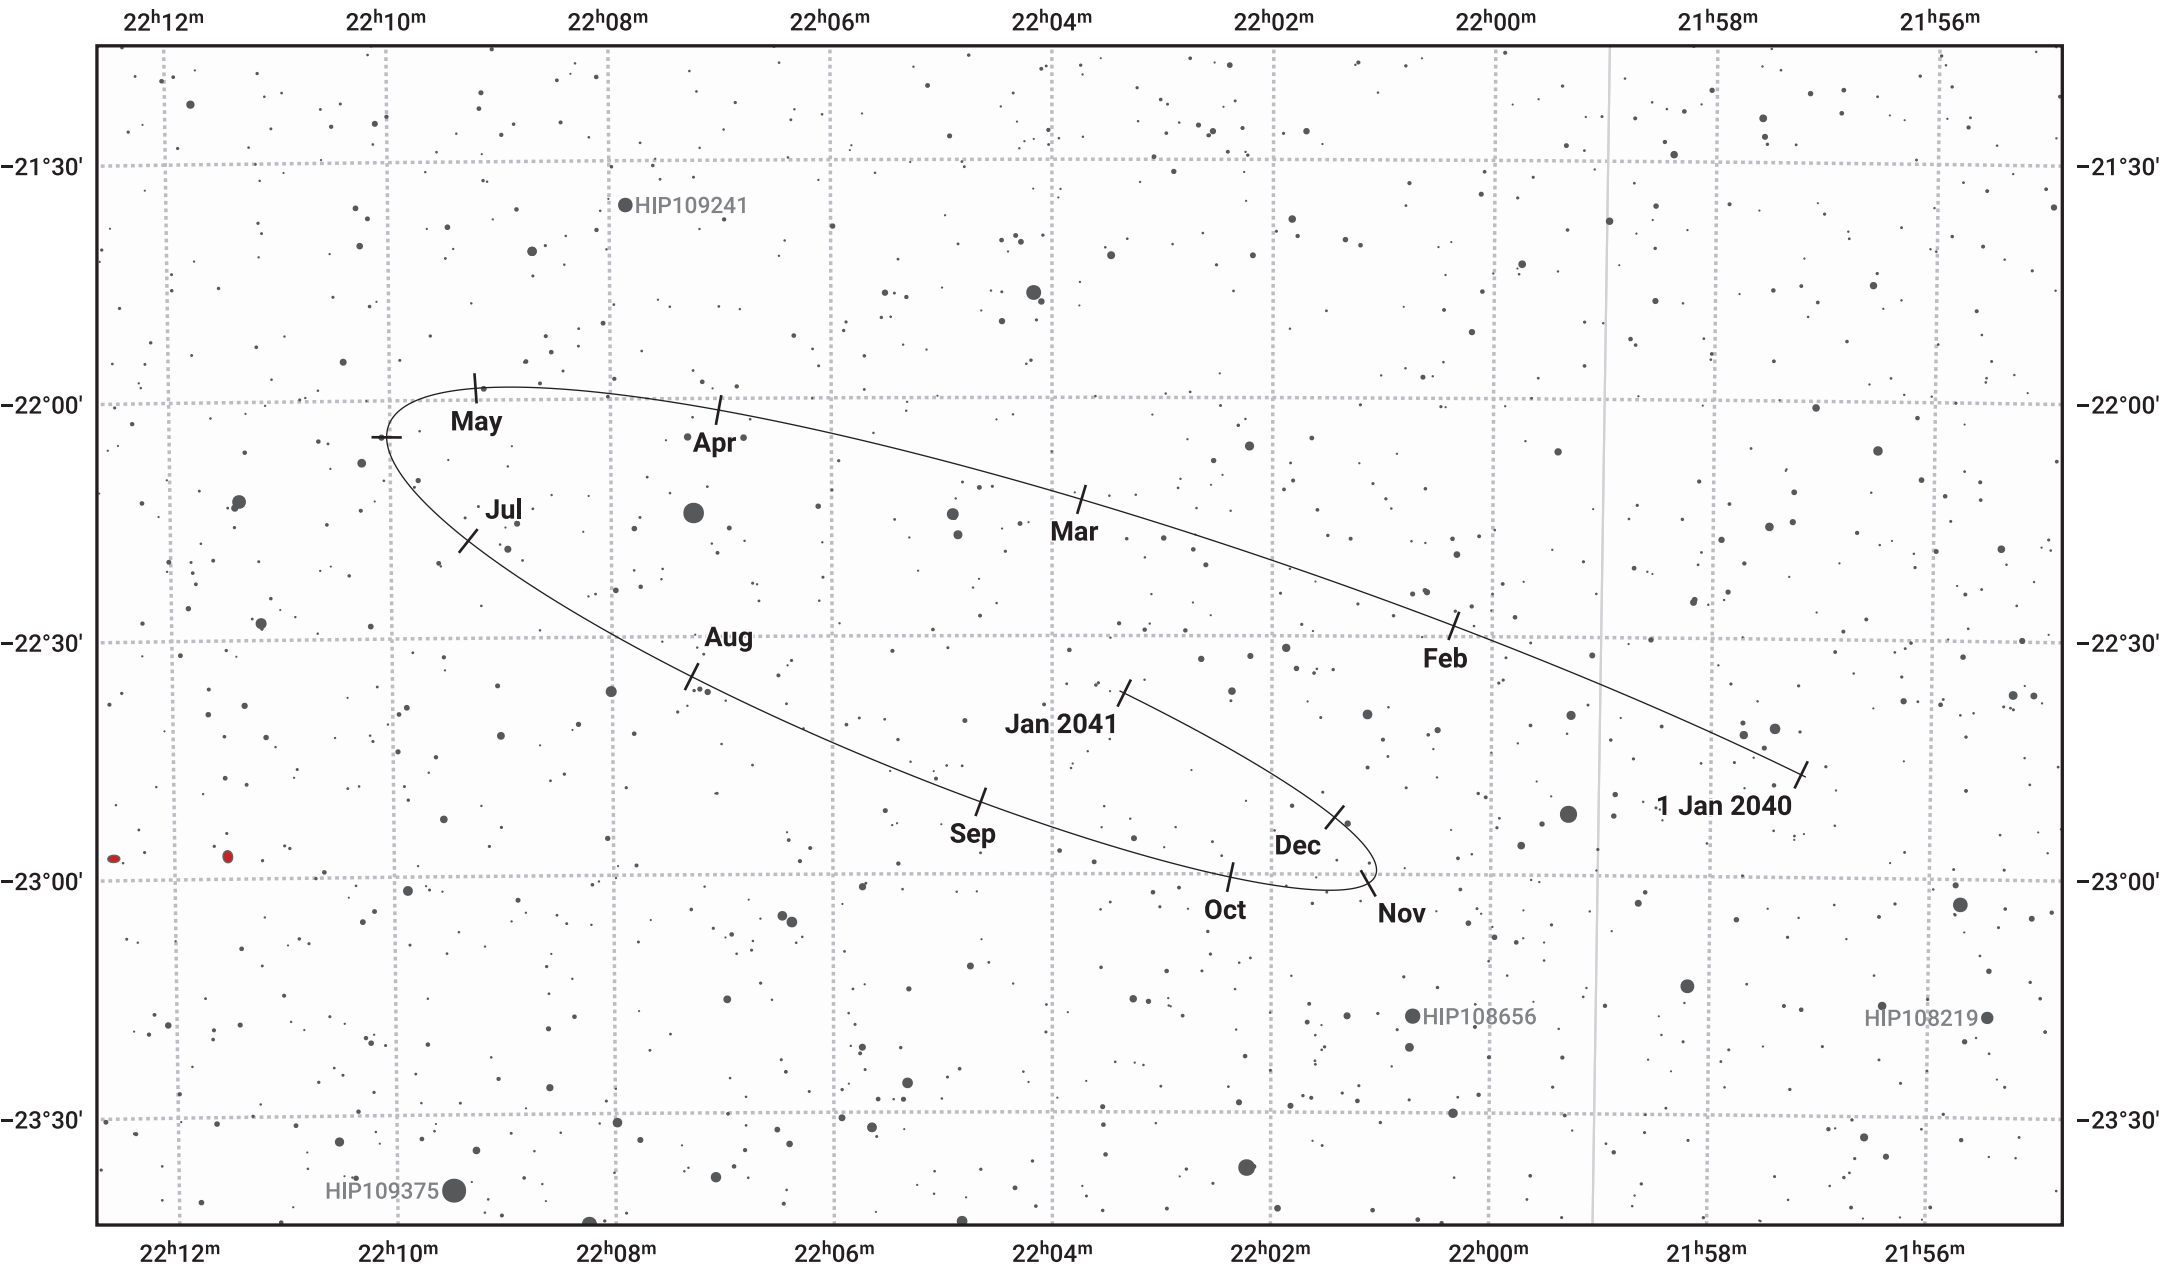

The path of Pluto in 2040

© Dominic Ford 2011–2024. Date markers placed at midnight UTC. Downloaded from <https://in-the-sky.org>

Magnitude scale: 14.0 13.0 12.0 11.0 10.0 9.0 8.0 7.0 6.0

— Ecliptic Plane

- Galaxy
- Bright nebula
- Open cluster
- ⊕ Globular cluster

Date	Mag
2040 Jan 1	15.7
2040 Apr 1	15.7
2040 Jul 1	15.6
2040 Oct 1	15.6
2041 Jan 1	15.7