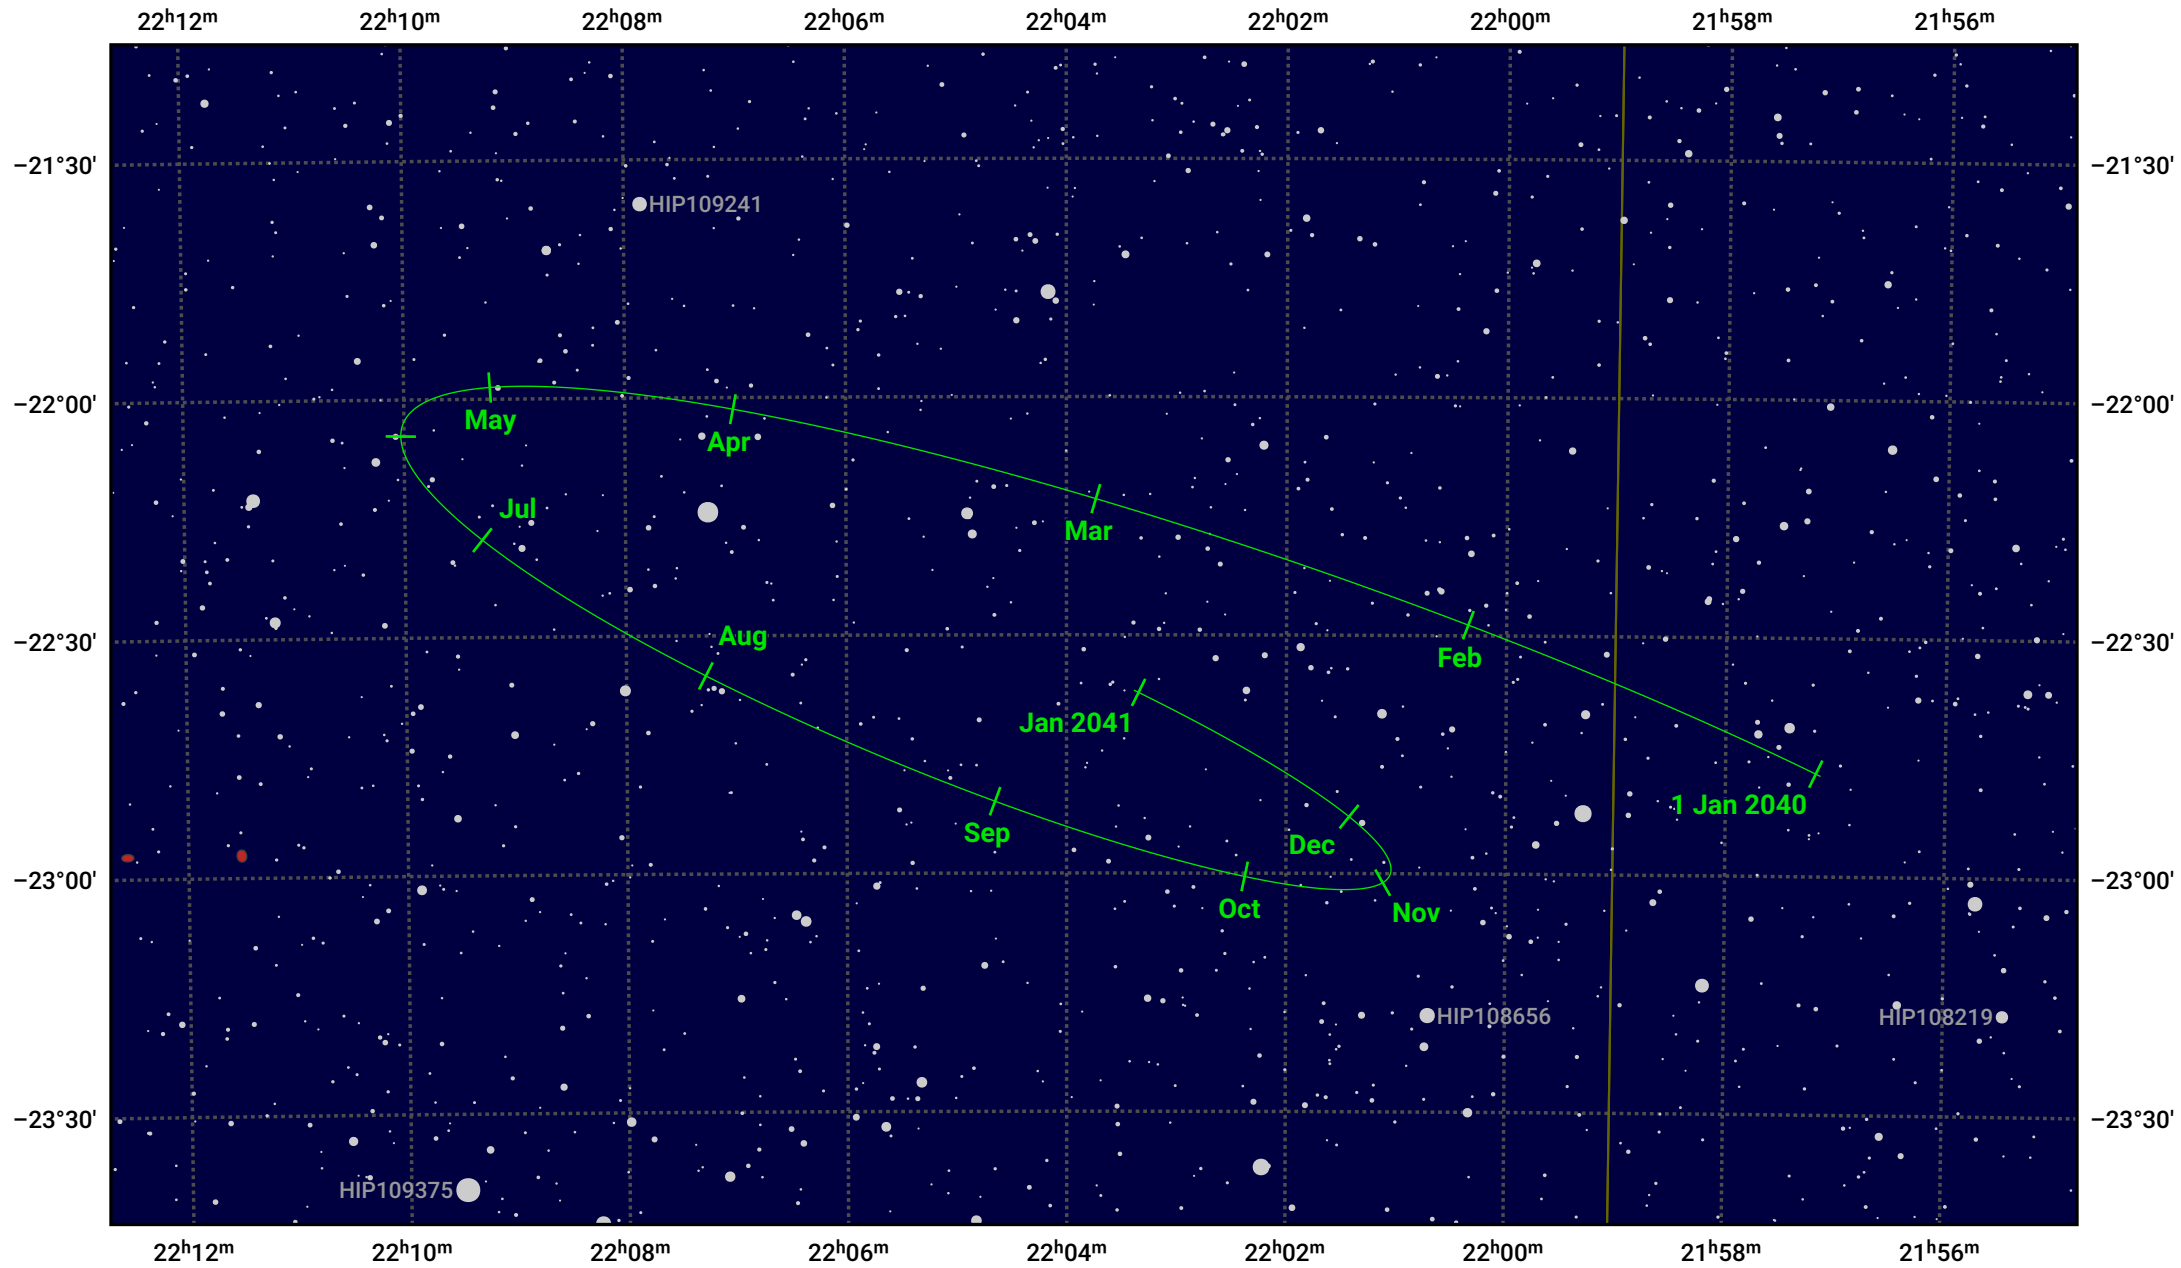

# The path of Pluto in 2040

© Dominic Ford 2011–2024. Date markers placed at midnight UTC. Downloaded from <https://in-the-sky.org>

Magnitude scale: 14.0 13.0 12.0 11.0 10.0 9.0 8.0 7.0 6.0

— Ecliptic Plane

- Galaxy
- Bright nebula
- Open cluster
- ⊕ Globular cluster

| Date       | Mag  |
|------------|------|
| 2040 Jan 1 | 15.7 |
| 2040 Apr 1 | 15.7 |
| 2040 Jul 1 | 15.6 |
| 2040 Oct 1 | 15.6 |
| 2041 Jan 1 | 15.7 |