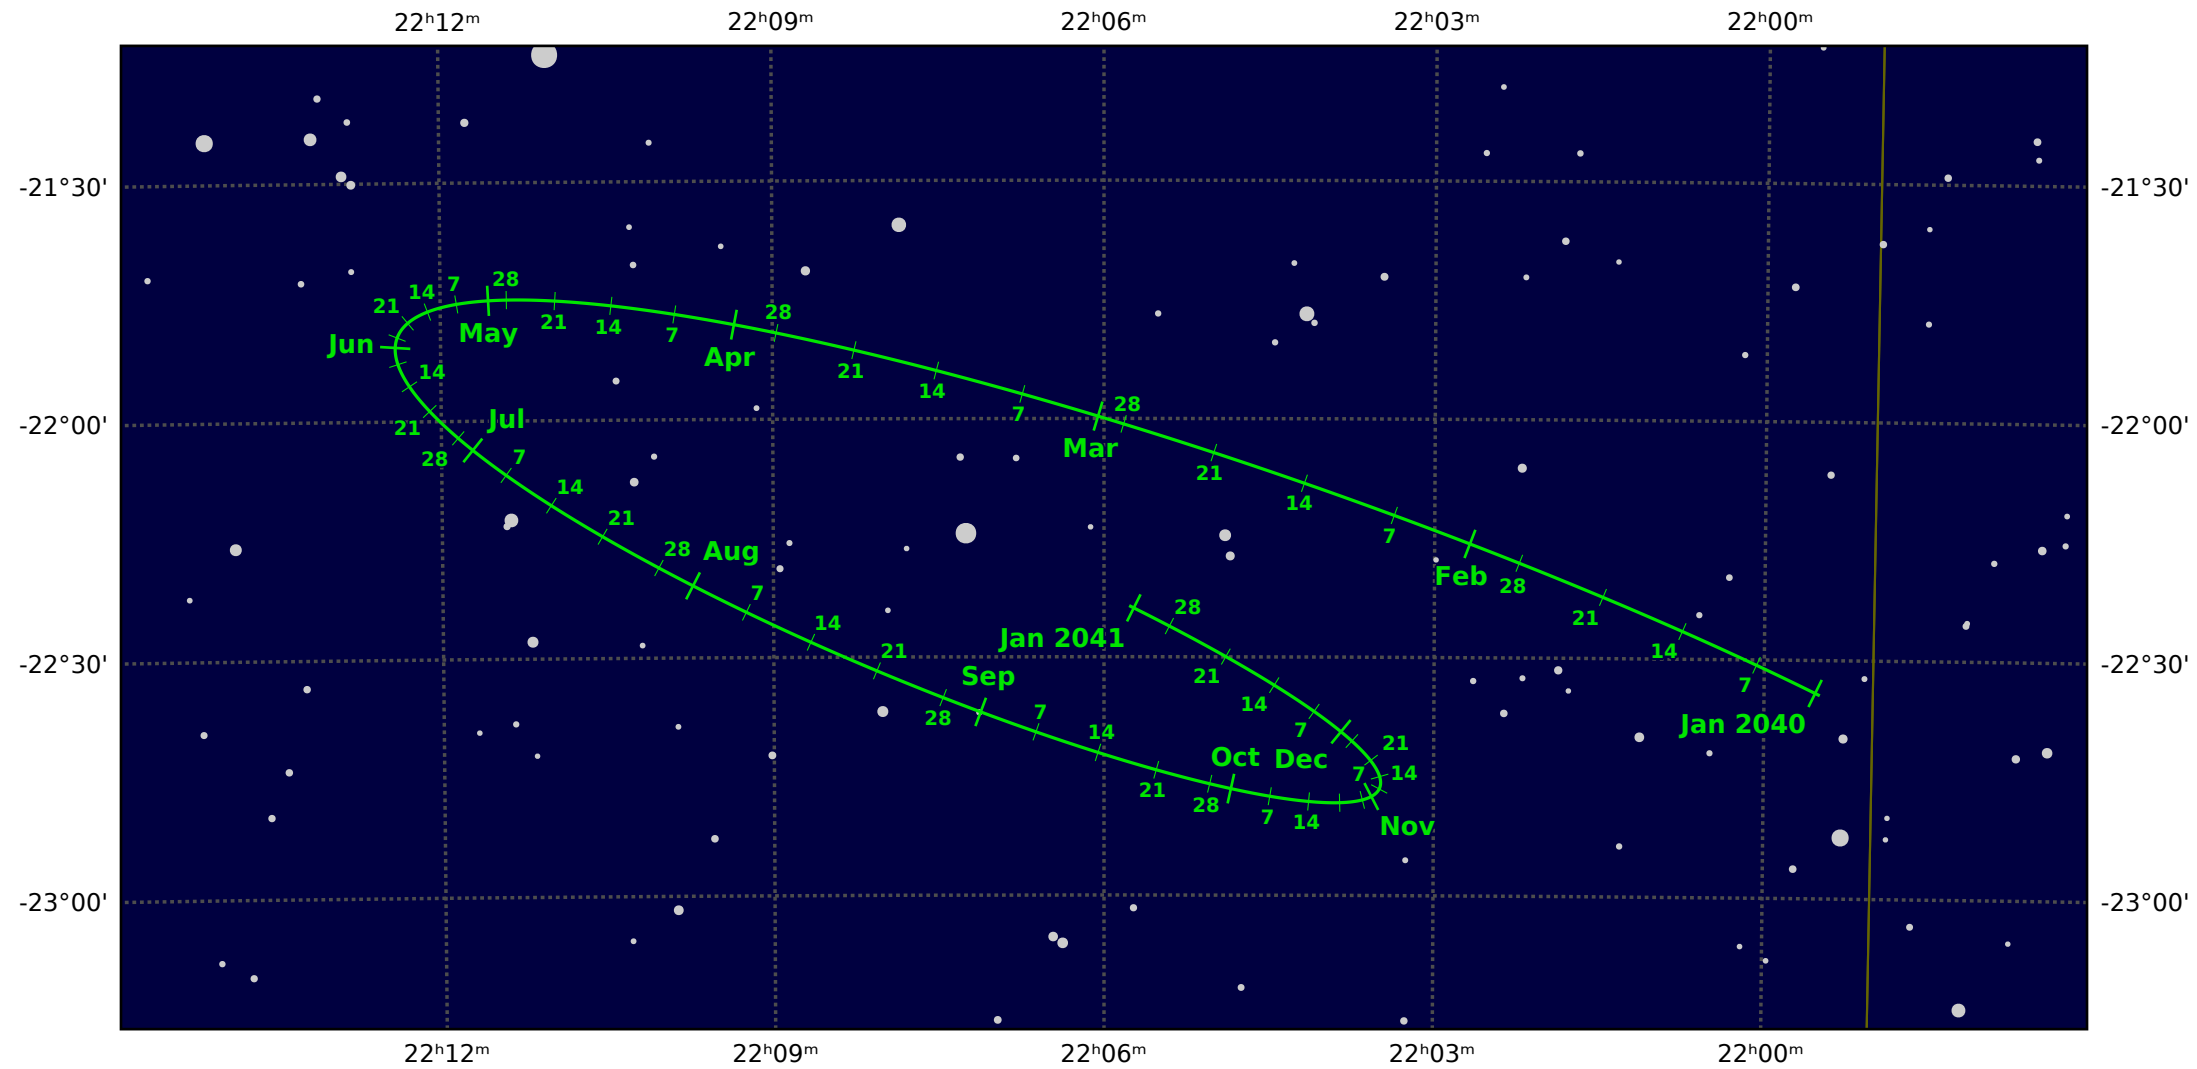

The path of Pluto in 2040

© Dominic Ford 2011-2021. Downloaded from <https://in-the-sky.org>

Magnitude scale: •11.0 •10.5 •10.0 •9.5 •9.0 •8.5 •8.0 •7.5 •7.0 ●6.5 ●6.0

— Ecliptic Plane — Galactic Plane