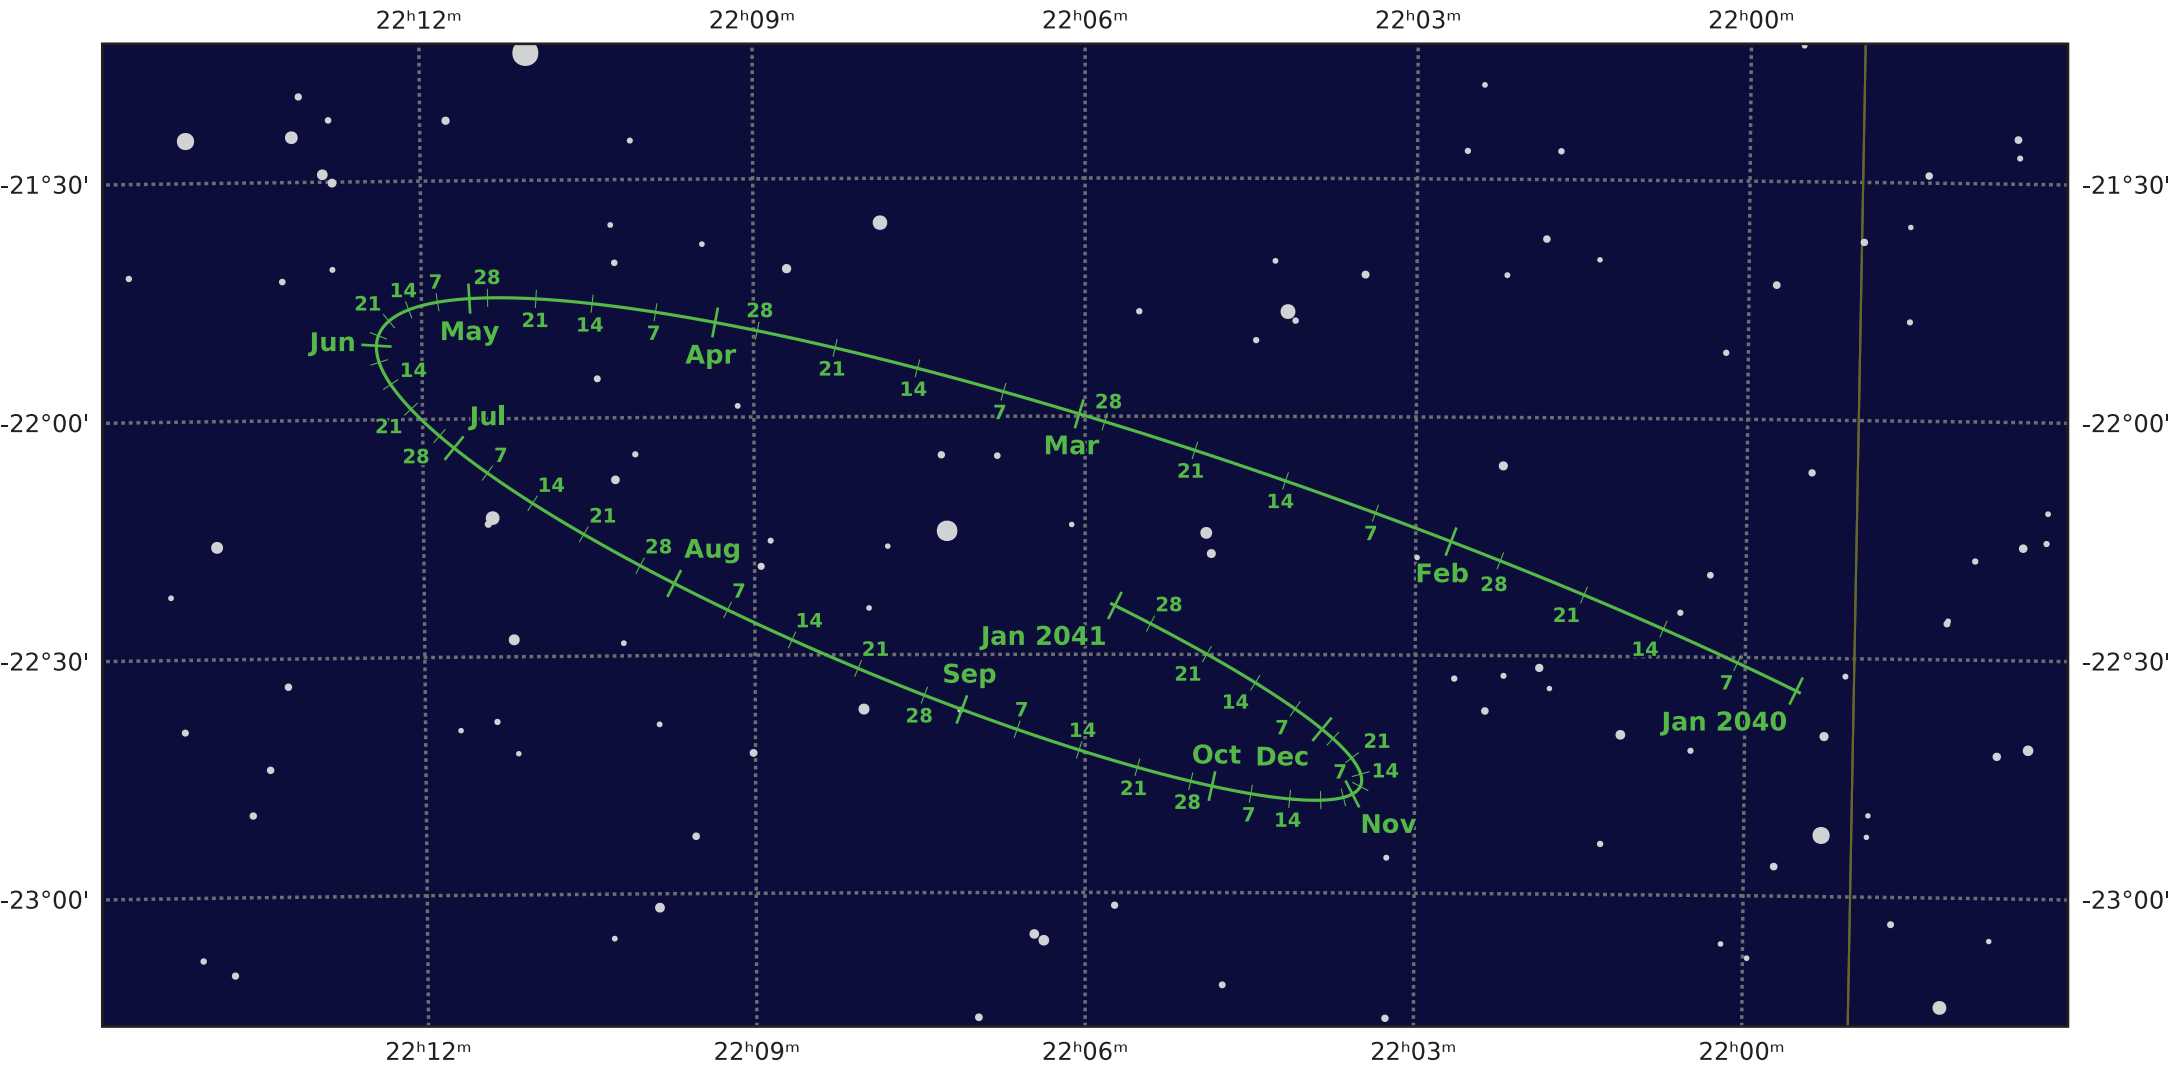

The path of Pluto in 2040

© Dominic Ford 2011–2021. Downloaded from <https://in-the-sky.org>

Magnitude scale: •11.0 •10.5 •10.0 •9.5 •9.0 •8.5 •8.0 •7.5 ●7.0 ●6.5 ●6.0

— Ecliptic Plane — Galactic Plane