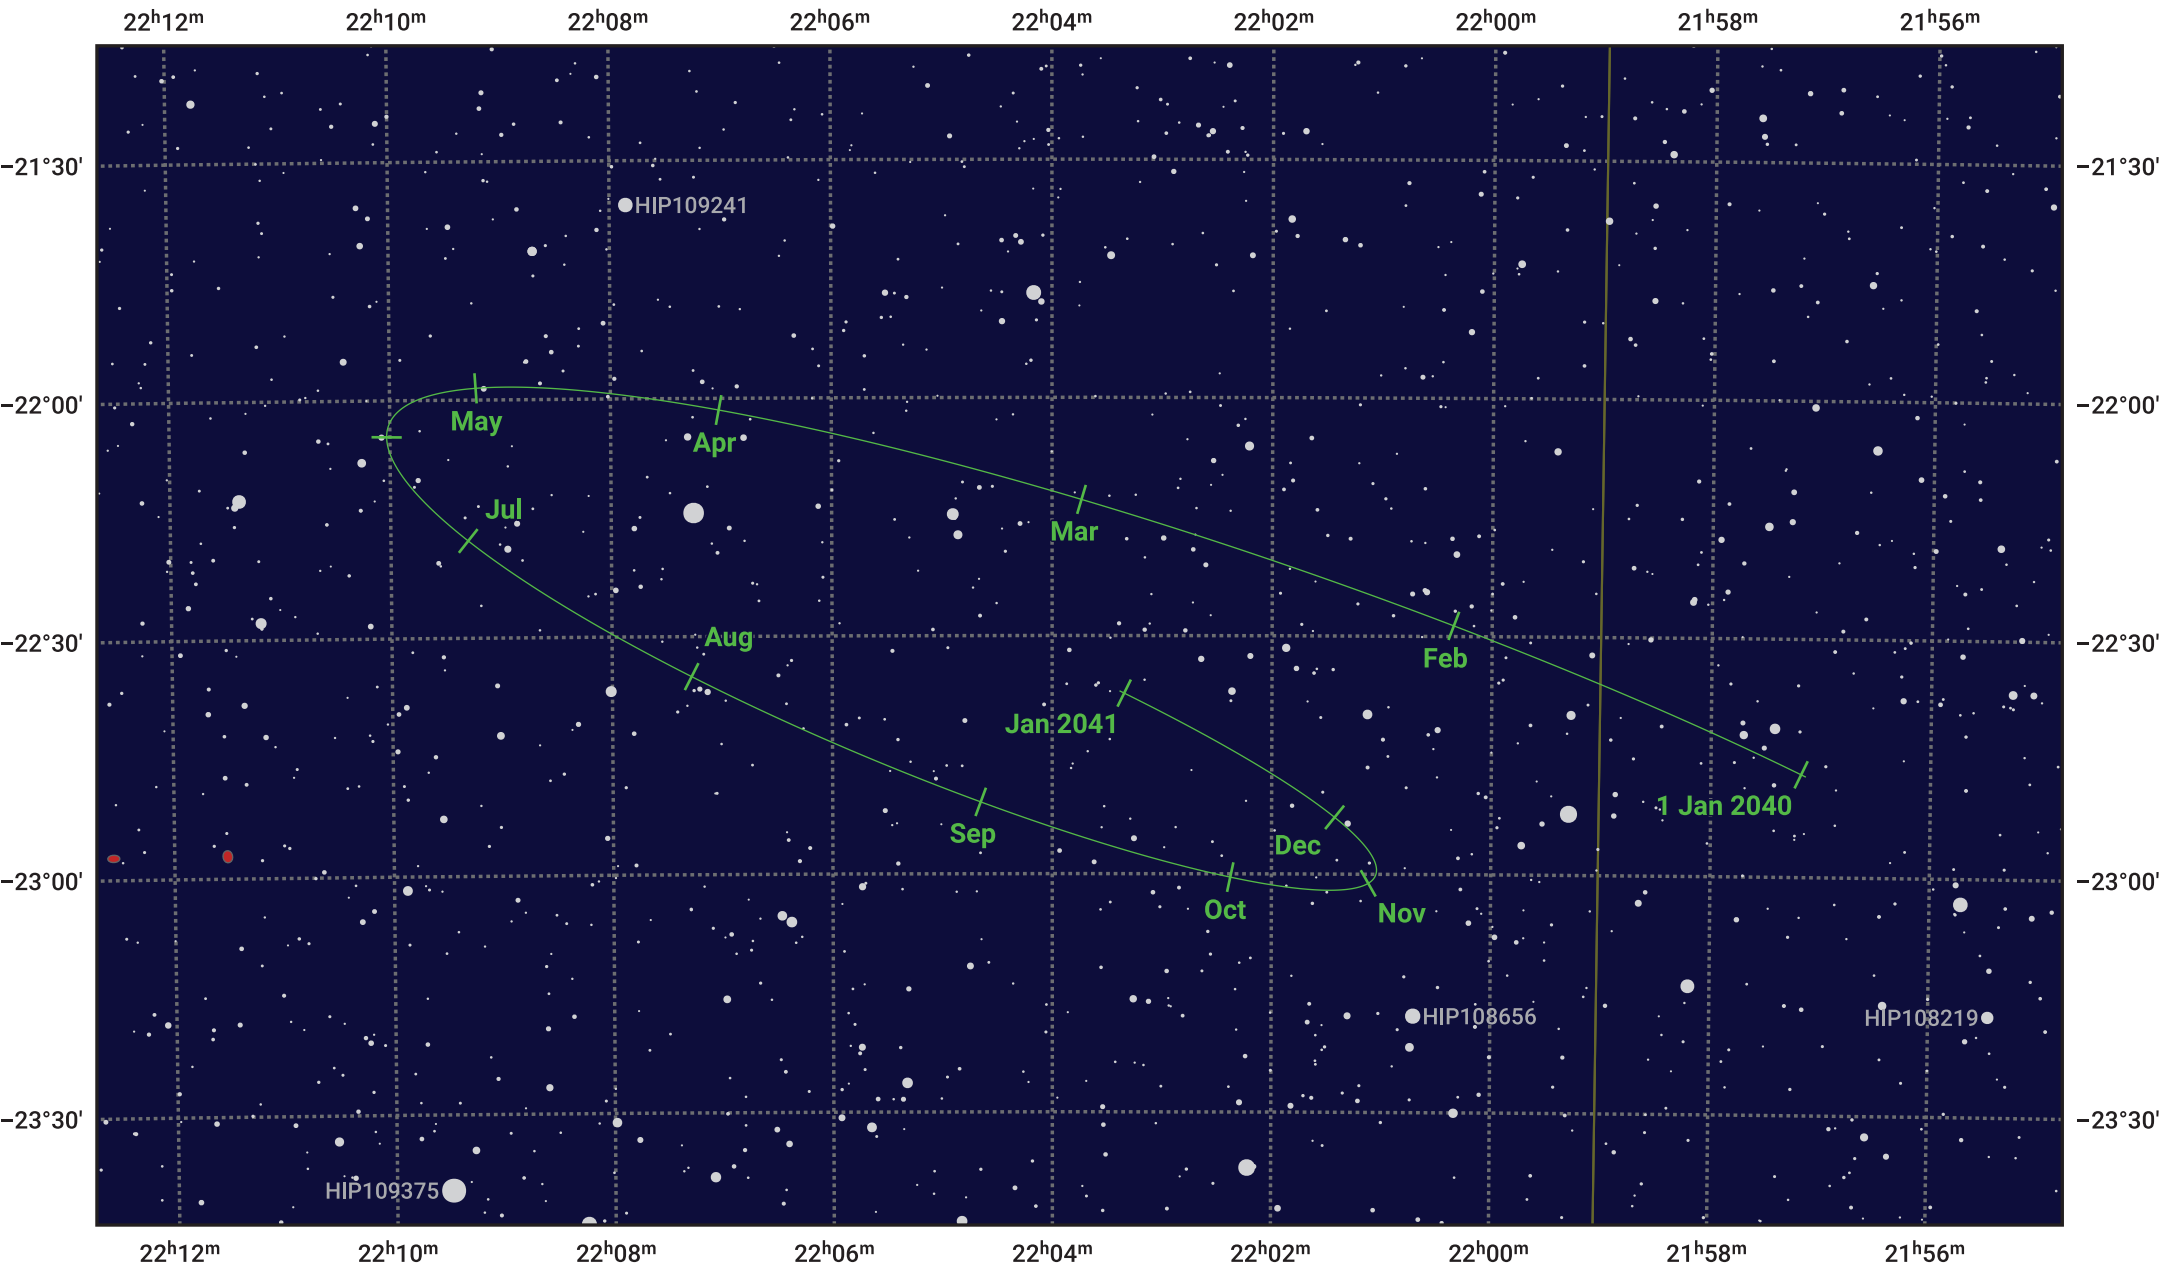

The path of Pluto in 2040

© Dominic Ford 2011–2024. Date markers placed at midnight UTC. Downloaded from <https://in-the-sky.org>

Magnitude scale: 14.0 13.0 12.0 11.0 10.0 9.0 8.0 7.0 6.0

— Ecliptic Plane

- Galaxy
- Bright nebula
- Open cluster
- ⊕ Globular cluster

Date	Mag
2040 Jan 1	15.7
2040 Apr 1	15.7
2040 Jul 1	15.6
2040 Oct 1	15.6
2041 Jan 1	15.7