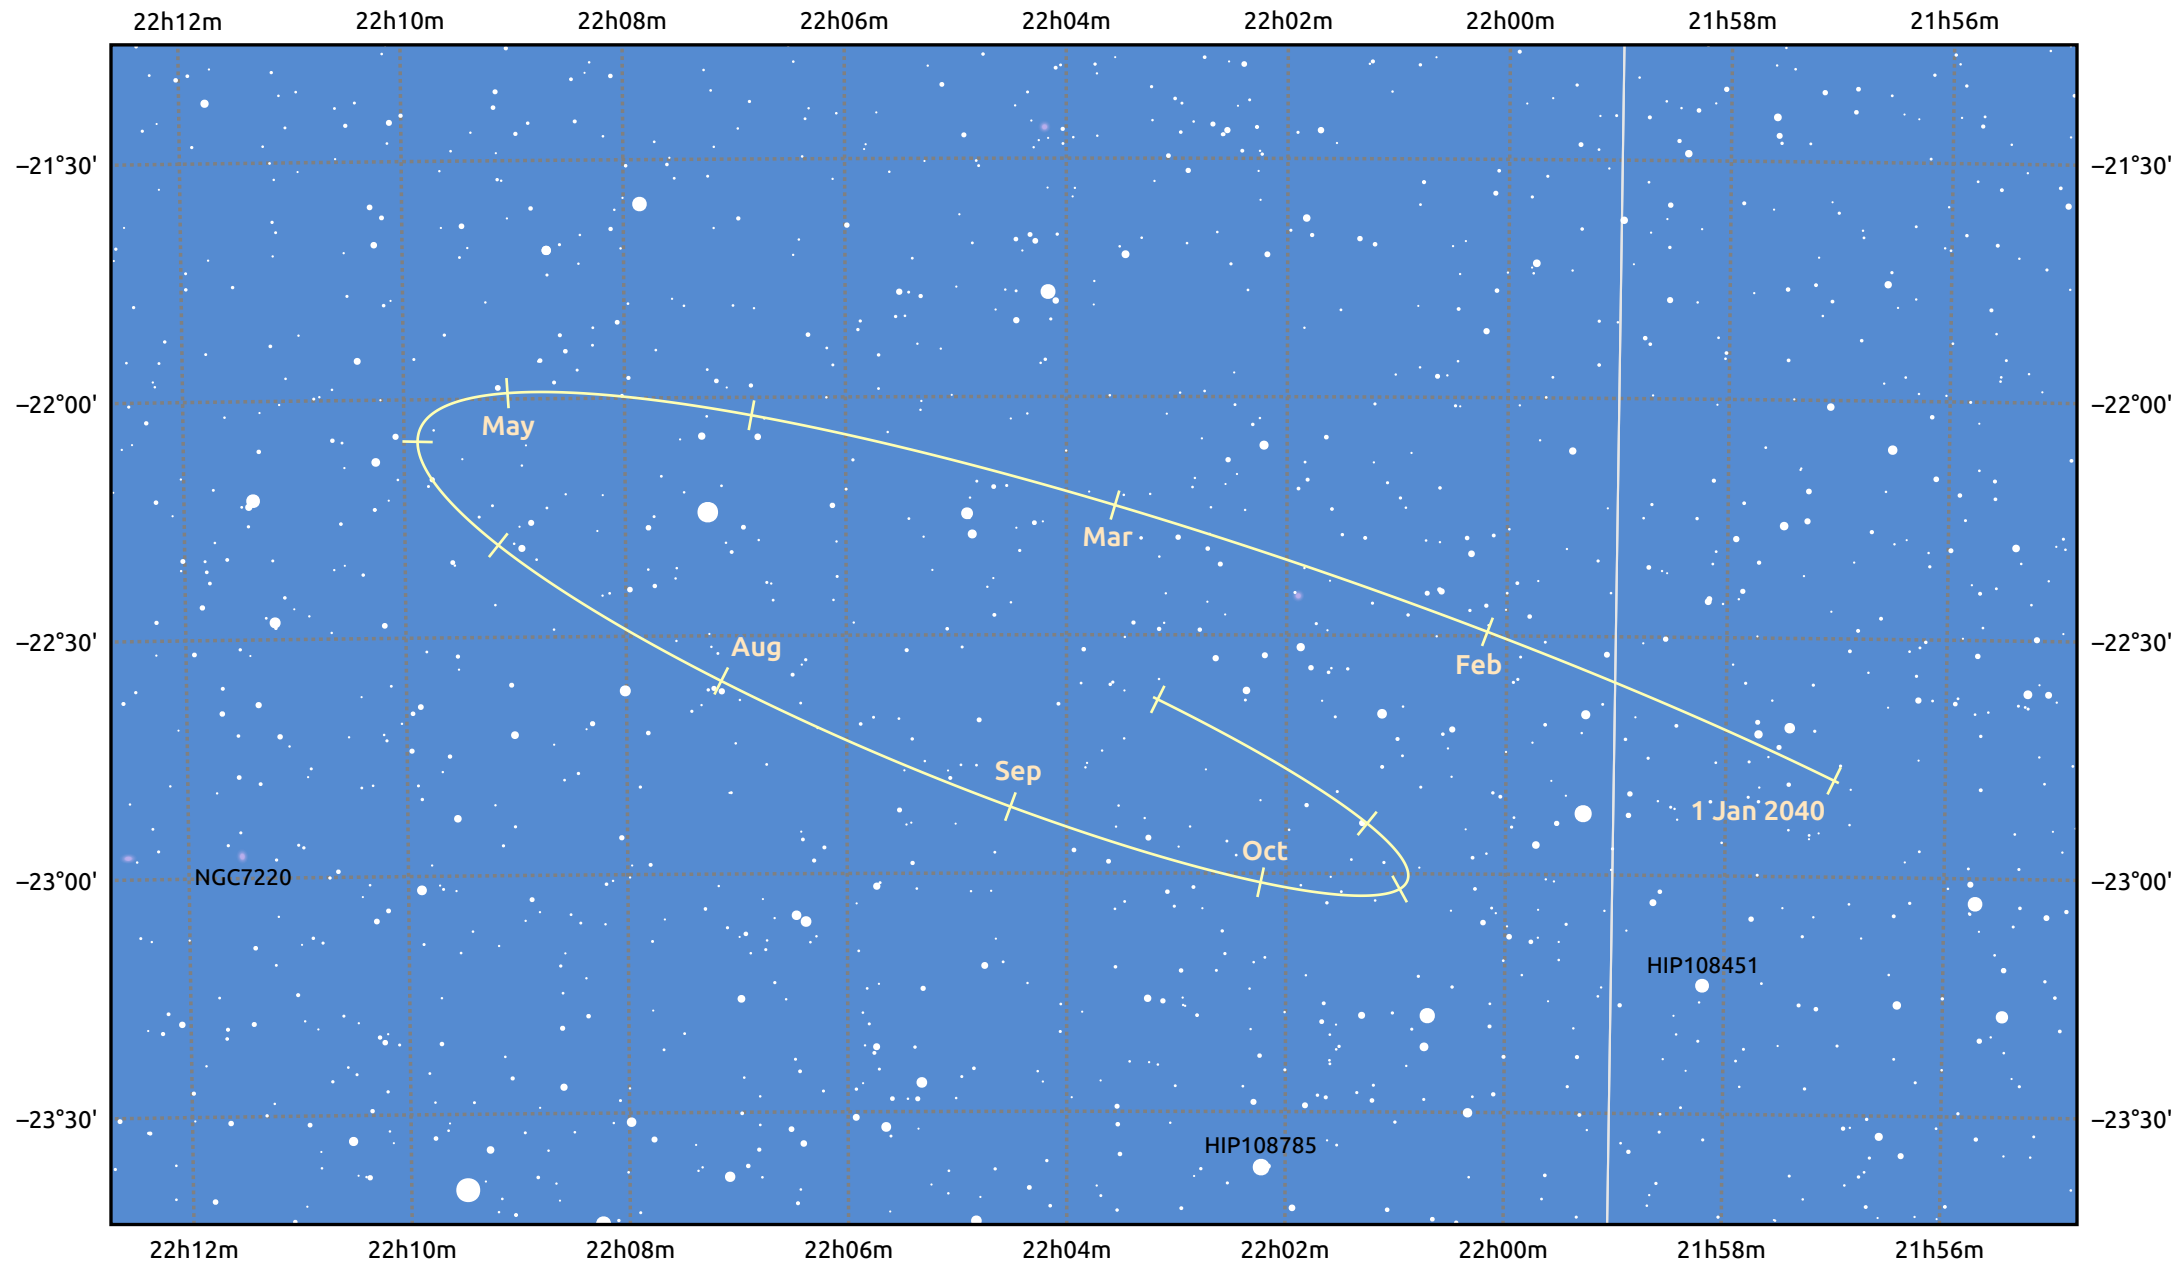

# The path of Pluto in 2040

© Dominic Ford 2011–2025. Date markers placed at midnight UTC. Downloaded from <https://in-the-sky.org>

Magnitude scale: 14.0 13.0 12.0 11.0 10.0 9.0 8.0 7.0 6.0

— Ecliptic Plane

Galaxy    Bright nebula    Open cluster    Globular cluster    Planetary nebula

| Date       | Mag  |
|------------|------|
| 2040 Jan 1 | 15.6 |
| 2040 Apr 1 | 15.6 |
| 2040 Jul 1 | 15.5 |
| 2040 Oct 1 | 15.5 |
| 2041 Jan 1 | 15.6 |