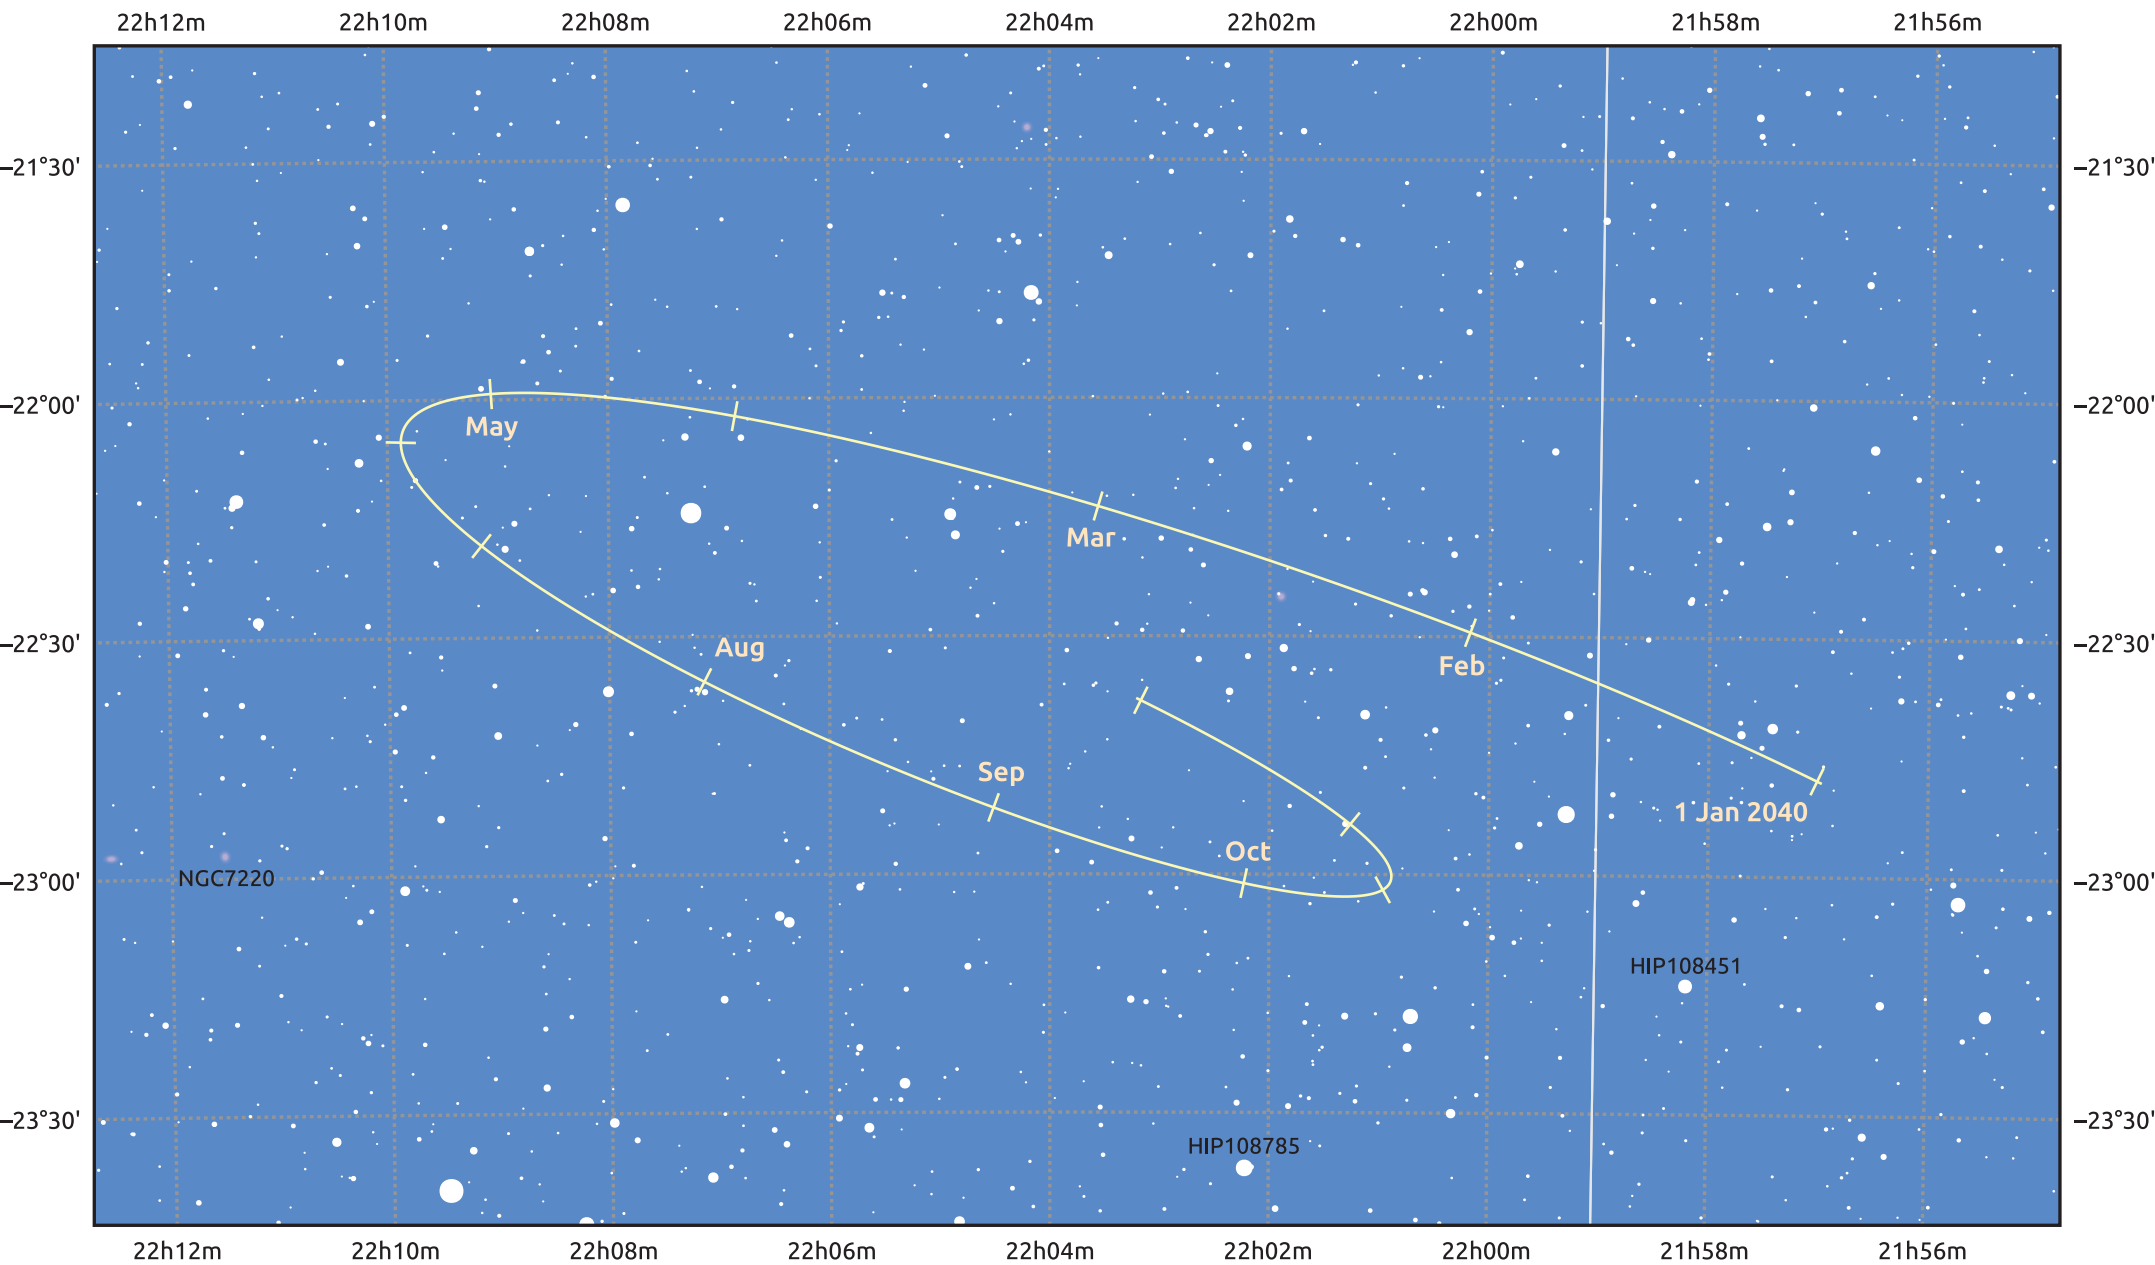

The path of Pluto in 2040

© Dominic Ford 2011–2025. Date markers placed at midnight UTC. Downloaded from <https://in-the-sky.org>

Magnitude scale: 14.0 13.0 12.0 11.0 10.0 9.0 8.0 7.0 6.0

— Ecliptic Plane

Galaxy Bright nebula Open cluster Globular cluster Planetary nebula

Date	Mag
2040 Jan 1	15.6
2040 Apr 1	15.6
2040 Jul 1	15.5
2040 Oct 1	15.5
2041 Jan 1	15.6