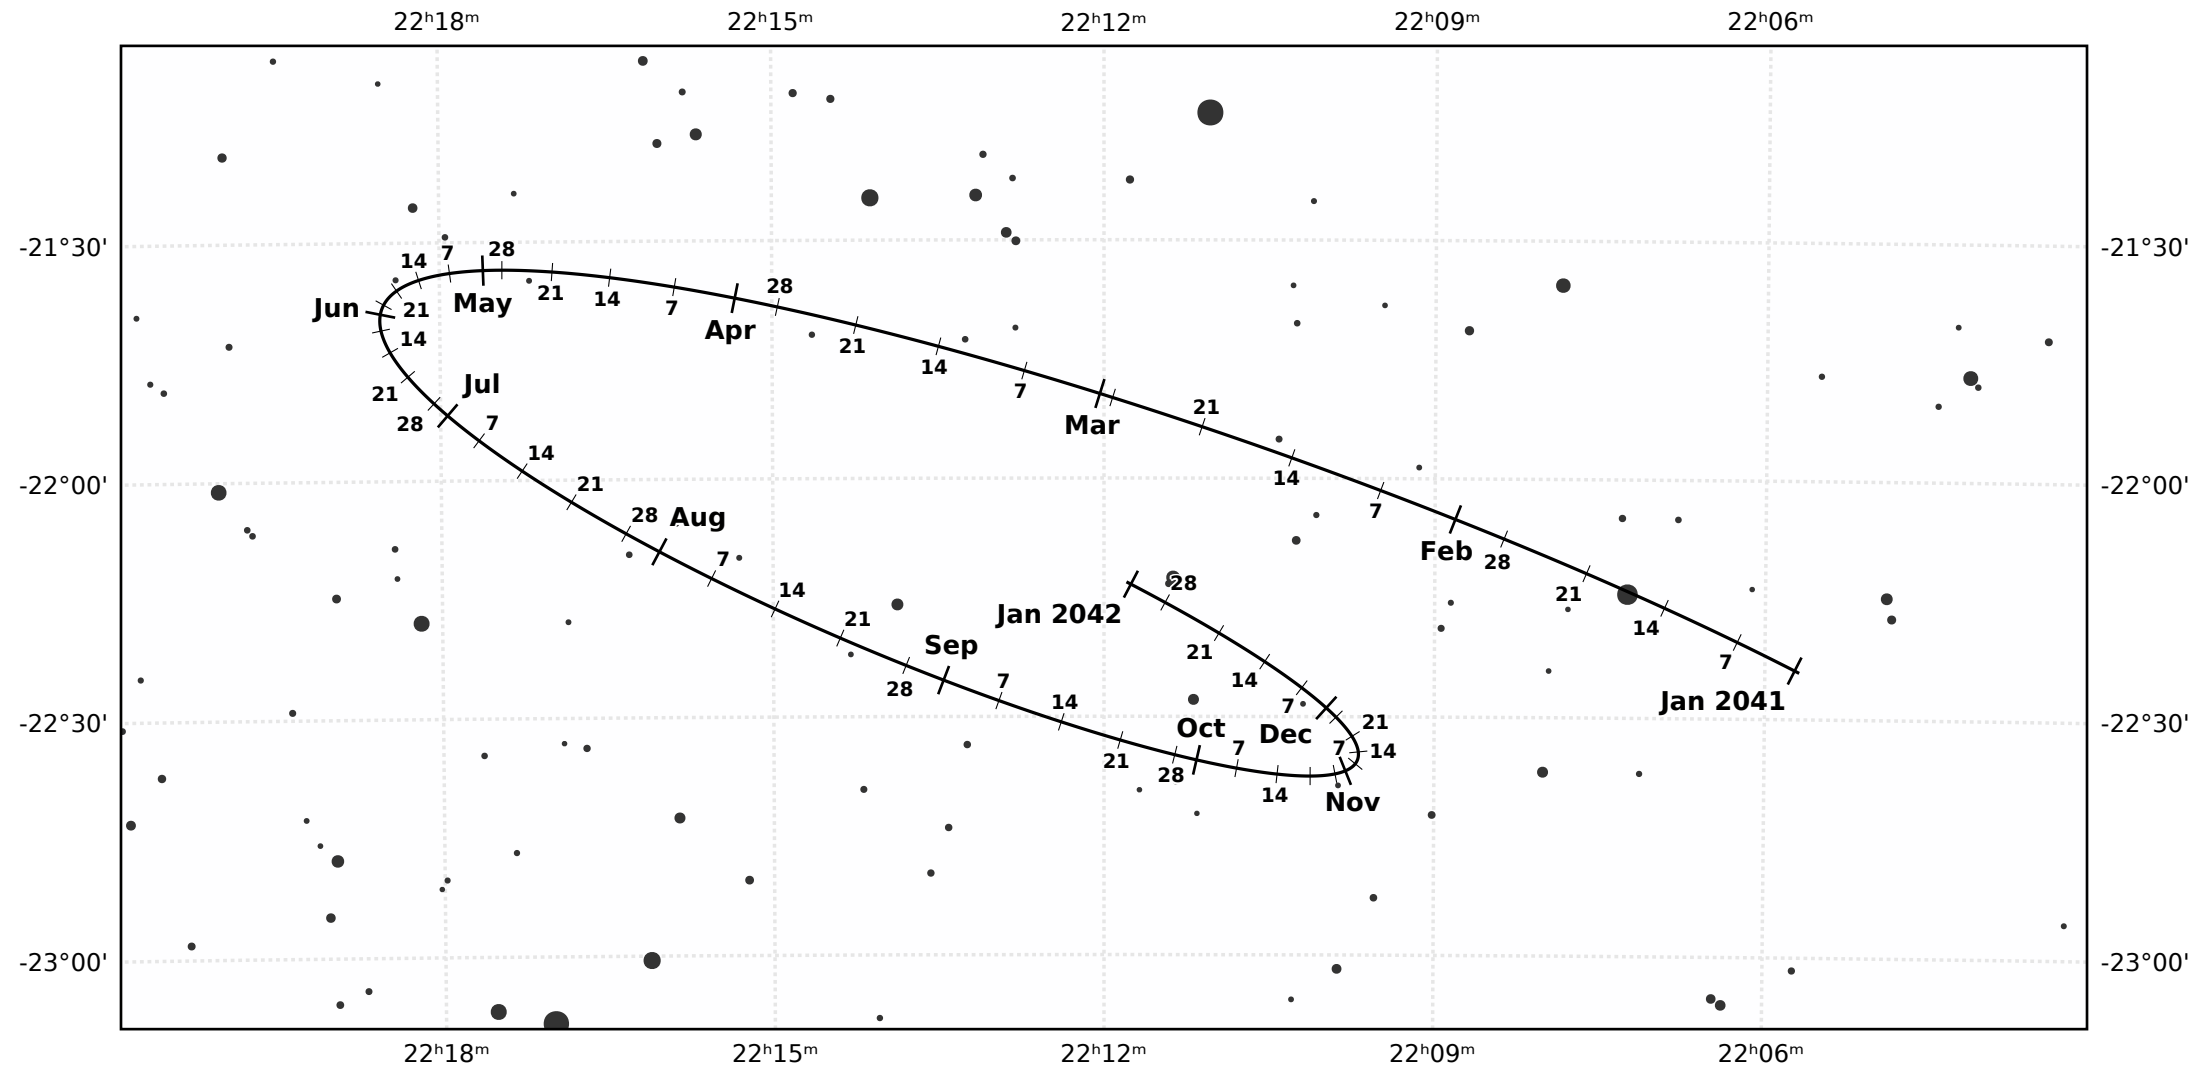

# The path of Pluto in 2041

© Dominic Ford 2011-2021. Downloaded from <https://in-the-sky.org>

Magnitude scale: •11.0 •10.5 •10.0 •9.5 •9.0 •8.5 •8.0 •7.5 ●7.0 ●6.5 ●6.0

— The Equator

— Ecliptic Plane

— Galactic Plane