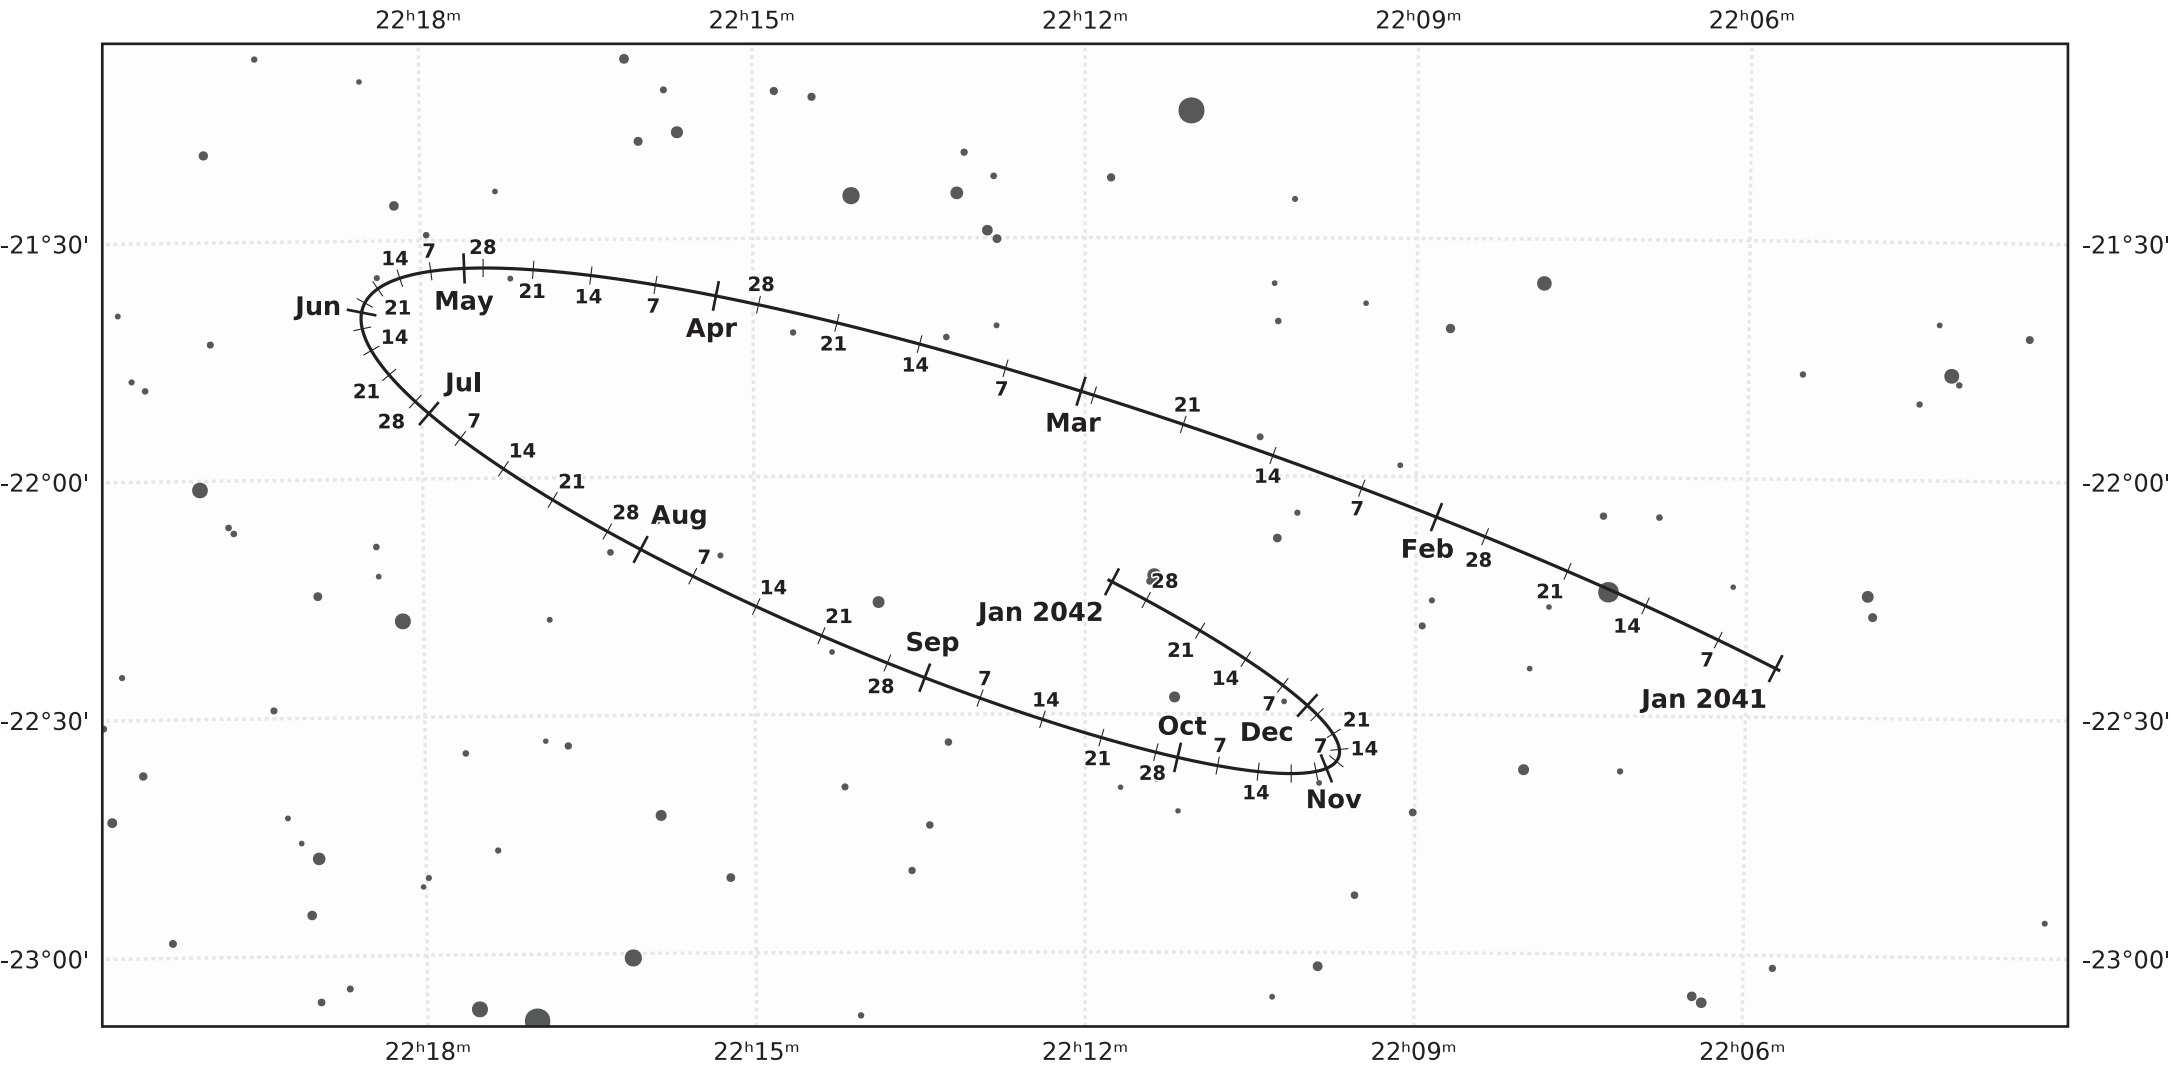

# The path of Pluto in 2041

© Dominic Ford 2011-2021. Downloaded from <https://in-the-sky.org>

Magnitude scale: •11.0 •10.5 •10.0 •9.5 •9.0 •8.5 •8.0 •7.5 ●7.0 ●6.5 ●6.0

— The Equator

— Ecliptic Plane

— Galactic Plane