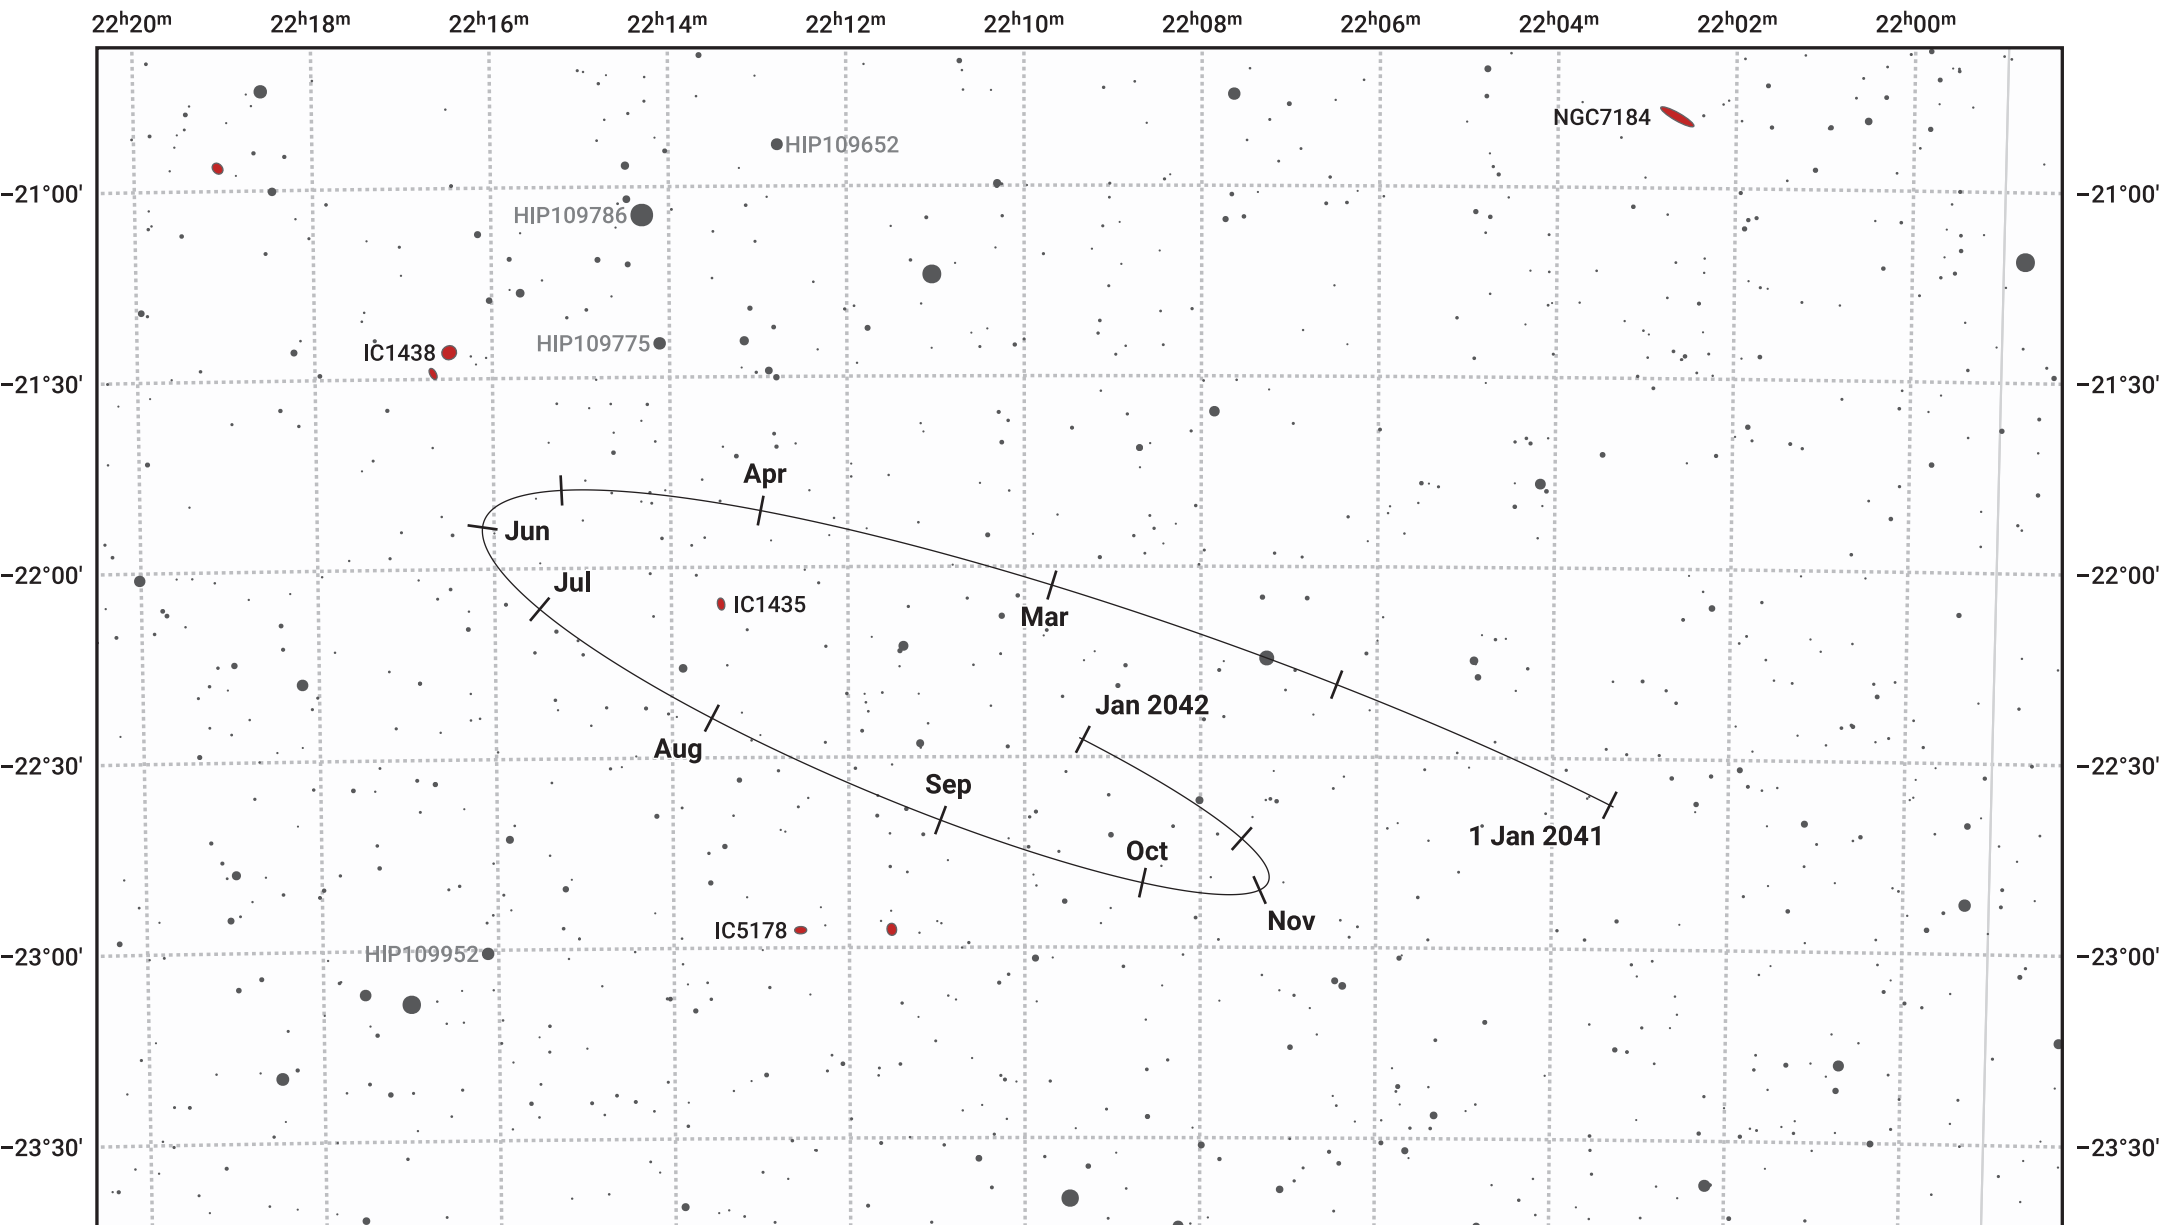

The path of Pluto in 2041

© Dominic Ford 2011–2024. Date markers placed at midnight UTC. Downloaded from <https://in-the-sky.org>

Magnitude scale: 13.0 12.0 11.0 10.0 9.0 8.0 7.0 6.0 5.0

— Ecliptic Plane

- Galaxy
- Bright nebula
- Open cluster
- Globular cluster

Date	Mag
2041 Jan 1	15.7
2041 Apr 1	15.7
2041 Jul 1	15.6
2041 Oct 1	15.6
2042 Jan 1	15.7