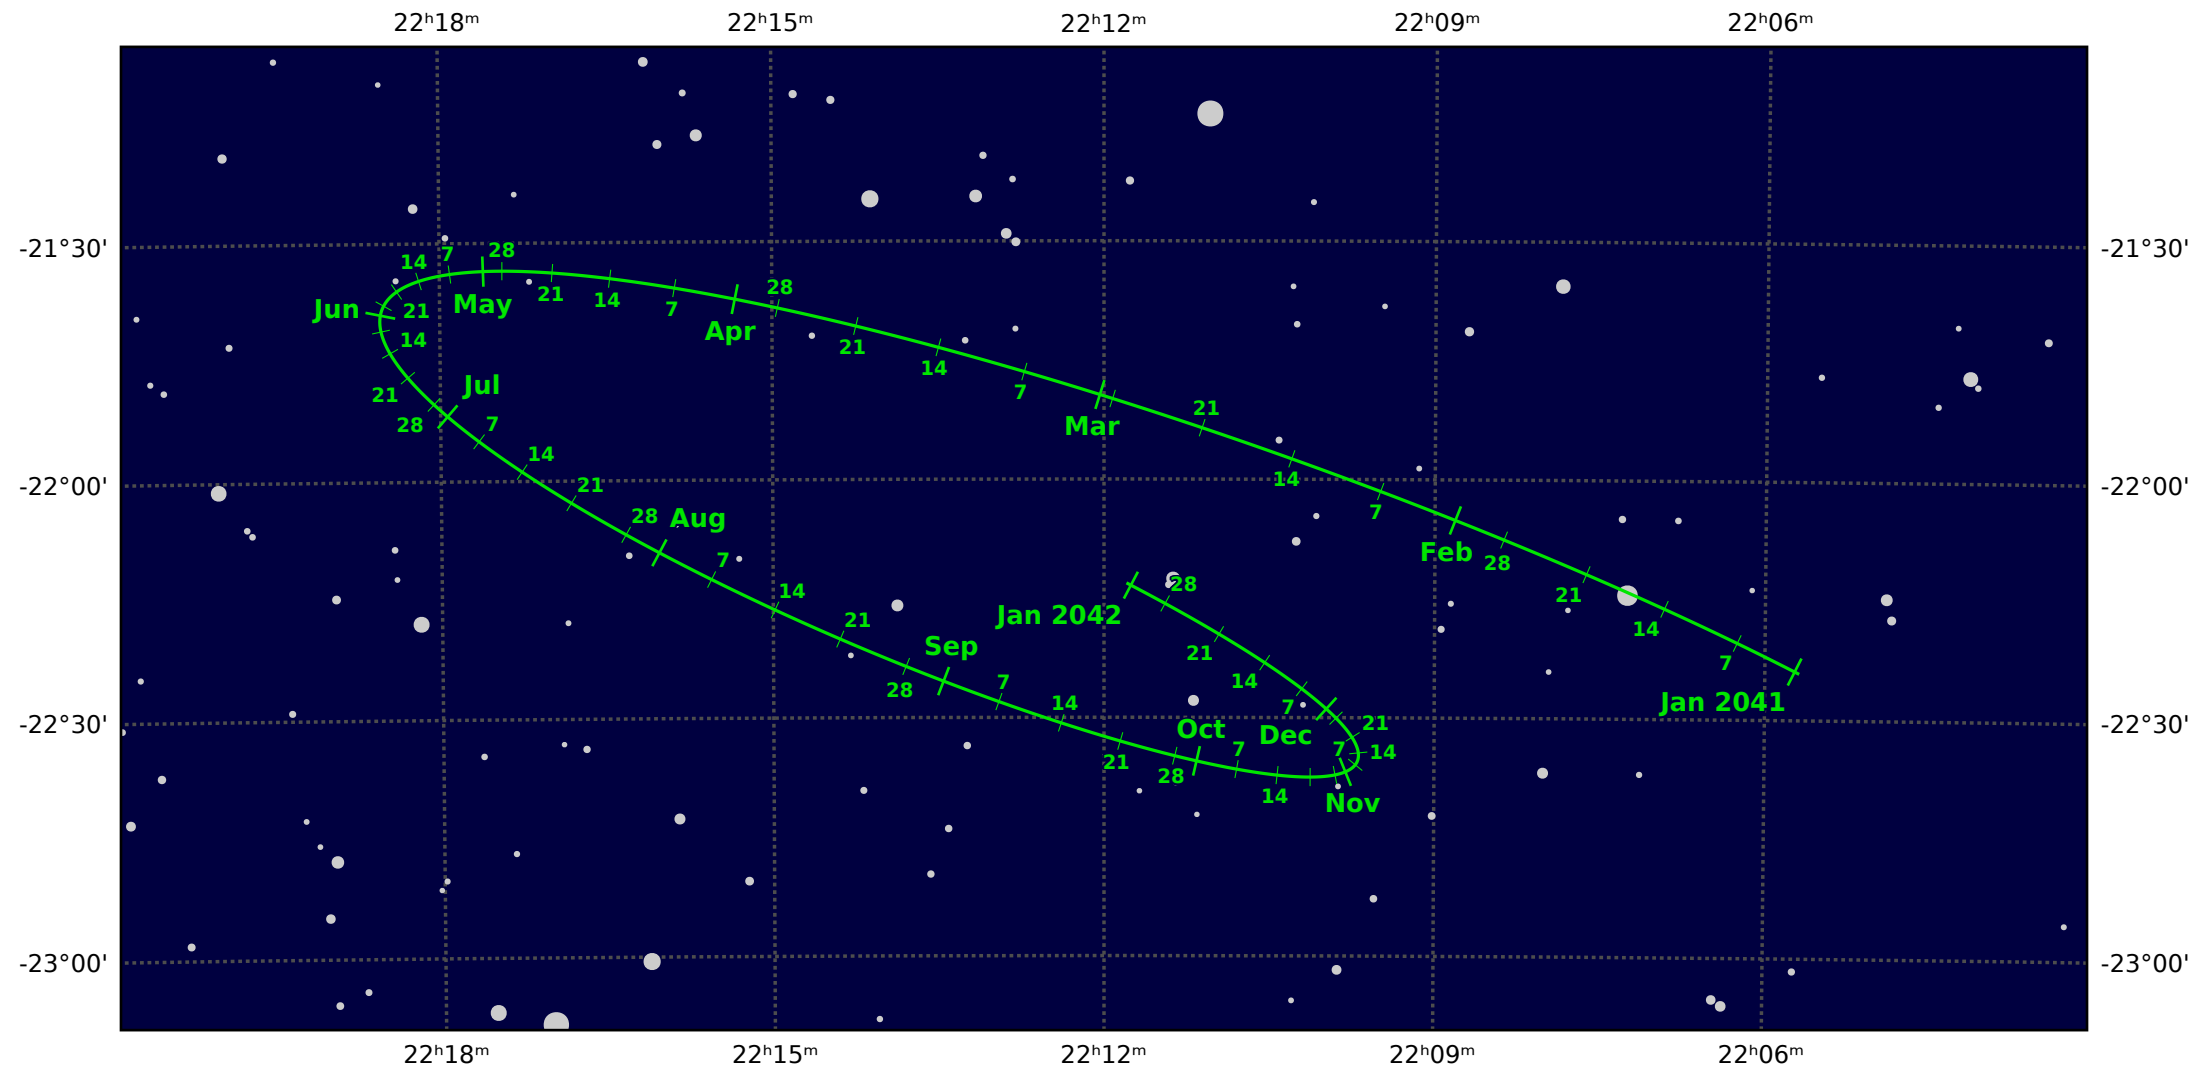

The path of Pluto in 2041

© Dominic Ford 2011-2021. Downloaded from <https://in-the-sky.org>

Magnitude scale: •11.0 •10.5 •10.0 •9.5 •9.0 •8.5 •8.0 •7.5 •7.0 ●6.5 ●6.0

— Ecliptic Plane — Galactic Plane