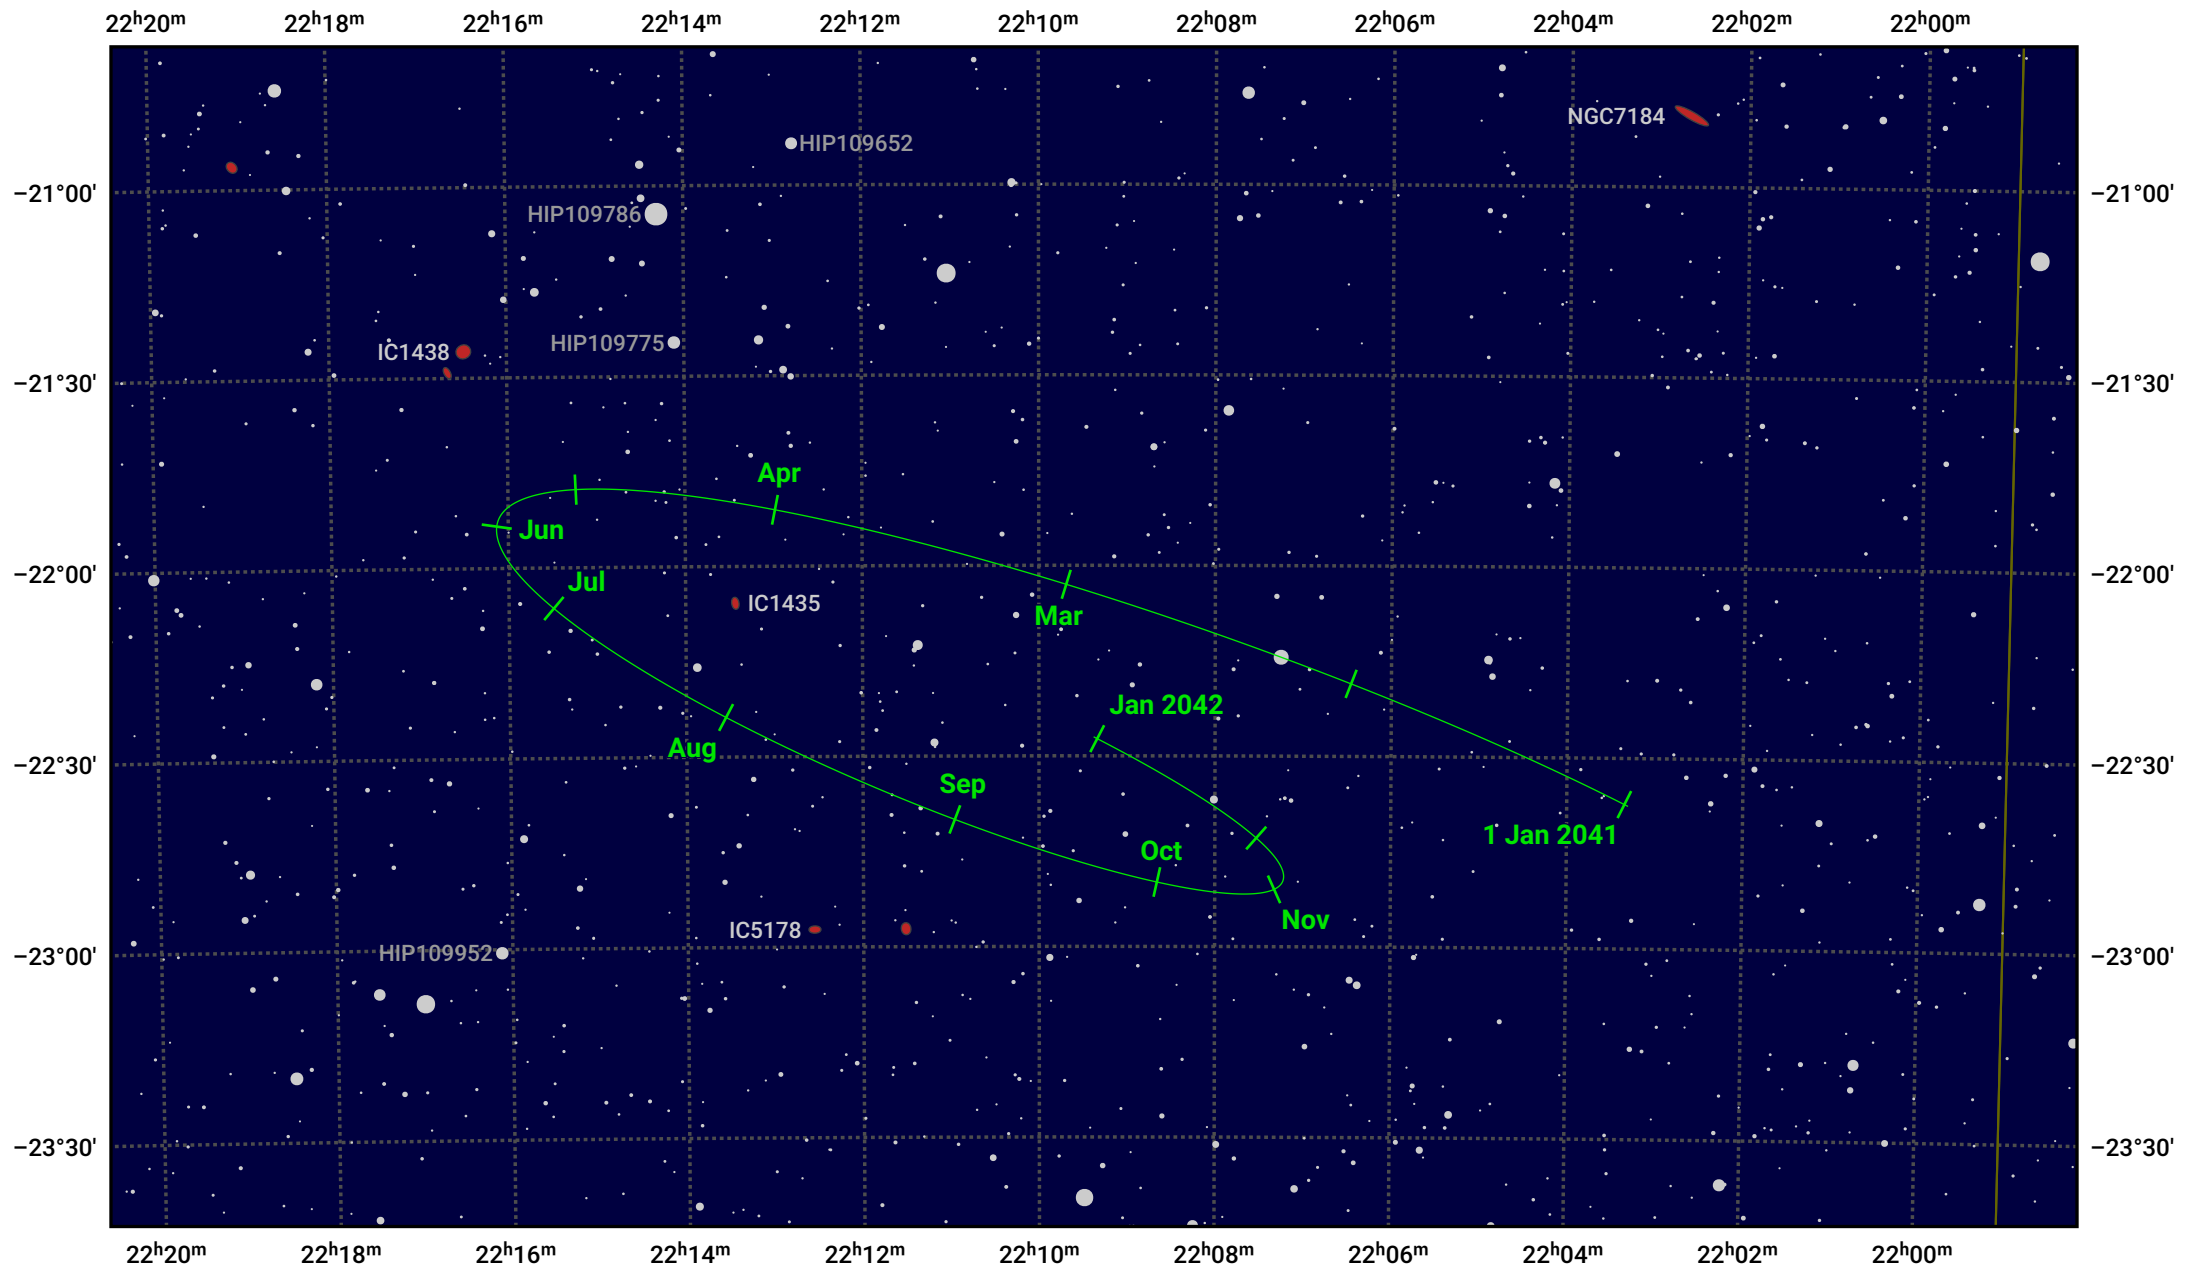

The path of Pluto in 2041

© Dominic Ford 2011–2024. Date markers placed at midnight UTC. Downloaded from <https://in-the-sky.org>

Magnitude scale: 13.0 12.0 11.0 10.0 9.0 8.0 7.0 6.0 5.0

— Ecliptic Plane

- Galaxy
- Bright nebula
- Open cluster
- Globular cluster

Date	Mag
2041 Jan 1	15.7
2041 Apr 1	15.7
2041 Jul 1	15.6
2041 Oct 1	15.6
2042 Jan 1	15.7