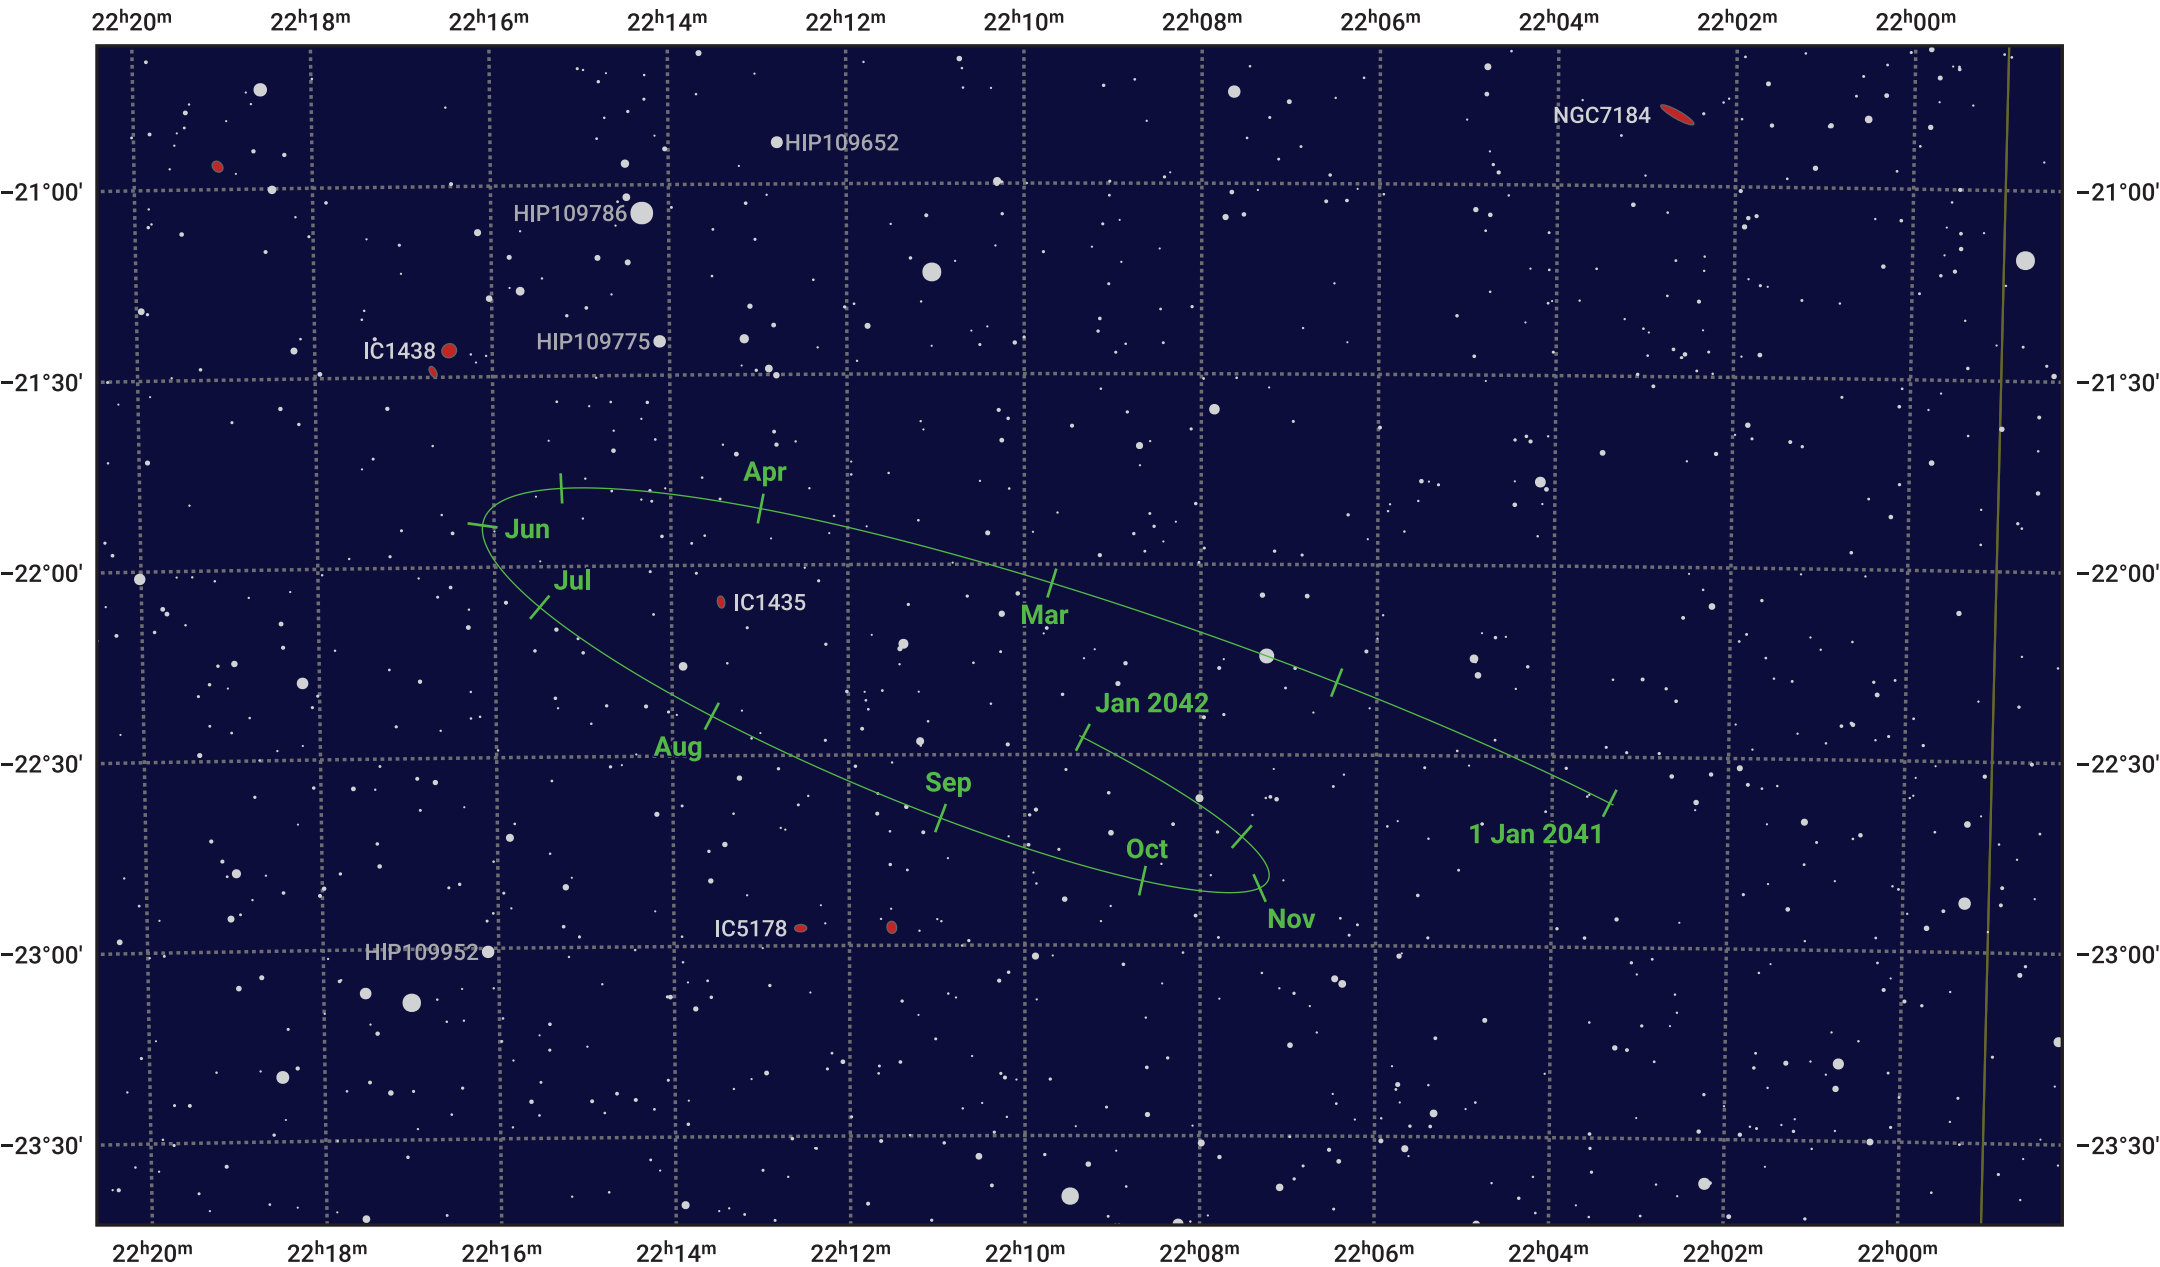

The path of Pluto in 2041

© Dominic Ford 2011–2024. Date markers placed at midnight UTC. Downloaded from <https://in-the-sky.org>

Magnitude scale: 13.0 12.0 11.0 10.0 9.0 8.0 7.0 6.0 5.0

— Ecliptic Plane

-  Galaxy
-  Bright nebula
-  Open cluster
-  Globular cluster

Date	Mag
2041 Jan 1	15.7
2041 Apr 1	15.7
2041 Jul 1	15.6
2041 Oct 1	15.6
2042 Jan 1	15.7