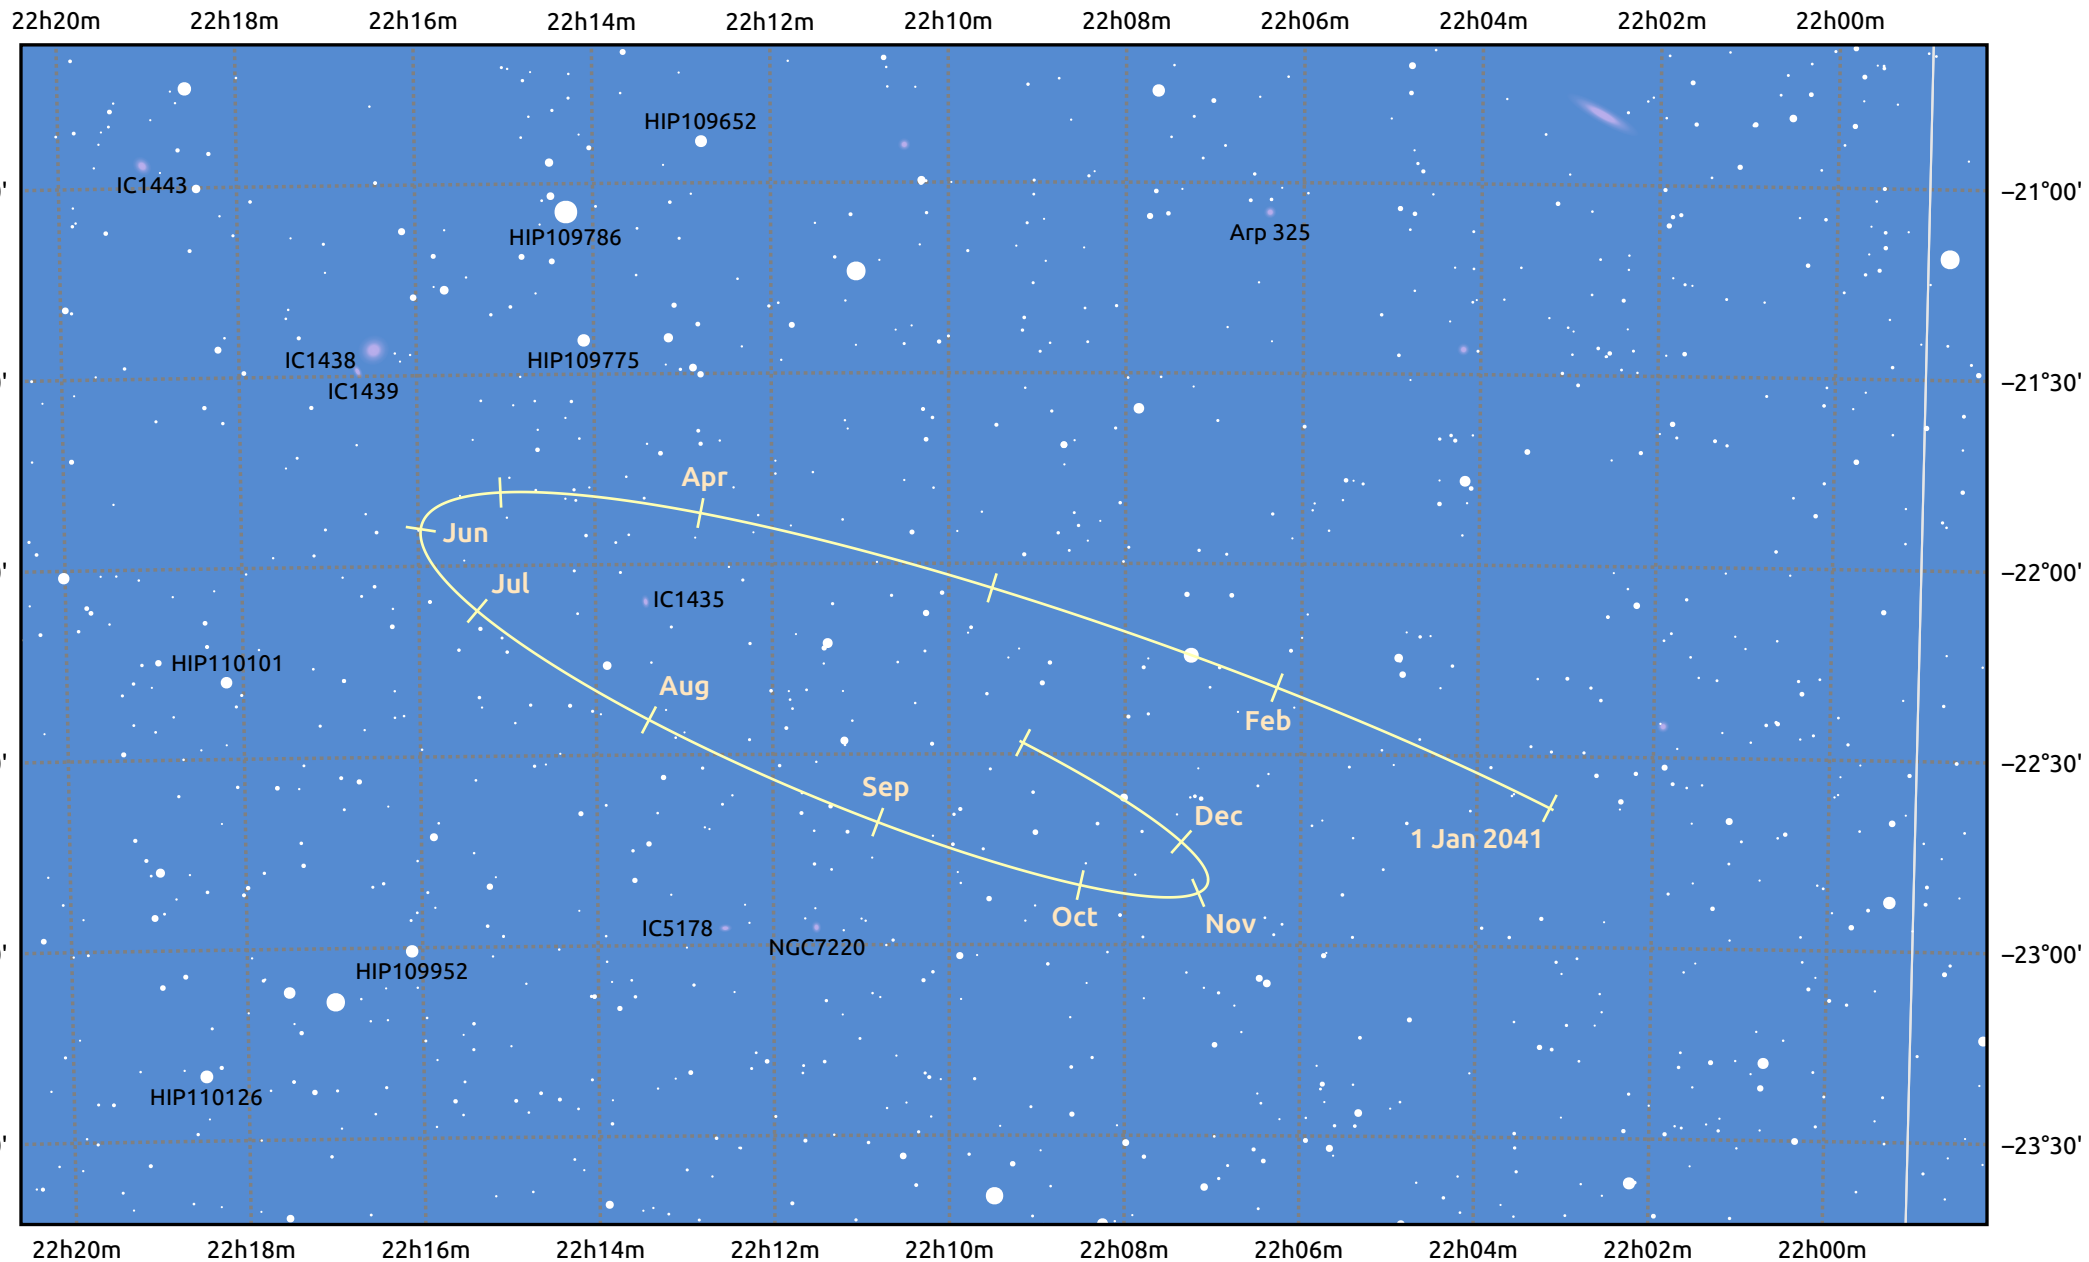

# The path of Pluto in 2041

© Dominic Ford 2011–2025. Date markers placed at midnight UTC. Downloaded from <https://in-the-sky.org>

Magnitude scale: 13.0 12.0 11.0 10.0 9.0 8.0 7.0 6.0 5.0

— Ecliptic Plane

Galaxy    Bright nebula    Open cluster    Globular cluster    Planetary nebula

Date	Mag
2041 Jan 1	15.6
2041 Apr 1	15.6
2041 Jul 1	15.6
2041 Oct 1	15.6
2042 Jan 1	15.7