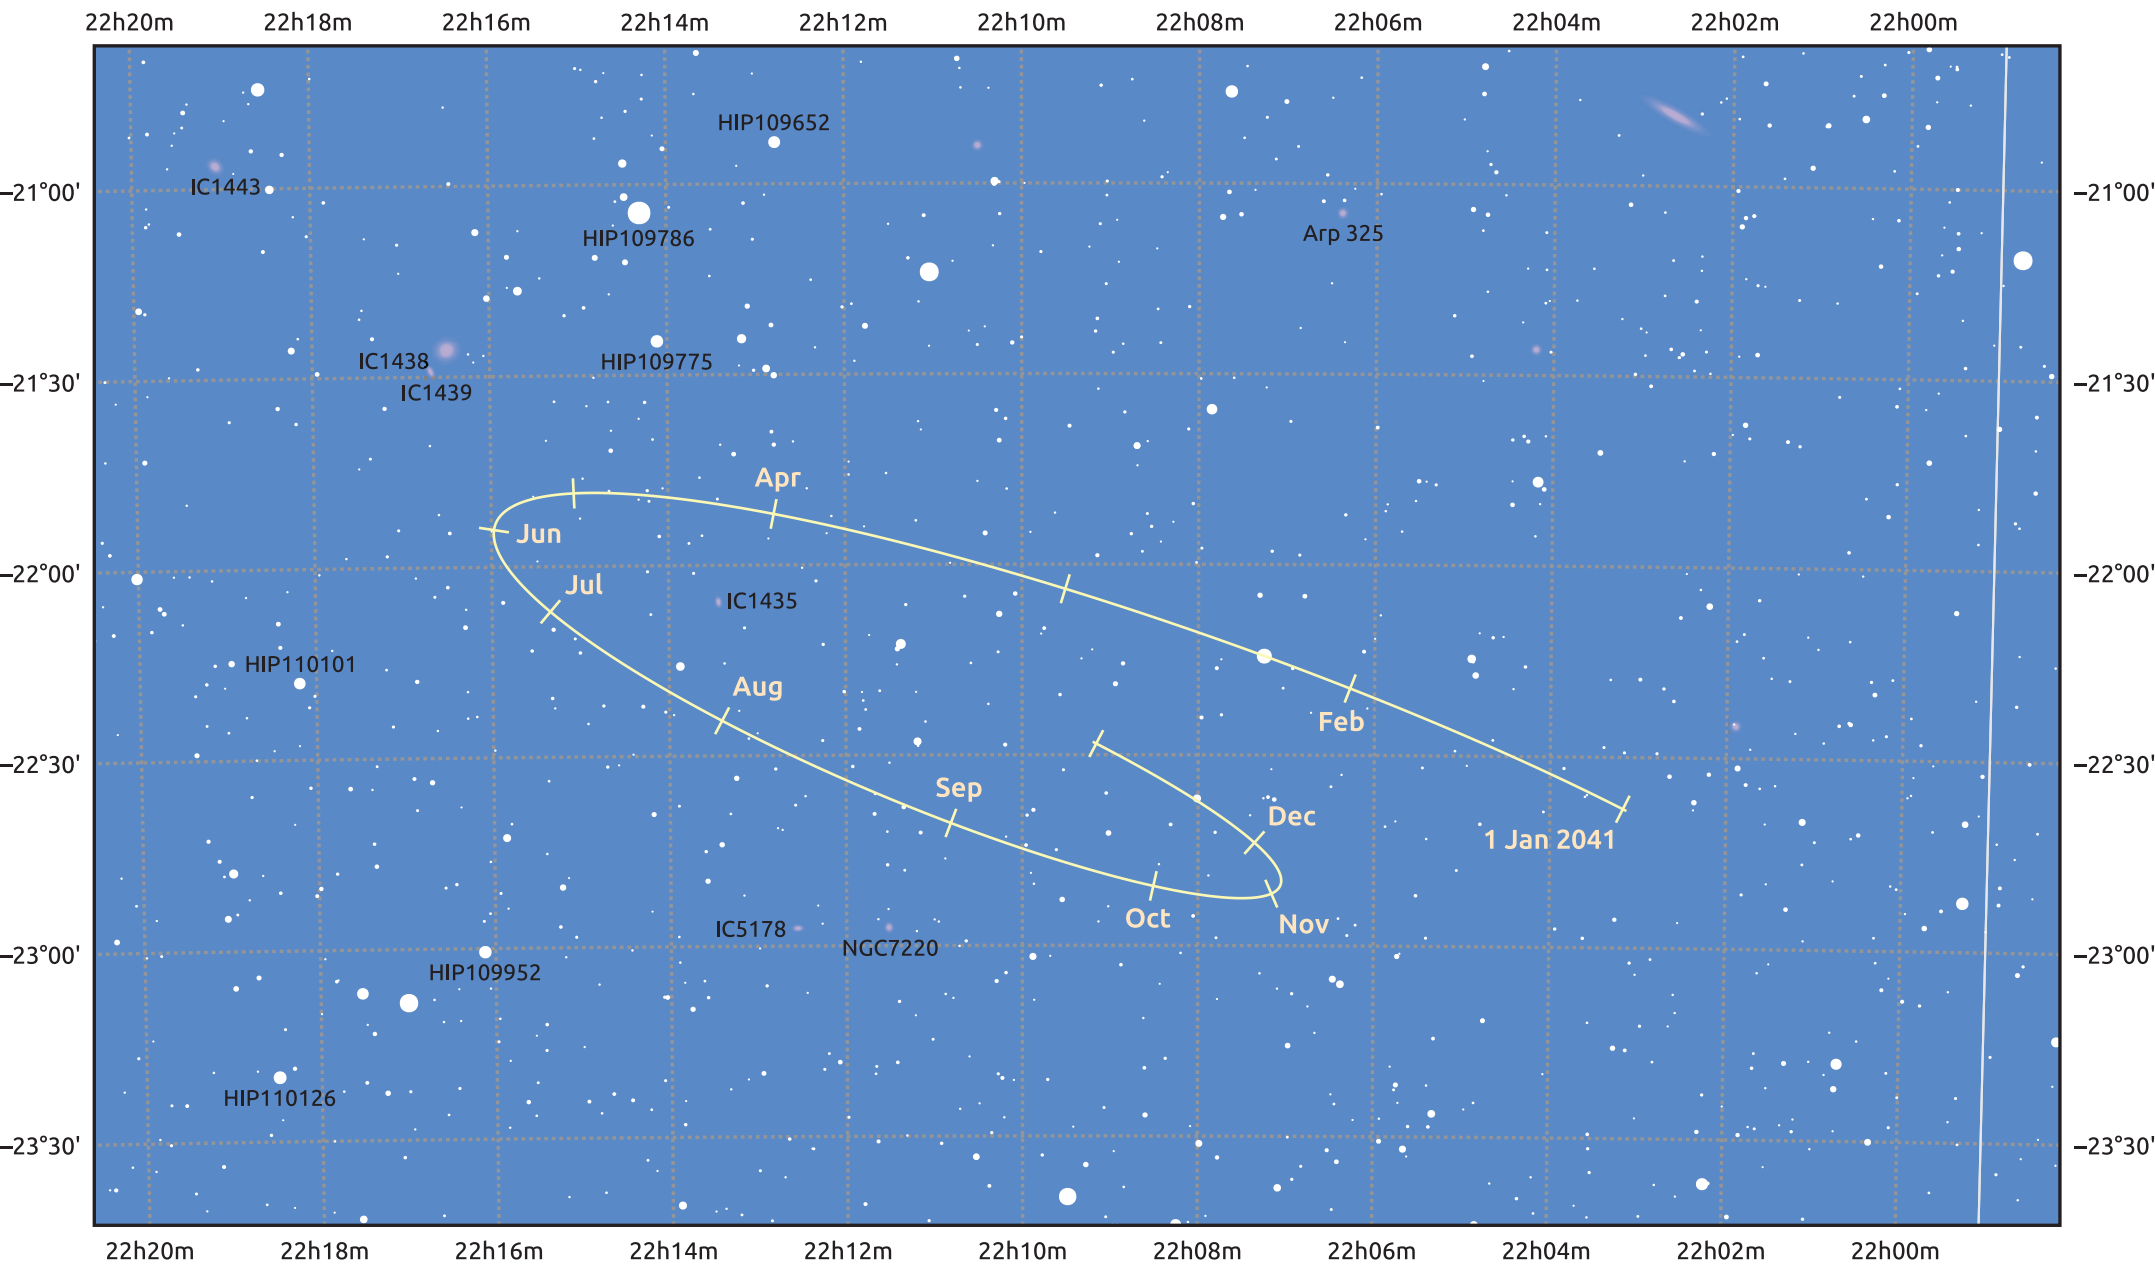

The path of Pluto in 2041

© Dominic Ford 2011–2025. Date markers placed at midnight UTC. Downloaded from <https://in-the-sky.org>

Magnitude scale: 13.0 12.0 11.0 10.0 9.0 8.0 7.0 6.0 5.0

— Ecliptic Plane

Galaxy Bright nebula Open cluster Globular cluster Planetary nebula

Date	Mag
2041 Jan 1	15.6
2041 Apr 1	15.6
2041 Jul 1	15.6
2041 Oct 1	15.6
2042 Jan 1	15.7