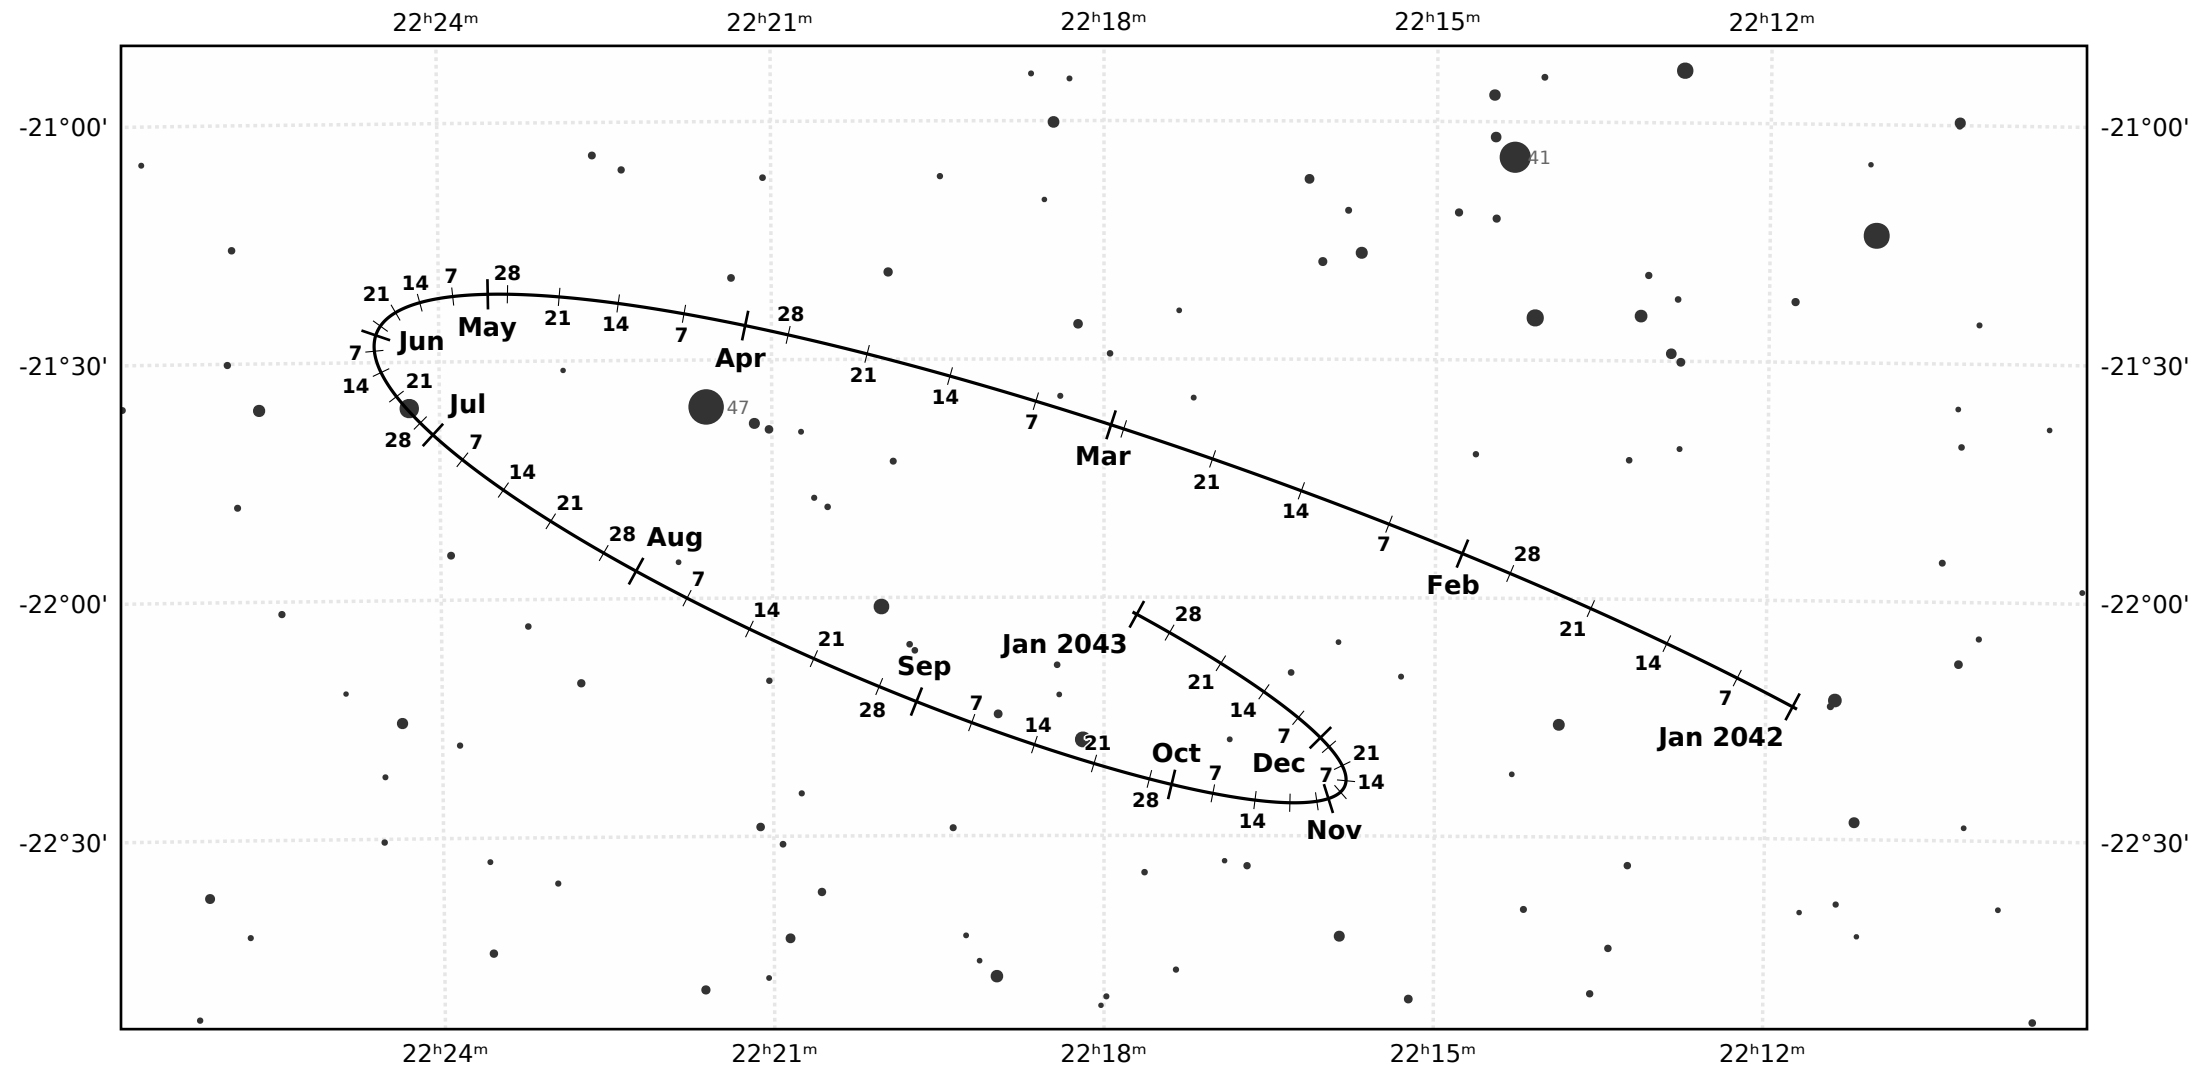

# The path of Pluto in 2042

© Dominic Ford 2011-2021. Downloaded from <https://in-the-sky.org>

Magnitude scale: •11.0 •10.5 •10.0 •9.5 •9.0 •8.5 •8.0 •7.5 •7.0 ●6.5 ●6.0 ●5.5 ●5.0

— The Equator — Ecliptic Plane — Galactic Plane