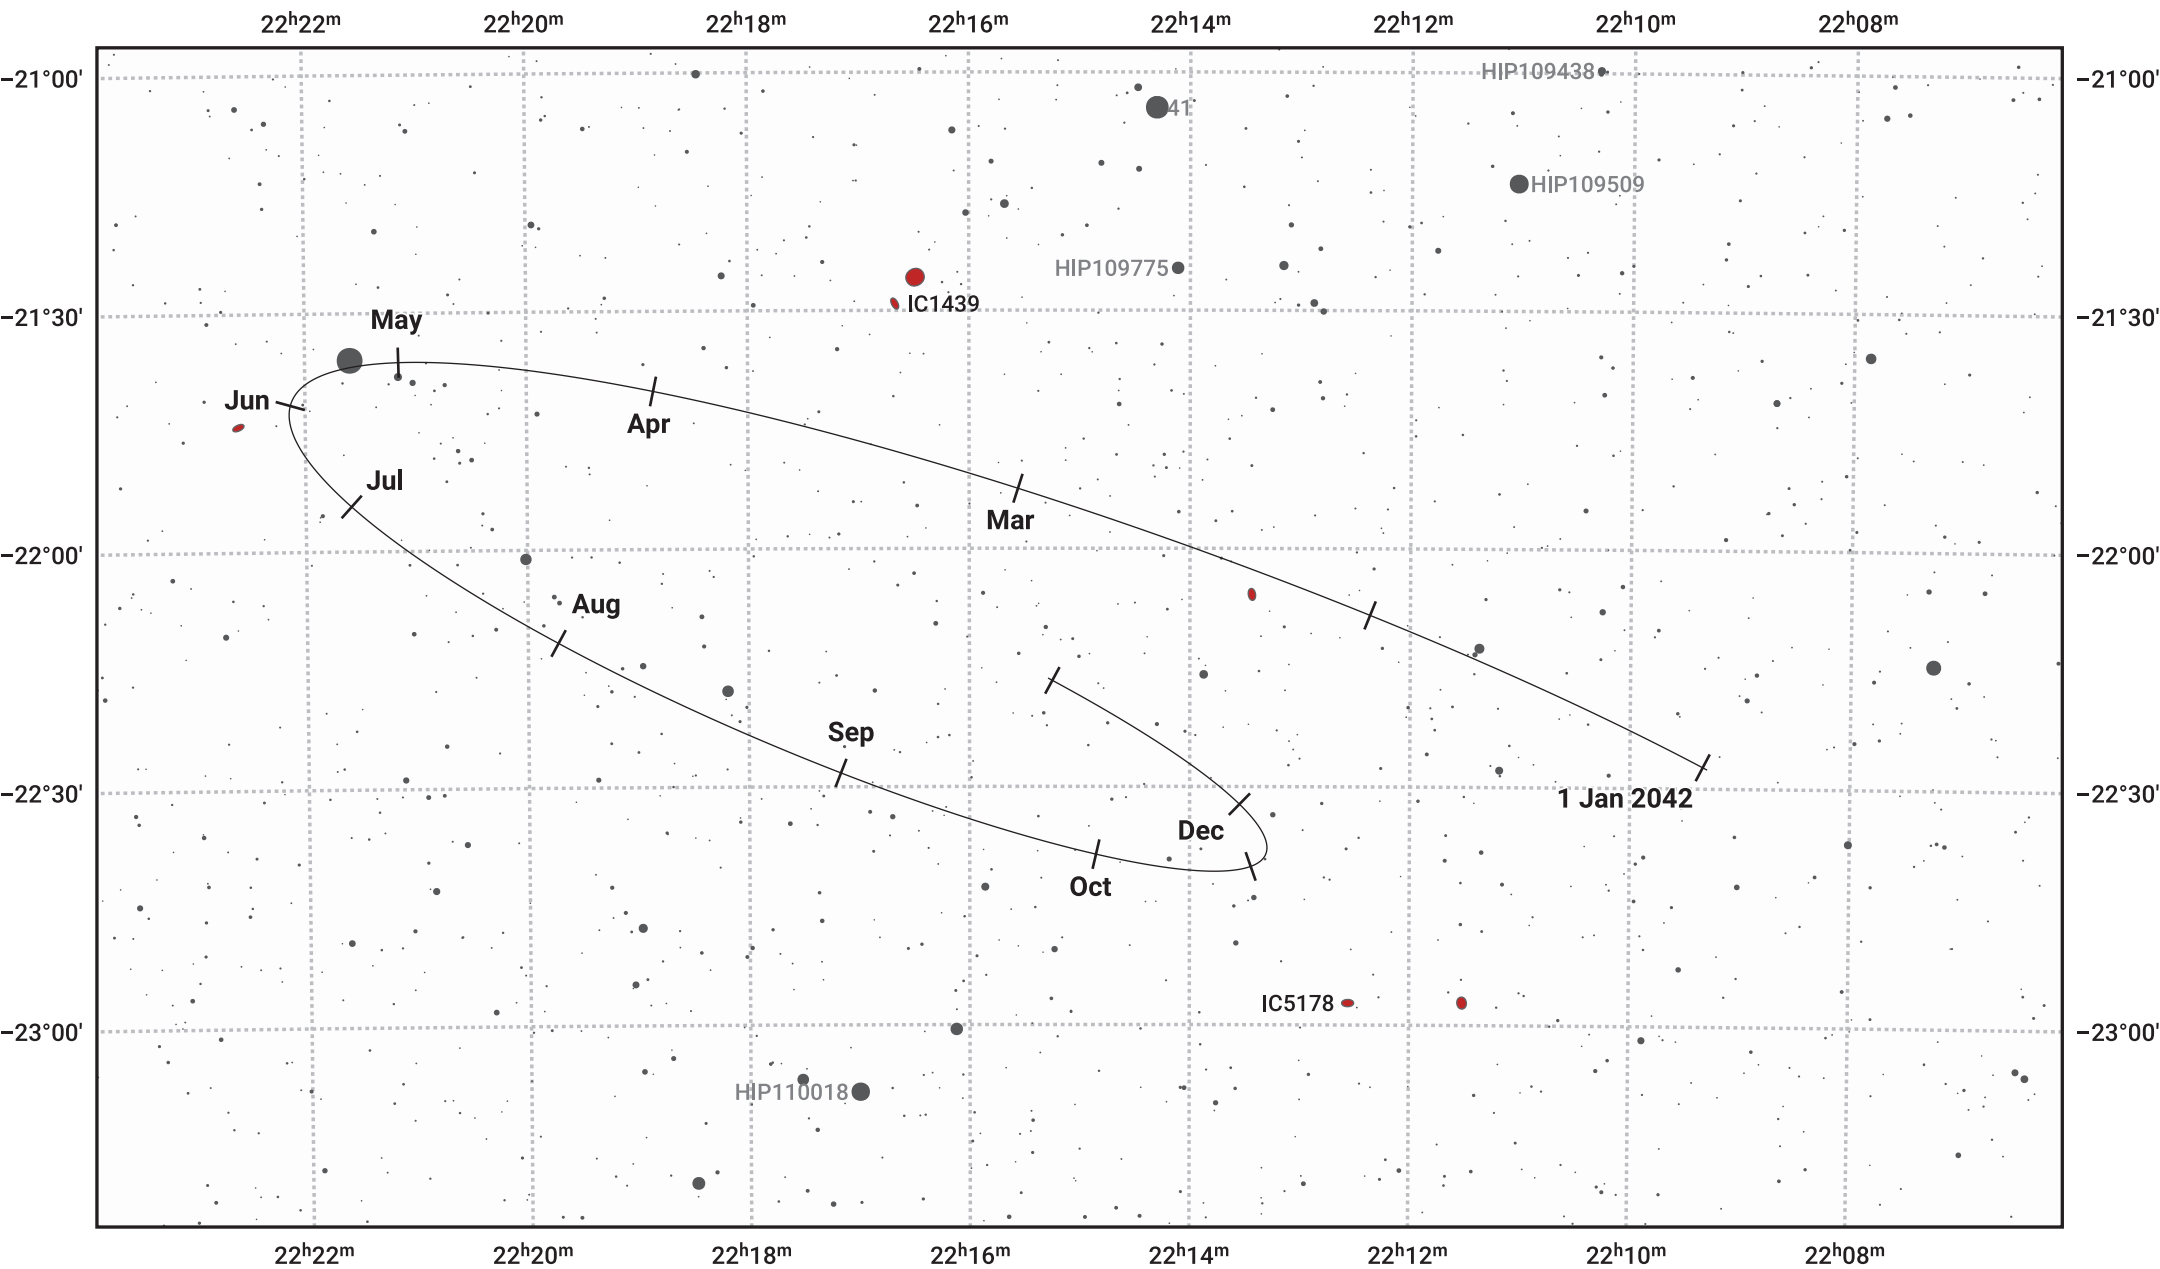

The path of Pluto in 2042

© Dominic Ford 2011–2024. Date markers placed at midnight UTC. Downloaded from <https://in-the-sky.org>

Magnitude scale: 14.0 13.0 12.0 11.0 10.0 9.0 8.0 7.0 6.0 5.0

— Ecliptic Plane

- Galaxy
- Bright nebula
- Open cluster
- ⊕ Globular cluster

Date	Mag
2042 Jan 1	15.7
2042 Apr 1	15.7
2042 Jul 1	15.7
2042 Oct 1	15.6
2043 Jan 1	15.7