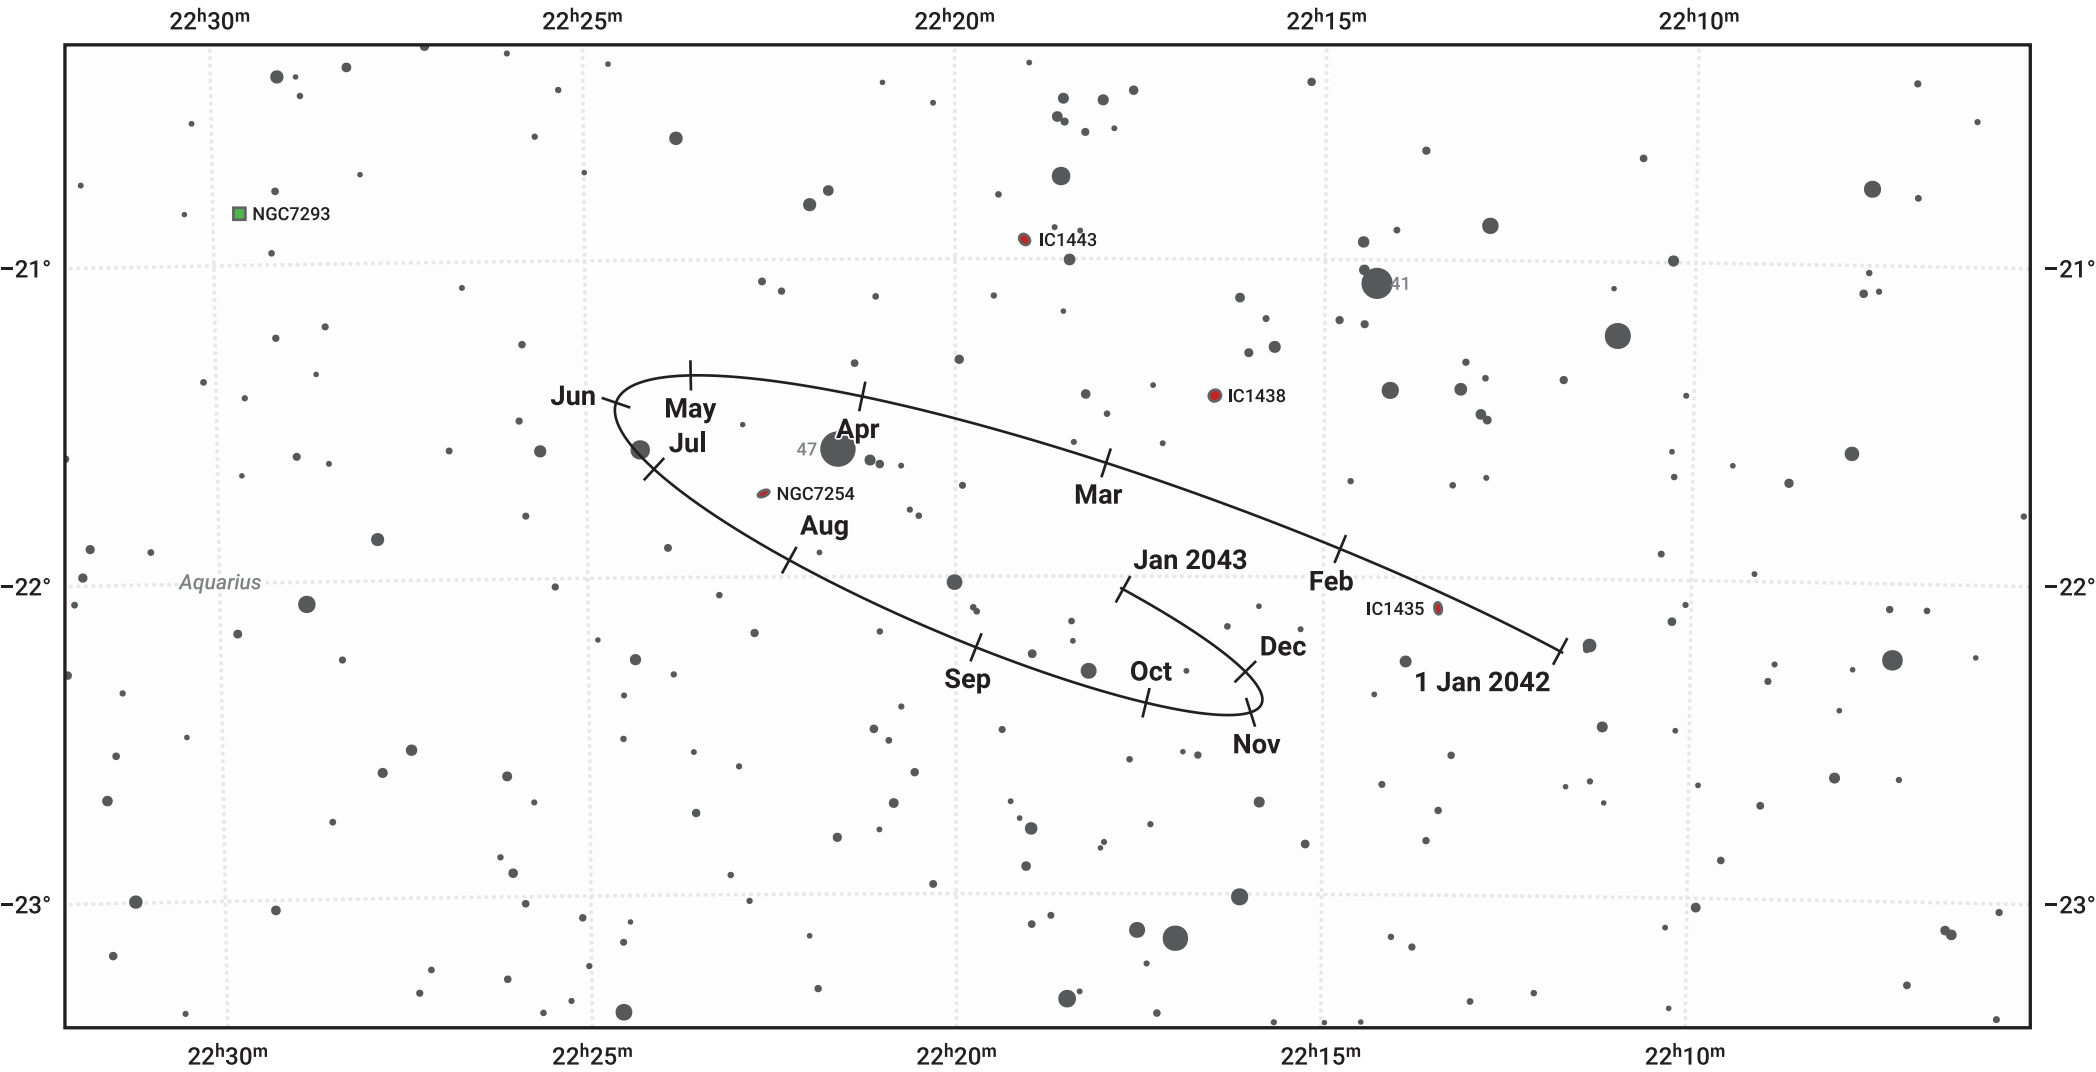

The path of Pluto in 2042

© Dominic Ford 2011–2022. Date markers placed at midnight UTC. Downloaded from <https://in-the-sky.org>

Magnitude scale: • 11.0 • 10.5 • 10.0 • 9.5 • 9.0 • 8.5 • 8.0 • 7.5 • 7.0 • 6.5 • 6.0 • 5.5 • 5.0

— The Equator — Ecliptic Plane — Galactic Plane

● Galaxy ■ Bright nebula ● Open cluster ⊕ Globular cluster