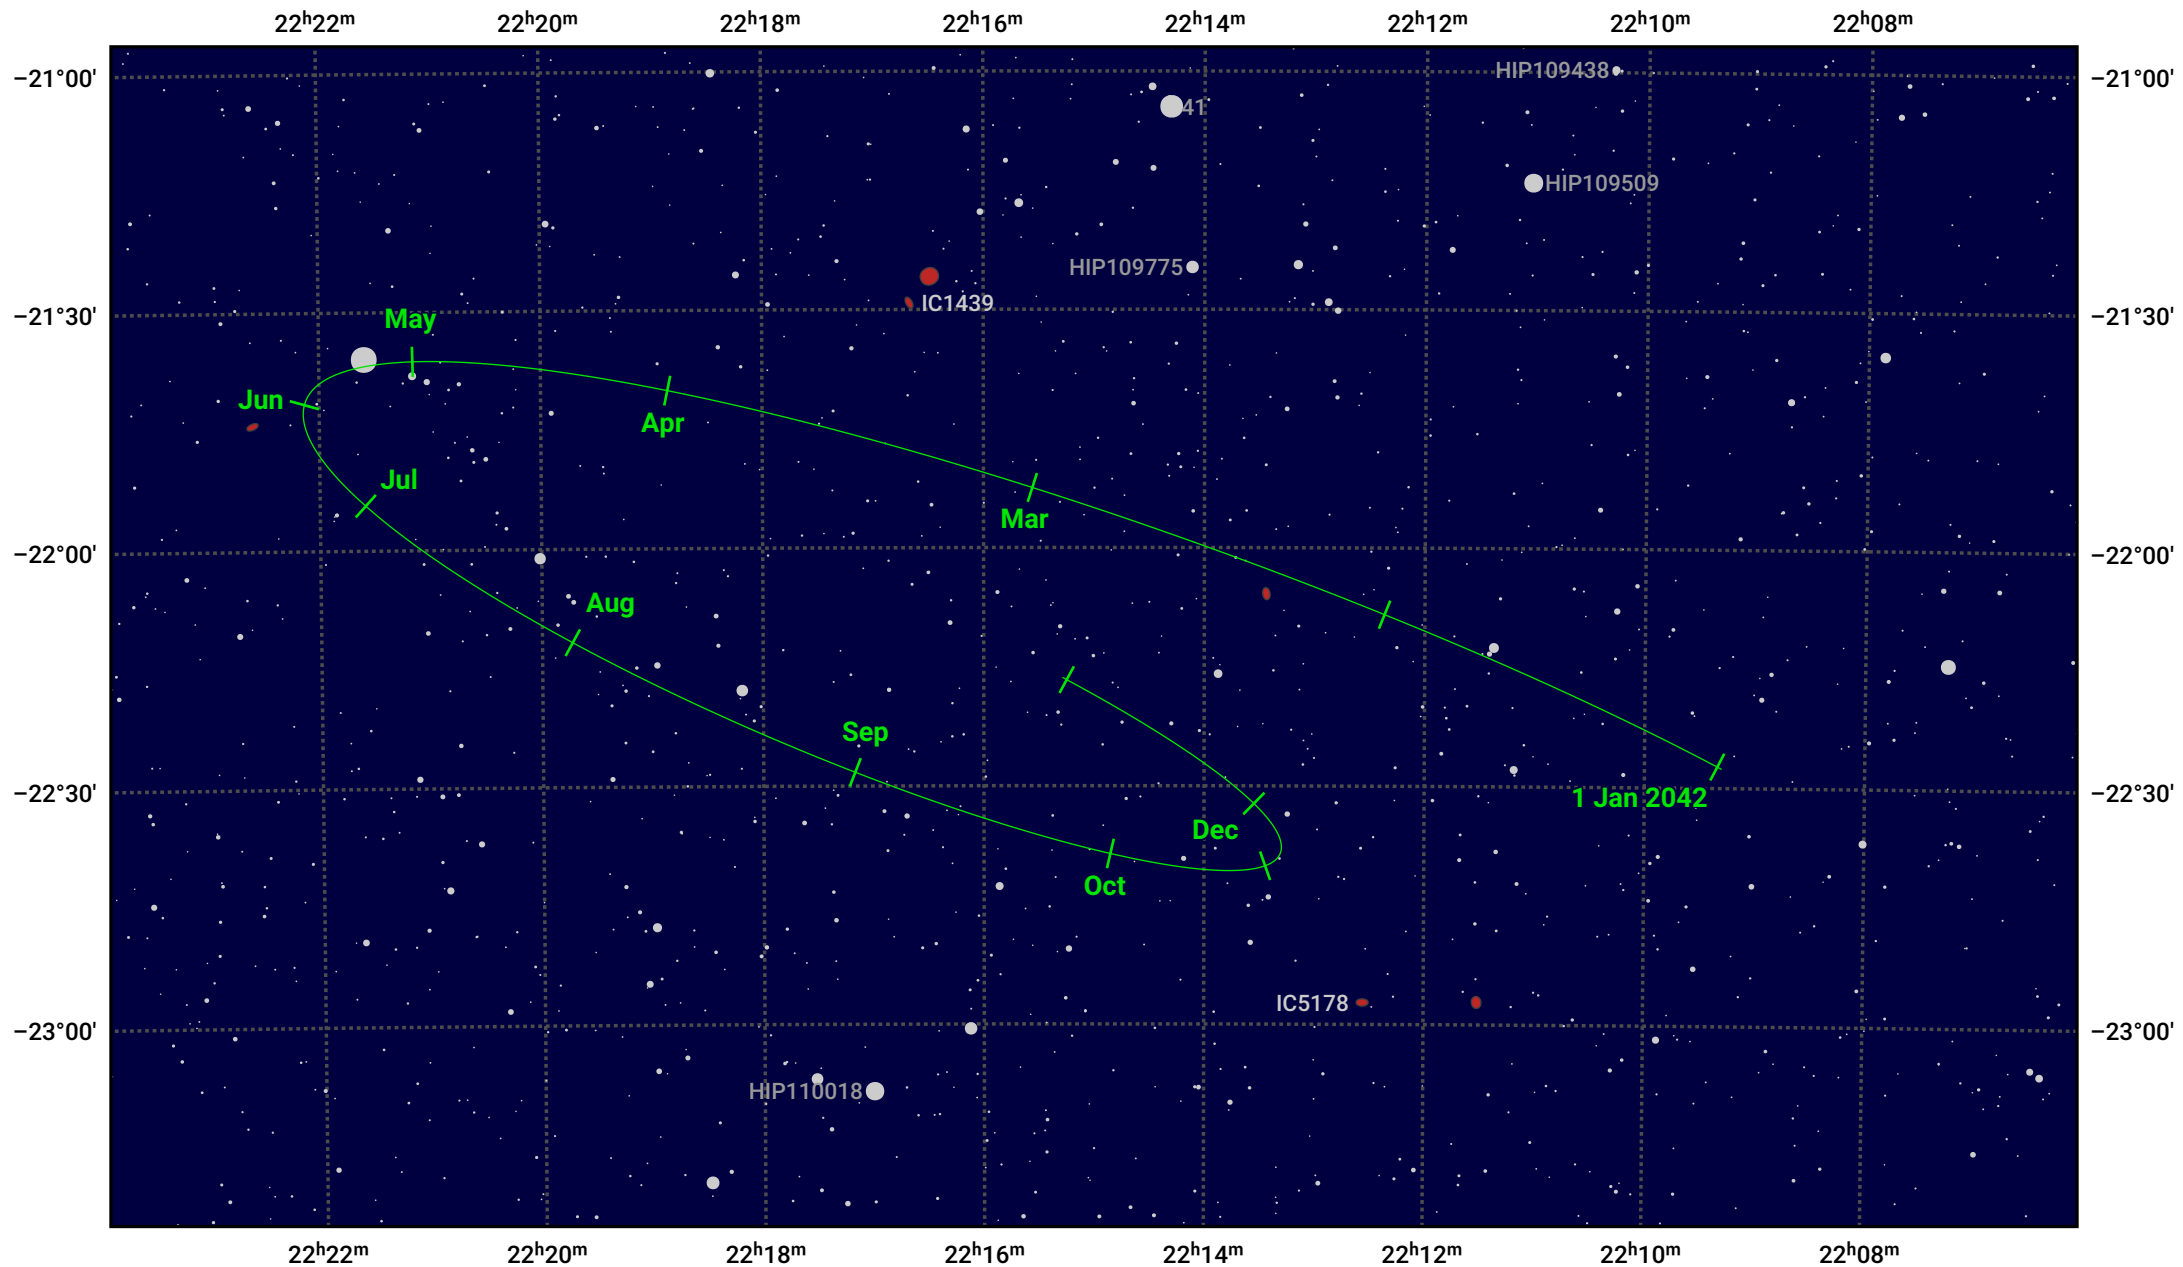

The path of Pluto in 2042

© Dominic Ford 2011–2024. Date markers placed at midnight UTC. Downloaded from <https://in-the-sky.org>

Magnitude scale: 14.0 13.0 12.0 11.0 10.0 9.0 8.0 7.0 6.0 5.0

— Ecliptic Plane

- Galaxy
- Bright nebula
- Open cluster
- ⊕ Globular cluster

Date	Mag
2042 Jan 1	15.7
2042 Apr 1	15.7
2042 Jul 1	15.7
2042 Oct 1	15.6
2043 Jan 1	15.7