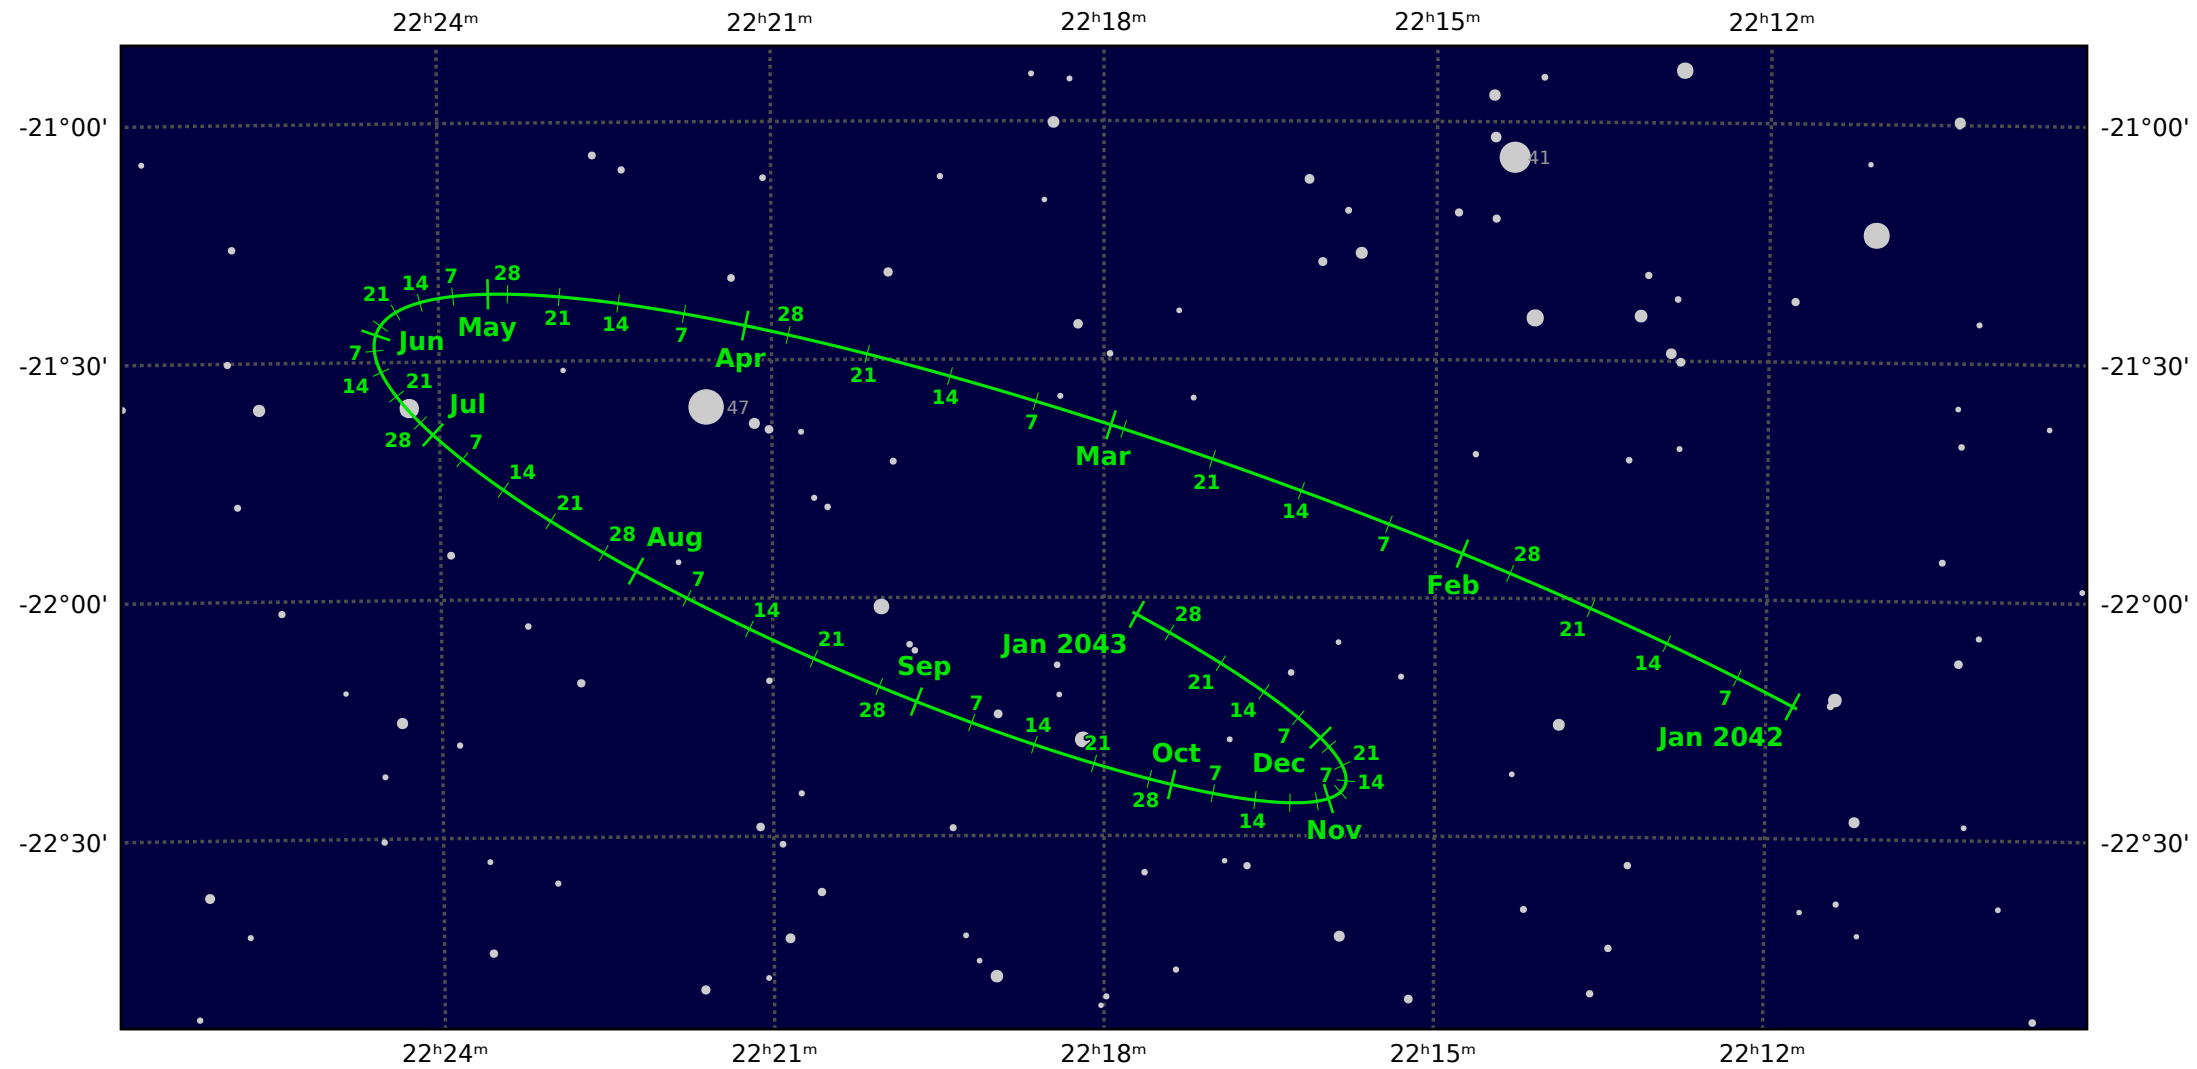

The path of Pluto in 2042

© Dominic Ford 2011-2021. Downloaded from <https://in-the-sky.org>

Magnitude scale: •11.0 •10.5 •10.0 •9.5 •9.0 •8.5 •8.0 •7.5 •7.0 •6.5 •6.0 •5.5 •5.0

— Ecliptic Plane — Galactic Plane