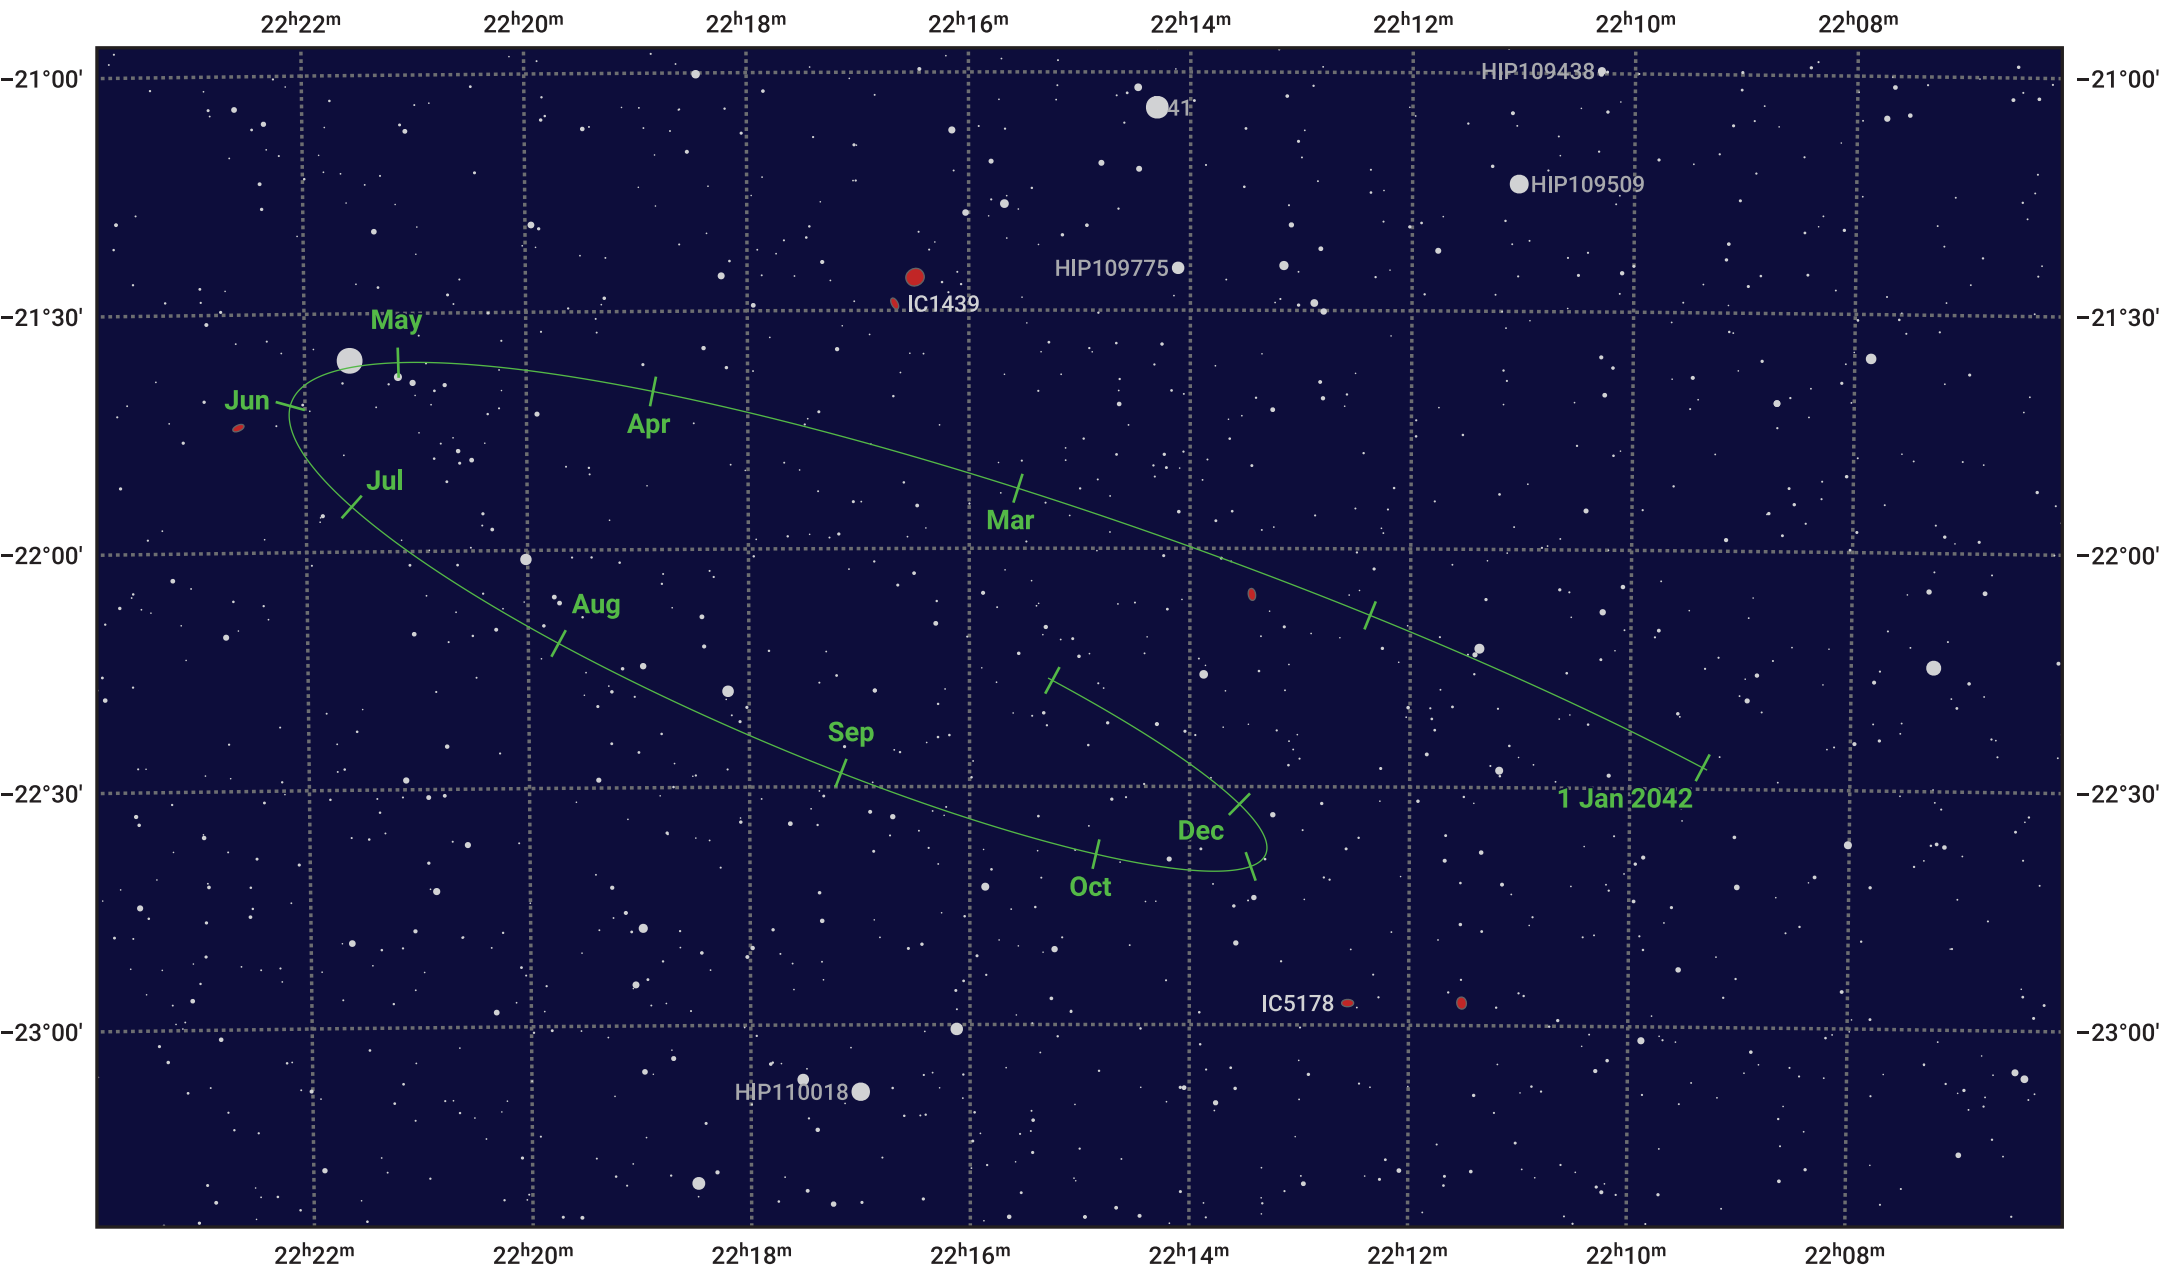

The path of Pluto in 2042

© Dominic Ford 2011–2024. Date markers placed at midnight UTC. Downloaded from <https://in-the-sky.org>

Magnitude scale: 14.0 13.0 12.0 11.0 10.0 9.0 8.0 7.0 6.0 5.0

— Ecliptic Plane

- Galaxy
- Bright nebula
- Open cluster
- Globular cluster

Date	Mag
2042 Jan 1	15.7
2042 Apr 1	15.7
2042 Jul 1	15.7
2042 Oct 1	15.6
2043 Jan 1	15.7