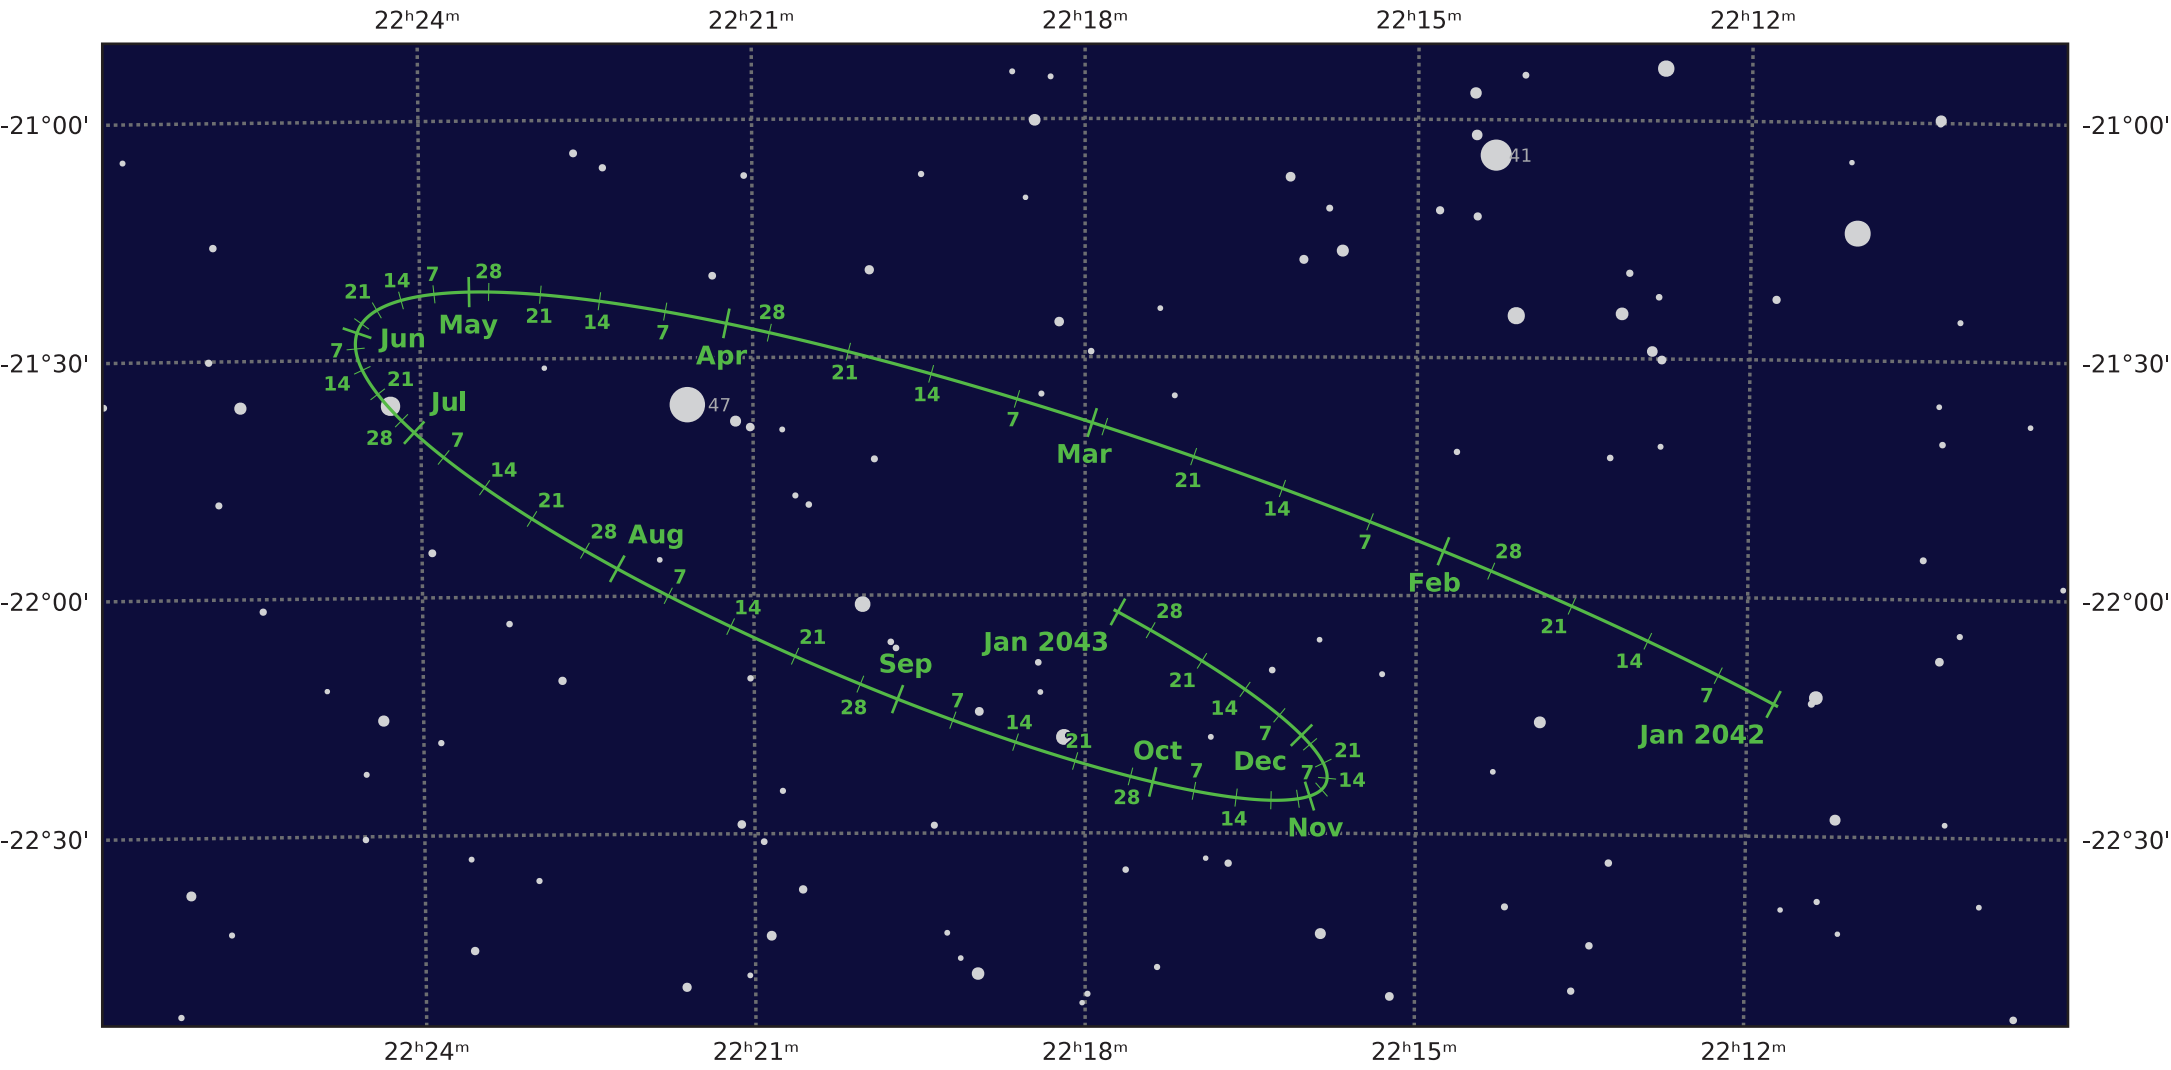

The path of Pluto in 2042

© Dominic Ford 2011-2021. Downloaded from <https://in-the-sky.org>

Magnitude scale: • 11.0 • 10.5 • 10.0 • 9.5 • 9.0 • 8.5 • 8.0 • 7.5 • 7.0 • 6.5 • 6.0 • 5.5 • 5.0

— Ecliptic Plane — Galactic Plane