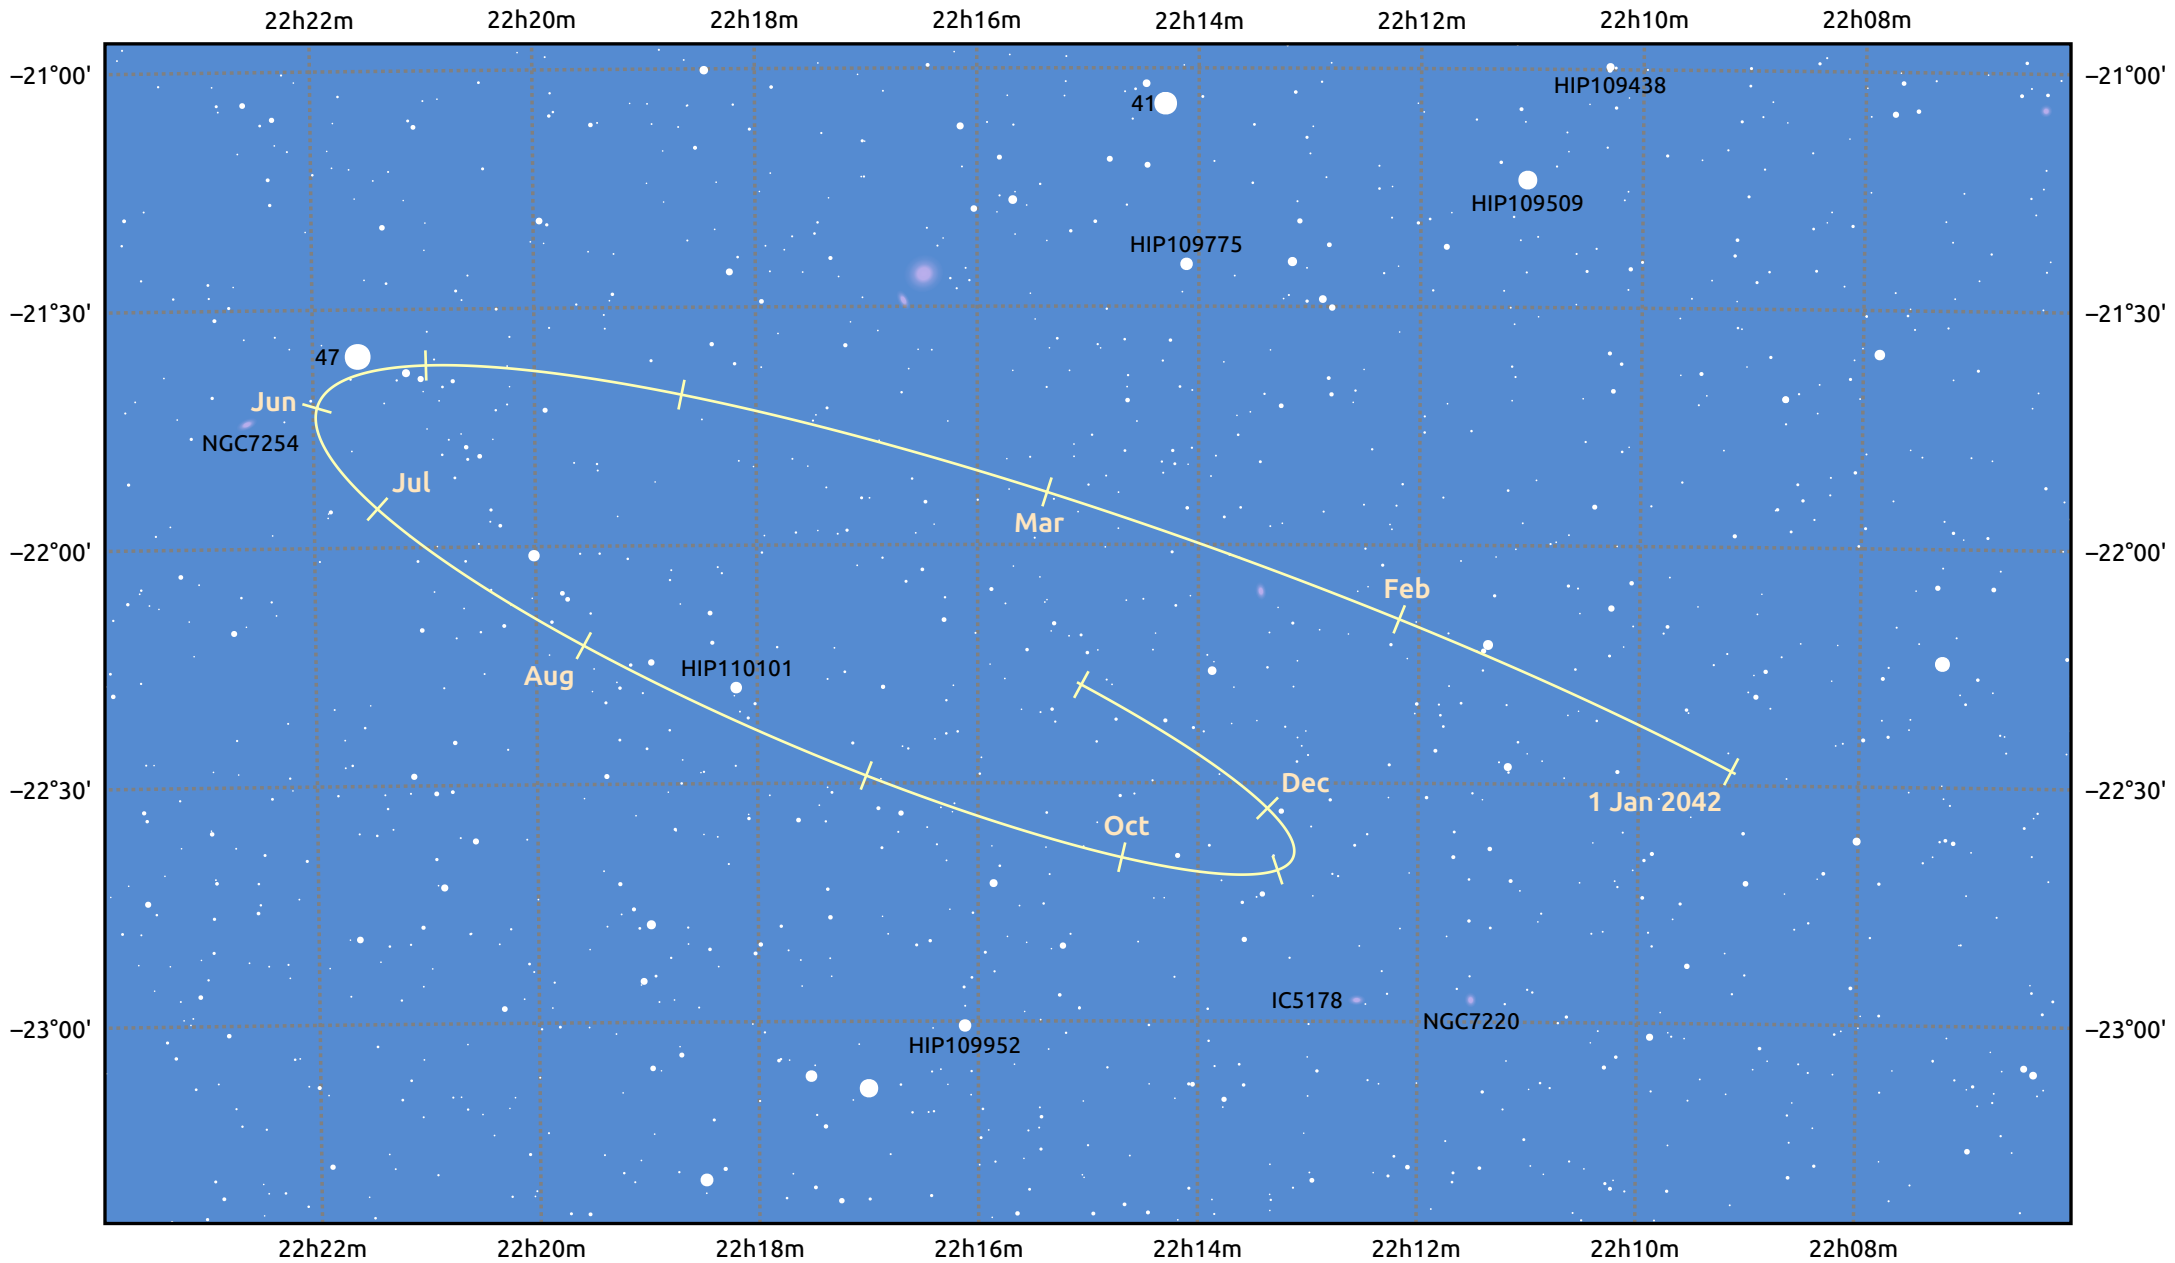

# The path of Pluto in 2042

© Dominic Ford 2011–2025. Date markers placed at midnight UTC. Downloaded from <https://in-the-sky.org>

Magnitude scale: 14.0 13.0 12.0 11.0 10.0 9.0 8.0 7.0 6.0 5.0

— Ecliptic Plane

Galaxy Bright nebula Open cluster Globular cluster Planetary nebula

Date	Mag
2042 Jan 1	15.7
2042 Apr 1	15.7
2042 Jul 1	15.6
2042 Oct 1	15.6
2043 Jan 1	15.7