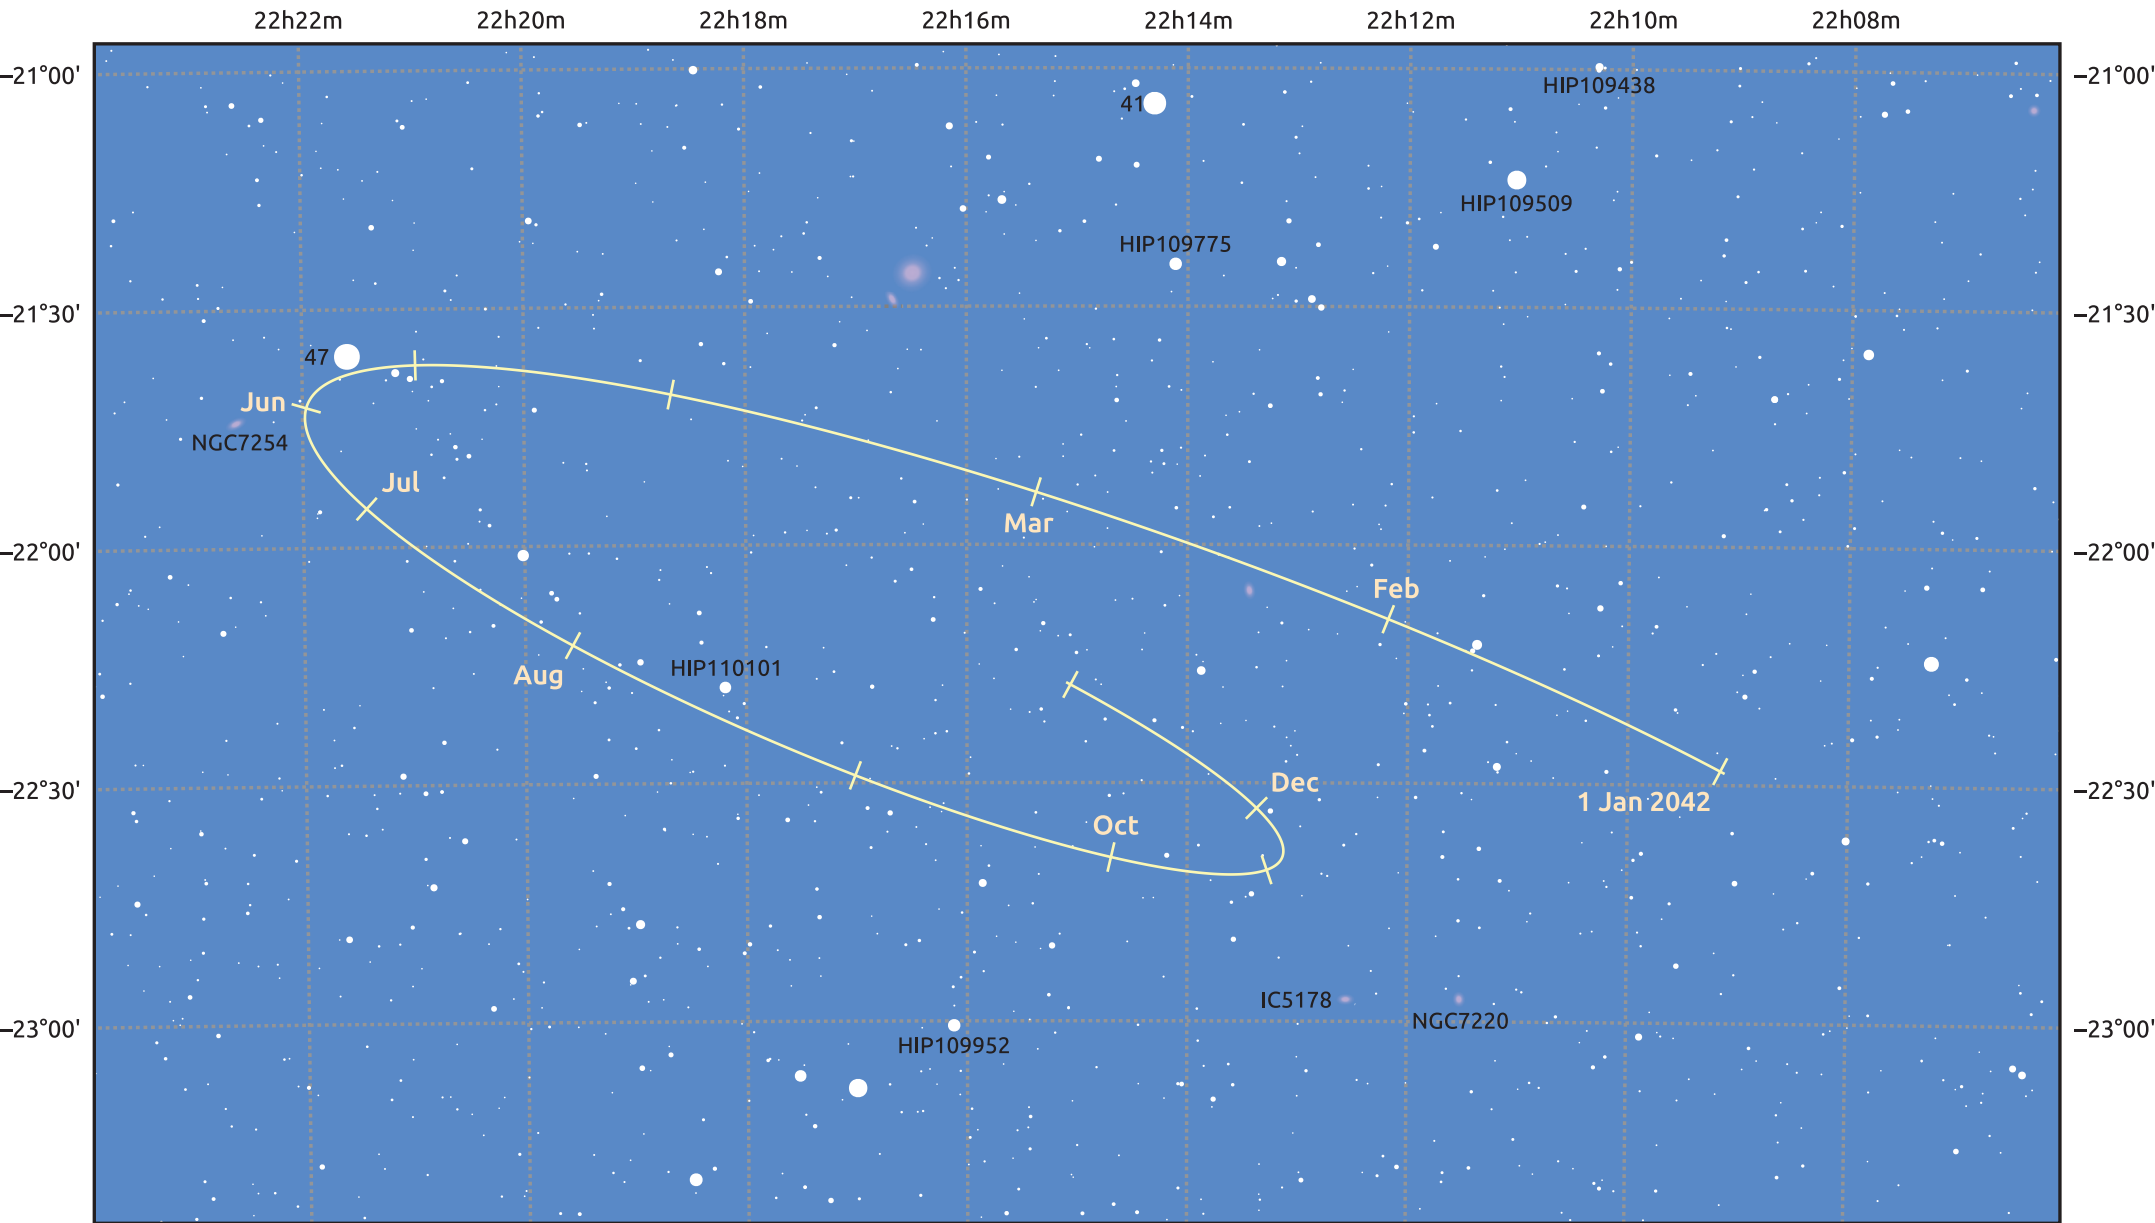

The path of Pluto in 2042

© Dominic Ford 2011–2025. Date markers placed at midnight UTC. Downloaded from <https://in-the-sky.org>

Magnitude scale: 14.0 13.0 12.0 11.0 10.0 9.0 8.0 7.0 6.0 5.0

— Ecliptic Plane

Galaxy Bright nebula Open cluster Globular cluster Planetary nebula

Date	Mag
2042 Jan 1	15.7
2042 Apr 1	15.7
2042 Jul 1	15.6
2042 Oct 1	15.6
2043 Jan 1	15.7