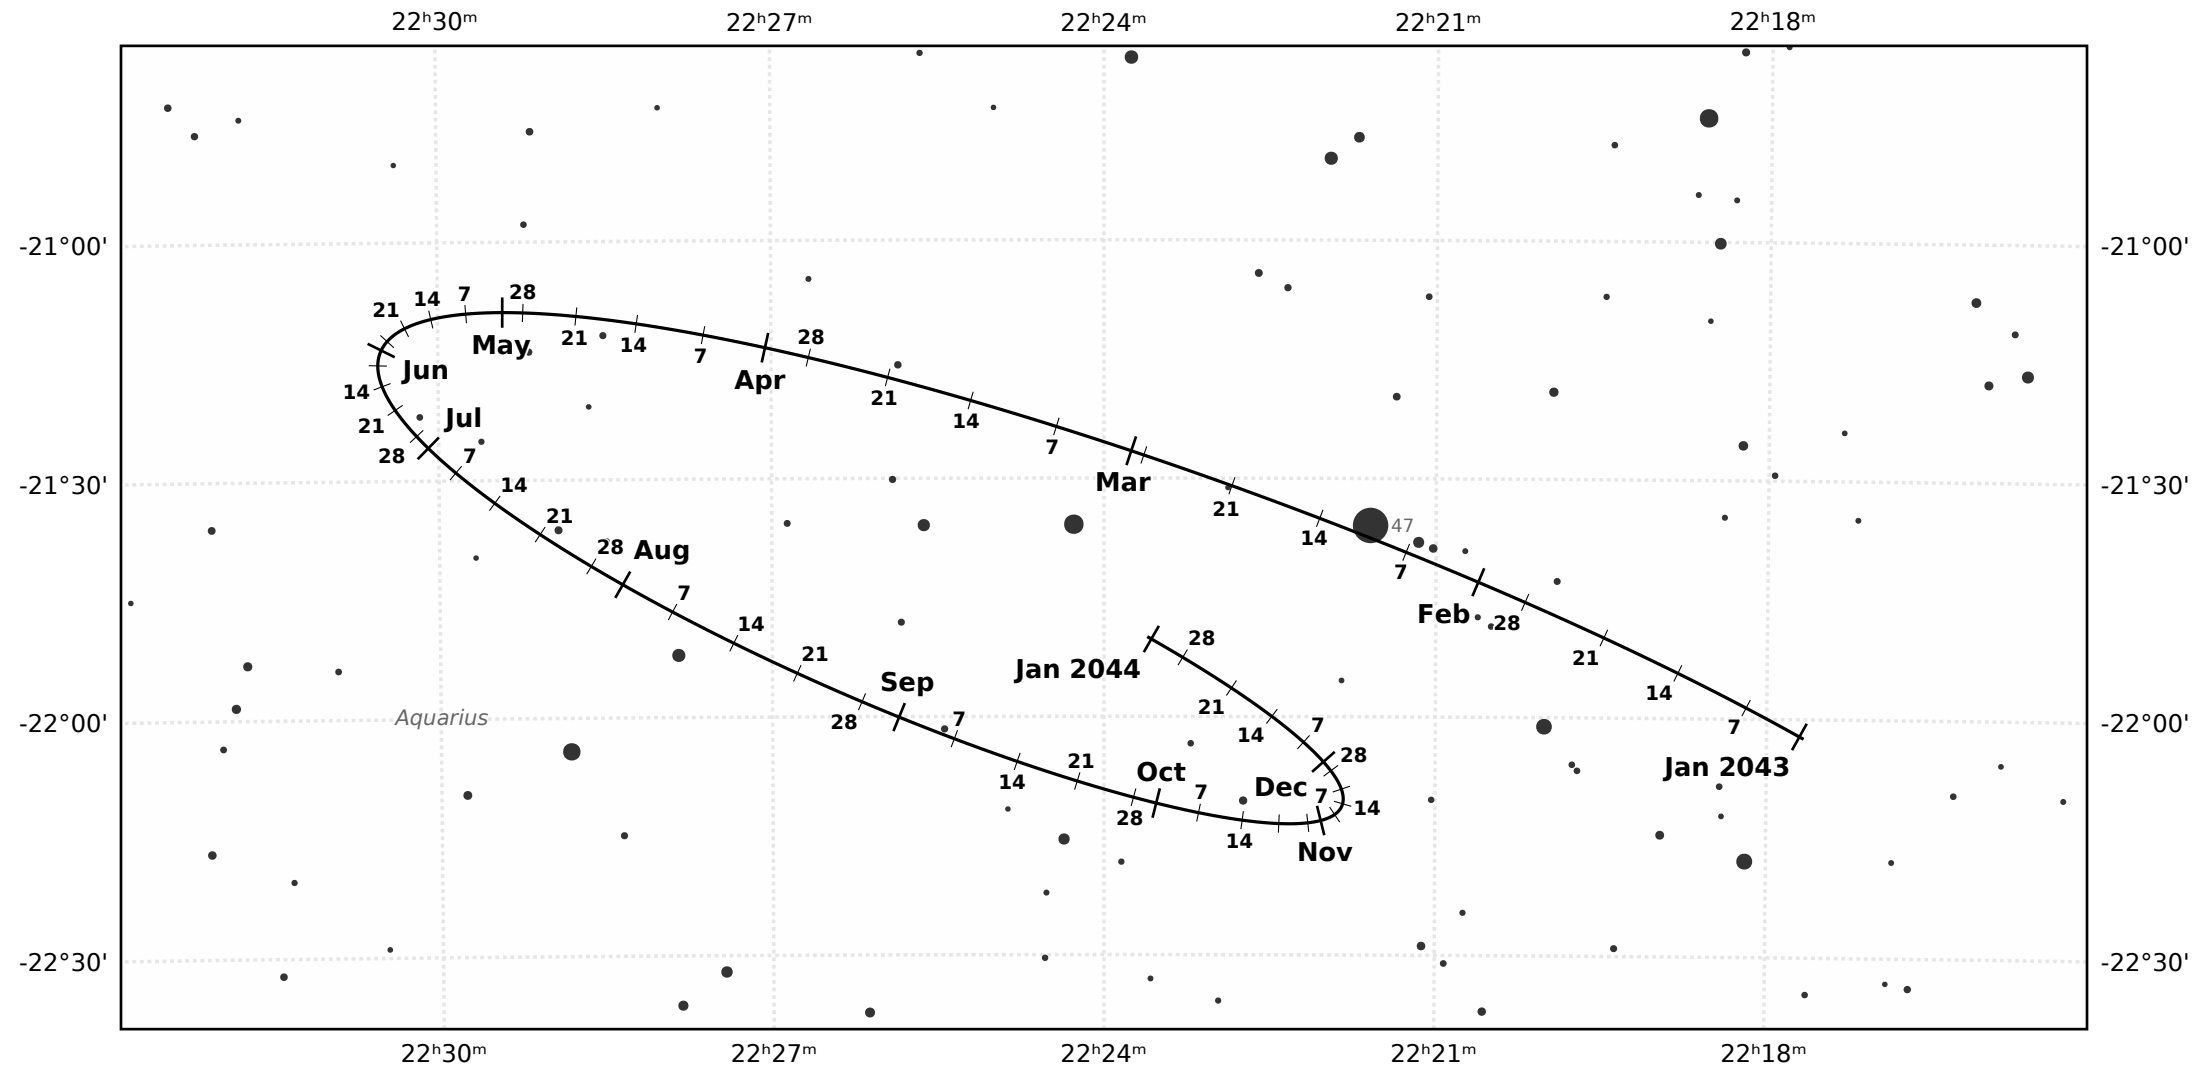

The path of Pluto in 2043

© Dominic Ford 2011-2021. Downloaded from <https://in-the-sky.org>

Magnitude scale: ● 11.0 ● 10.5 ● 10.0 ● 9.5 ● 9.0 ● 8.5 ● 8.0 ● 7.5 ● 7.0 ● 6.5 ● 6.0 ● 5.5 ● 5.0

— The Equator — Ecliptic Plane — Galactic Plane