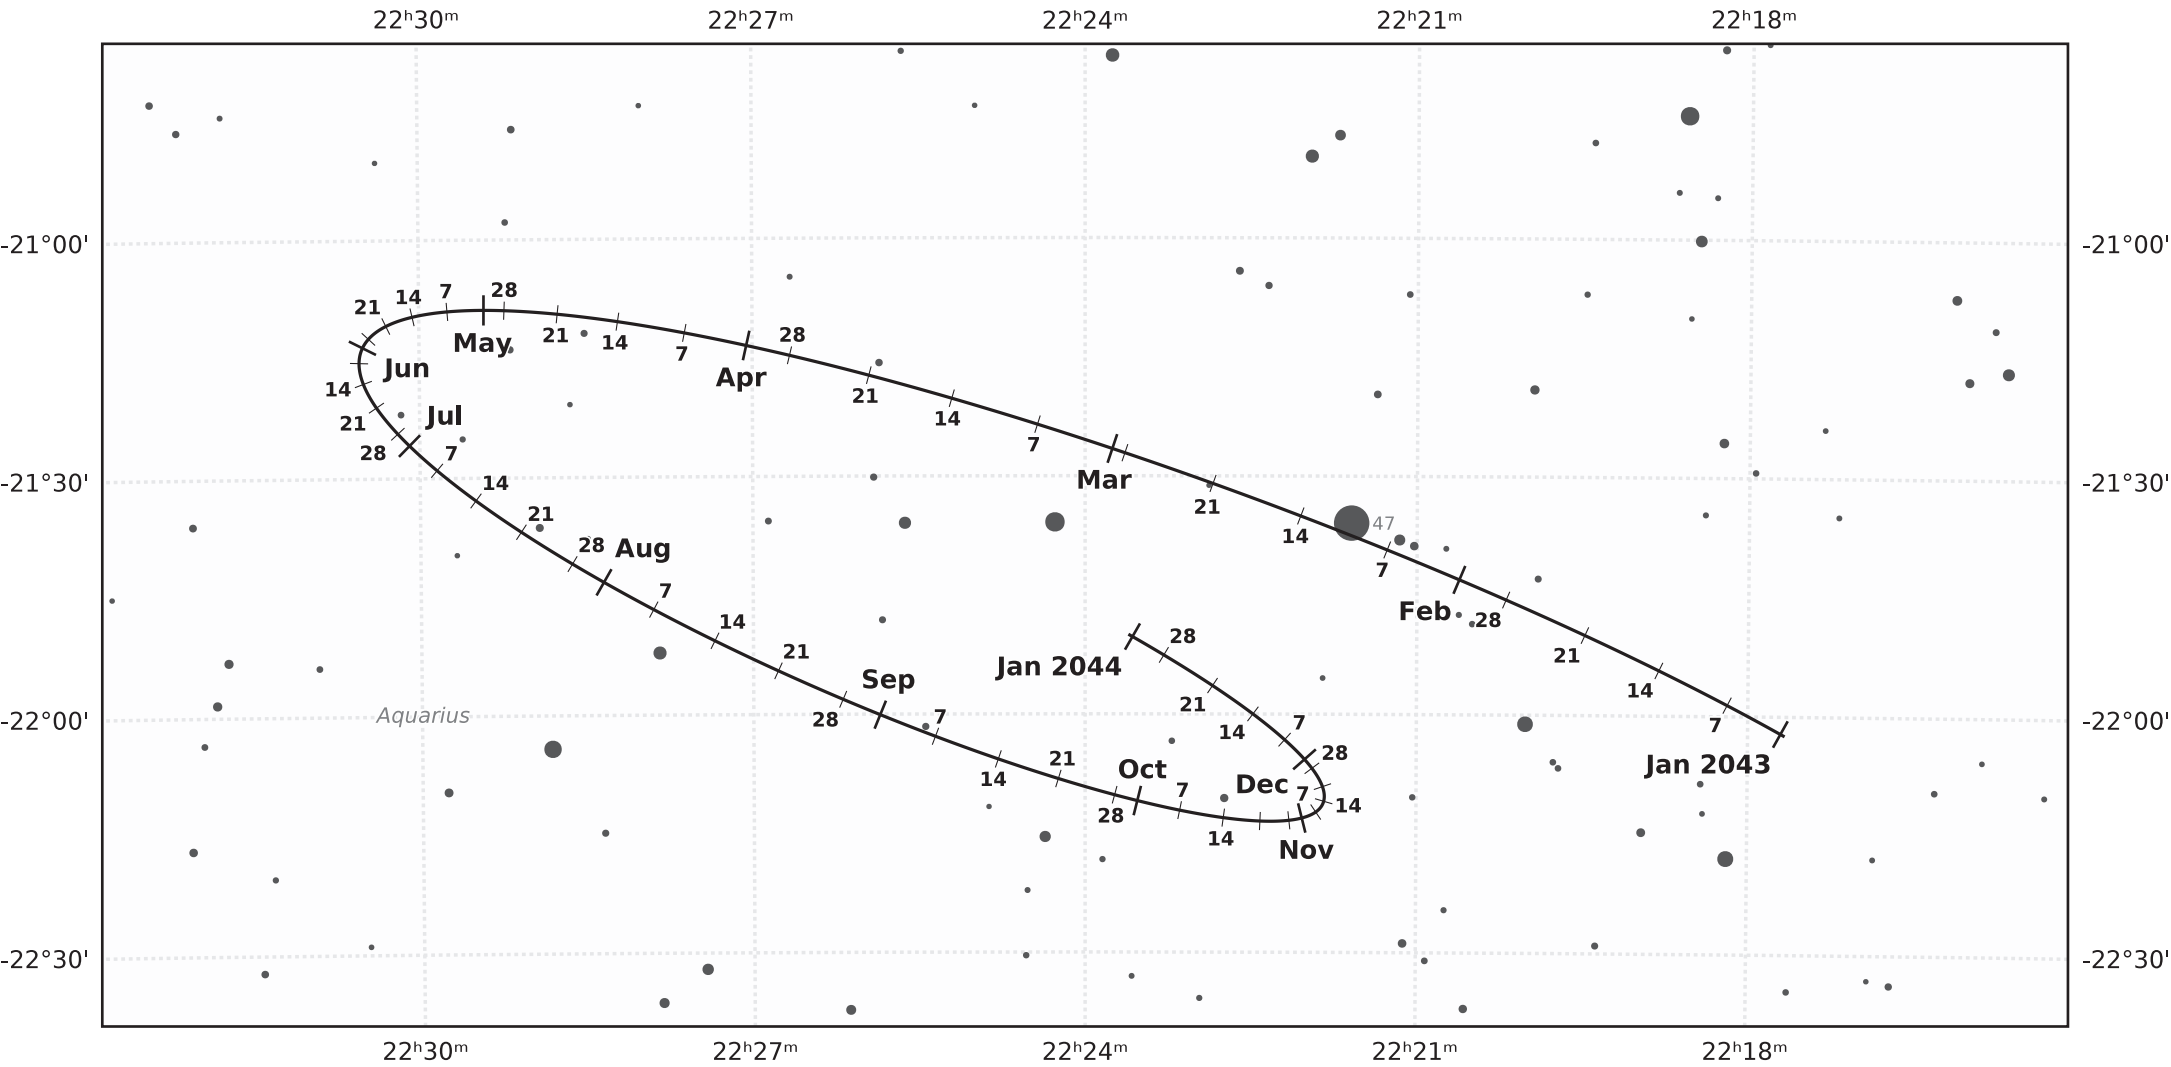

The path of Pluto in 2043

© Dominic Ford 2011-2021. Downloaded from <https://in-the-sky.org>

Magnitude scale: •11.0 •10.5 •10.0 •9.5 •9.0 •8.5 •8.0 •7.5 •7.0 ●6.5 ●6.0 ●5.5 ●5.0

— The Equator

— Ecliptic Plane

— Galactic Plane