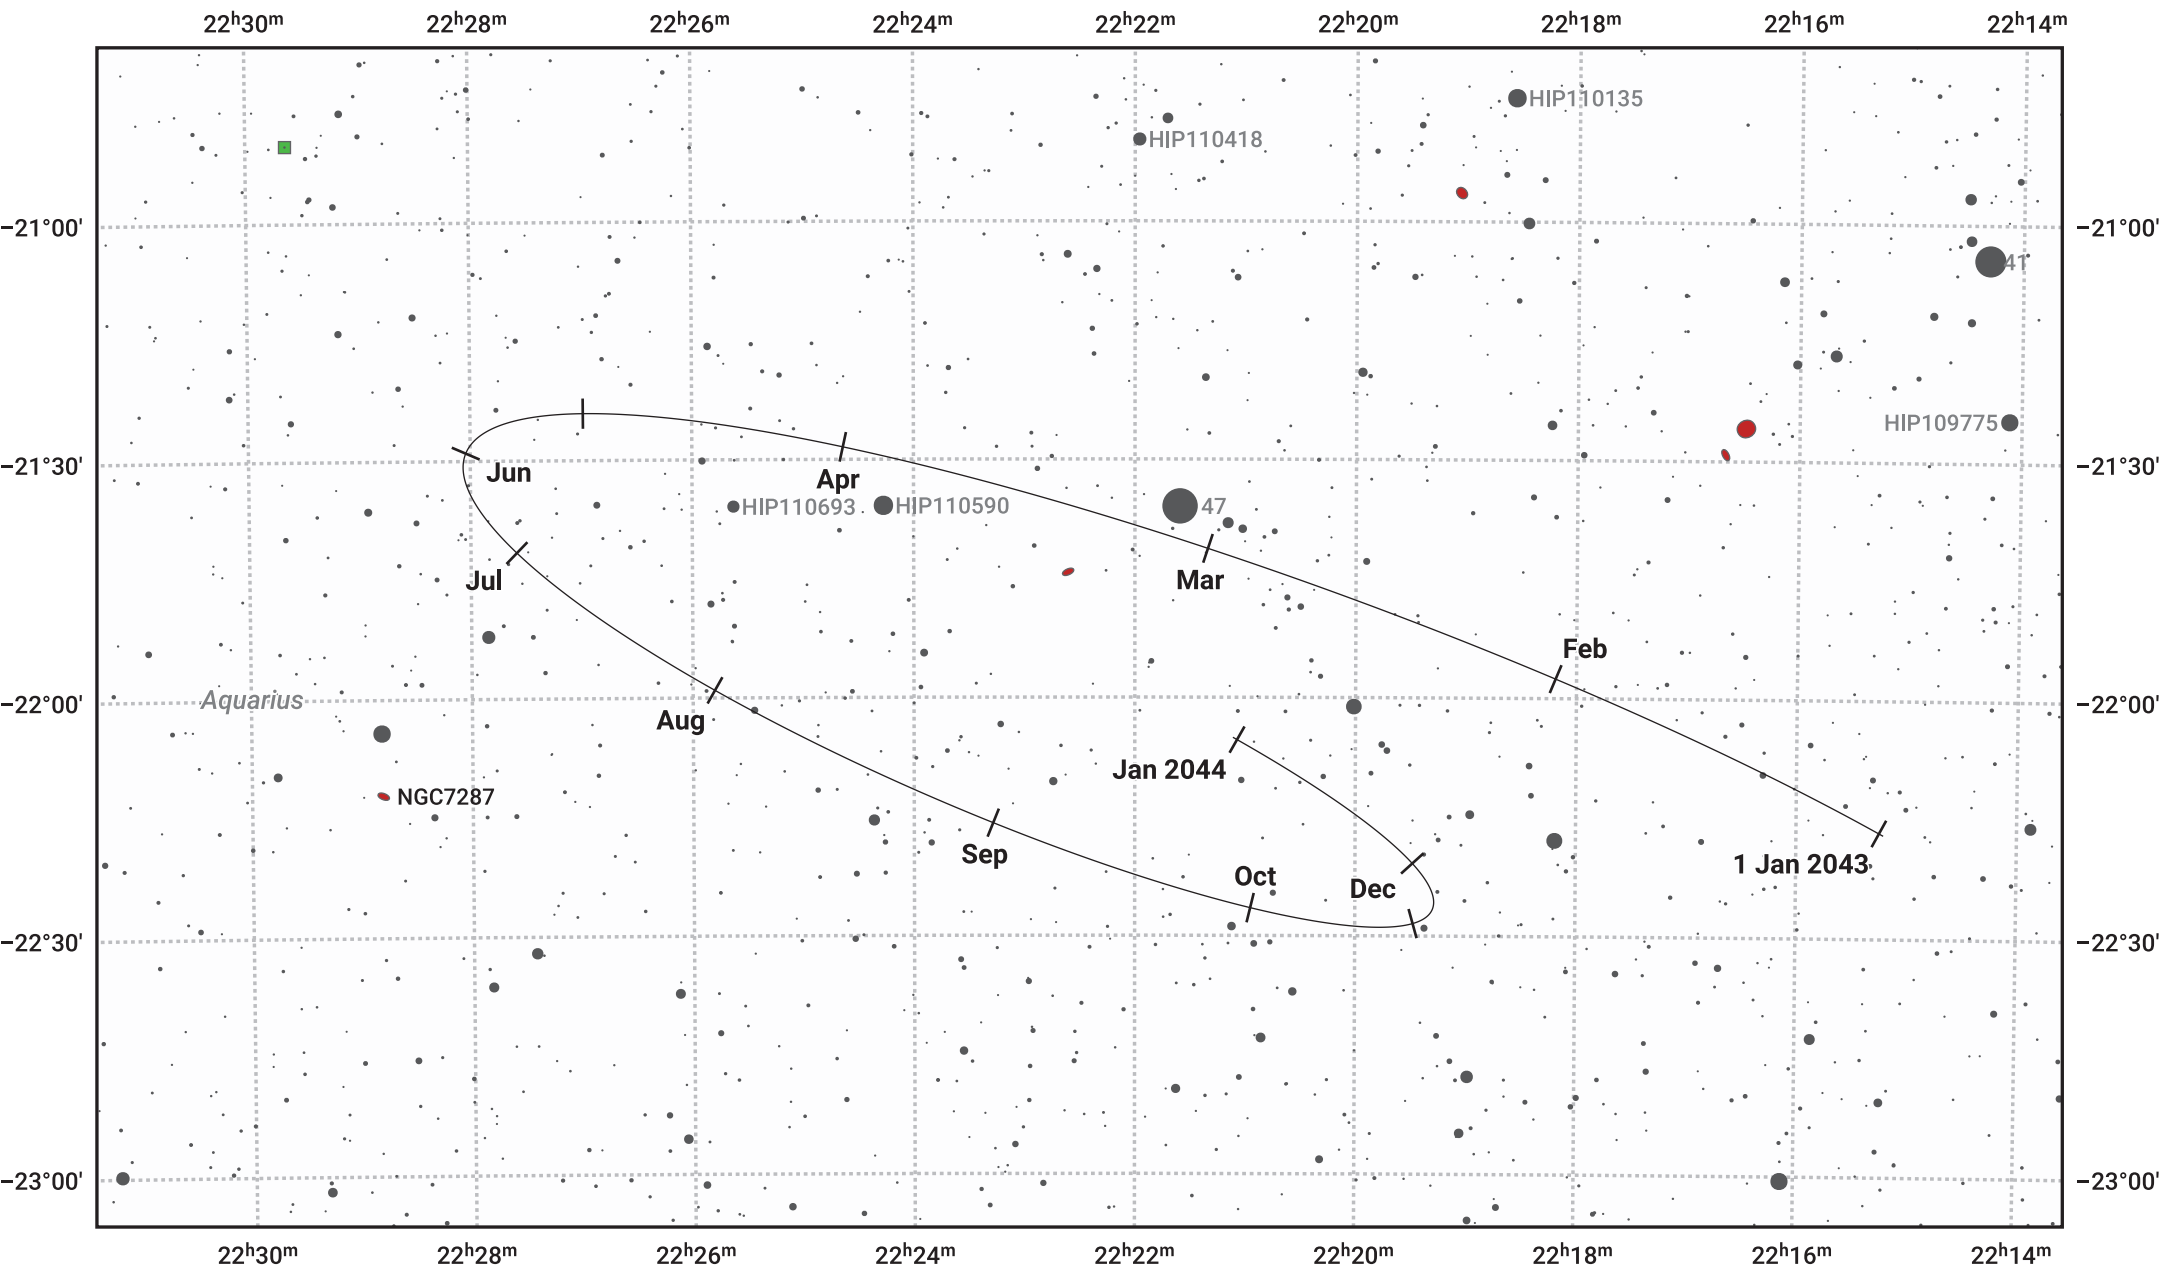

The path of Pluto in 2043

© Dominic Ford 2011–2024. Date markers placed at midnight UTC. Downloaded from <https://in-the-sky.org>

Magnitude scale: 14.0 13.0 12.0 11.0 10.0 9.0 8.0 7.0 6.0 5.0

— Ecliptic Plane

- Galaxy
- Bright nebula
- Open cluster
- ⊕ Globular cluster

Date	Mag
2043 Jan 1	15.7
2043 Apr 1	15.7
2043 Jul 1	15.7
2043 Oct 1	15.7
2044 Jan 1	15.8