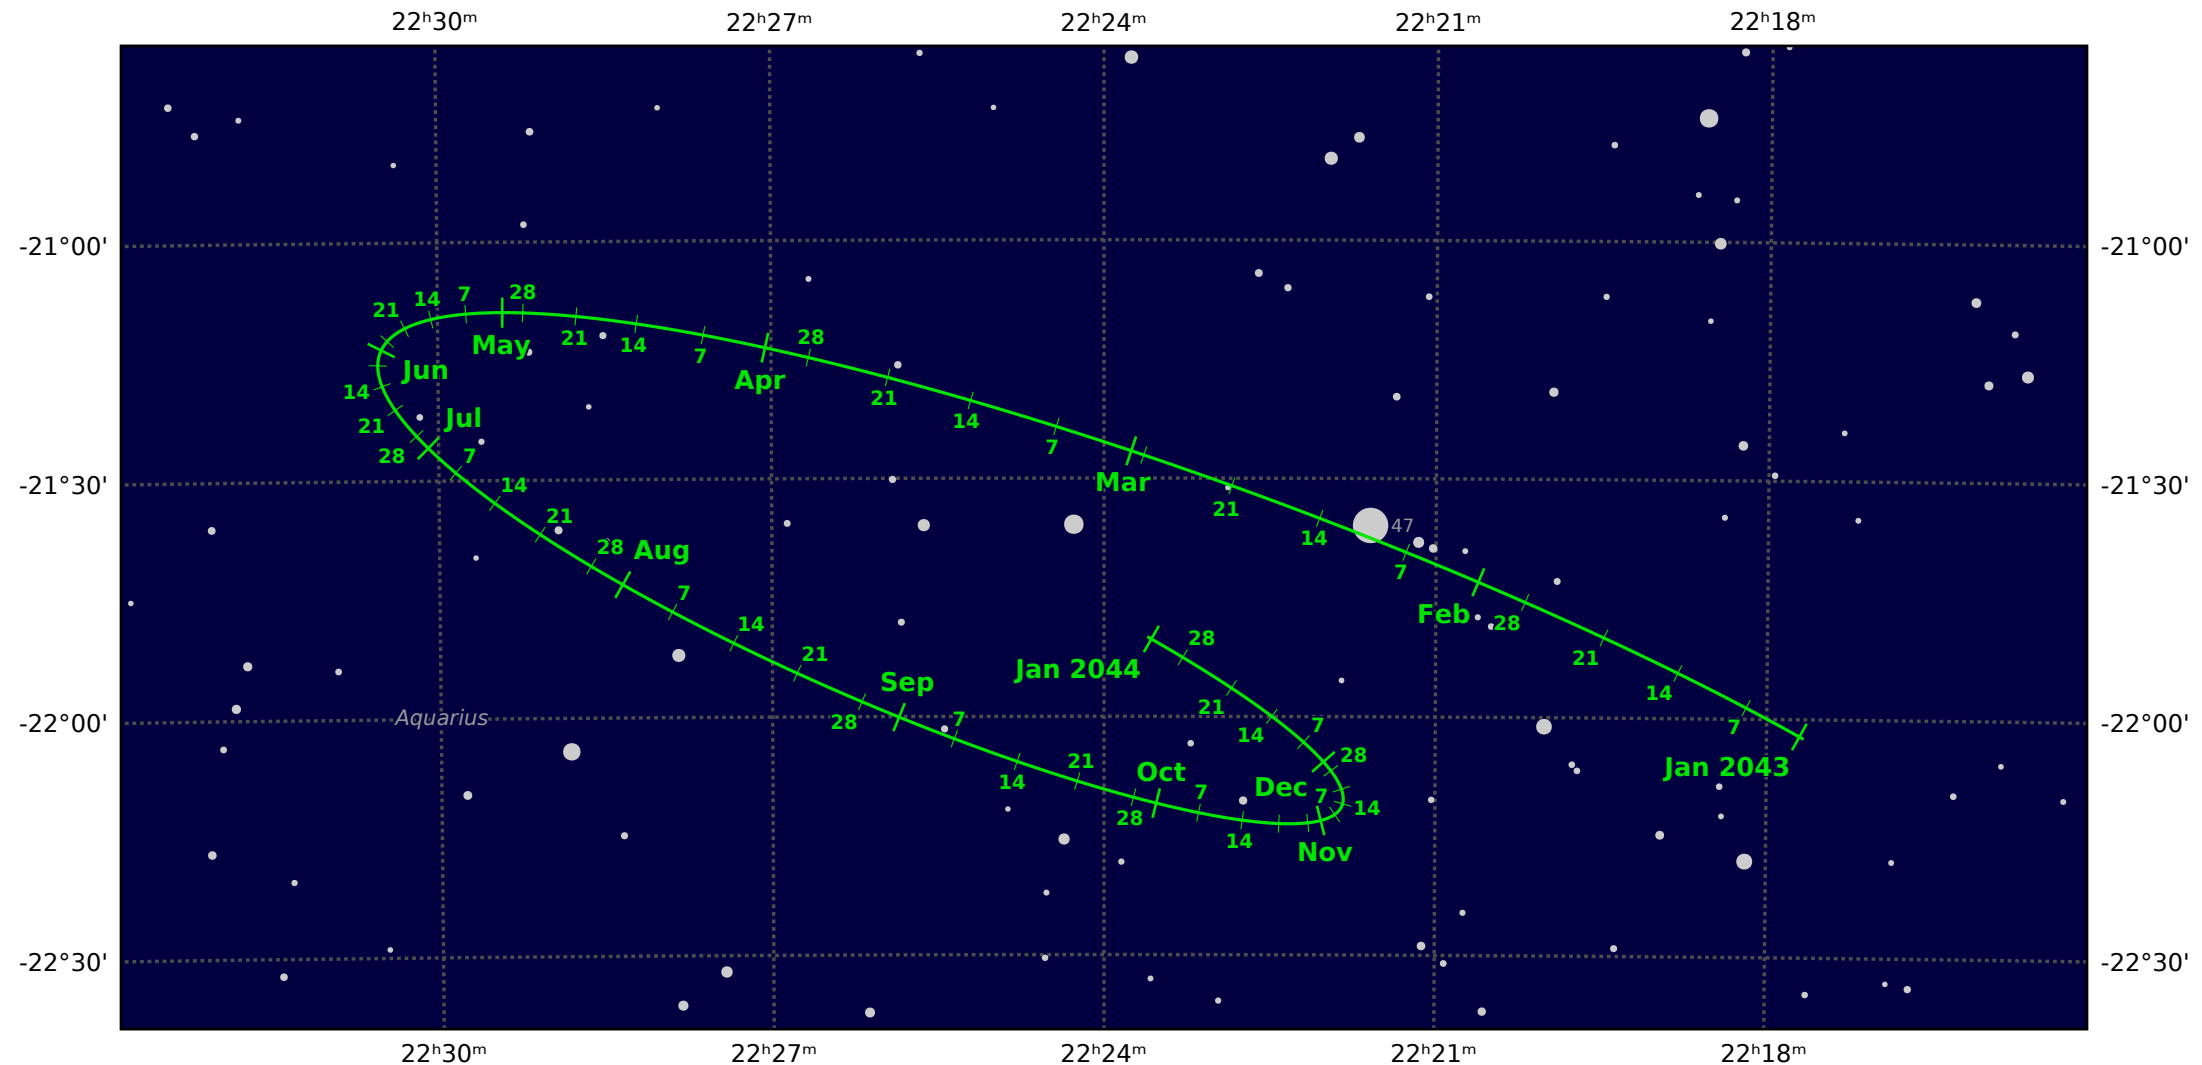

The path of Pluto in 2043

© Dominic Ford 2011–2021. Downloaded from <https://in-the-sky.org>

Magnitude scale: • 11.0 • 10.5 • 10.0 • 9.5 • 9.0 • 8.5 • 8.0 • 7.5 • 7.0 • 6.5 • 6.0 • 5.5 • 5.0

— Ecliptic Plane

— Galactic Plane