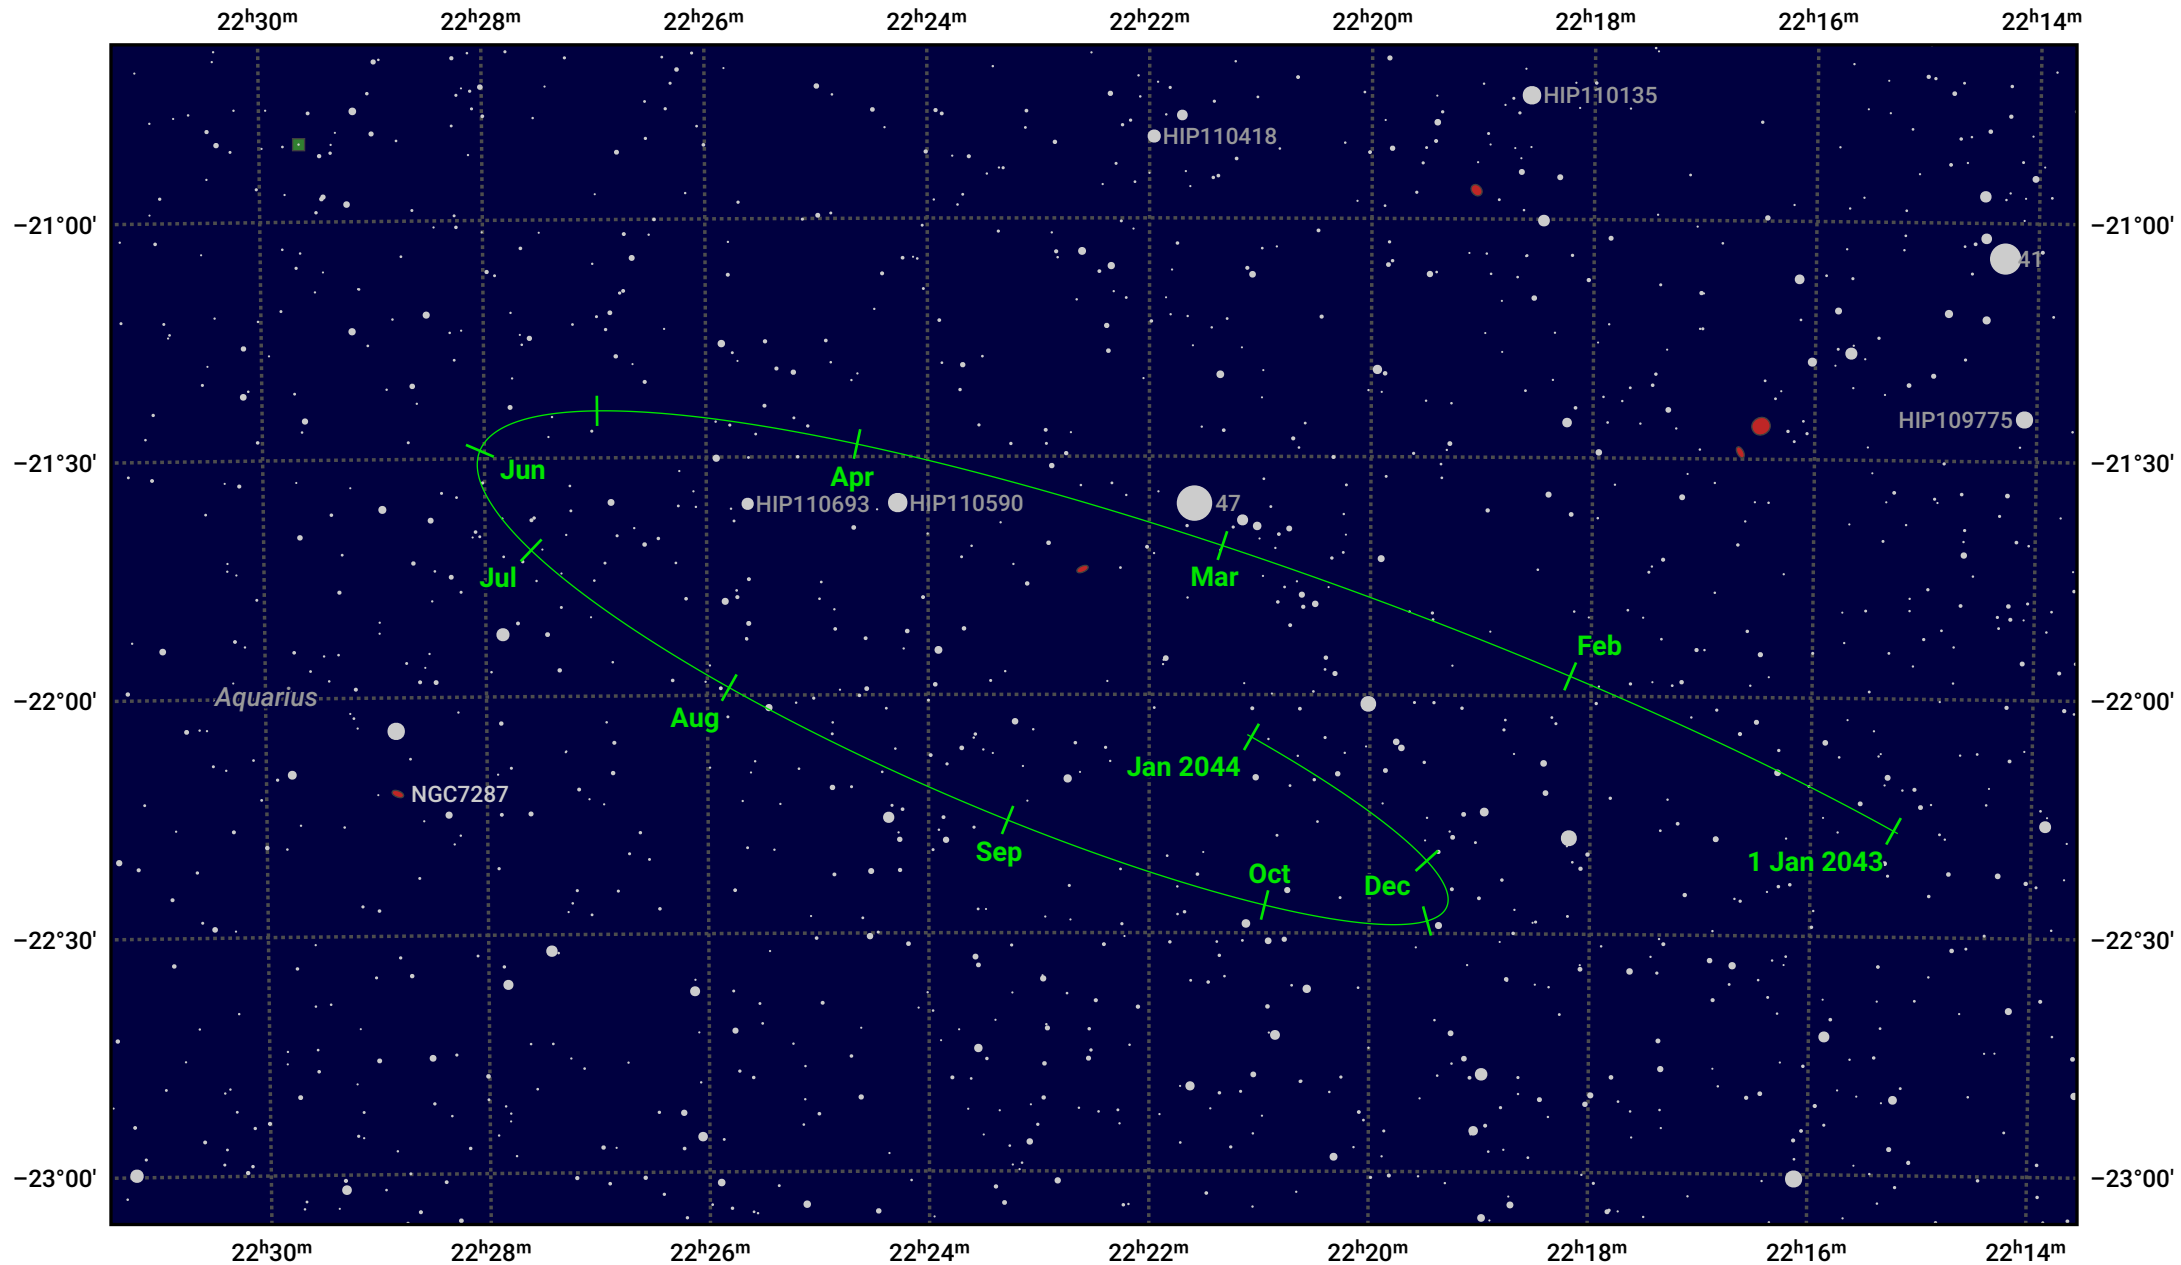

The path of Pluto in 2023

© Dominic Ford 2011–2024. Date markers placed at midnight UTC. Downloaded from <https://in-the-sky.org>

Magnitude scale: 14.0 13.0 12.0 11.0 10.0 9.0 8.0 7.0 6.0 5.0

— Ecliptic Plane

● Galaxy ■ Bright nebula ● Open cluster ● Globular cluster

Date	Mag
2023 Jan 1	15.7
2023 Apr 1	15.7
2023 Jul 1	15.7
2023 Oct 1	15.7
2024 Jan 1	15.8