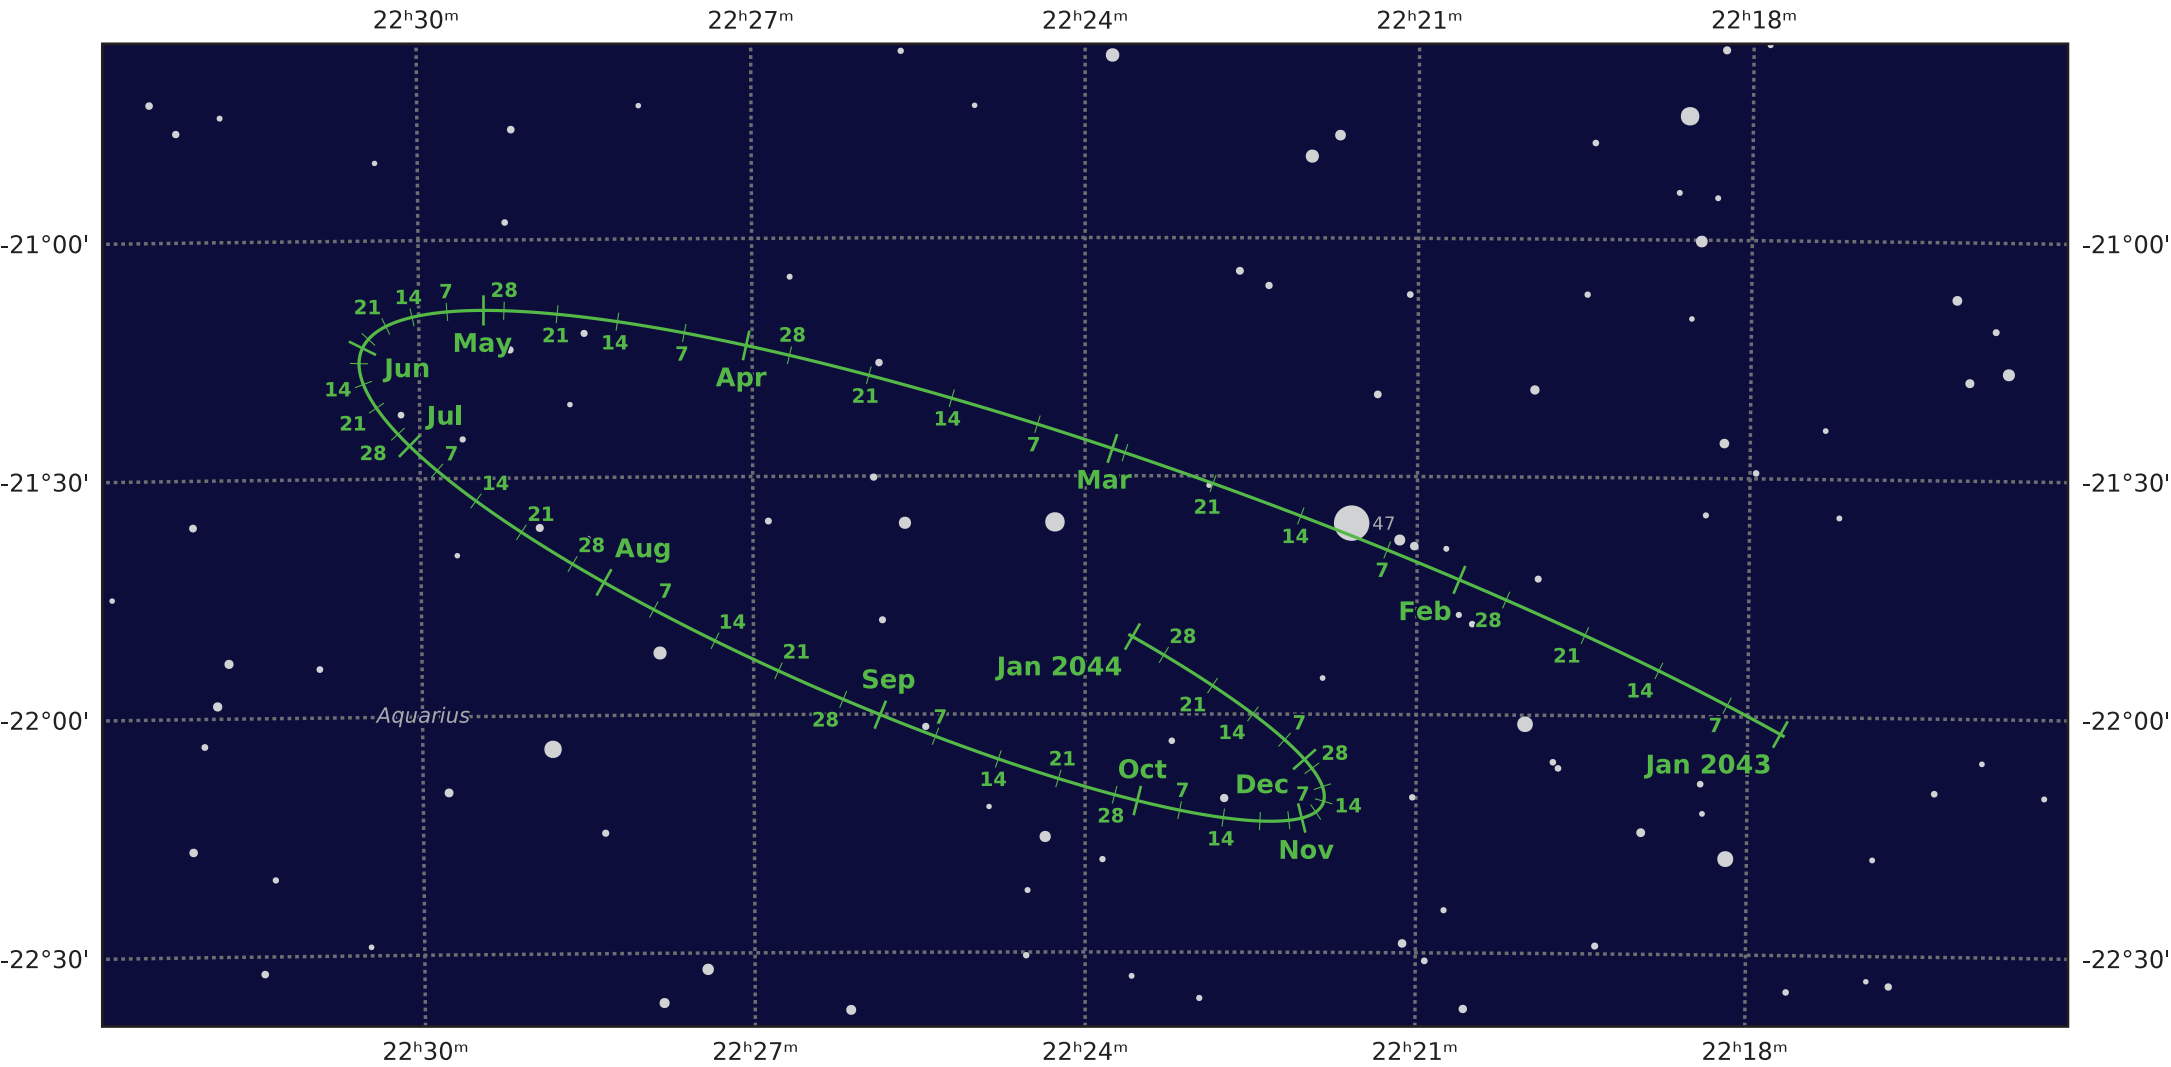

The path of Pluto in 2043

© Dominic Ford 2011-2021. Downloaded from <https://in-the-sky.org>

Magnitude scale: •11.0 •10.5 •10.0 •9.5 •9.0 •8.5 •8.0 •7.5 •7.0 ●6.5 ●6.0 ●5.5 ●5.0

— Ecliptic Plane — Galactic Plane