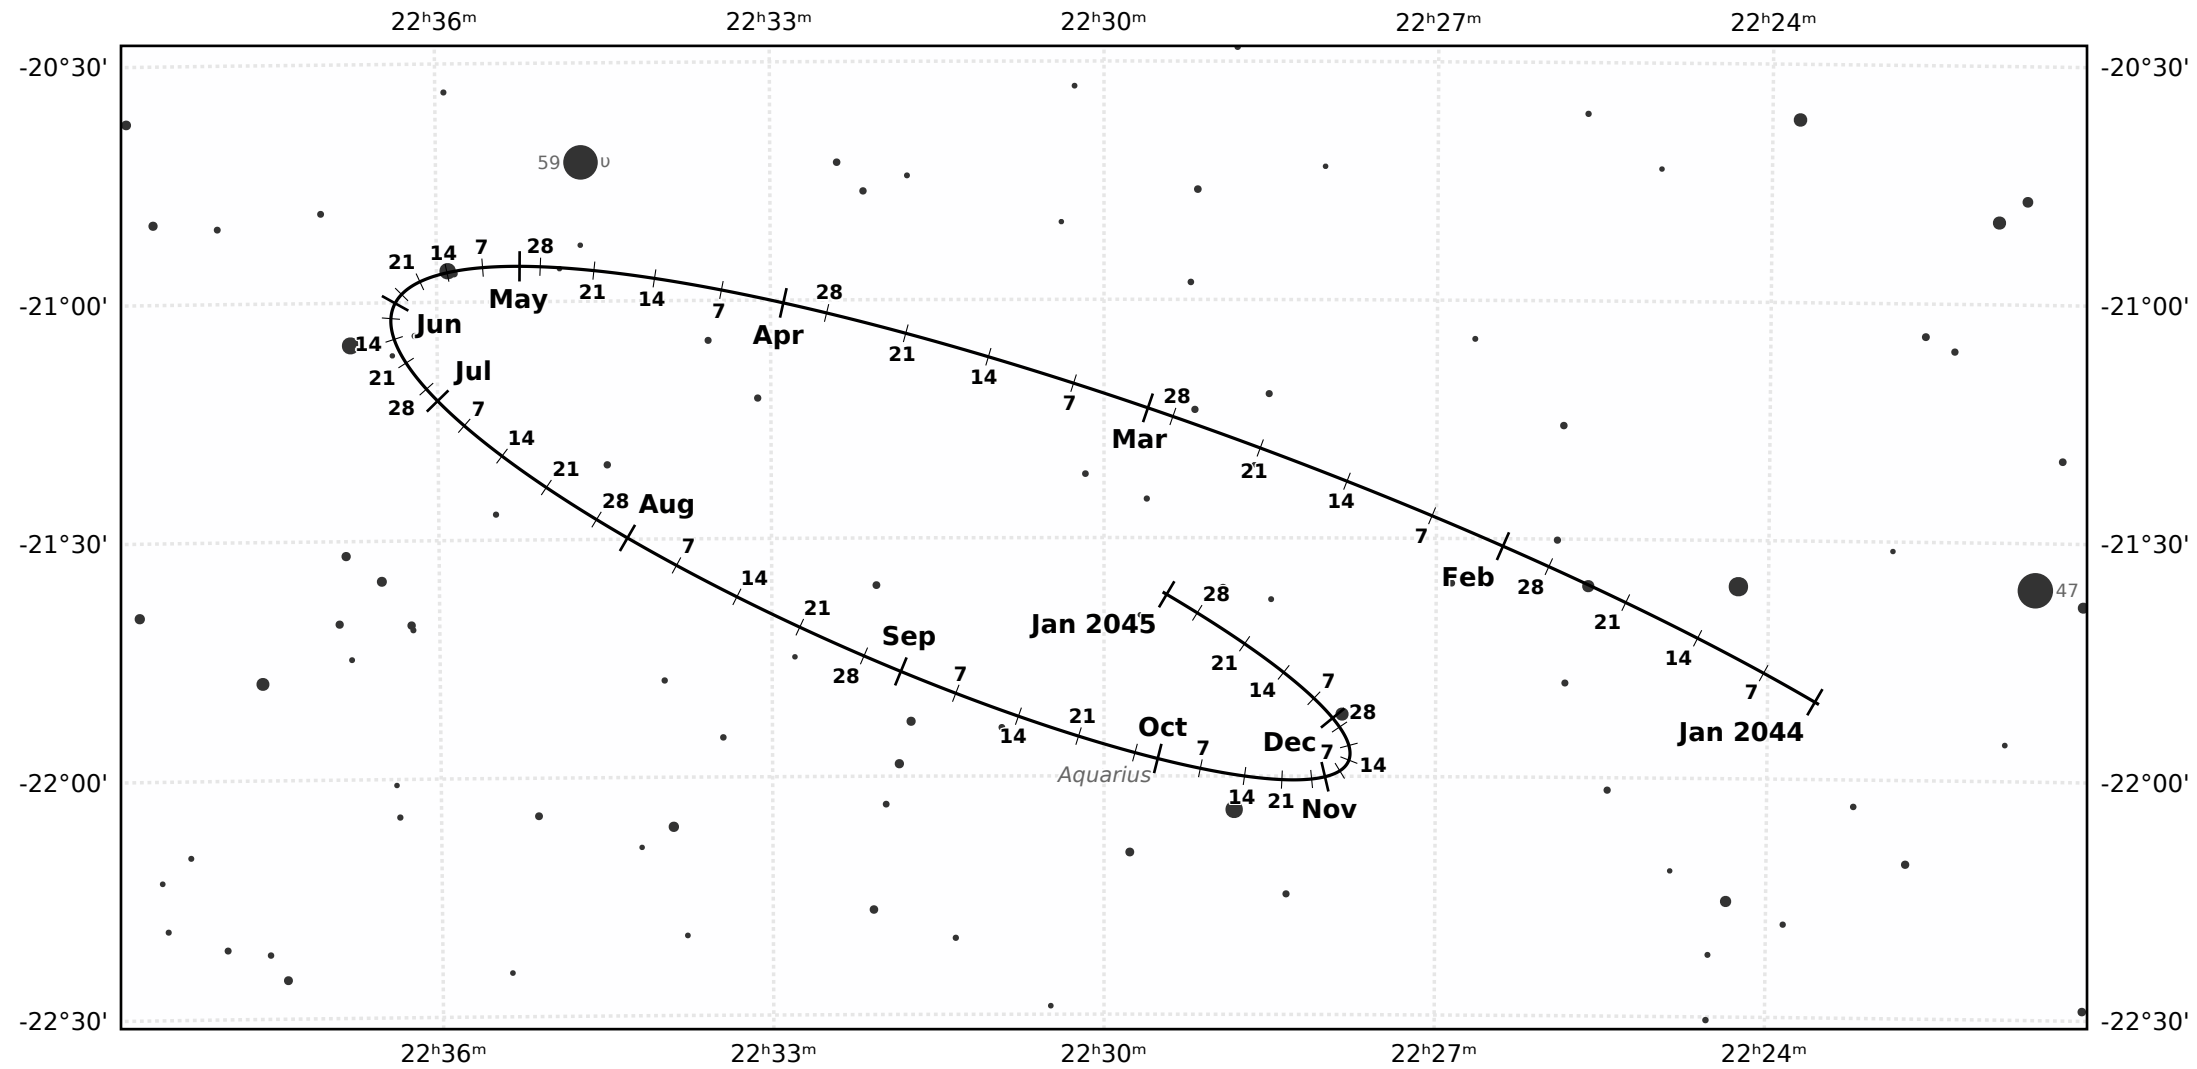

The path of Pluto in 2044

© Dominic Ford 2011-2021. Downloaded from <https://in-the-sky.org>

Magnitude scale: •11.0 •10.5 •10.0 •9.5 •9.0 •8.5 •8.0 •7.5 •7.0 •6.5 •6.0 •5.5 •5.0

— The Equator — Ecliptic Plane — Galactic Plane