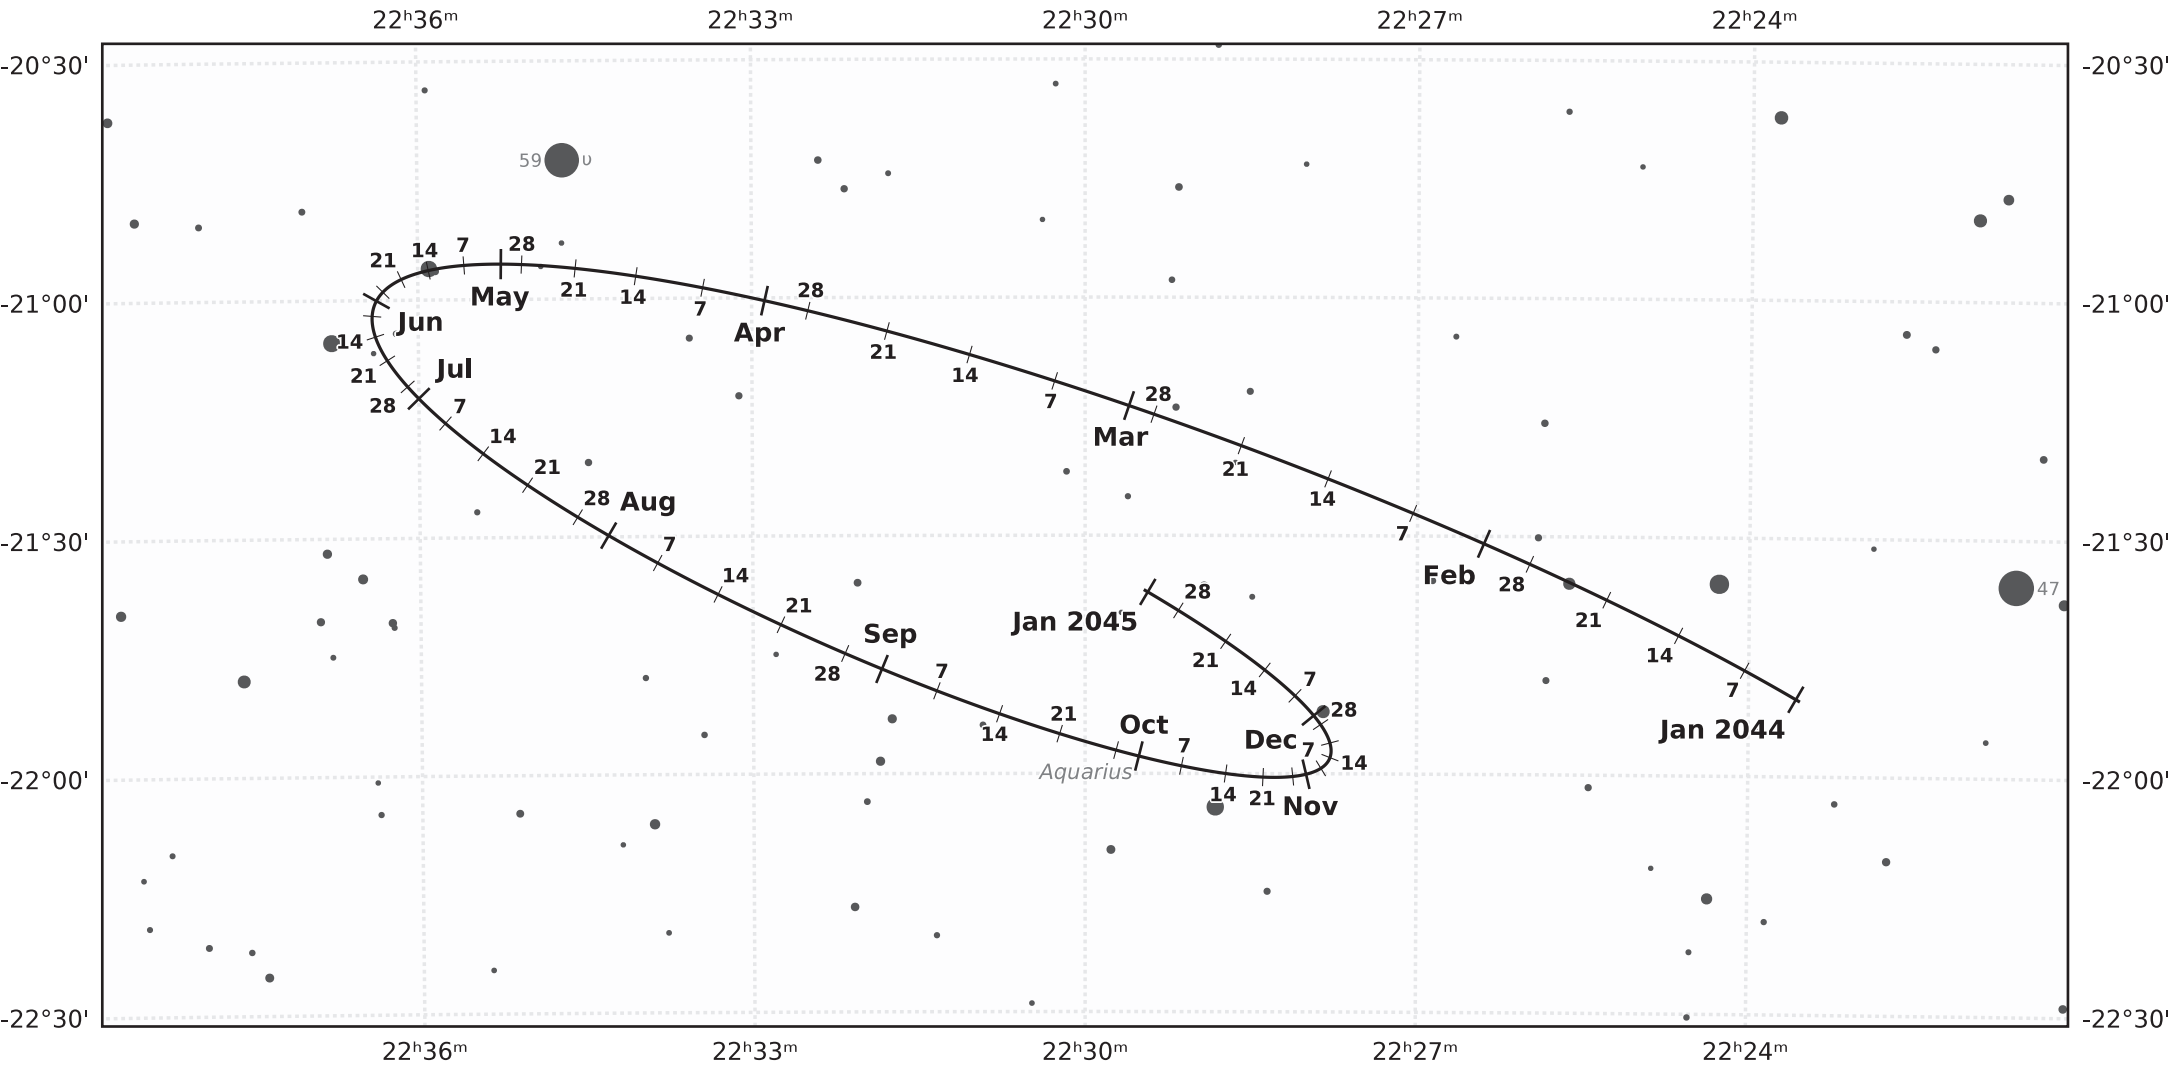

The path of Pluto in 2044

© Dominic Ford 2011-2021. Downloaded from <https://in-the-sky.org>

Magnitude scale: •11.0 •10.5 •10.0 •9.5 •9.0 •8.5 •8.0 •7.5 •7.0 ●6.5 ●6.0 ●5.5 ●5.0

— The Equator

— Ecliptic Plane

— Galactic Plane