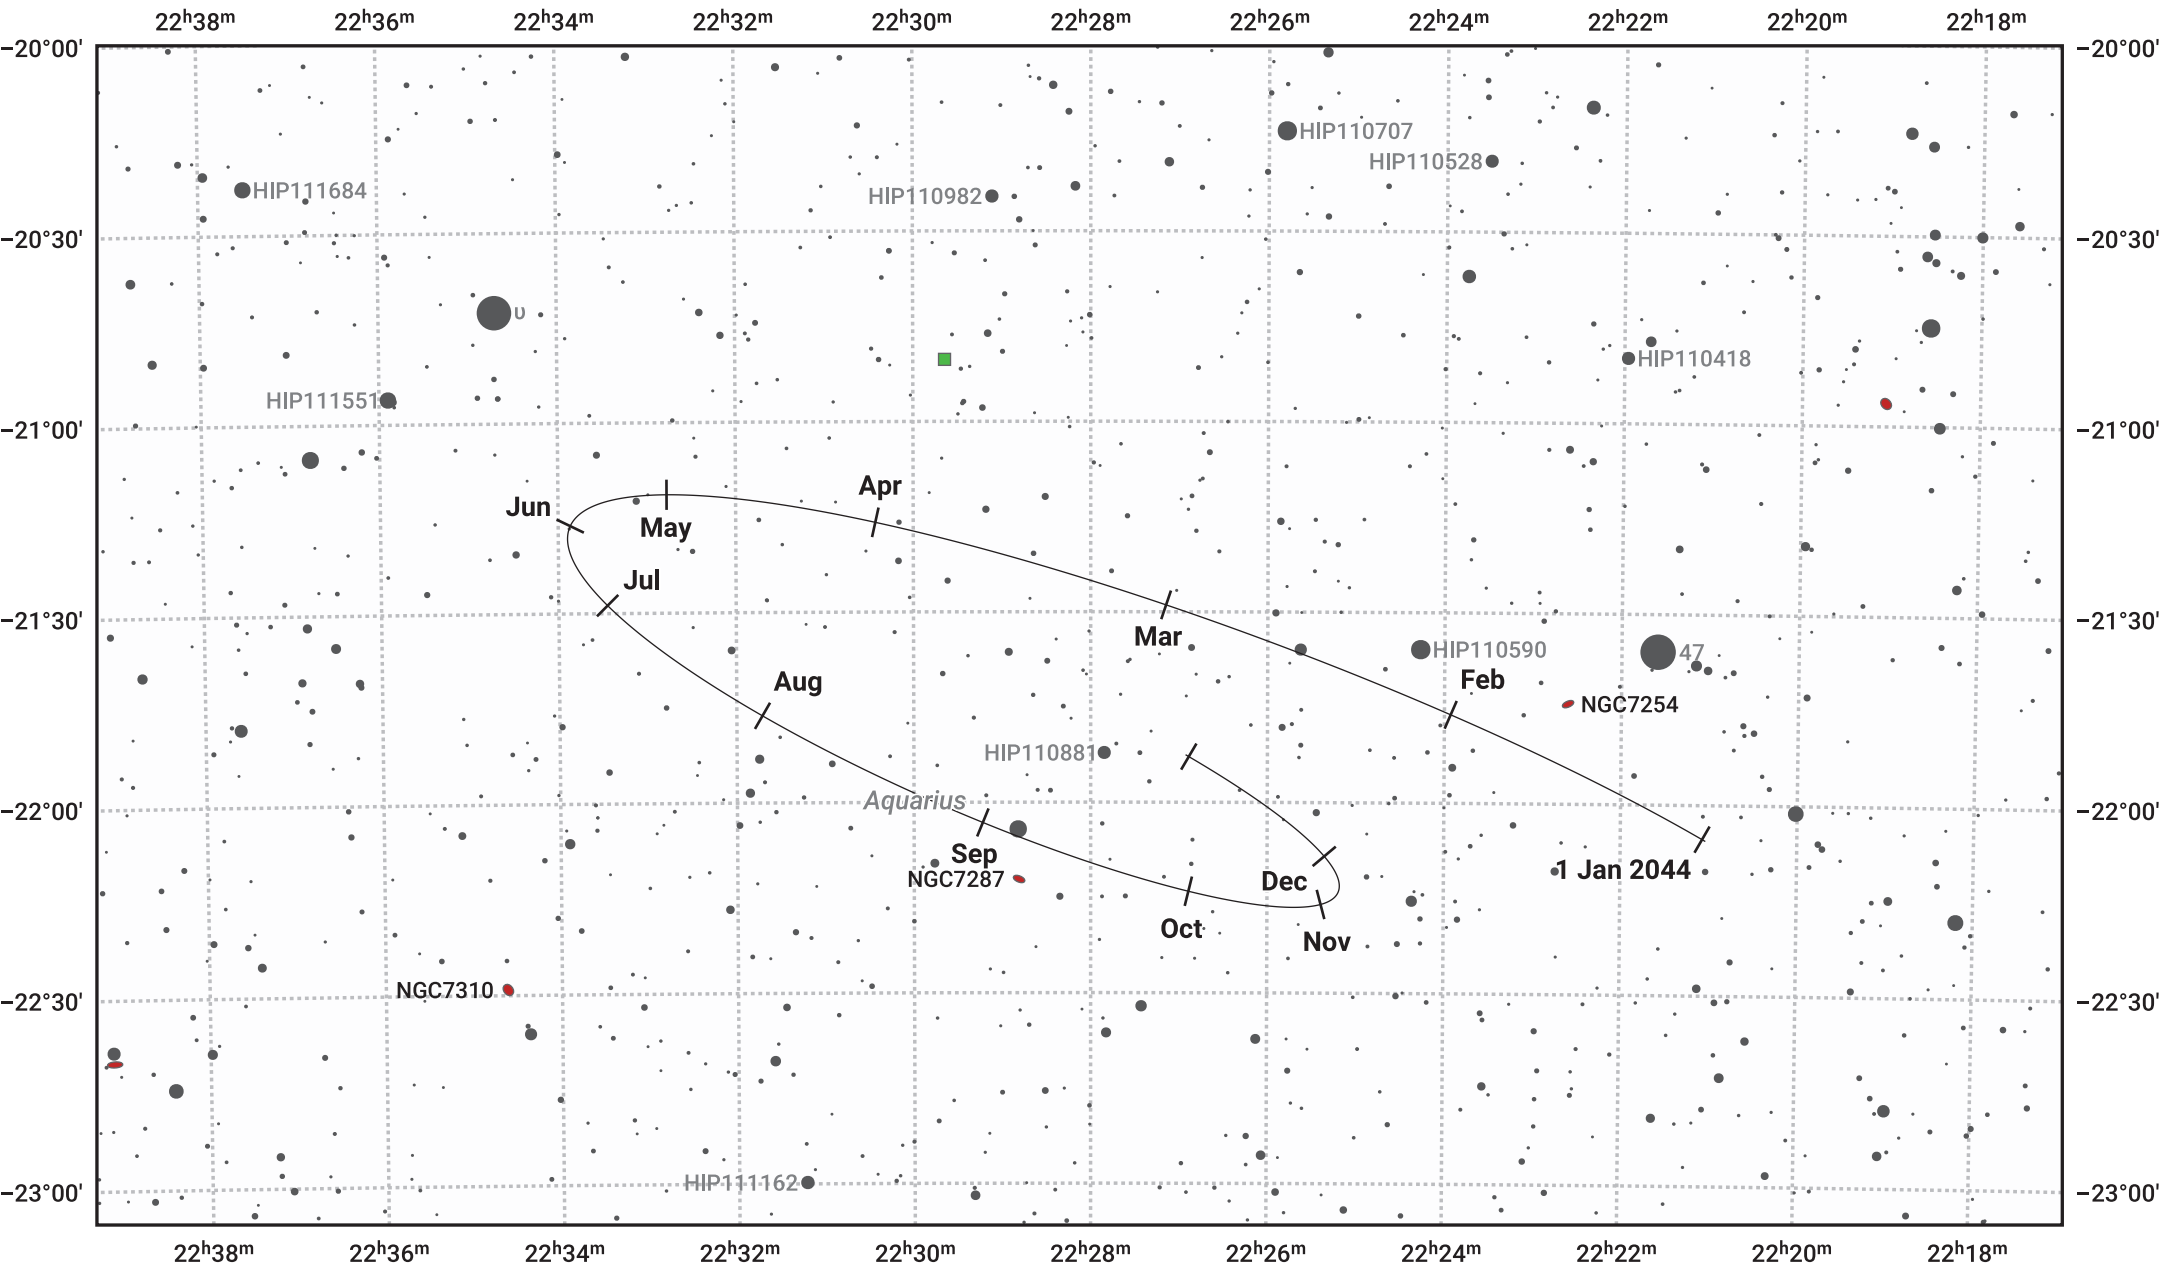

# The path of Pluto in 2044

© Dominic Ford 2011–2024. Date markers placed at midnight UTC. Downloaded from <https://in-the-sky.org>

Magnitude scale: 13.0 12.0 11.0 10.0 9.0 8.0 7.0 6.0 5.0

— Ecliptic Plane

- Galaxy
- Bright nebula
- Open cluster
- ⊕ Globular cluster

Date	Mag
2044 Jan 1	15.8
2044 Apr 1	15.8
2044 Jul 1	15.7
2044 Oct 1	15.7
2045 Jan 1	15.8