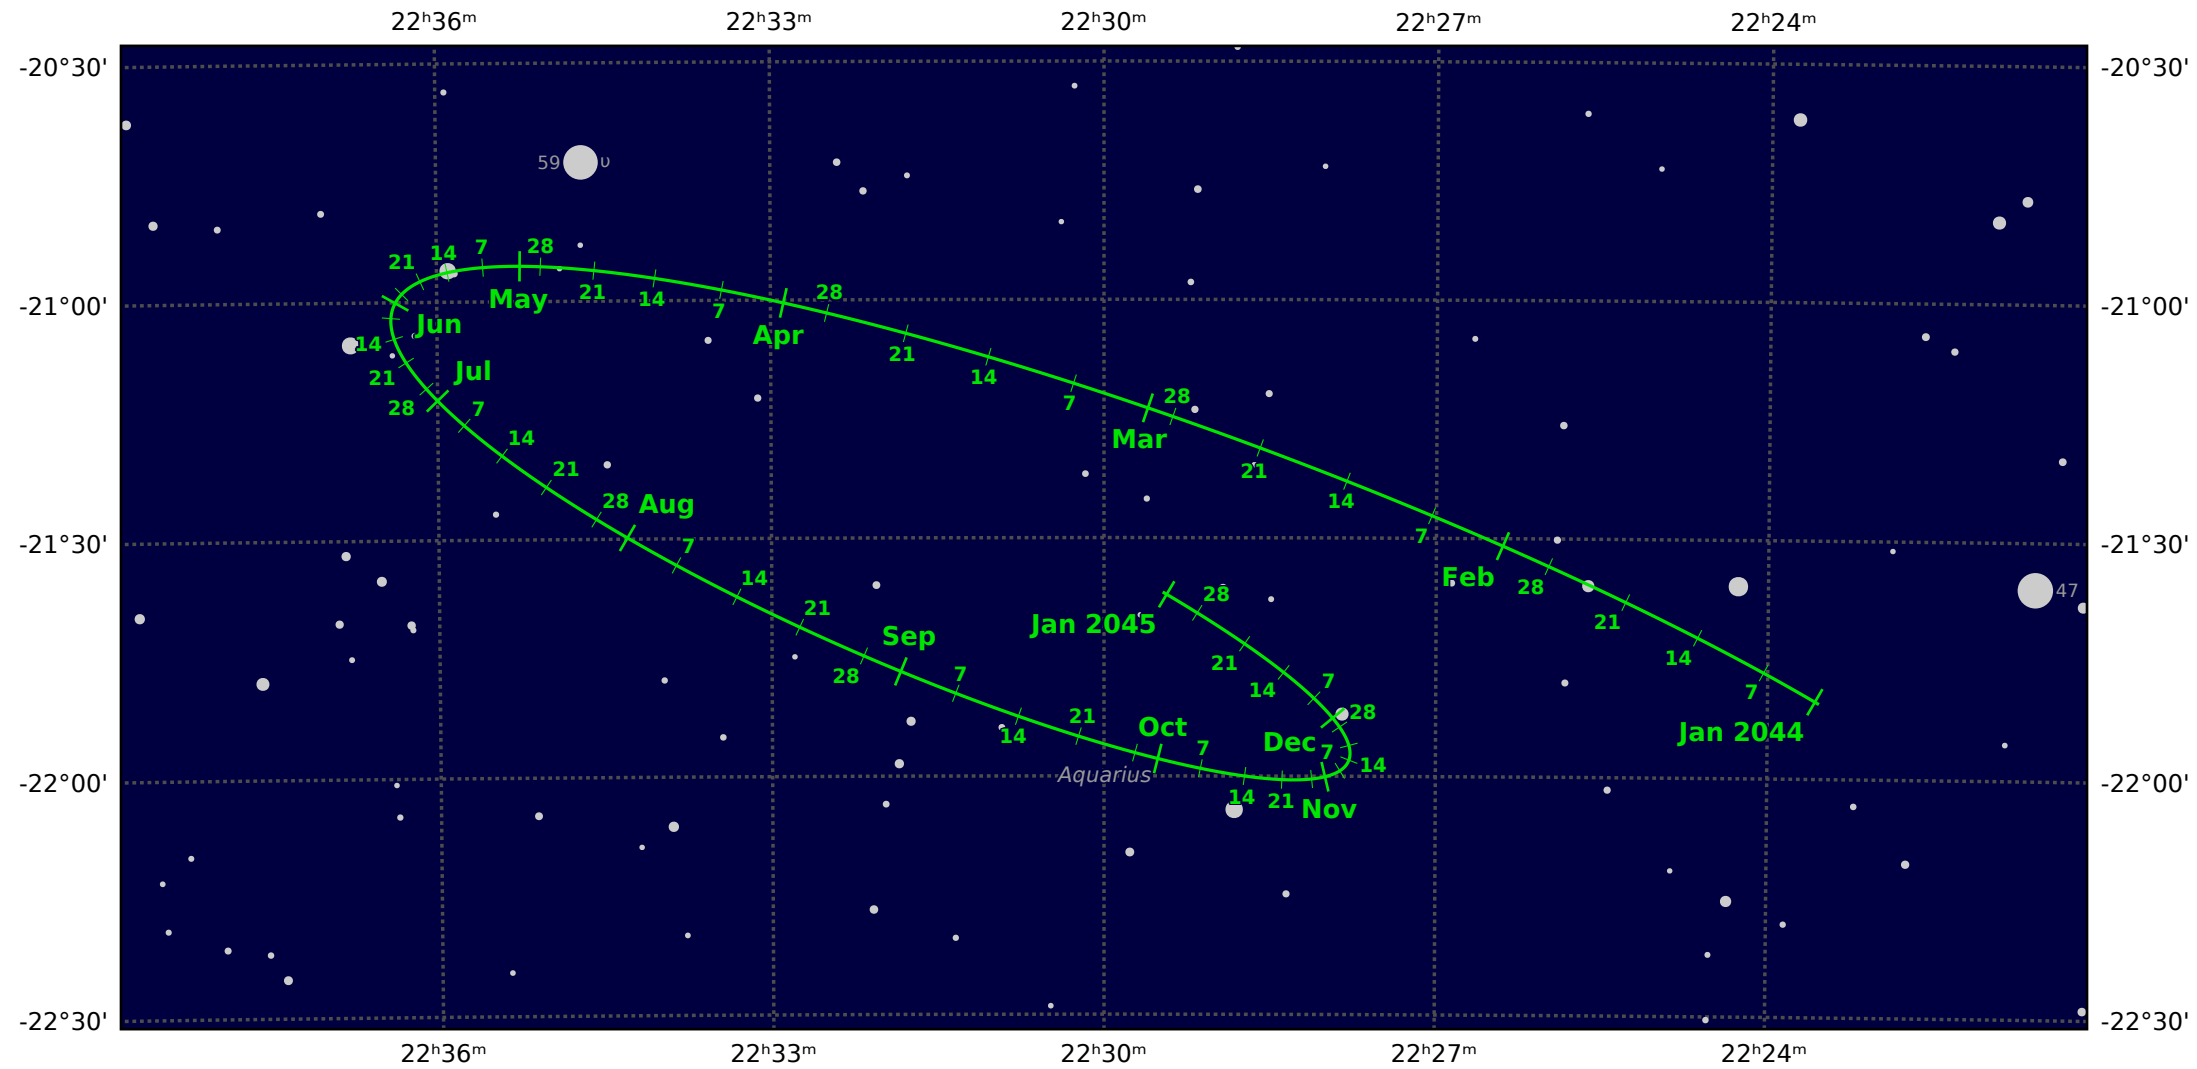

The path of Pluto in 2044

© Dominic Ford 2011-2021. Downloaded from <https://in-the-sky.org>

Magnitude scale: •11.0 •10.5 •10.0 •9.5 •9.0 •8.5 •8.0 •7.5 •7.0 •6.5 •6.0 •5.5 •5.0

— Ecliptic Plane — Galactic Plane