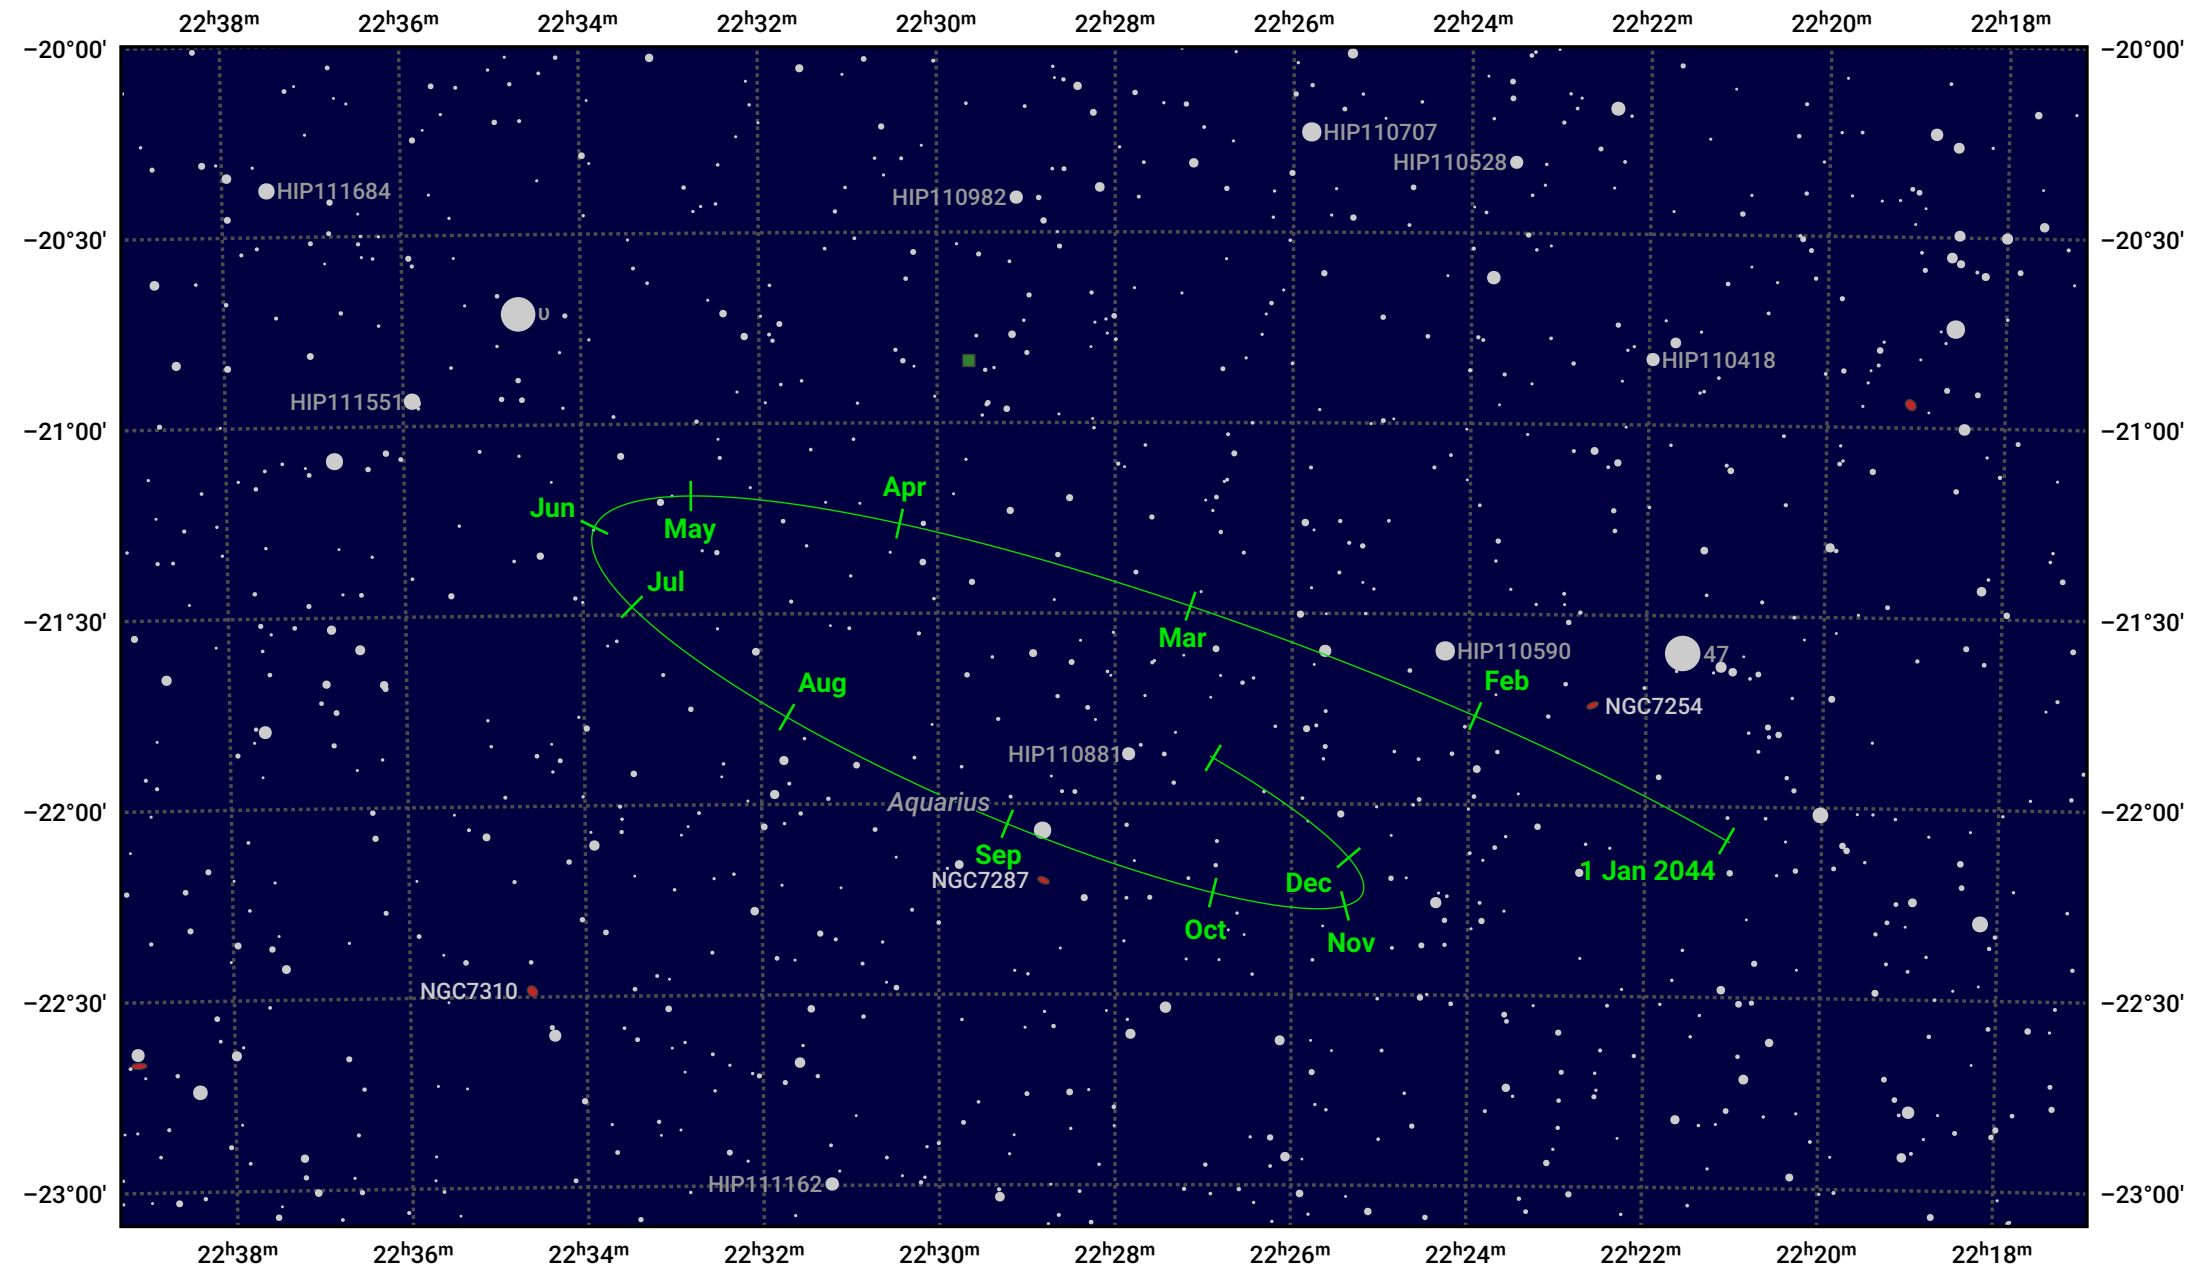

The path of Pluto in 2044

© Dominic Ford 2011–2024. Date markers placed at midnight UTC. Downloaded from <https://in-the-sky.org>

Magnitude scale: 13.0 12.0 11.0 10.0 9.0 8.0 7.0 6.0 5.0

— Ecliptic Plane

- Galaxy
- Bright nebula
- Open cluster
- Globular cluster

Date	Mag
2044 Jan 1	15.8
2044 Apr 1	15.8
2044 Jul 1	15.7
2044 Oct 1	15.7
2045 Jan 1	15.8