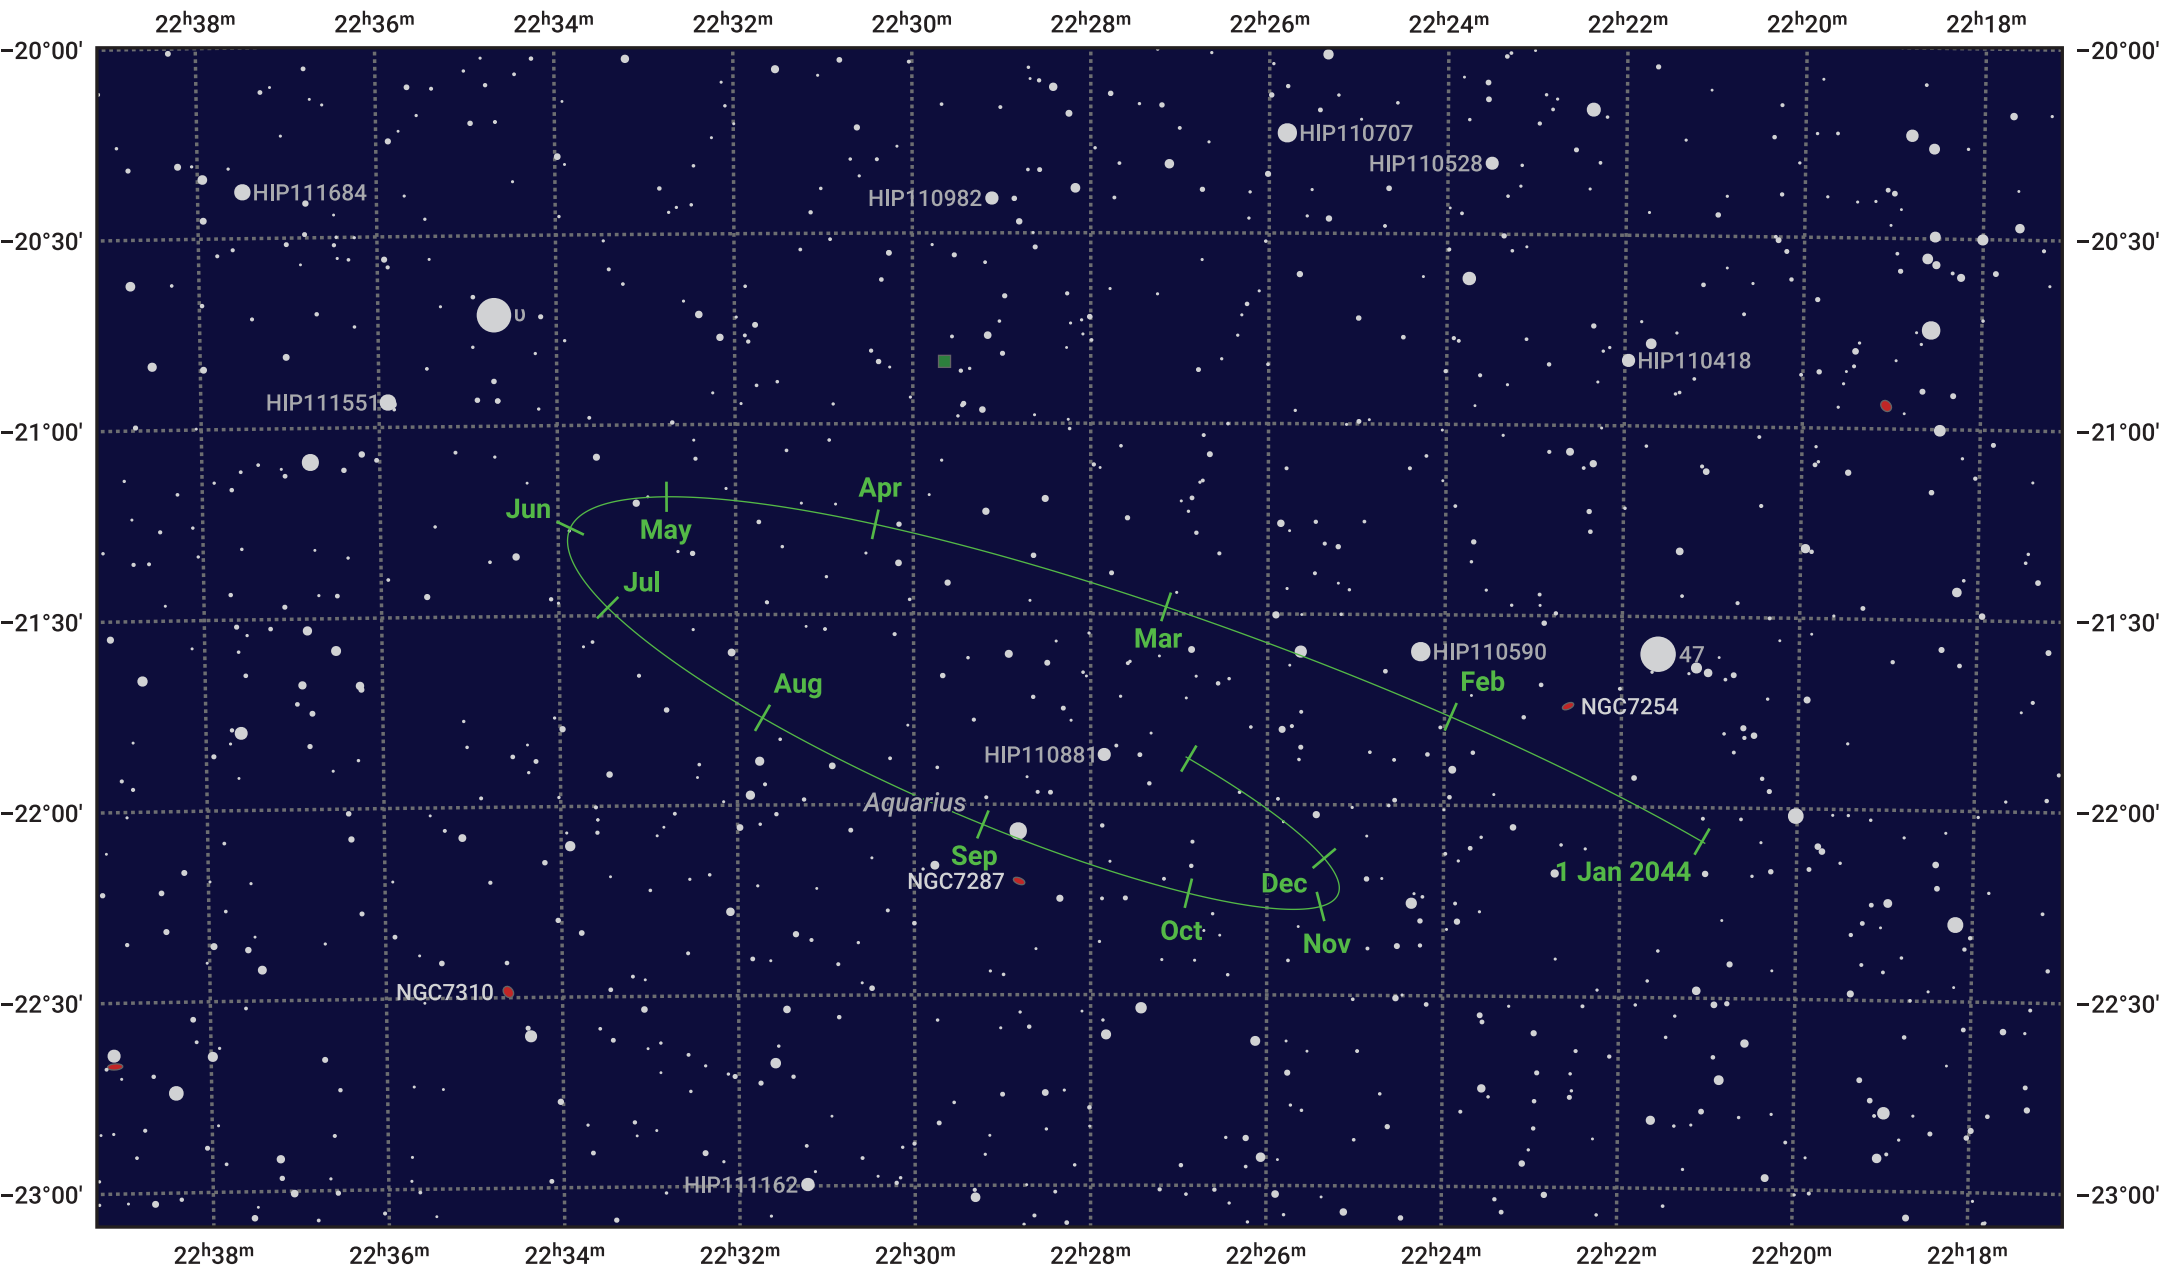

The path of Pluto in 2044

© Dominic Ford 2011–2024. Date markers placed at midnight UTC. Downloaded from <https://in-the-sky.org>

Magnitude scale: 13.0 12.0 11.0 10.0 9.0 8.0 7.0 6.0 5.0

— Ecliptic Plane

- Galaxy
- Bright nebula
- Open cluster
- ⊕ Globular cluster

Date	Mag
2044 Jan 1	15.8
2044 Apr 1	15.8
2044 Jul 1	15.7
2044 Oct 1	15.7
2045 Jan 1	15.8