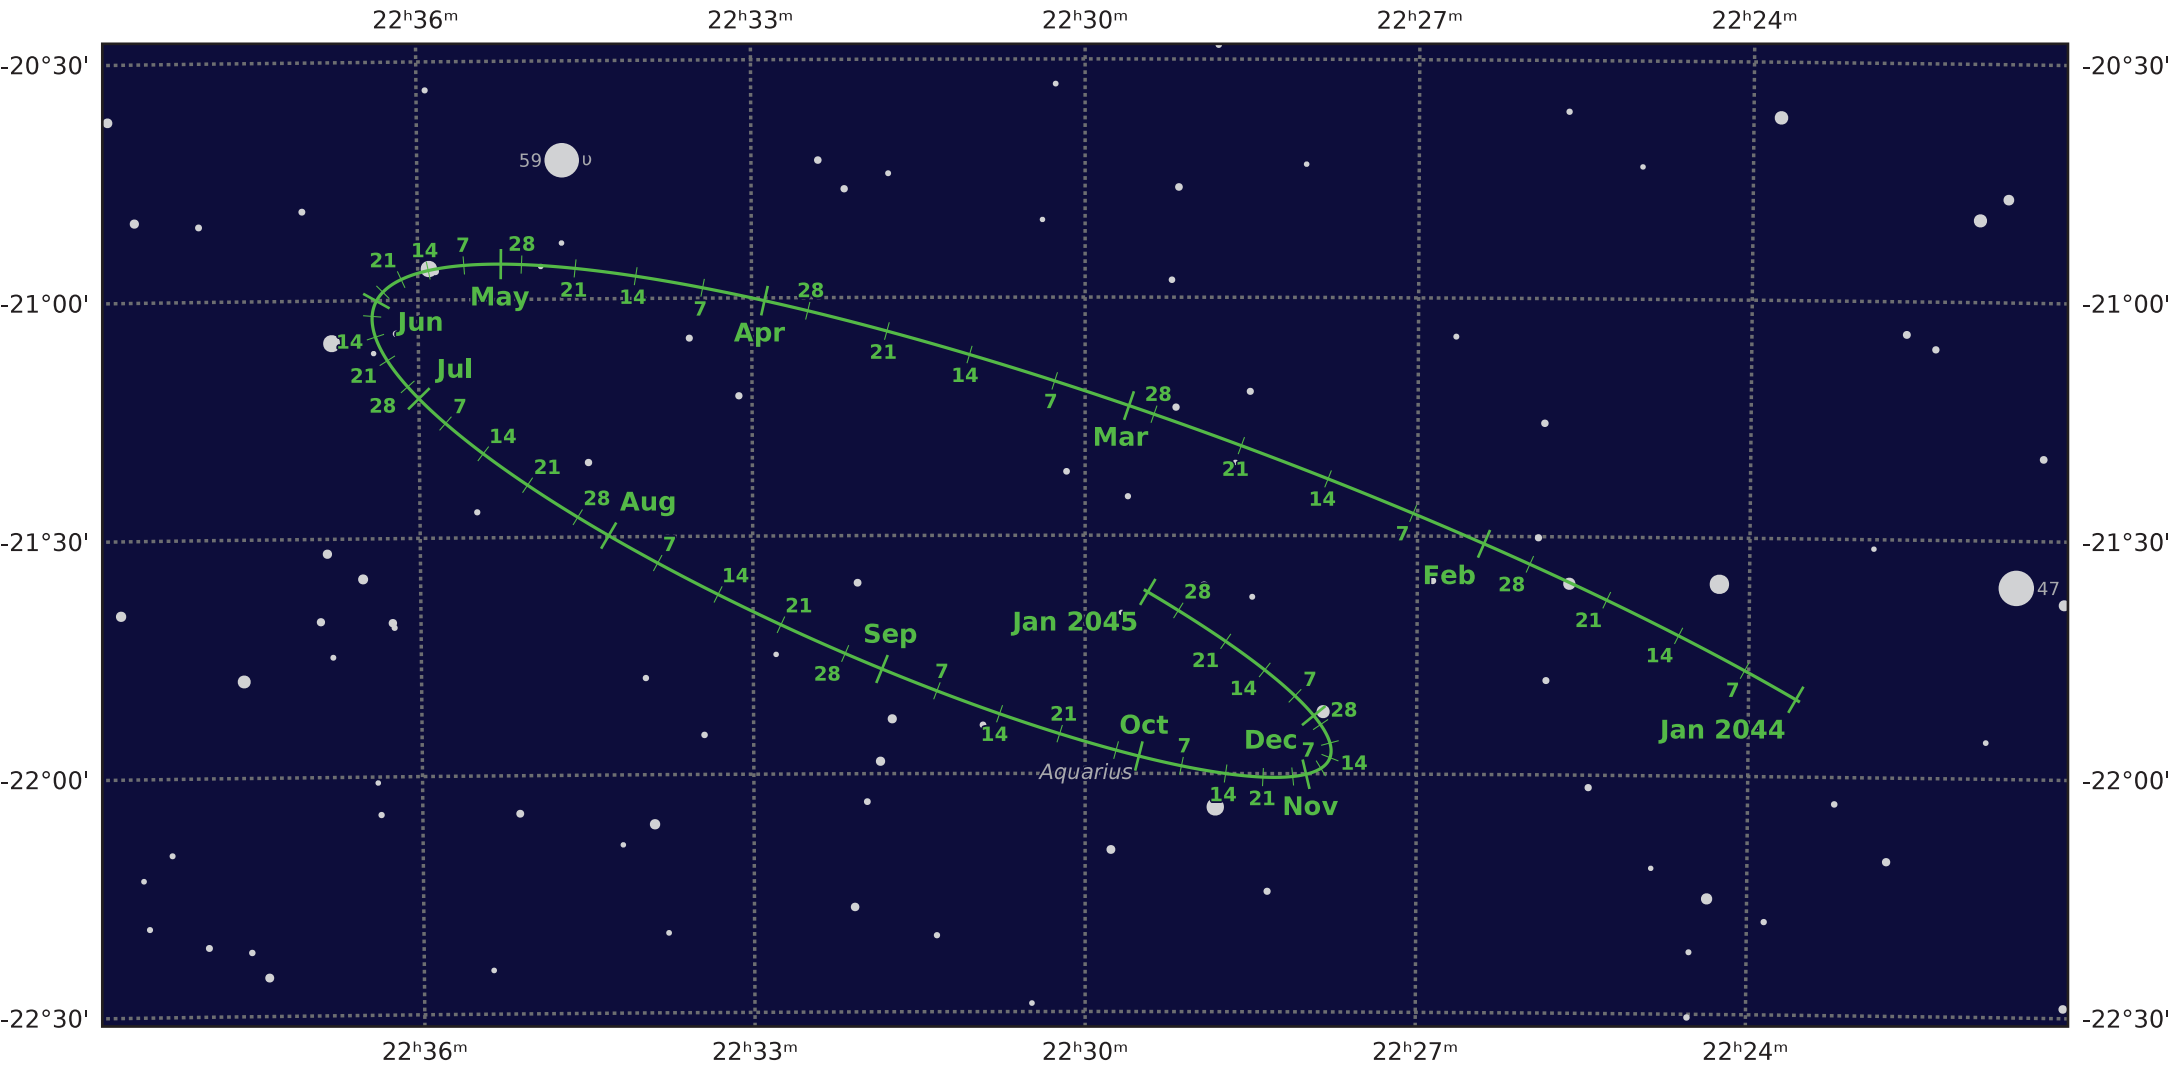

The path of Pluto in 2044

© Dominic Ford 2011-2021. Downloaded from <https://in-the-sky.org>

Magnitude scale: •11.0 •10.5 •10.0 •9.5 •9.0 •8.5 •8.0 •7.5 •7.0 ●6.5 ●6.0 ●5.5 ●5.0

— Ecliptic Plane — Galactic Plane