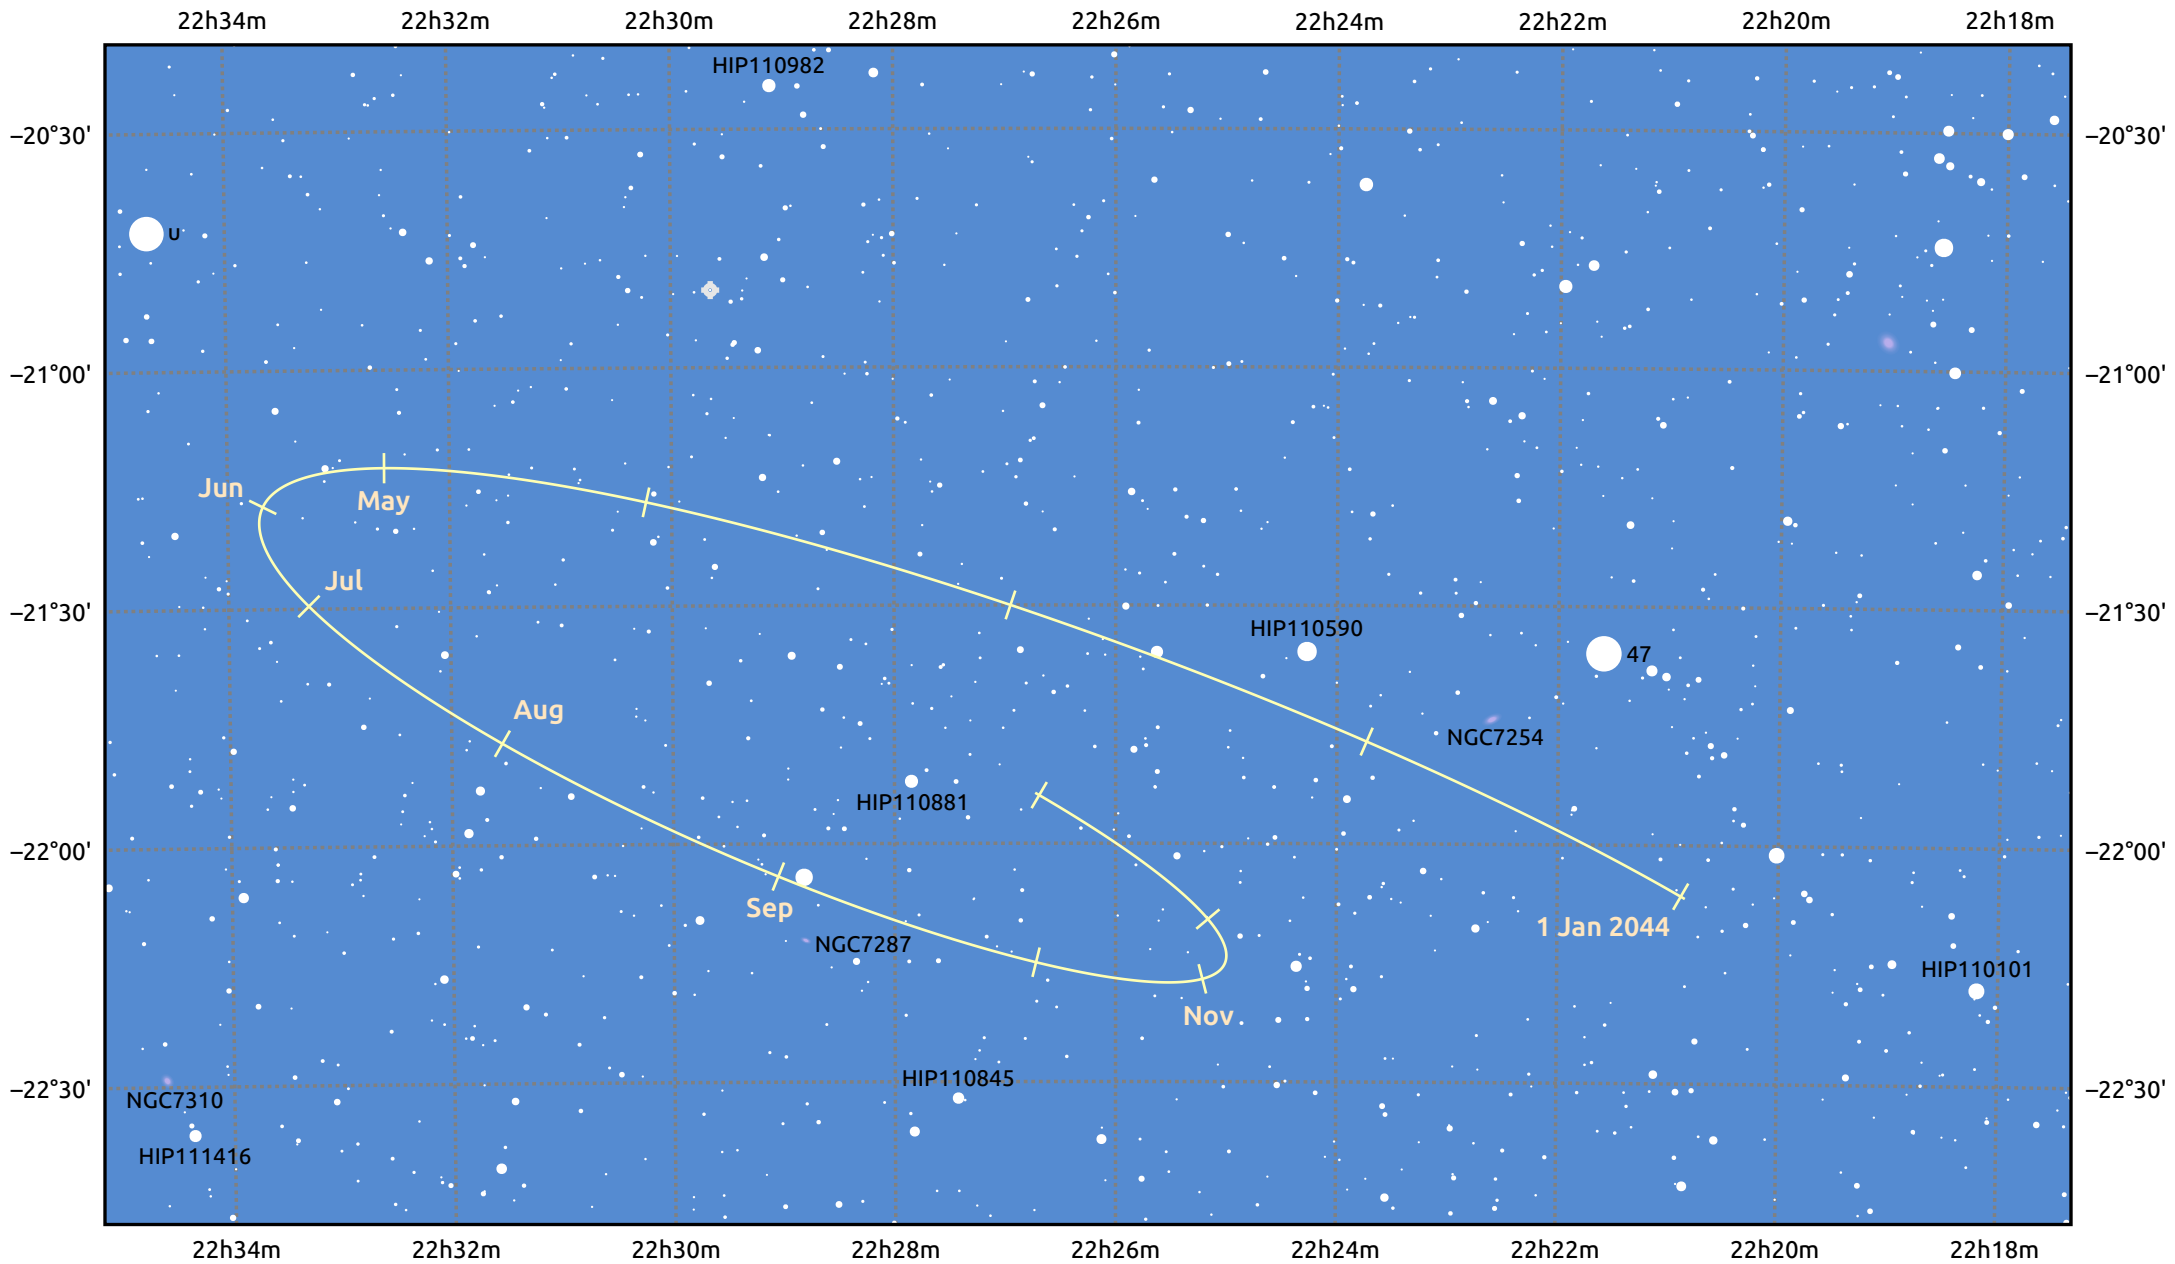

The path of Pluto in 2044

© Dominic Ford 2011–2025. Date markers placed at midnight UTC. Downloaded from <https://in-the-sky.org>

Magnitude scale: · 14.0 · 13.0 · 12.0 · 11.0 · 10.0 · 9.0 · 8.0 · 7.0 · 6.0 · 5.0

— Ecliptic Plane

Galaxy Bright nebula Open cluster Globular cluster Planetary nebula

Date	Mag
2044 Jan 1	15.7
2044 Apr 1	15.7
2044 Jul 1	15.7
2044 Oct 1	15.6
2045 Jan 1	15.7