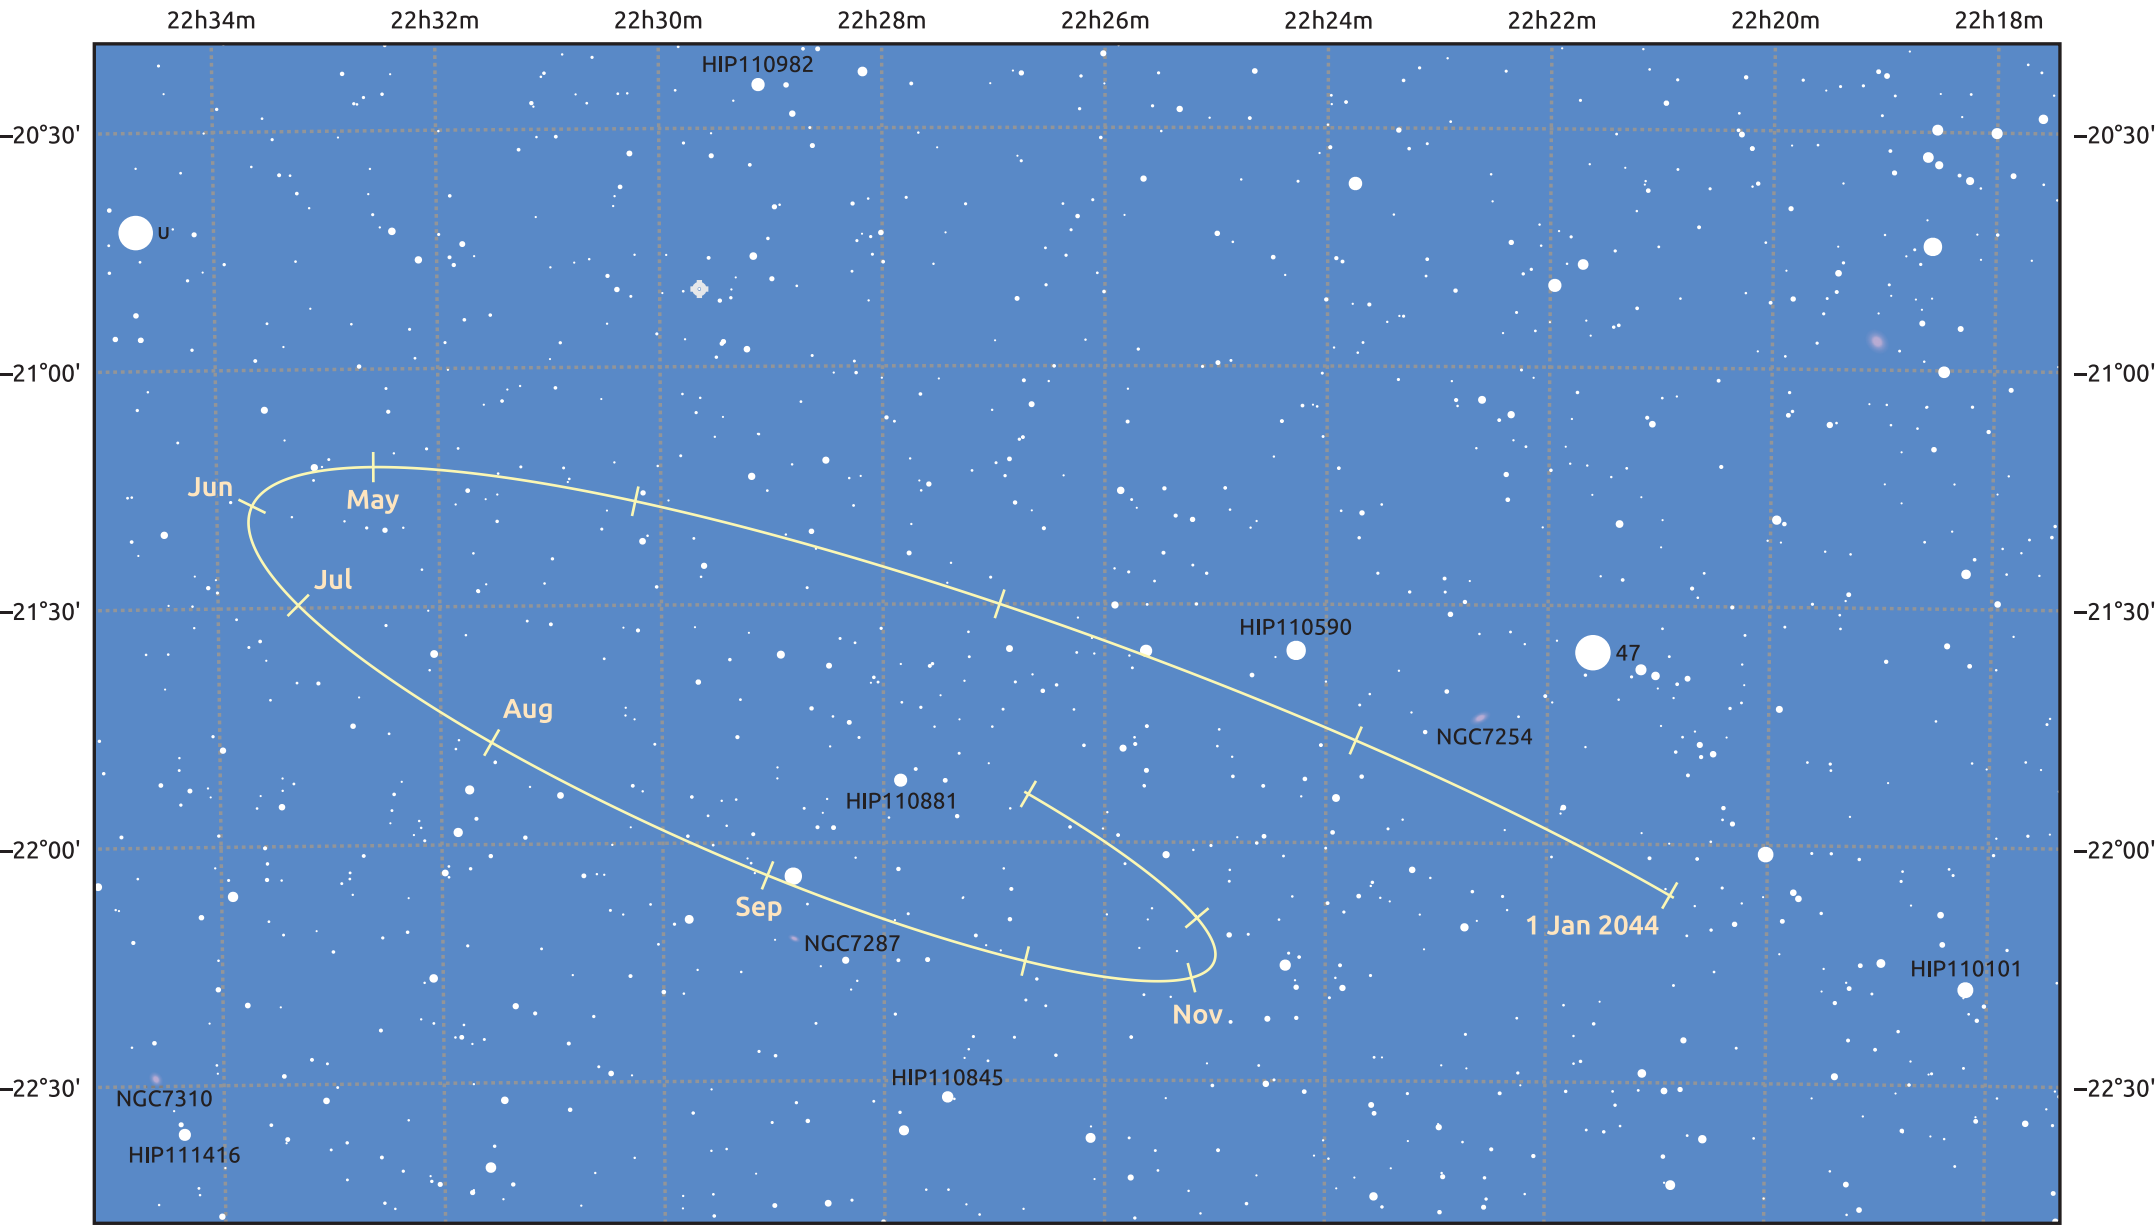

The path of Pluto in 2044

© Dominic Ford 2011–2025. Date markers placed at midnight UTC. Downloaded from <https://in-the-sky.org>

Magnitude scale: 14.0 13.0 12.0 11.0 10.0 9.0 8.0 7.0 6.0 5.0

— Ecliptic Plane

- Galaxy
- Bright nebula
- Open cluster
- Globular cluster
- Planetary nebula

Date	Mag
2044 Jan 1	15.7
2044 Apr 1	15.7
2044 Jul 1	15.7
2044 Oct 1	15.6
2045 Jan 1	15.7