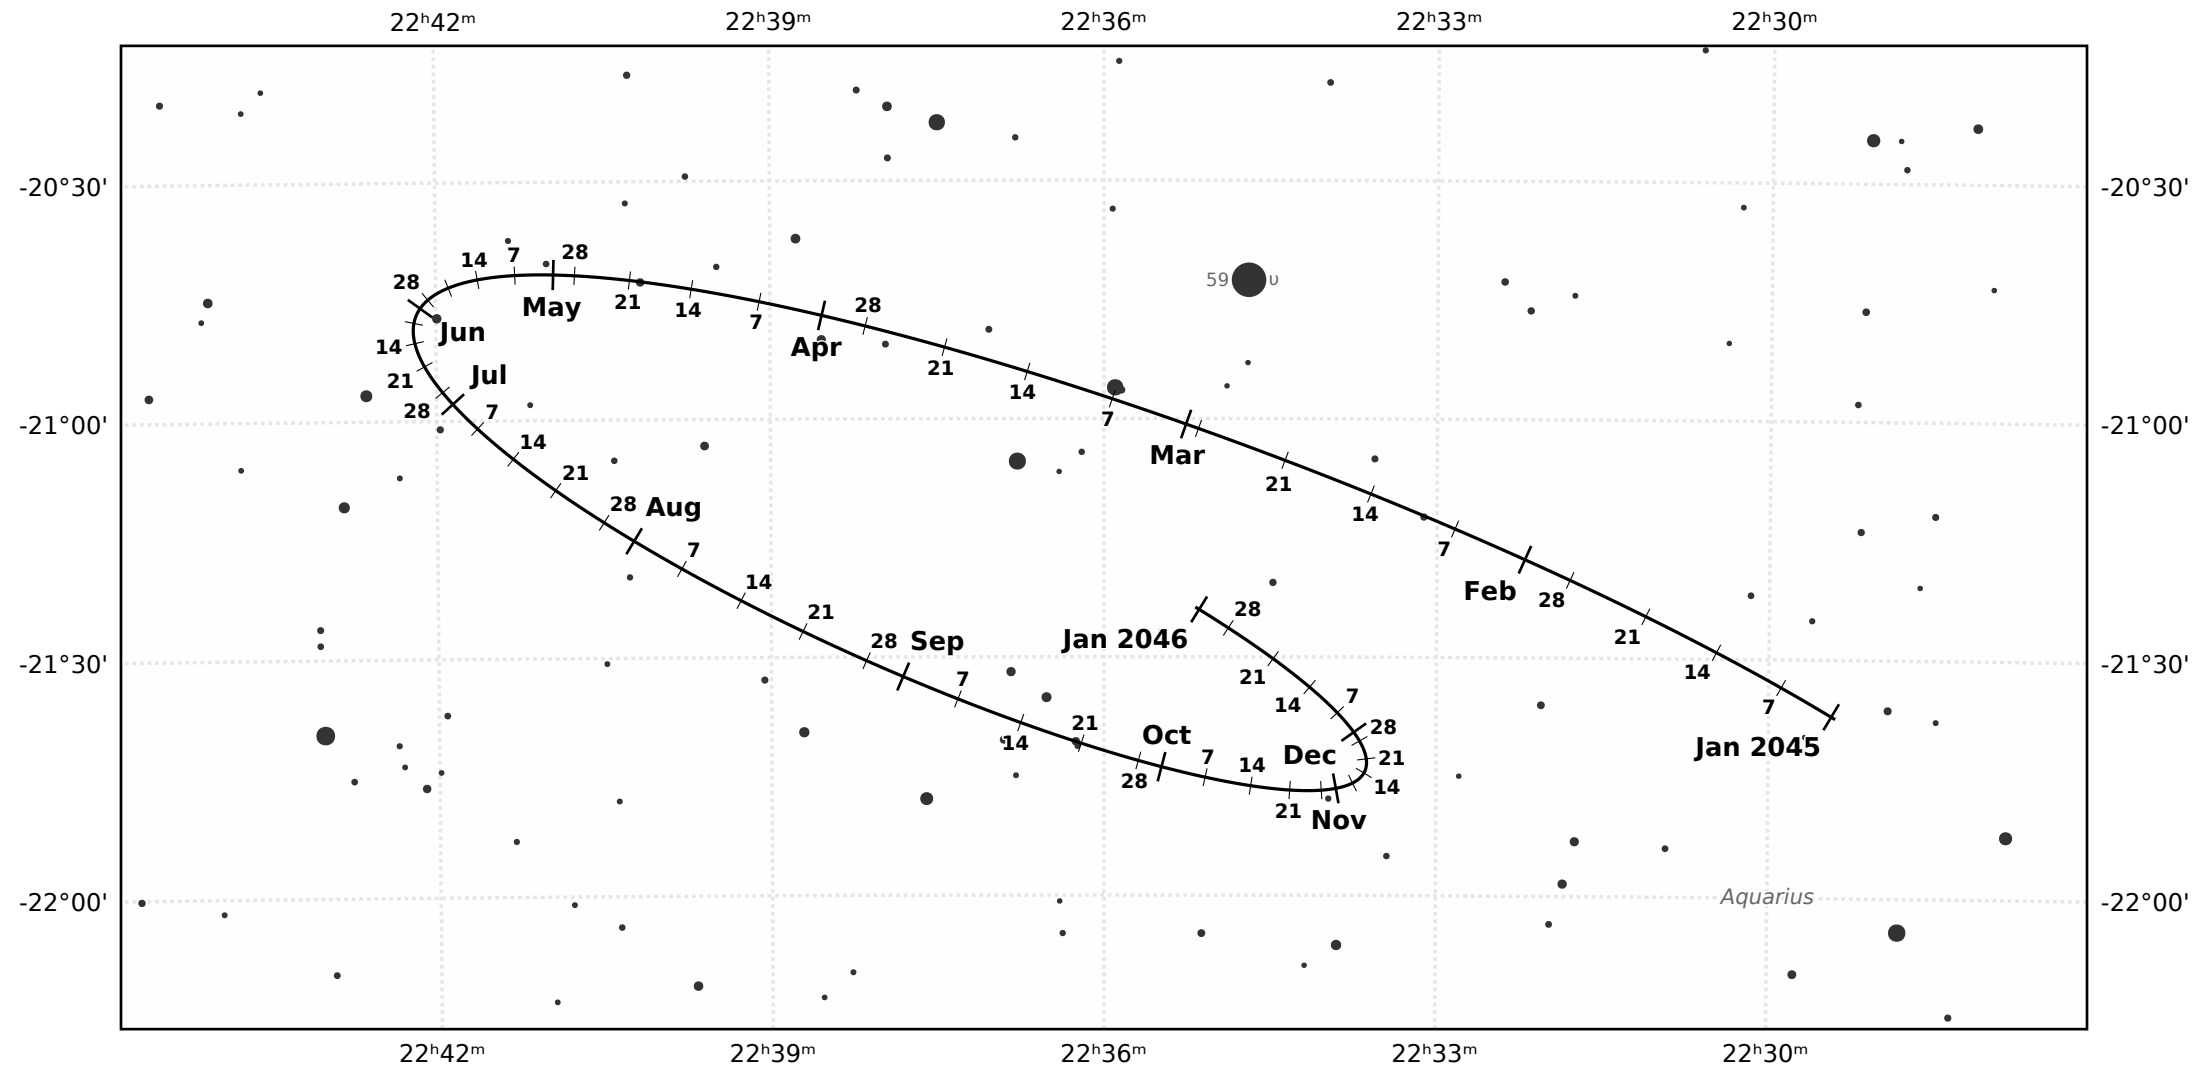

The path of Pluto in 2045

© Dominic Ford 2011-2021. Downloaded from <https://in-the-sky.org>

Magnitude scale: •11.0 •10.5 •10.0 •9.5 •9.0 •8.5 •8.0 •7.5 •7.0 •6.5 •6.0 •5.5 •5.0

— The Equator — Ecliptic Plane — Galactic Plane