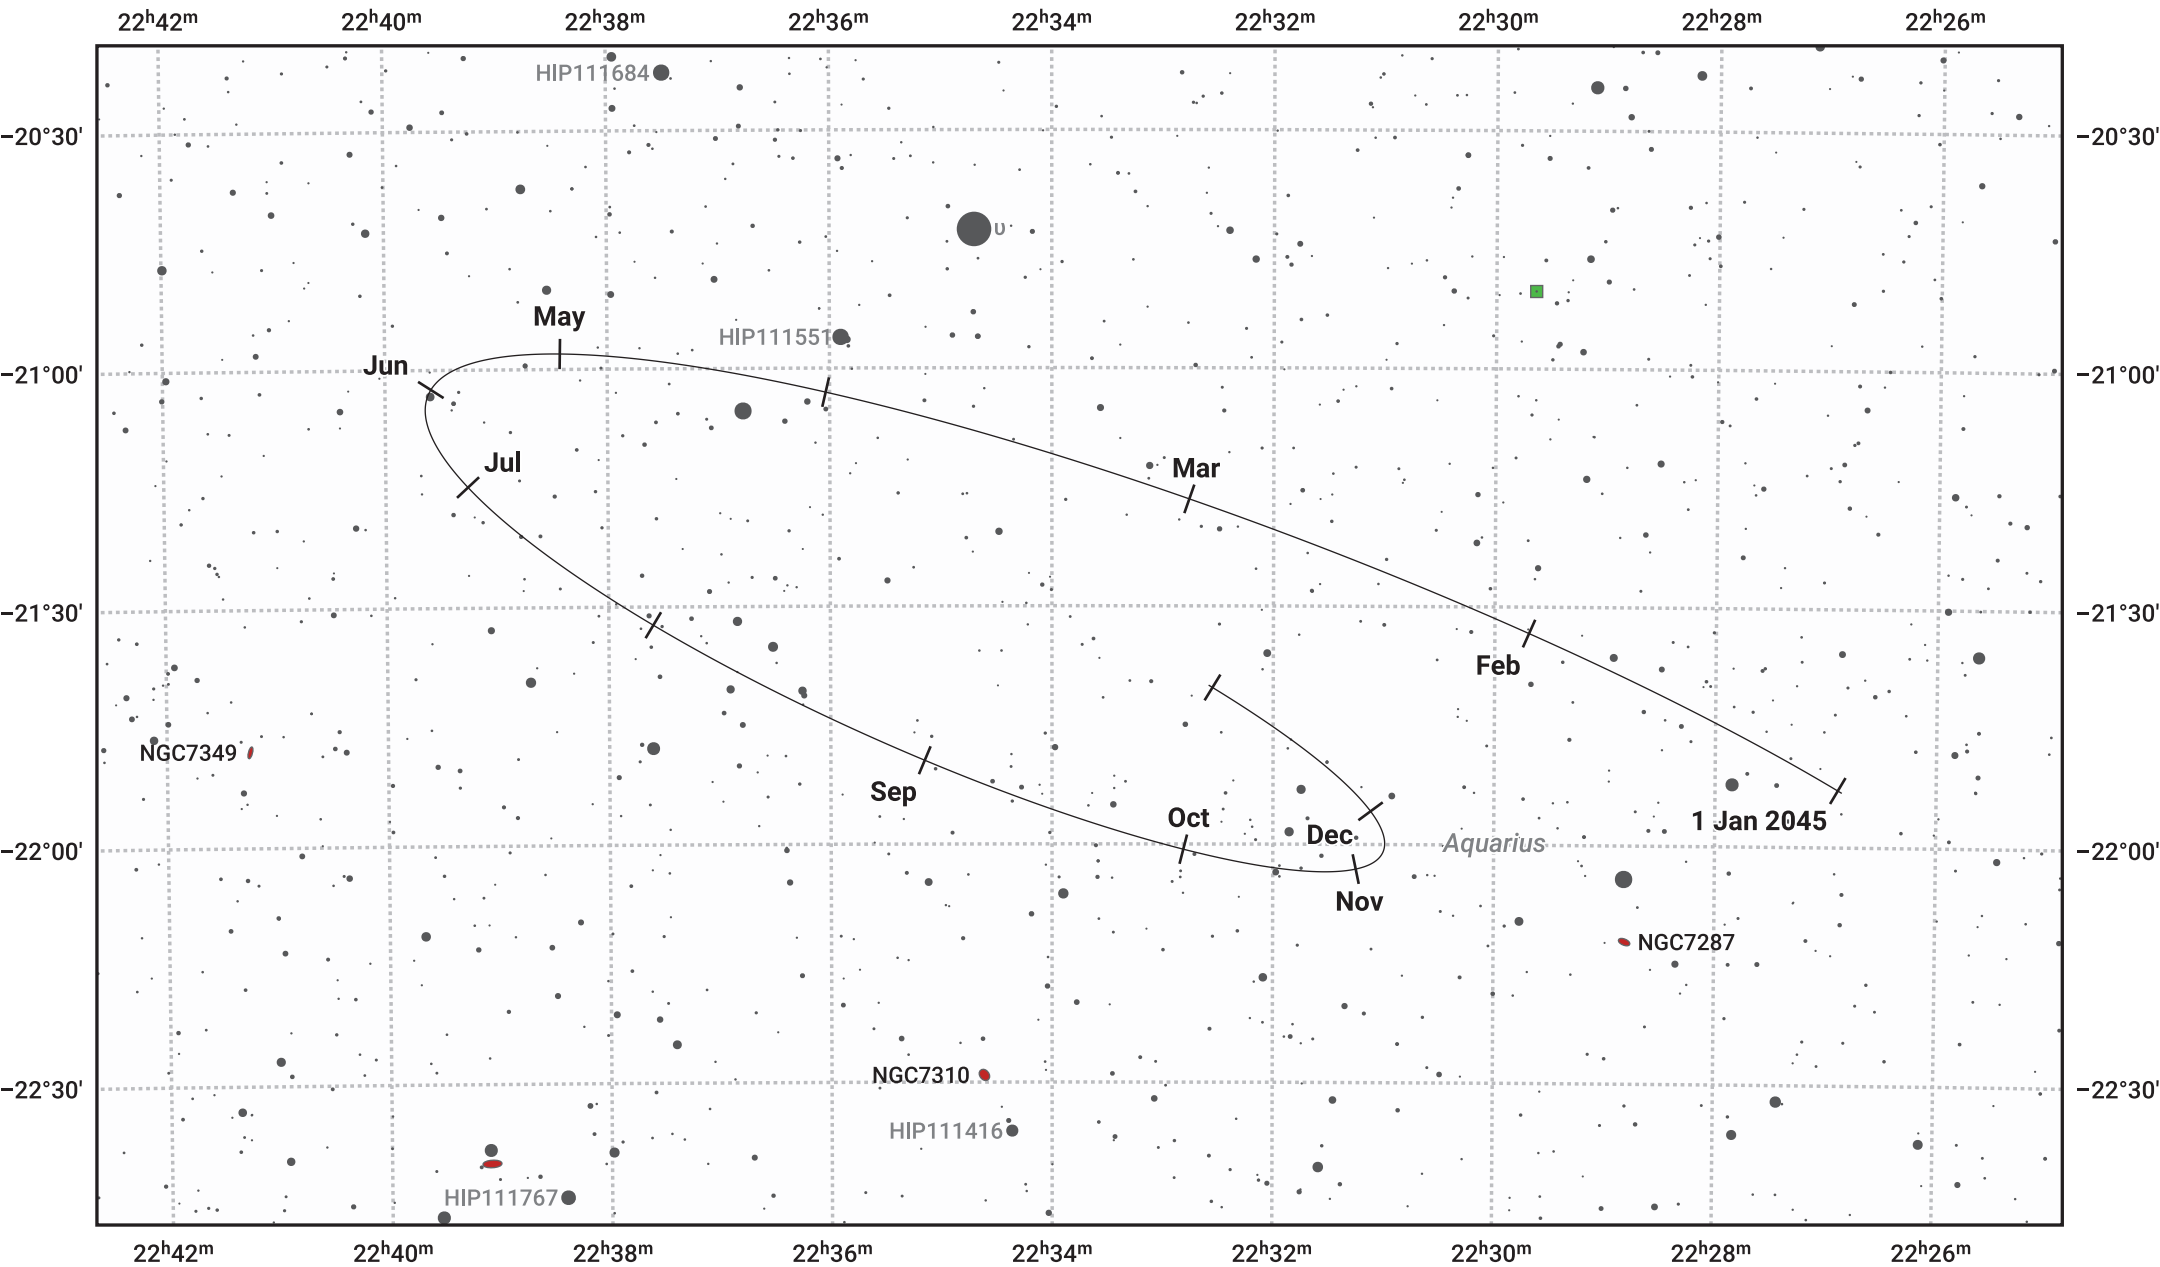

The path of Pluto in 2045

© Dominic Ford 2011–2024. Date markers placed at midnight UTC. Downloaded from <https://in-the-sky.org>

Magnitude scale: 14.0 13.0 12.0 11.0 10.0 9.0 8.0 7.0 6.0 5.0

— Ecliptic Plane

- Galaxy
- Bright nebula
- Open cluster
- ⊕ Globular cluster

Date	Mag
2045 Jan 1	15.8
2045 Apr 1	15.8
2045 Jul 1	15.7
2045 Oct 1	15.7
2046 Jan 1	15.8