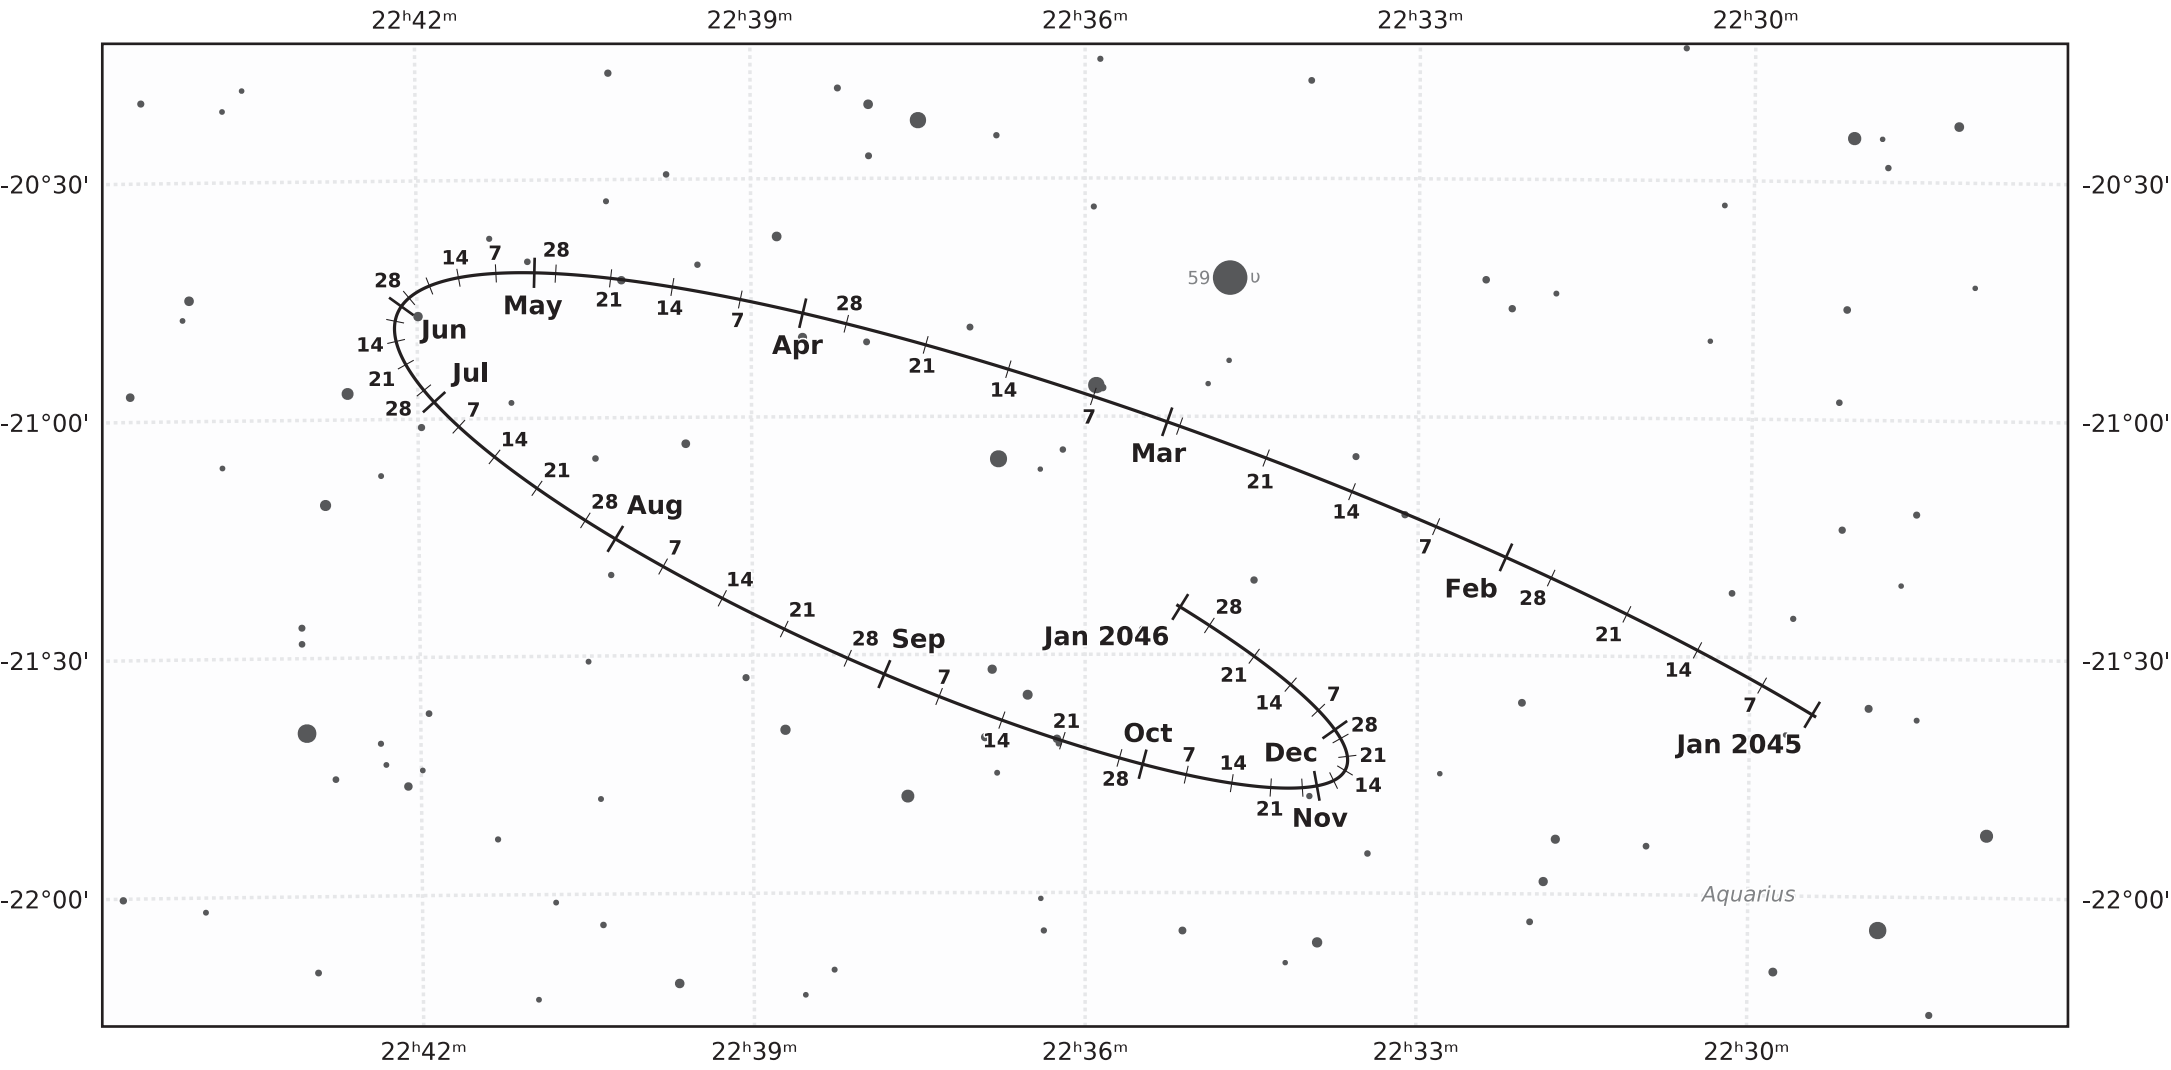

The path of Pluto in 2045

© Dominic Ford 2011-2021. Downloaded from <https://in-the-sky.org>

Magnitude scale: •11.0 •10.5 •10.0 •9.5 •9.0 •8.5 •8.0 •7.5 •7.0 ●6.5 ●6.0 ●5.5 ●5.0

— The Equator

— Ecliptic Plane

— Galactic Plane