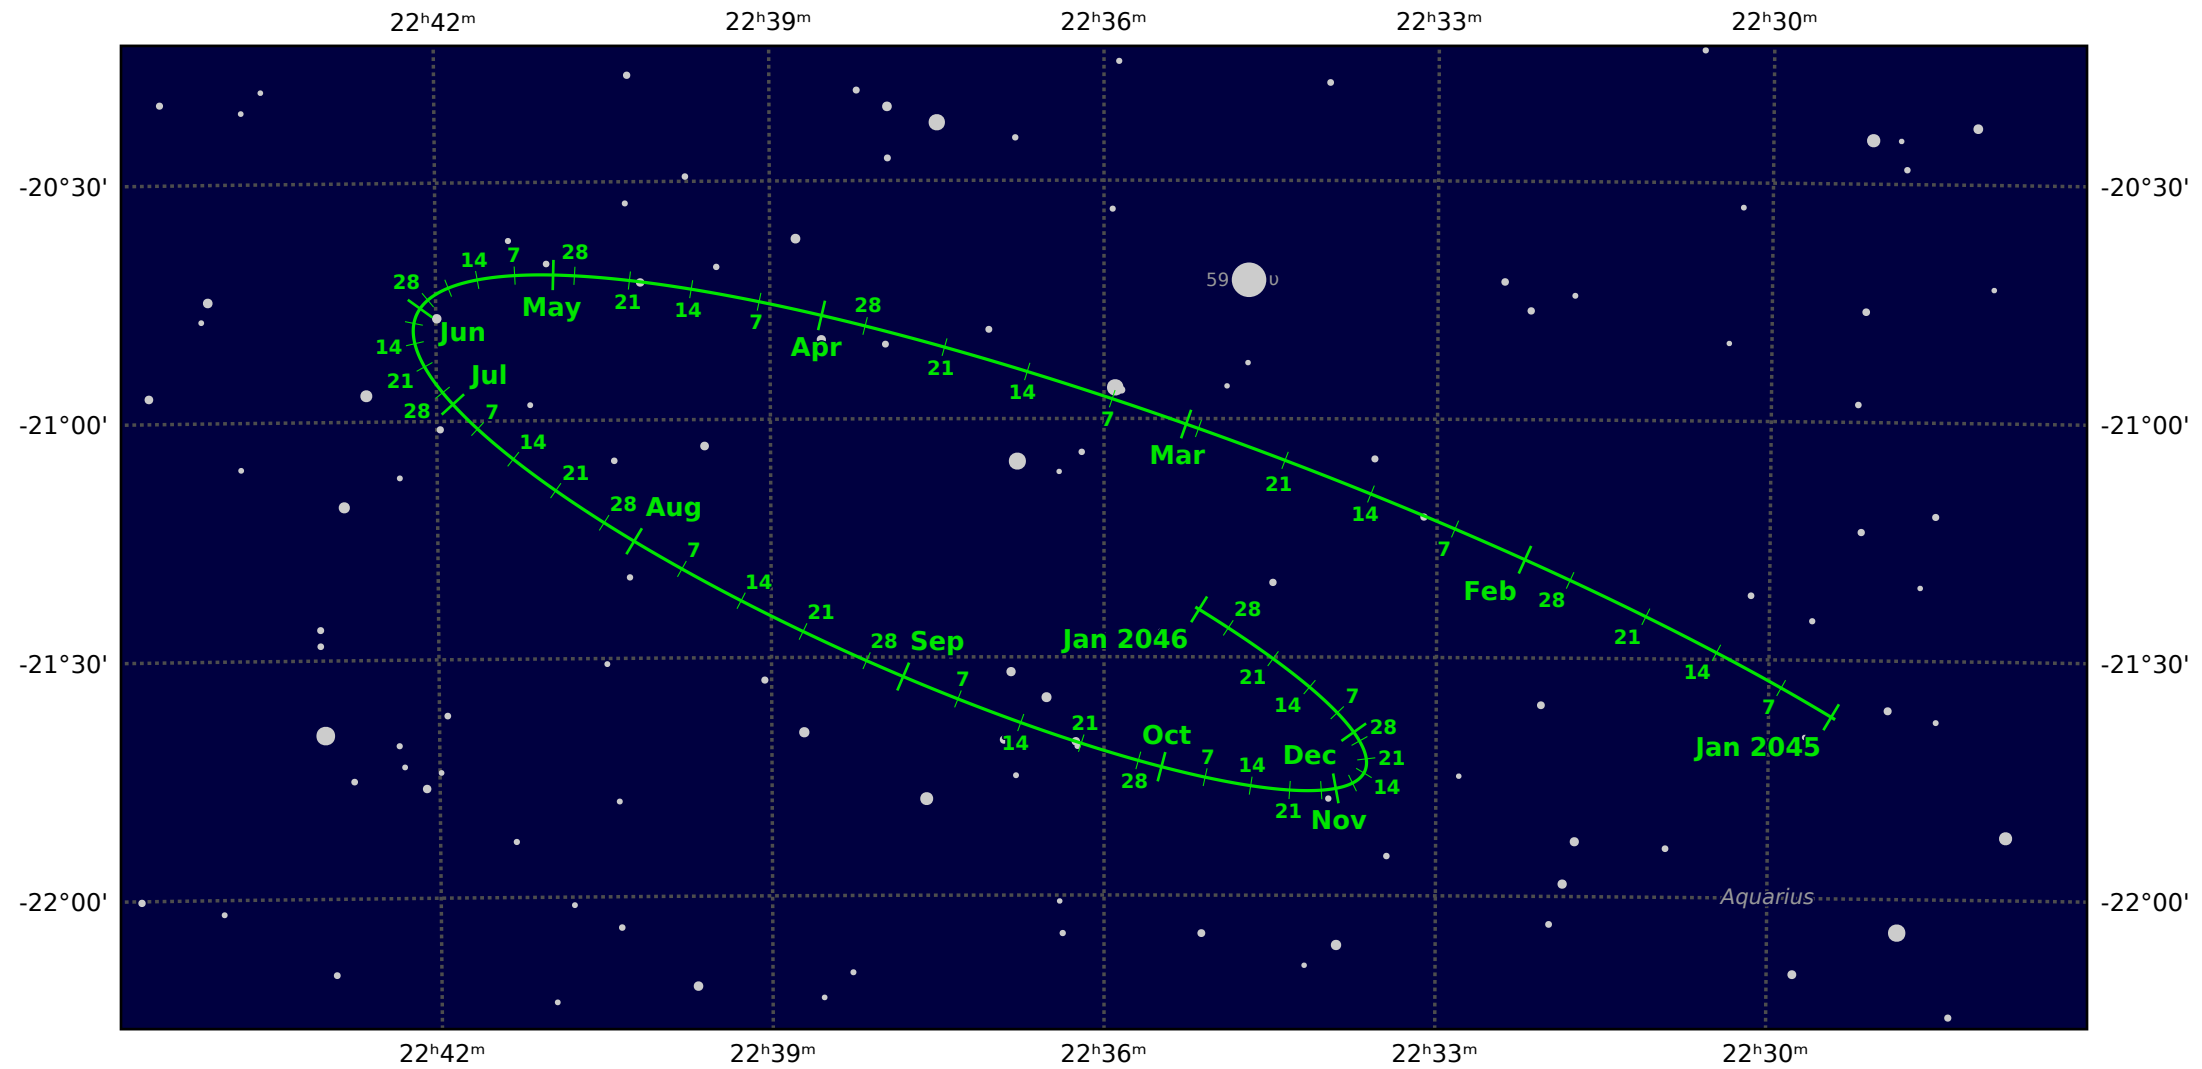

# The path of Pluto in 2045

© Dominic Ford 2011-2021. Downloaded from <https://in-the-sky.org>

Magnitude scale: •11.0 •10.5 •10.0 •9.5 •9.0 •8.5 •8.0 •7.5 •7.0 •6.5 •6.0 •5.5 •5.0

— Ecliptic Plane — Galactic Plane