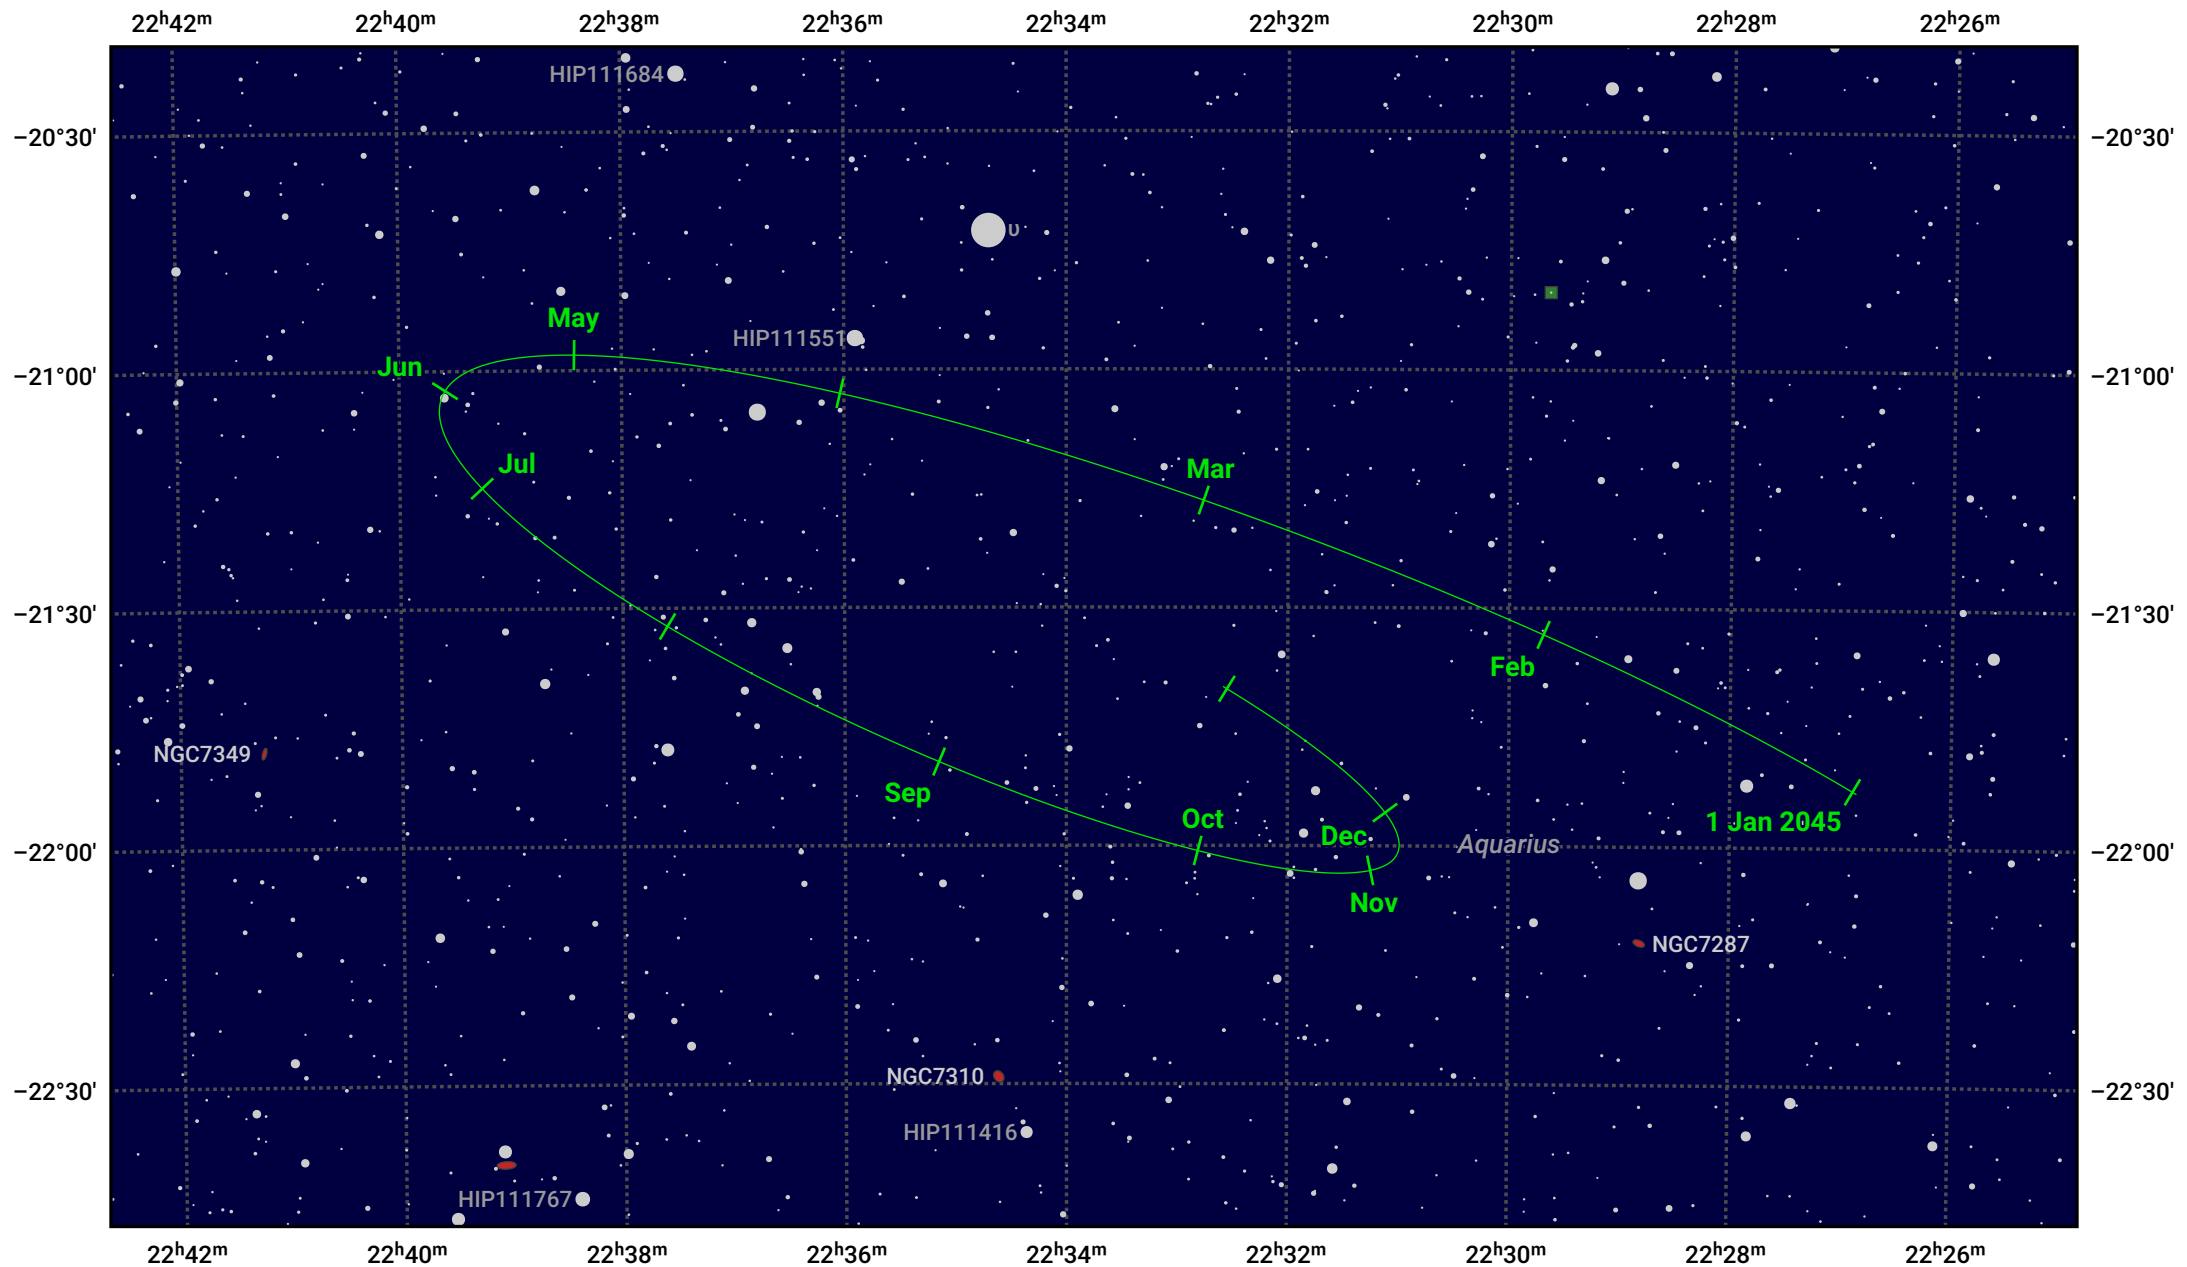

# The path of Pluto in 2045

© Dominic Ford 2011–2024. Date markers placed at midnight UTC. Downloaded from <https://in-the-sky.org>

Magnitude scale: 14.0 13.0 12.0 11.0 10.0 9.0 8.0 7.0 6.0 5.0

— Ecliptic Plane

- Galaxy
- Bright nebula
- Open cluster
- Globular cluster

Date	Mag
2045 Jan 1	15.8
2045 Apr 1	15.8
2045 Jul 1	15.7
2045 Oct 1	15.7
2046 Jan 1	15.8