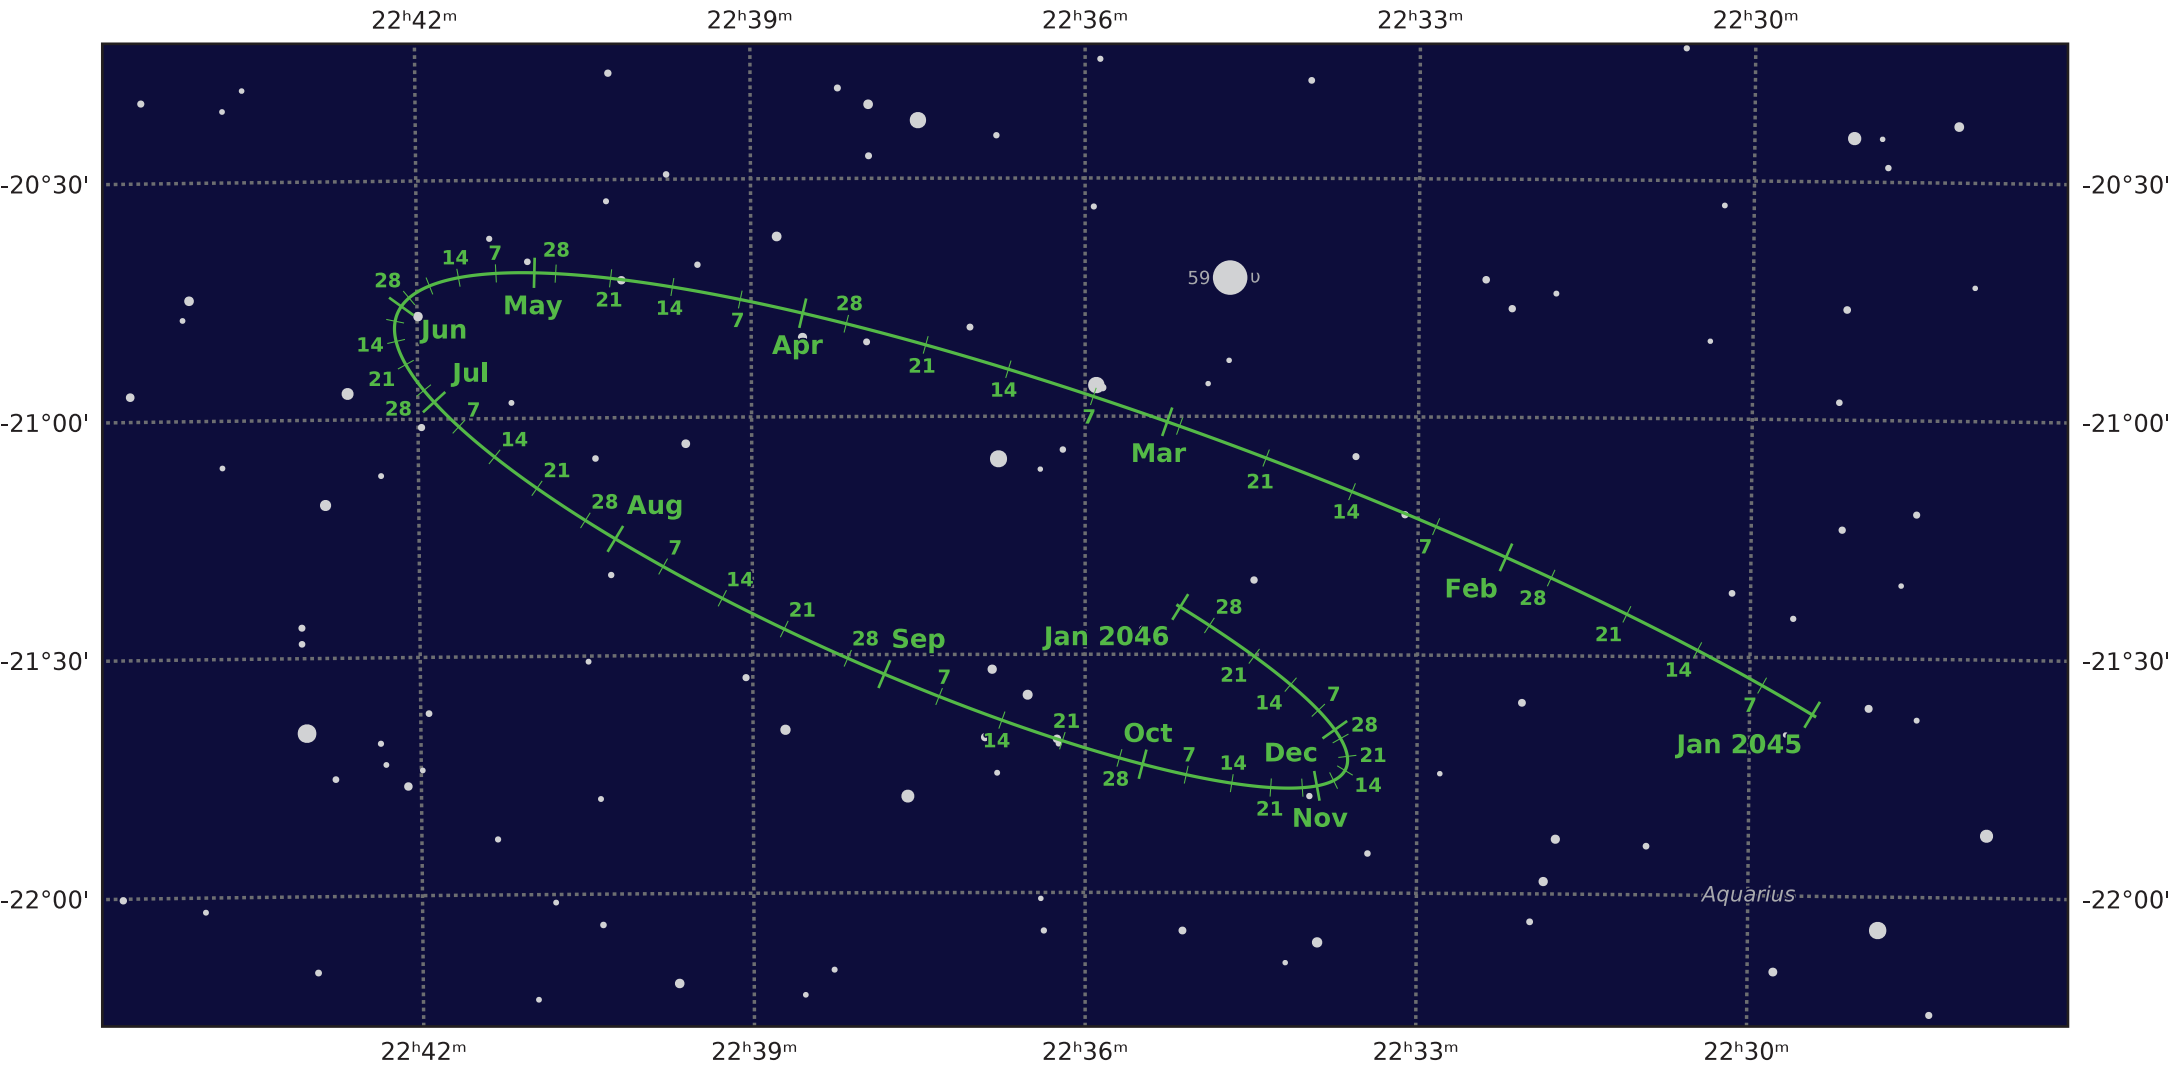

The path of Pluto in 2045

© Dominic Ford 2011-2021. Downloaded from <https://in-the-sky.org>

Magnitude scale: • 11.0 • 10.5 • 10.0 • 9.5 • 9.0 • 8.5 • 8.0 • 7.5 • 7.0 • 6.5 • 6.0 • 5.5 • 5.0

— Ecliptic Plane

— Galactic Plane