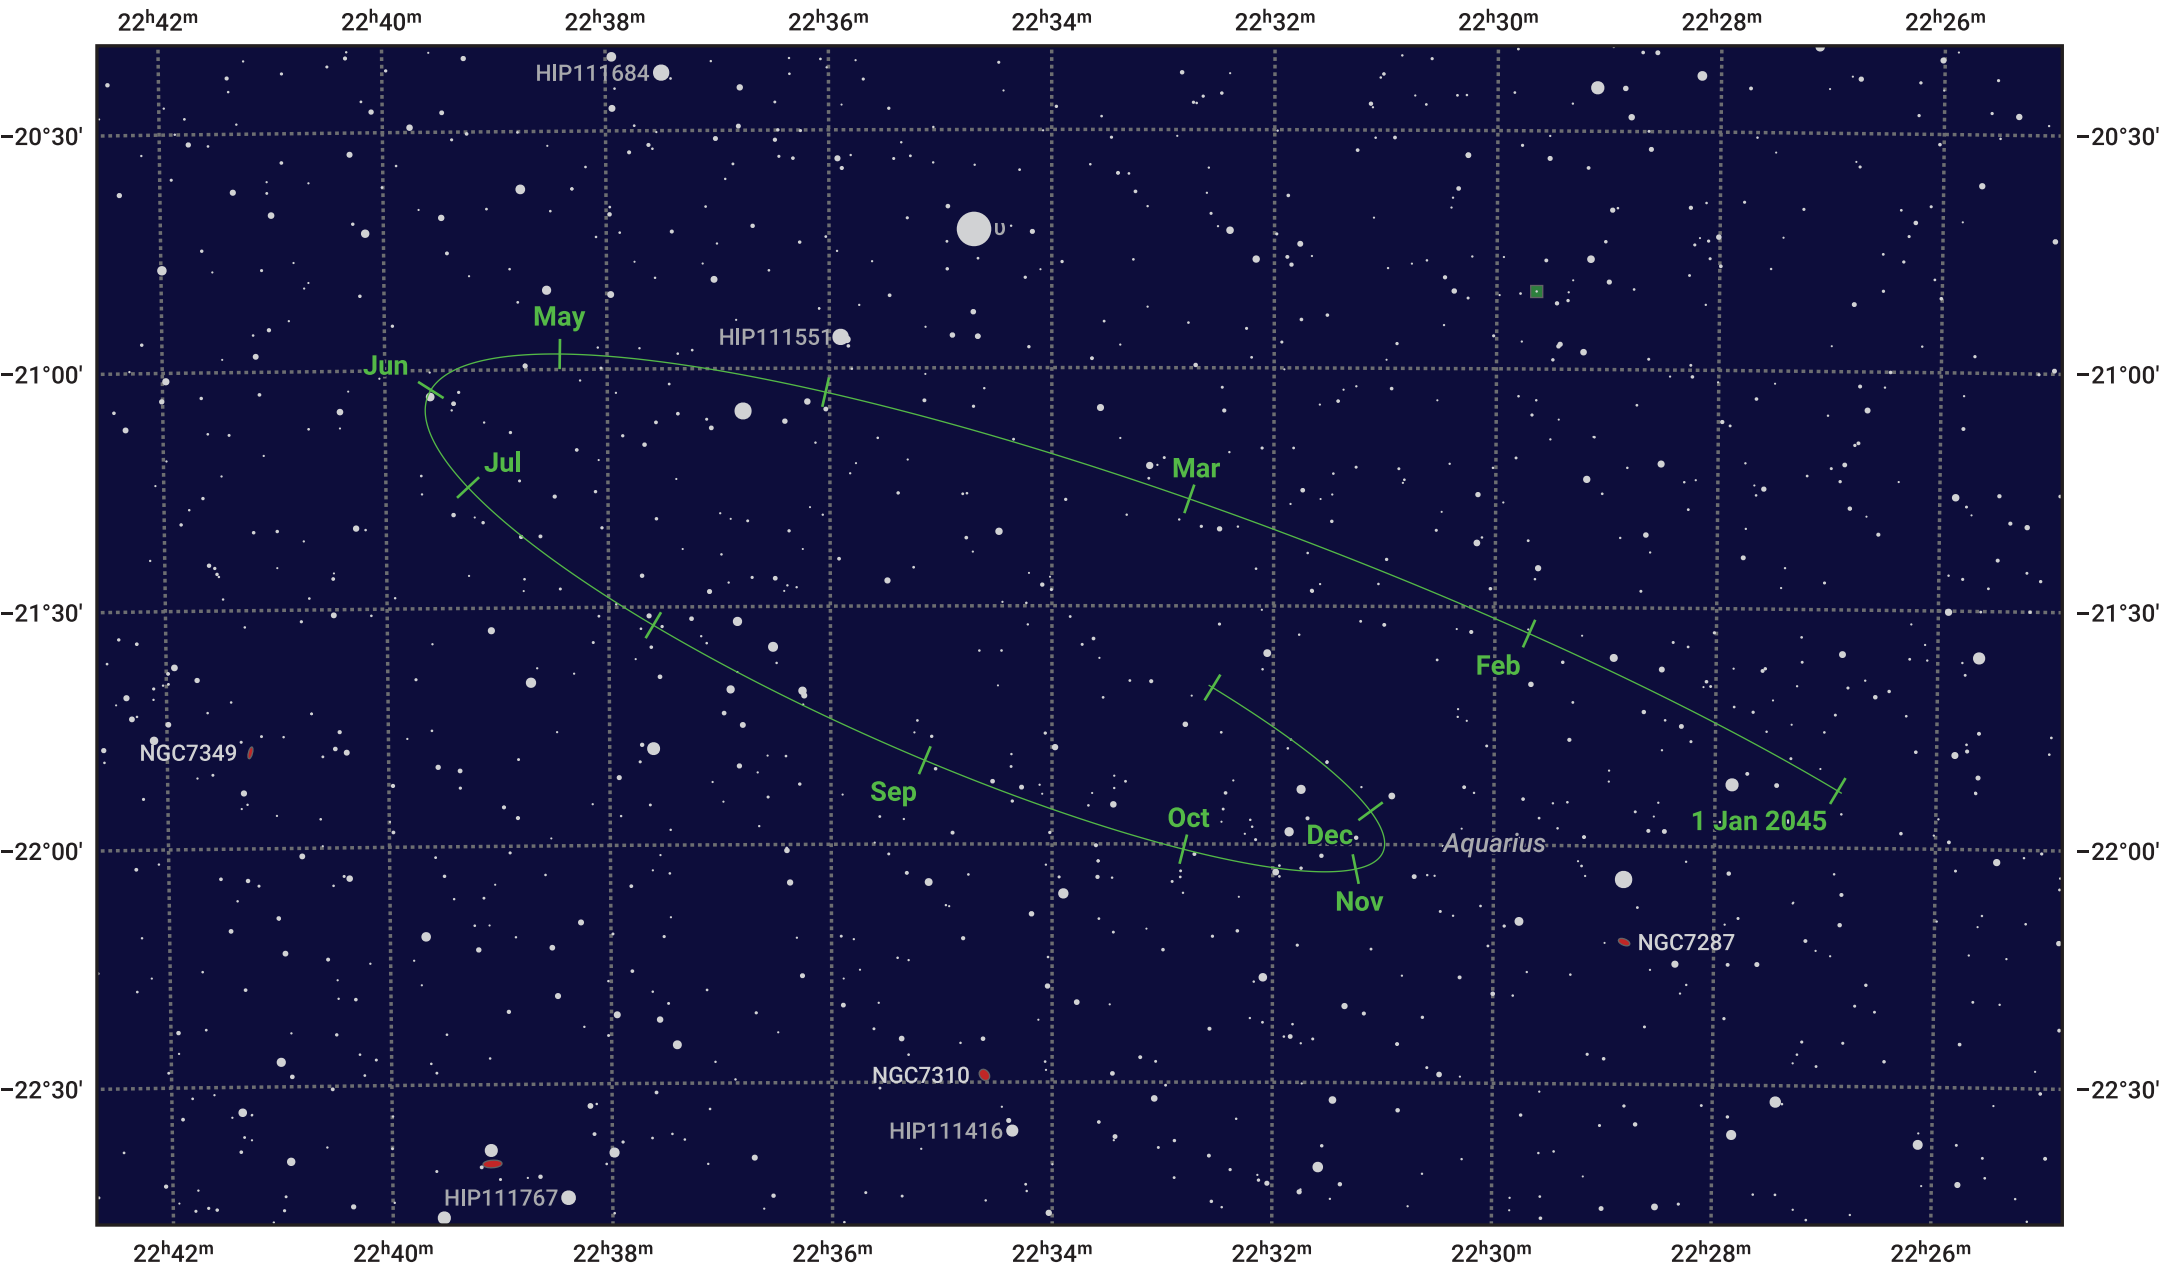

The path of Pluto in 2045

© Dominic Ford 2011–2024. Date markers placed at midnight UTC. Downloaded from <https://in-the-sky.org>

Magnitude scale: 14.0 13.0 12.0 11.0 10.0 9.0 8.0 7.0 6.0 5.0

— Ecliptic Plane

- Galaxy
- Bright nebula
- Open cluster
- ⊕ Globular cluster

Date	Mag
2045 Jan 1	15.8
2045 Apr 1	15.8
2045 Jul 1	15.7
2045 Oct 1	15.7
2046 Jan 1	15.8