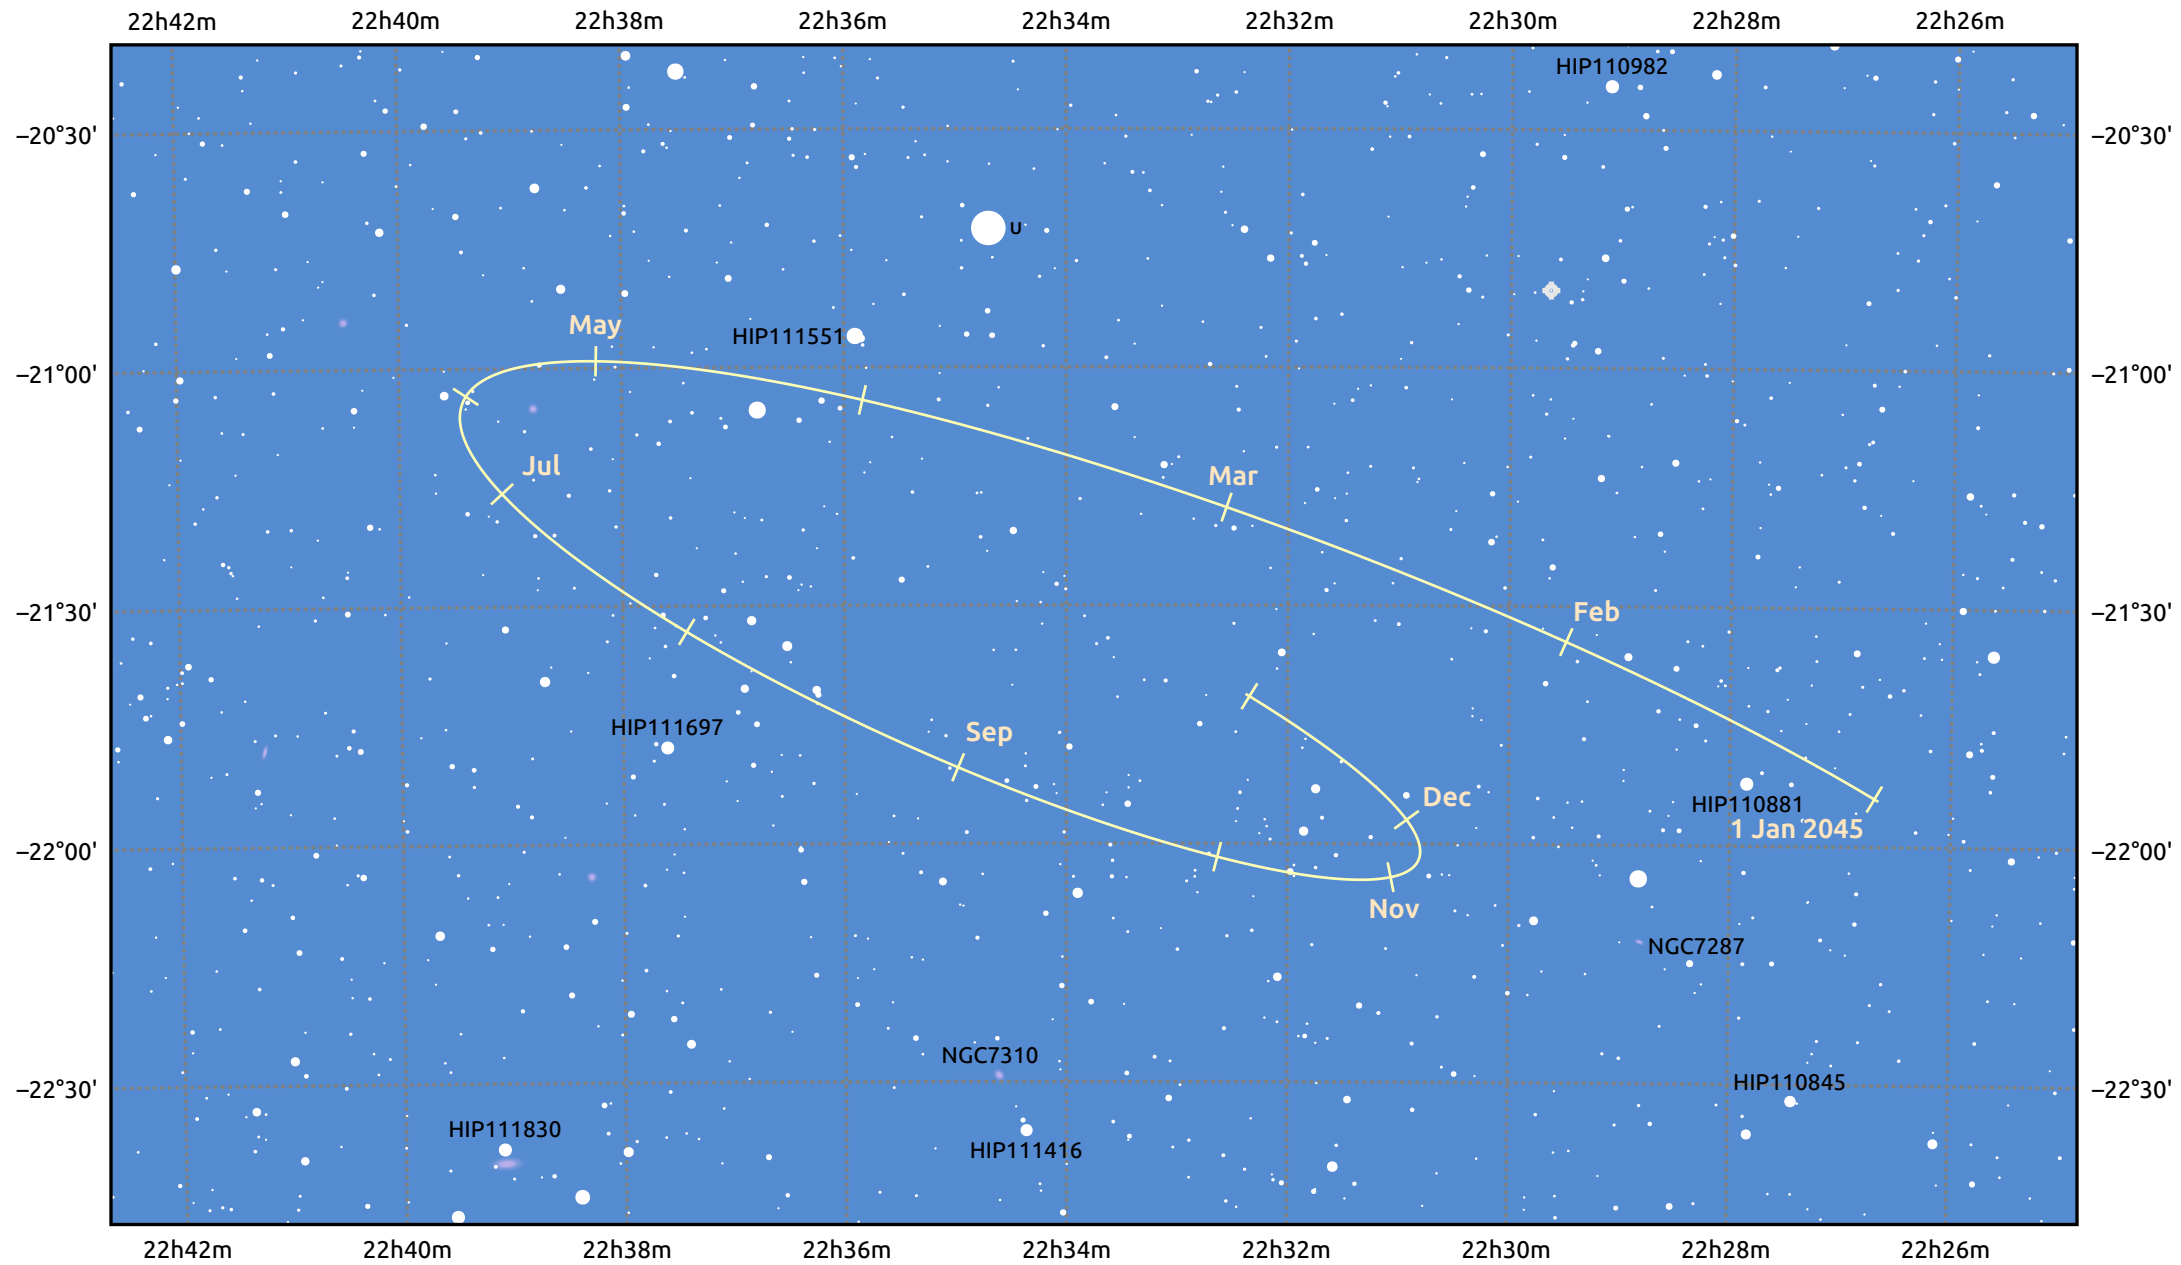

The path of Pluto in 2045

© Dominic Ford 2011–2025. Date markers placed at midnight UTC. Downloaded from <https://in-the-sky.org>

Magnitude scale: 14.0 13.0 12.0 11.0 10.0 9.0 8.0 7.0 6.0 5.0

— Ecliptic Plane

Galaxy Bright nebula Open cluster Globular cluster Planetary nebula

| Date | Mag |
|------------|------|
| 2045 Jan 1 | 15.7 |
| 2045 Apr 1 | 15.7 |
| 2045 Jul 1 | 15.7 |
| 2045 Oct 1 | 15.7 |
| 2046 Jan 1 | 15.8 |