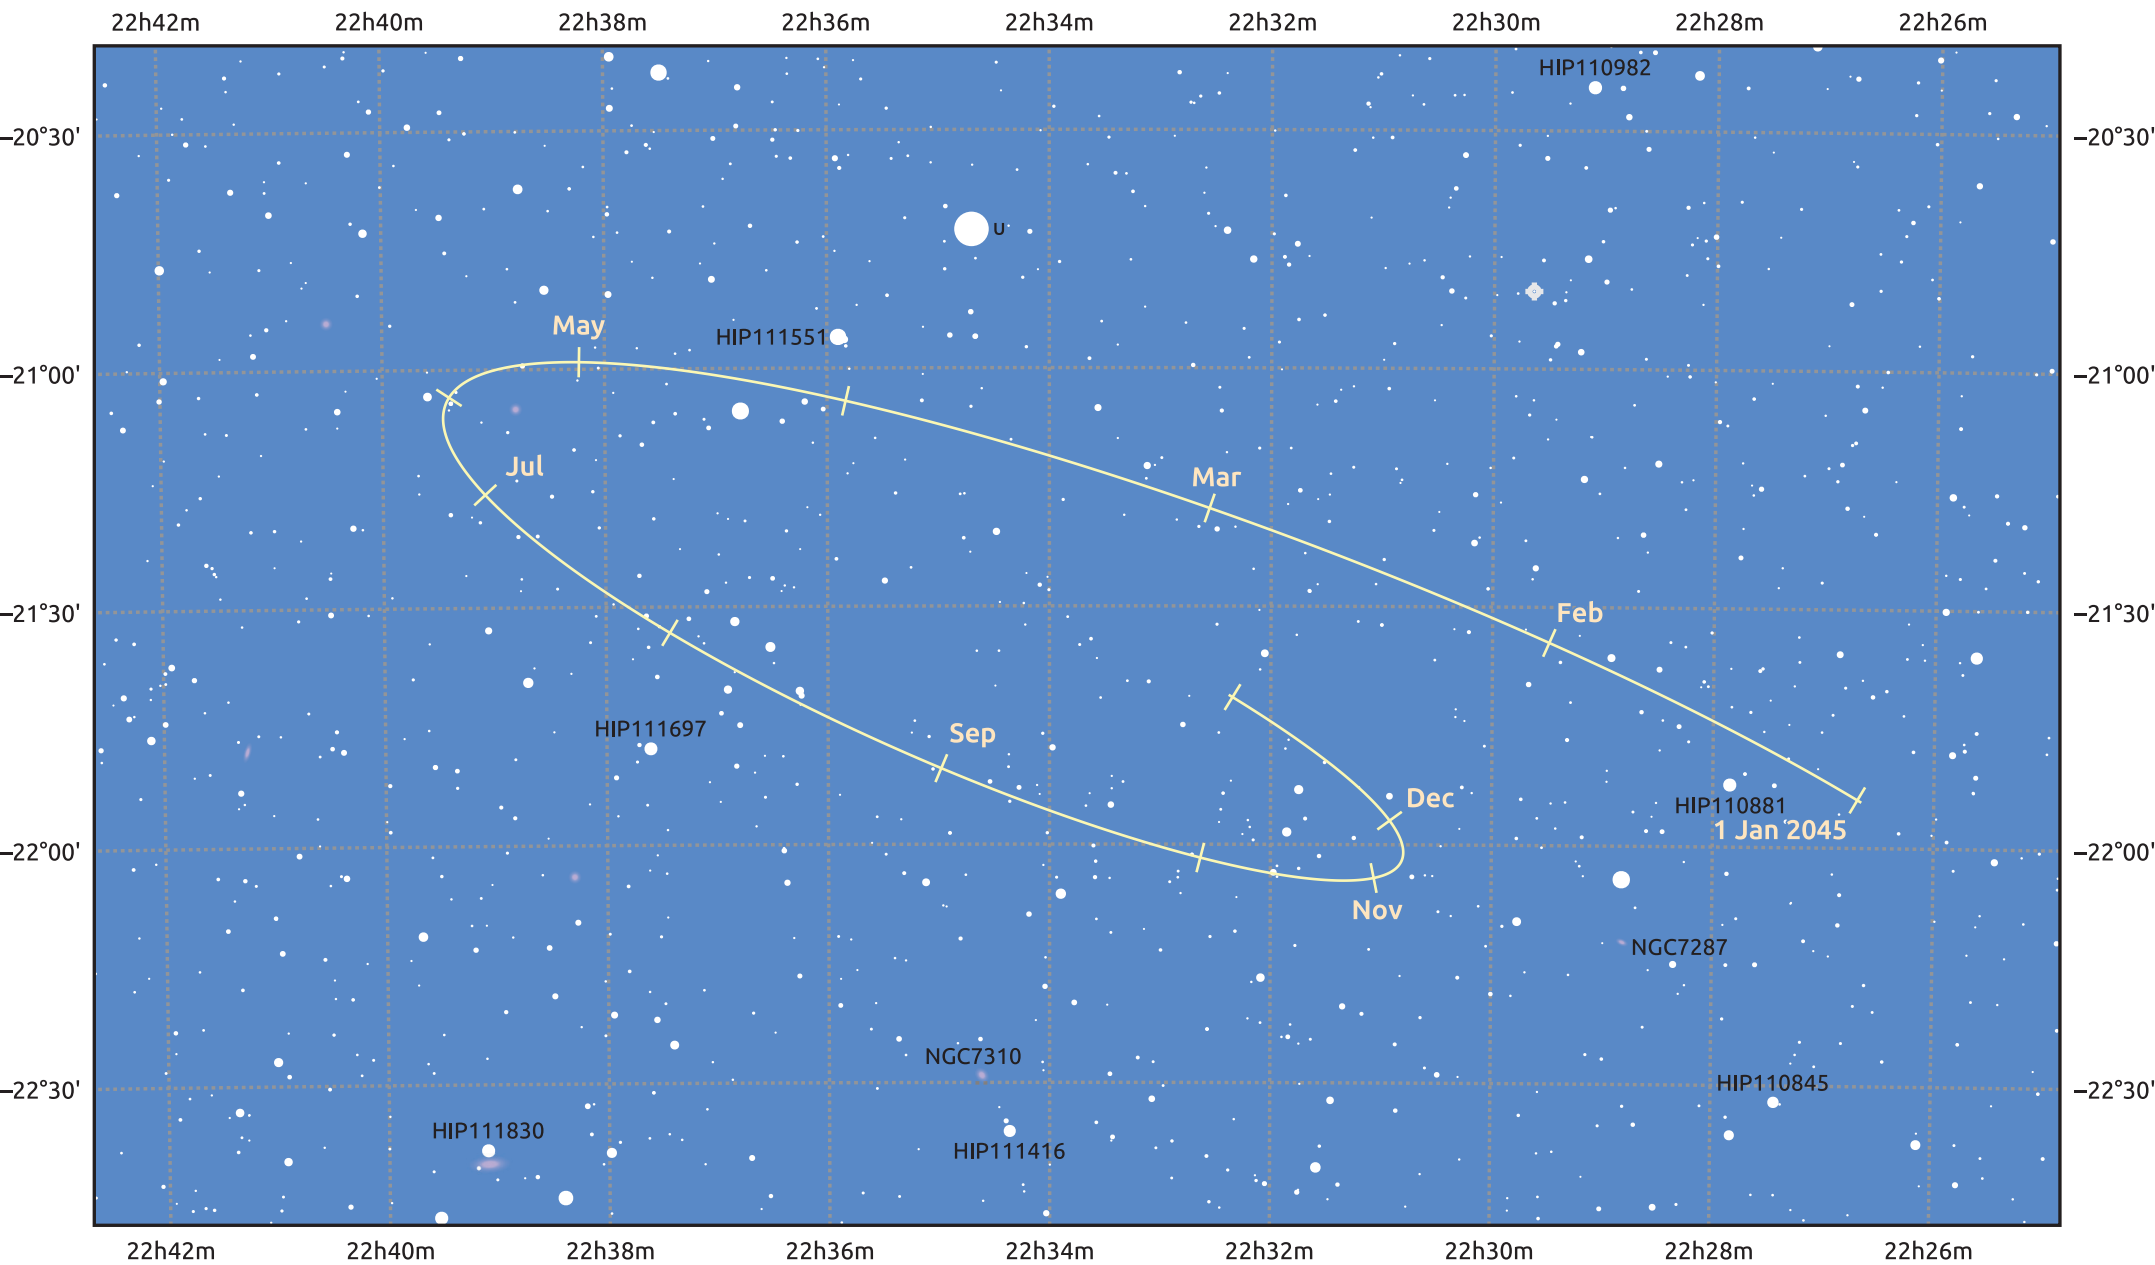

# The path of Pluto in 2045

© Dominic Ford 2011–2025. Date markers placed at midnight UTC. Downloaded from <https://in-the-sky.org>

Magnitude scale: 14.0 13.0 12.0 11.0 10.0 9.0 8.0 7.0 6.0 5.0

— Ecliptic Plane

Galaxy    Bright nebula    Open cluster    Globular cluster    Planetary nebula

Date	Mag
2045 Jan 1	15.7
2045 Apr 1	15.7
2045 Jul 1	15.7
2045 Oct 1	15.7
2046 Jan 1	15.8