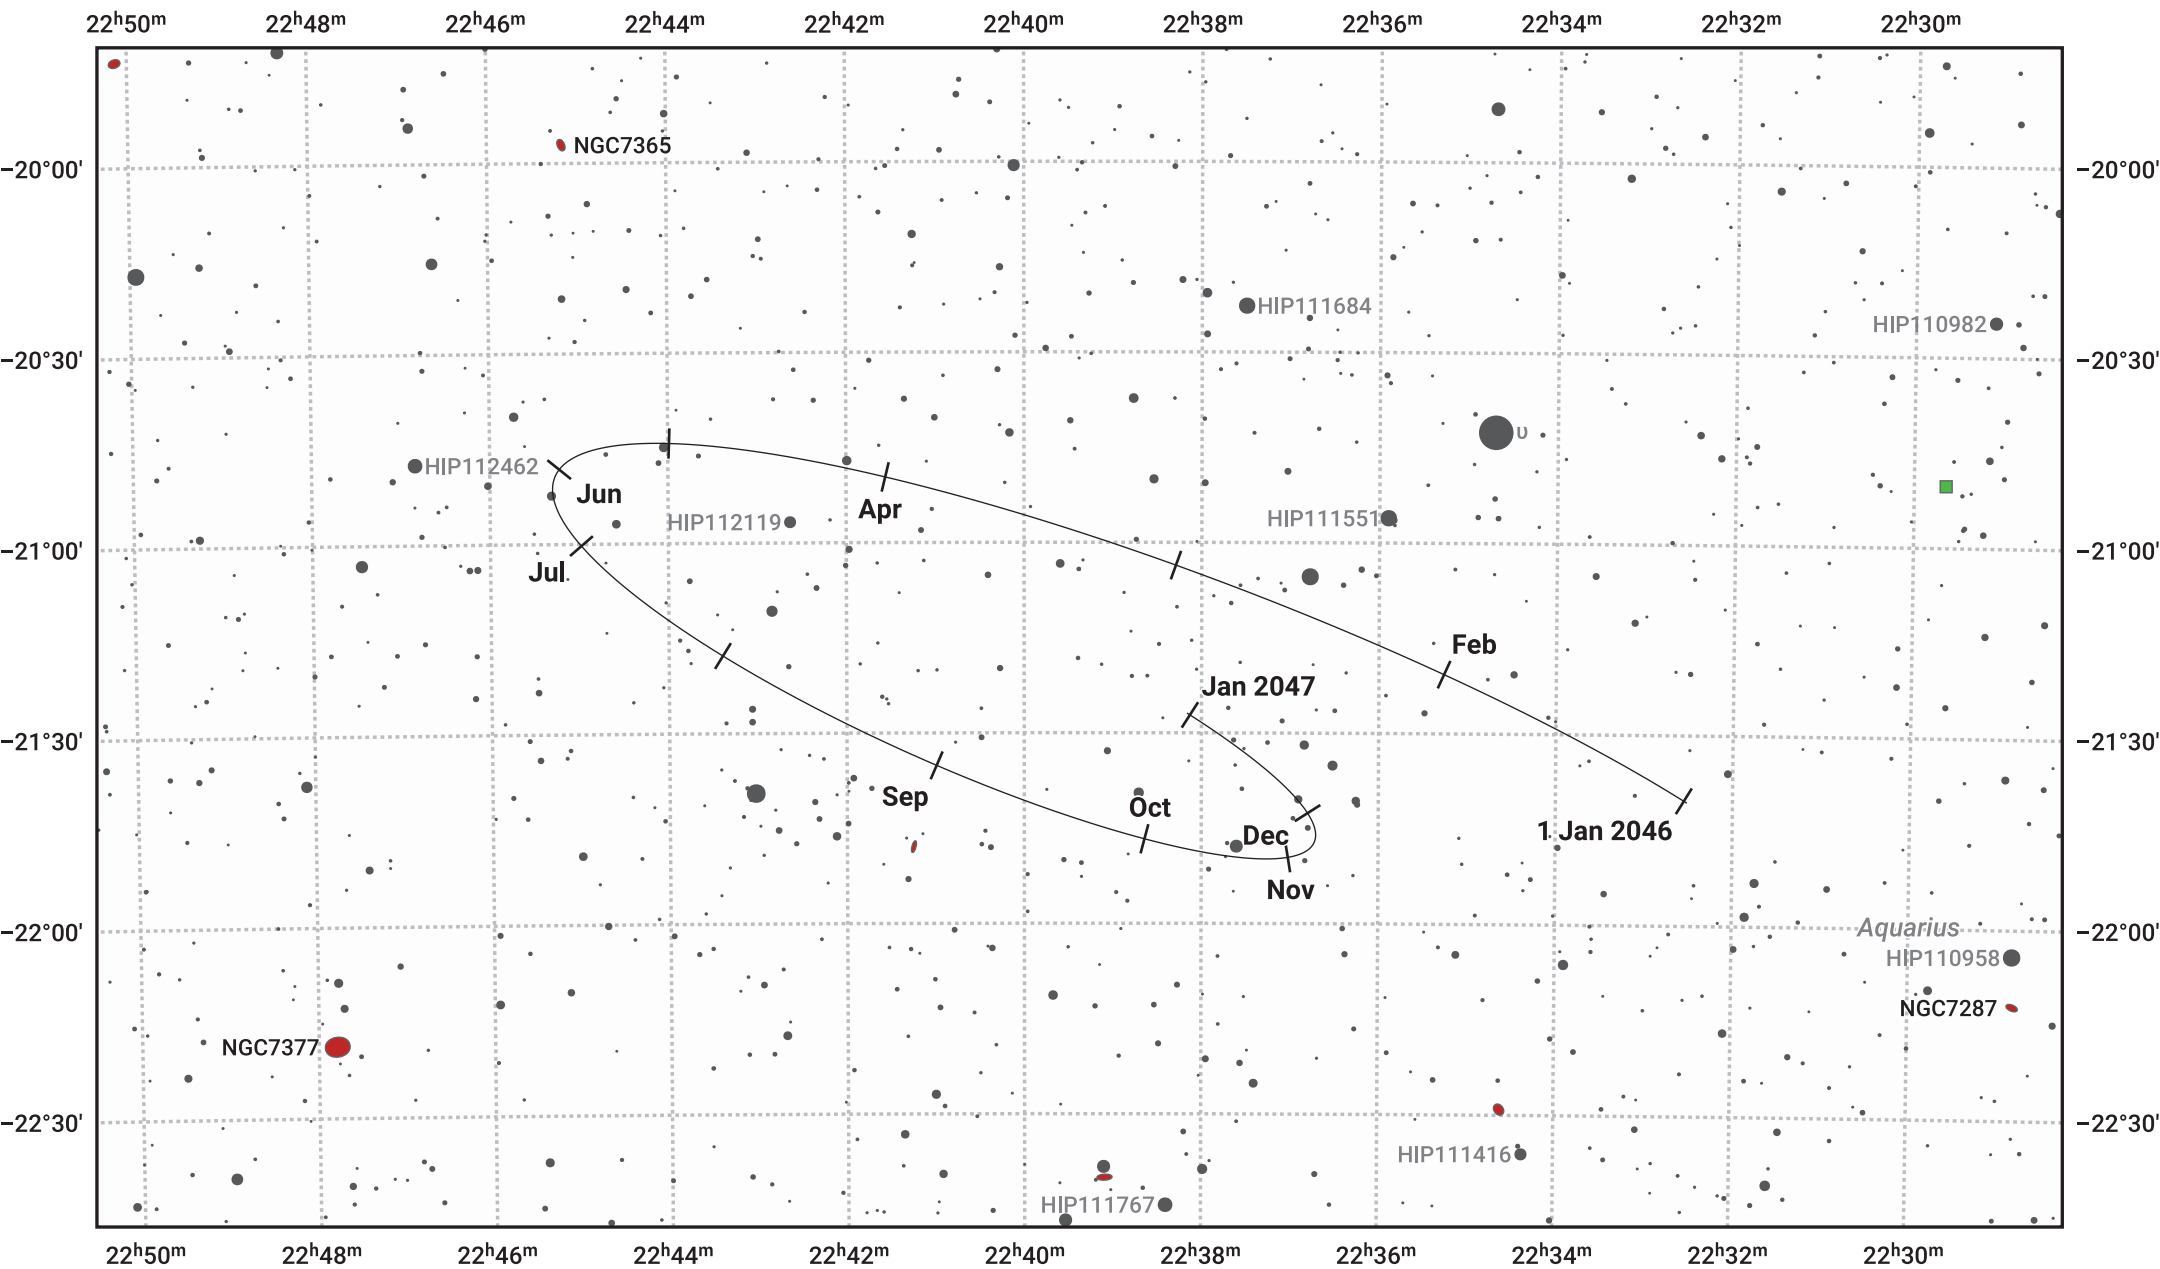

# The path of Pluto in 2046

© Dominic Ford 2011–2024. Date markers placed at midnight UTC. Downloaded from <https://in-the-sky.org>

Magnitude scale: 13.0 12.0 11.0 10.0 9.0 8.0 7.0 6.0 5.0

— Ecliptic Plane

- Galaxy
- Bright nebula
- Open cluster
- ⊕ Globular cluster

Date	Mag
2046 Jan 1	15.8
2046 Apr 1	15.8
2046 Jul 1	15.8
2046 Oct 1	15.7
2047 Jan 1	15.8