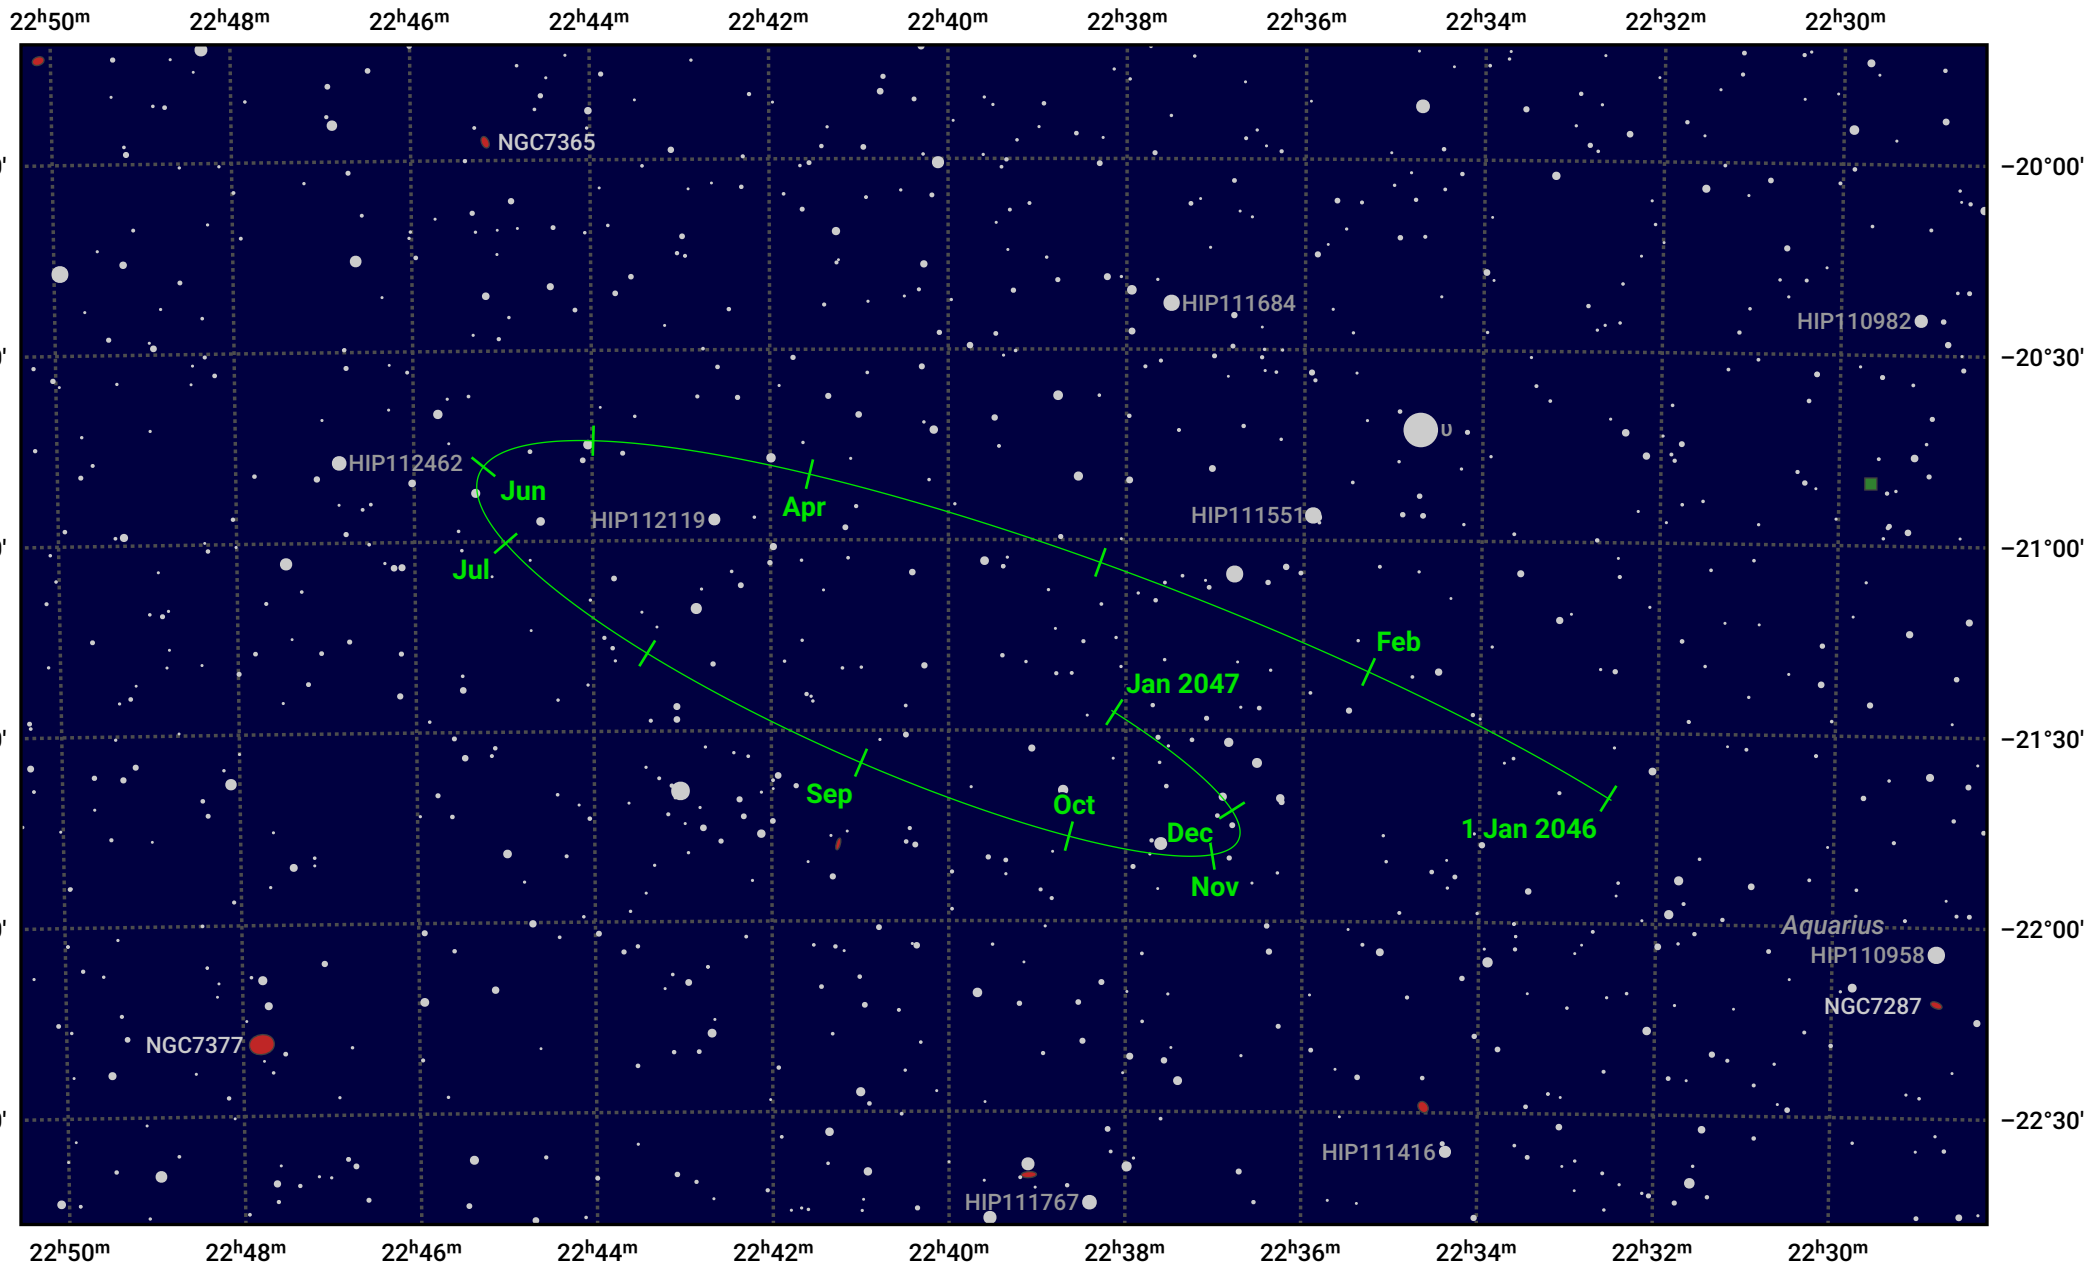

The path of Pluto in 2046

© Dominic Ford 2011–2024. Date markers placed at midnight UTC. Downloaded from <https://in-the-sky.org>

Magnitude scale: 13.0 12.0 11.0 10.0 9.0 8.0 7.0 6.0 5.0

— Ecliptic Plane

Galaxy Bright nebula Open cluster Globular cluster

Date	Mag
2046 Jan 1	15.8
2046 Apr 1	15.8
2046 Jul 1	15.8
2046 Oct 1	15.7
2047 Jan 1	15.8