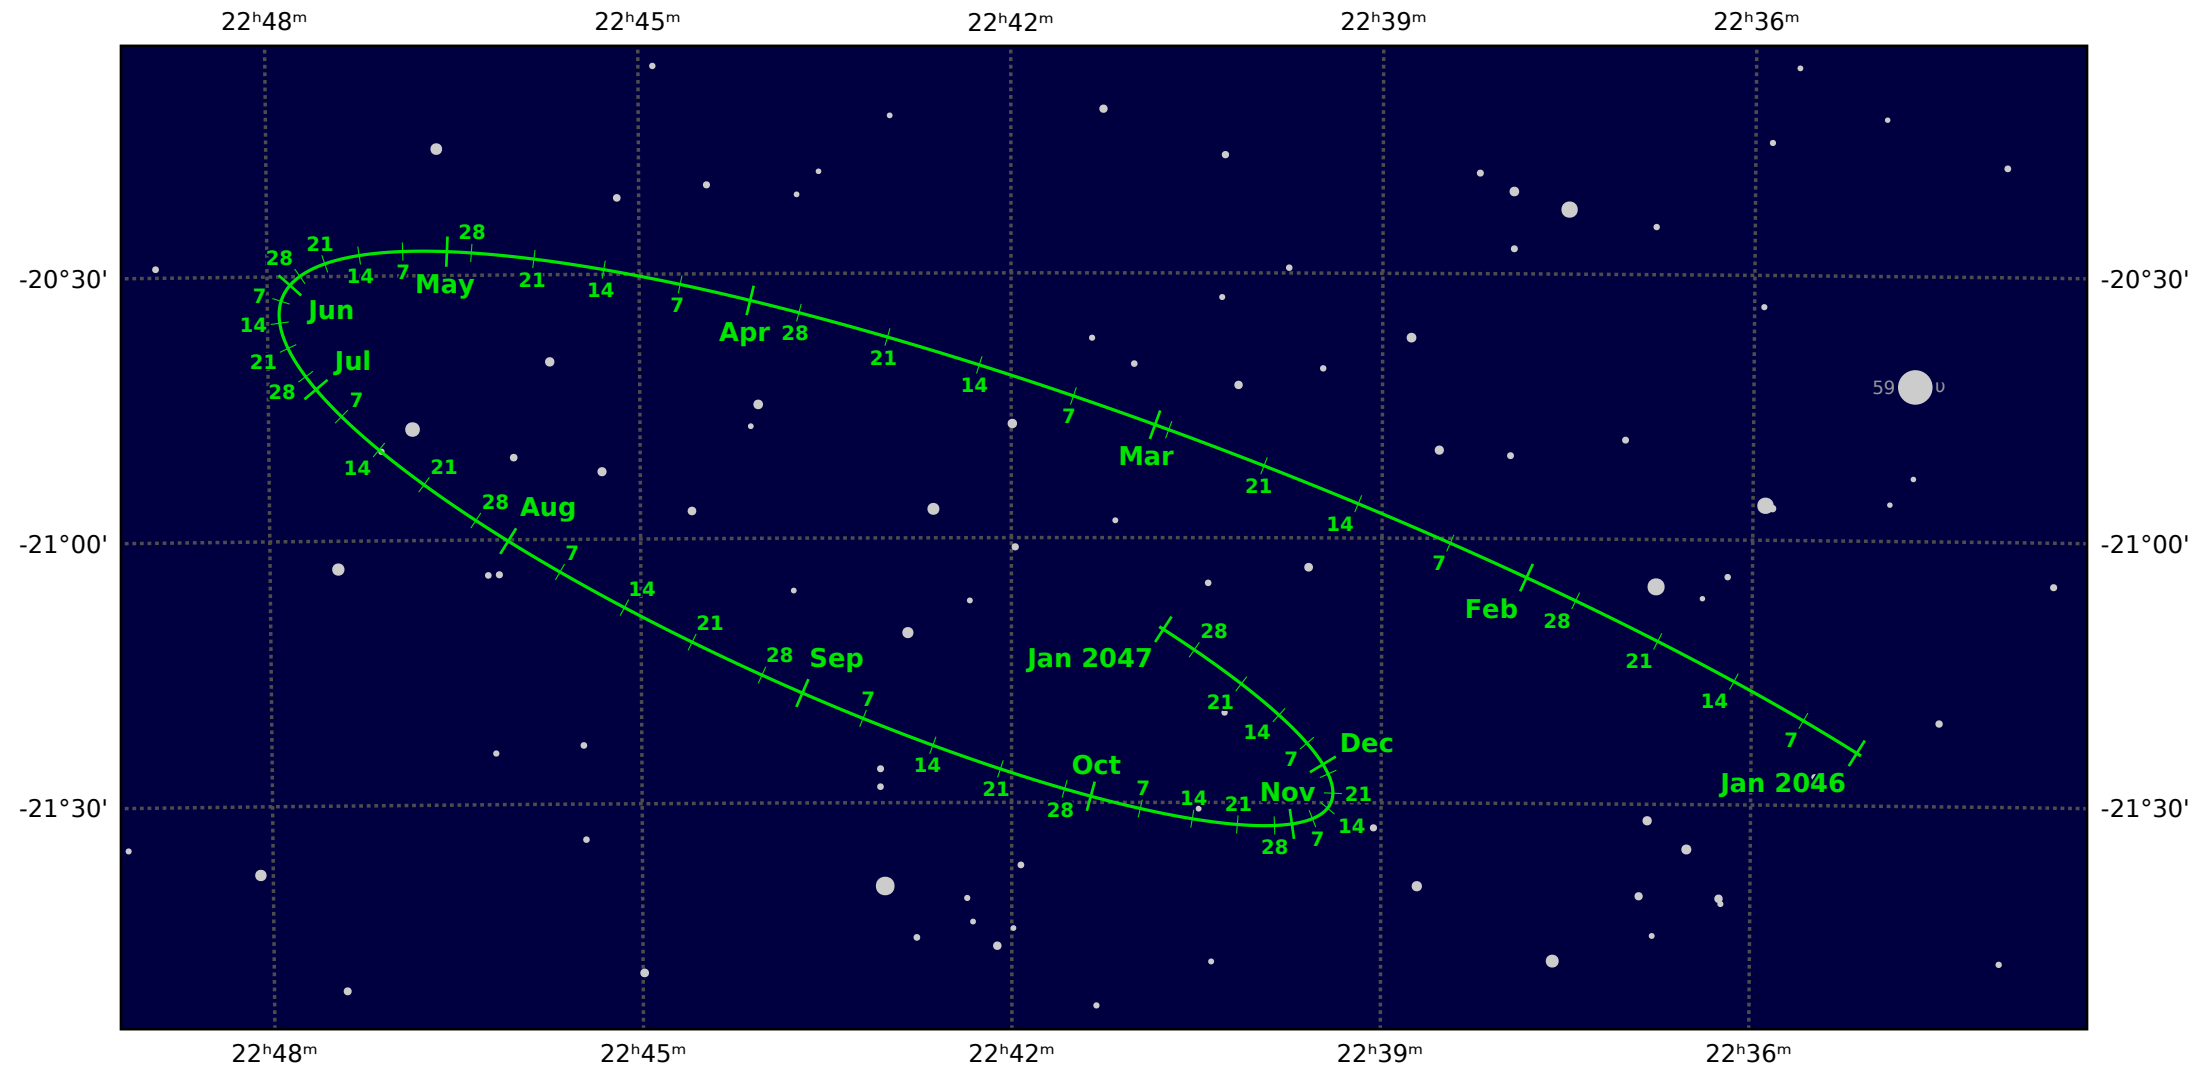

The path of Pluto in 2046

© Dominic Ford 2011–2021. Downloaded from <https://in-the-sky.org>

Magnitude scale: •11.0 •10.5 •10.0 •9.5 •9.0 •8.5 •8.0 •7.5 •7.0 •6.5 •6.0 •5.5 •5.0

— Ecliptic Plane — Galactic Plane