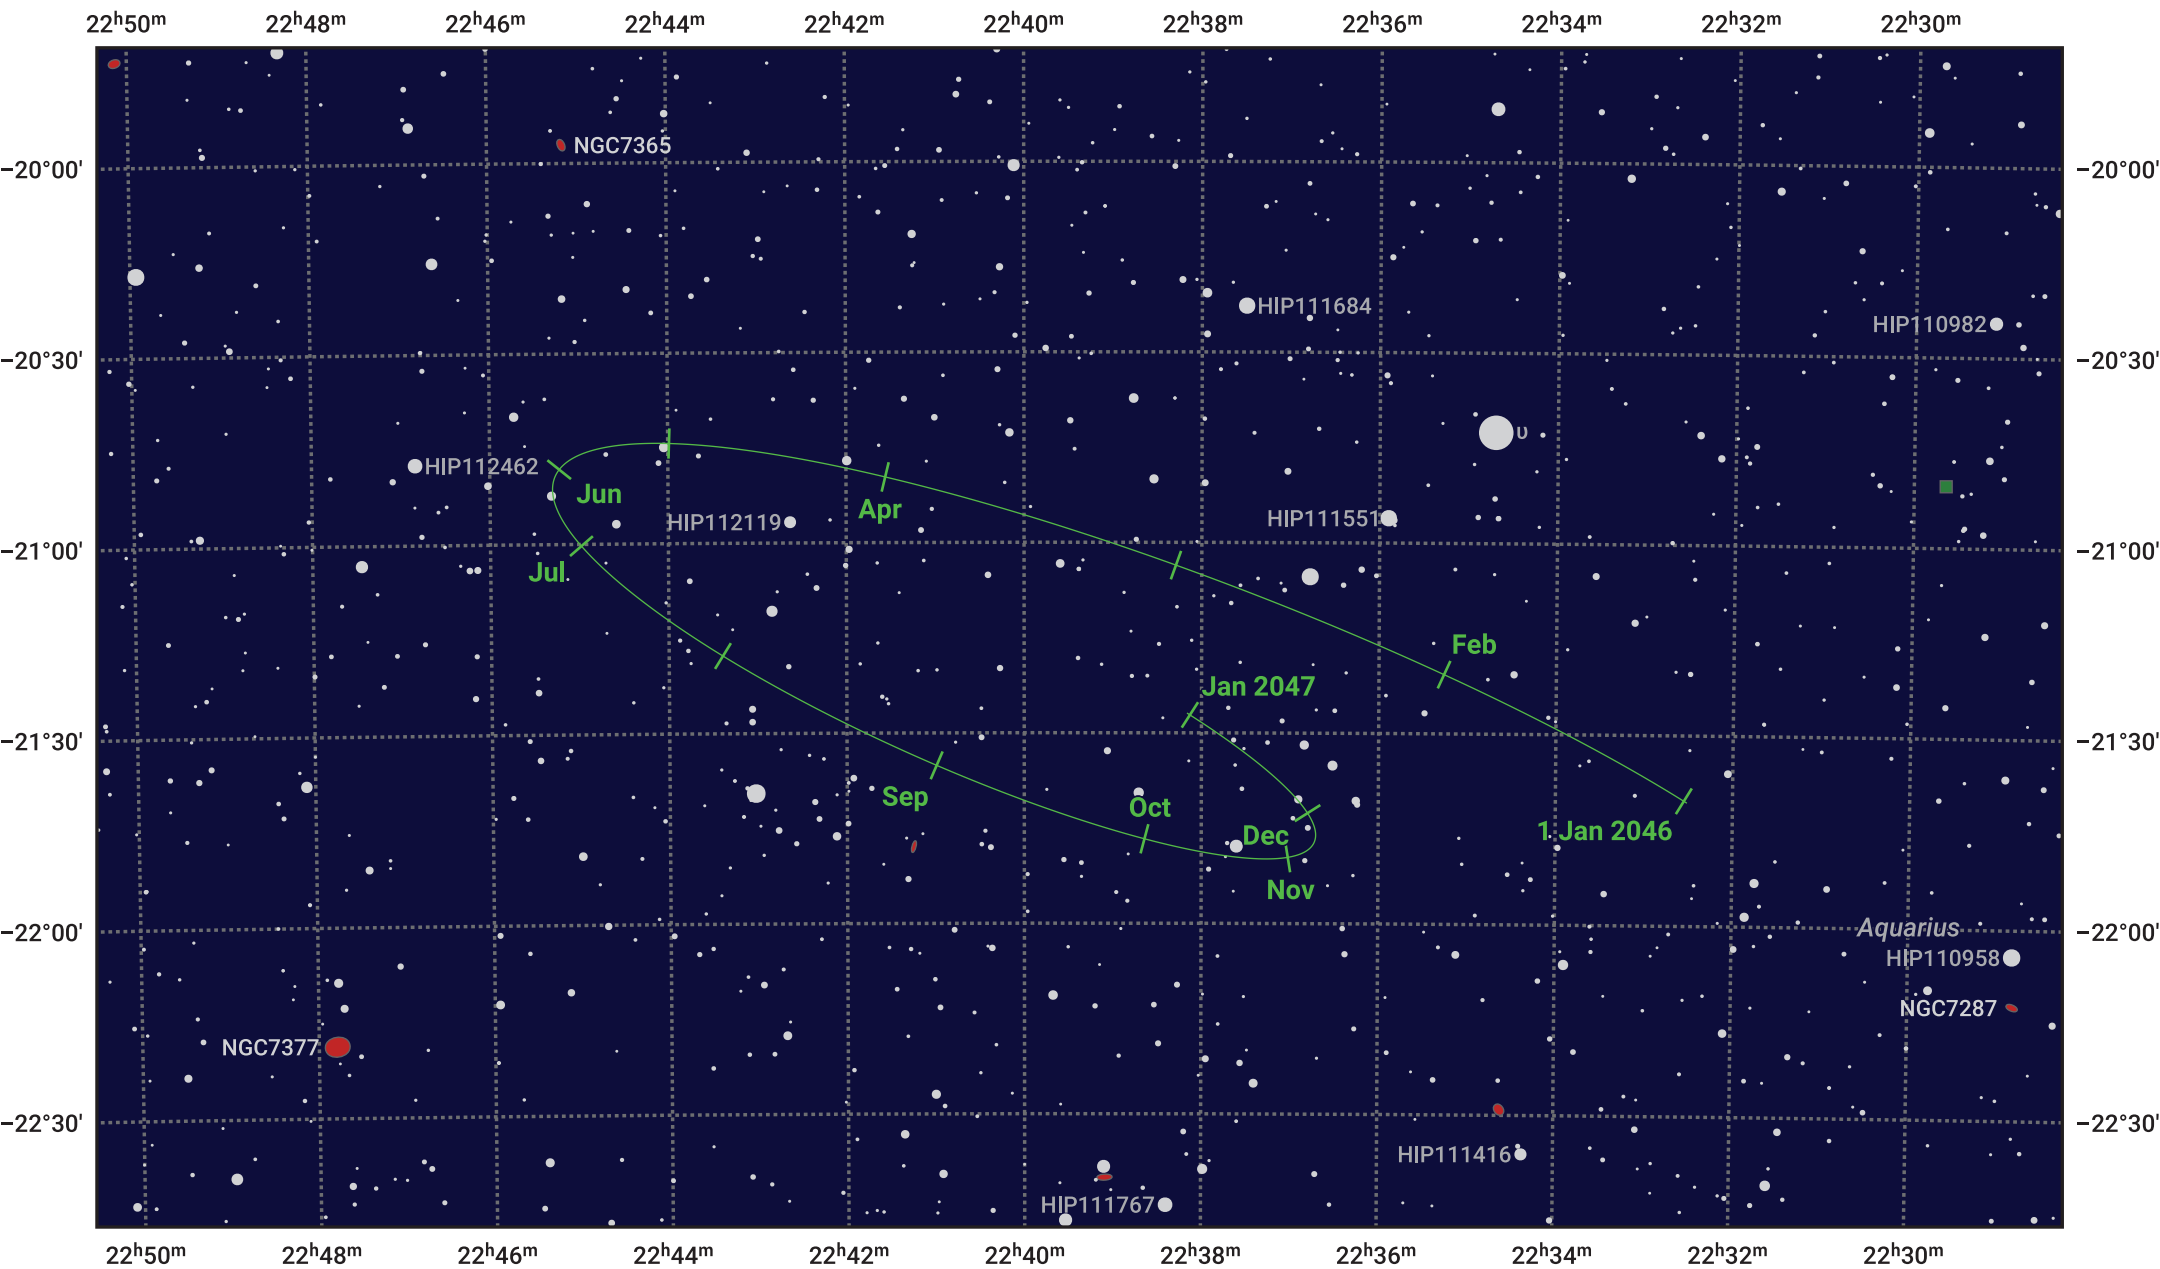

The path of Pluto in 2046

© Dominic Ford 2011–2024. Date markers placed at midnight UTC. Downloaded from <https://in-the-sky.org>

Magnitude scale: 13.0 12.0 11.0 10.0 9.0 8.0 7.0 6.0 5.0

— Ecliptic Plane

- Galaxy
- Bright nebula
- Open cluster
- ⊕ Globular cluster

Date	Mag
2046 Jan 1	15.8
2046 Apr 1	15.8
2046 Jul 1	15.8
2046 Oct 1	15.7
2047 Jan 1	15.8