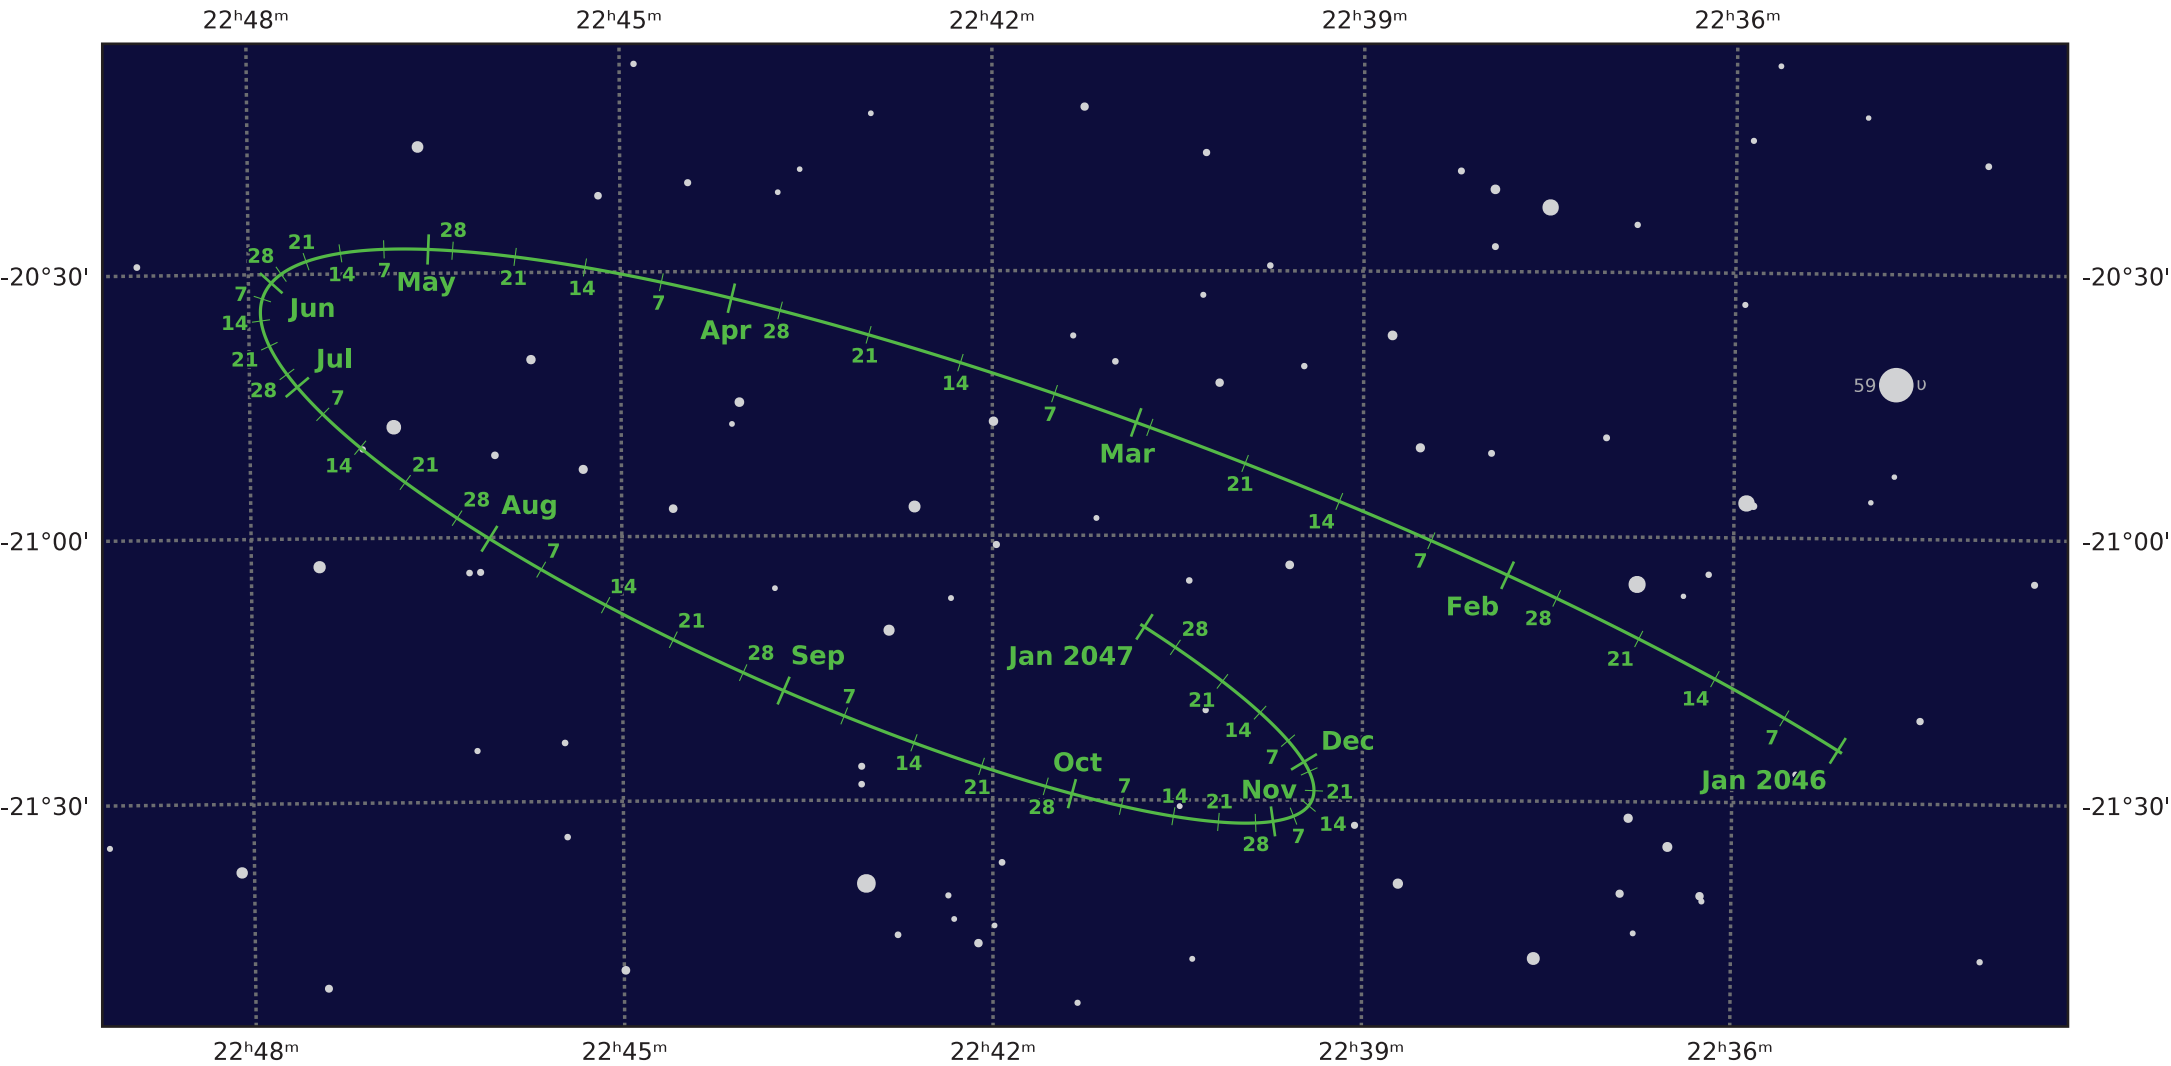

The path of Pluto in 2046

© Dominic Ford 2011–2021. Downloaded from <https://in-the-sky.org>

Magnitude scale: • 11.0 • 10.5 • 10.0 • 9.5 • 9.0 • 8.5 • 8.0 • 7.5 • 7.0 • 6.5 • 6.0 • 5.5 • 5.0

— Ecliptic Plane — Galactic Plane