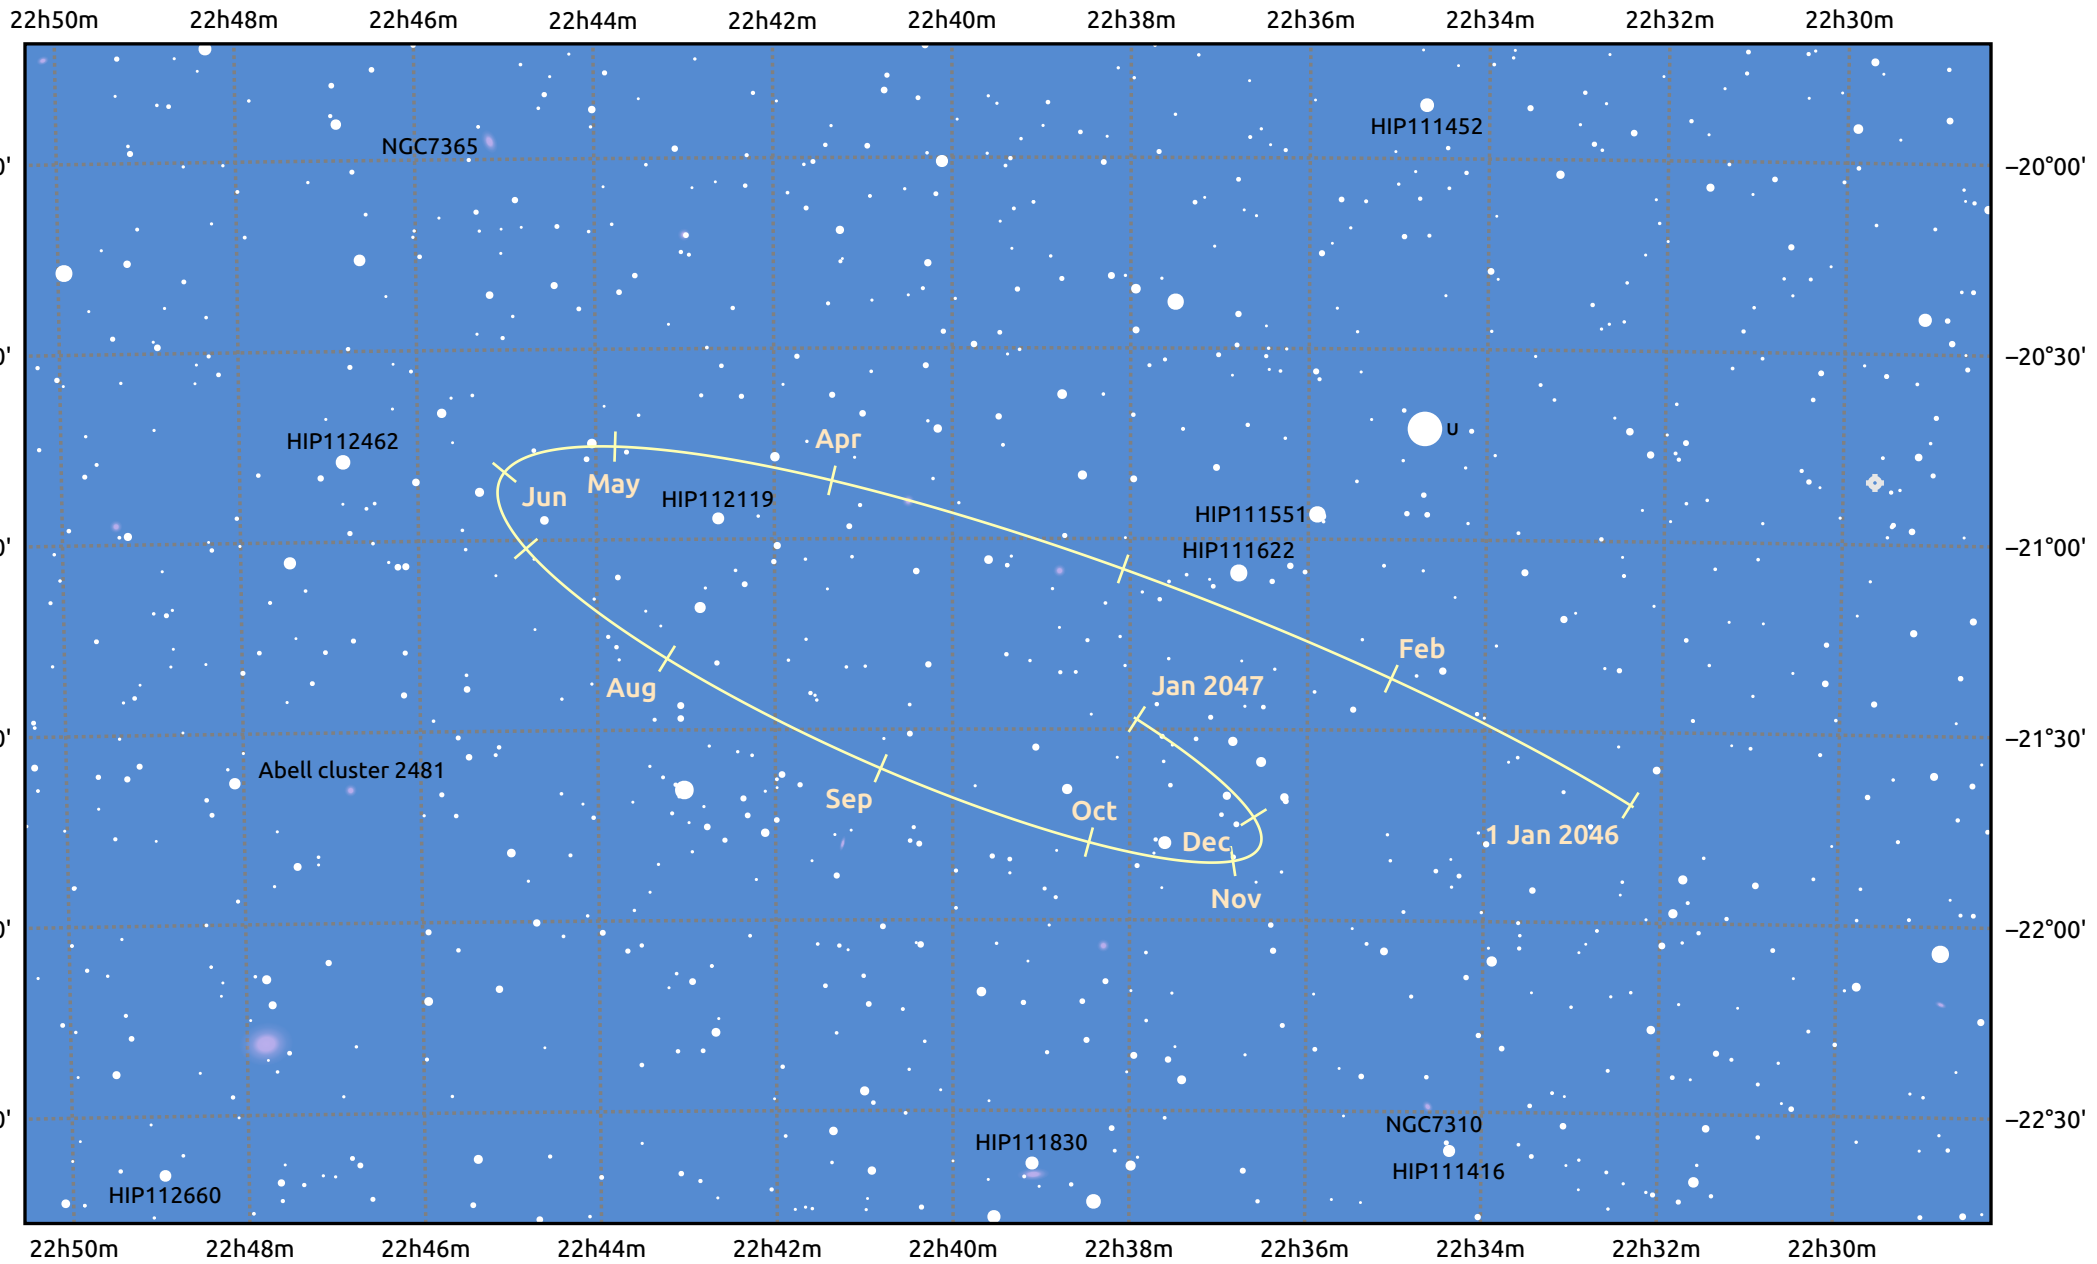

The path of Pluto in 2046

© Dominic Ford 2011–2025. Date markers placed at midnight UTC. Downloaded from <https://in-the-sky.org>

Magnitude scale: · 13.0 · 12.0 · 11.0 · 10.0 · 9.0 · 8.0 ● 7.0 ● 6.0 ● 5.0

— Ecliptic Plane

Galaxy Bright nebula Open cluster Globular cluster Planetary nebula

Date	Mag
2046 Jan 1	15.8
2046 Apr 1	15.8
2046 Jul 1	15.7
2046 Oct 1	15.7
2047 Jan 1	15.8