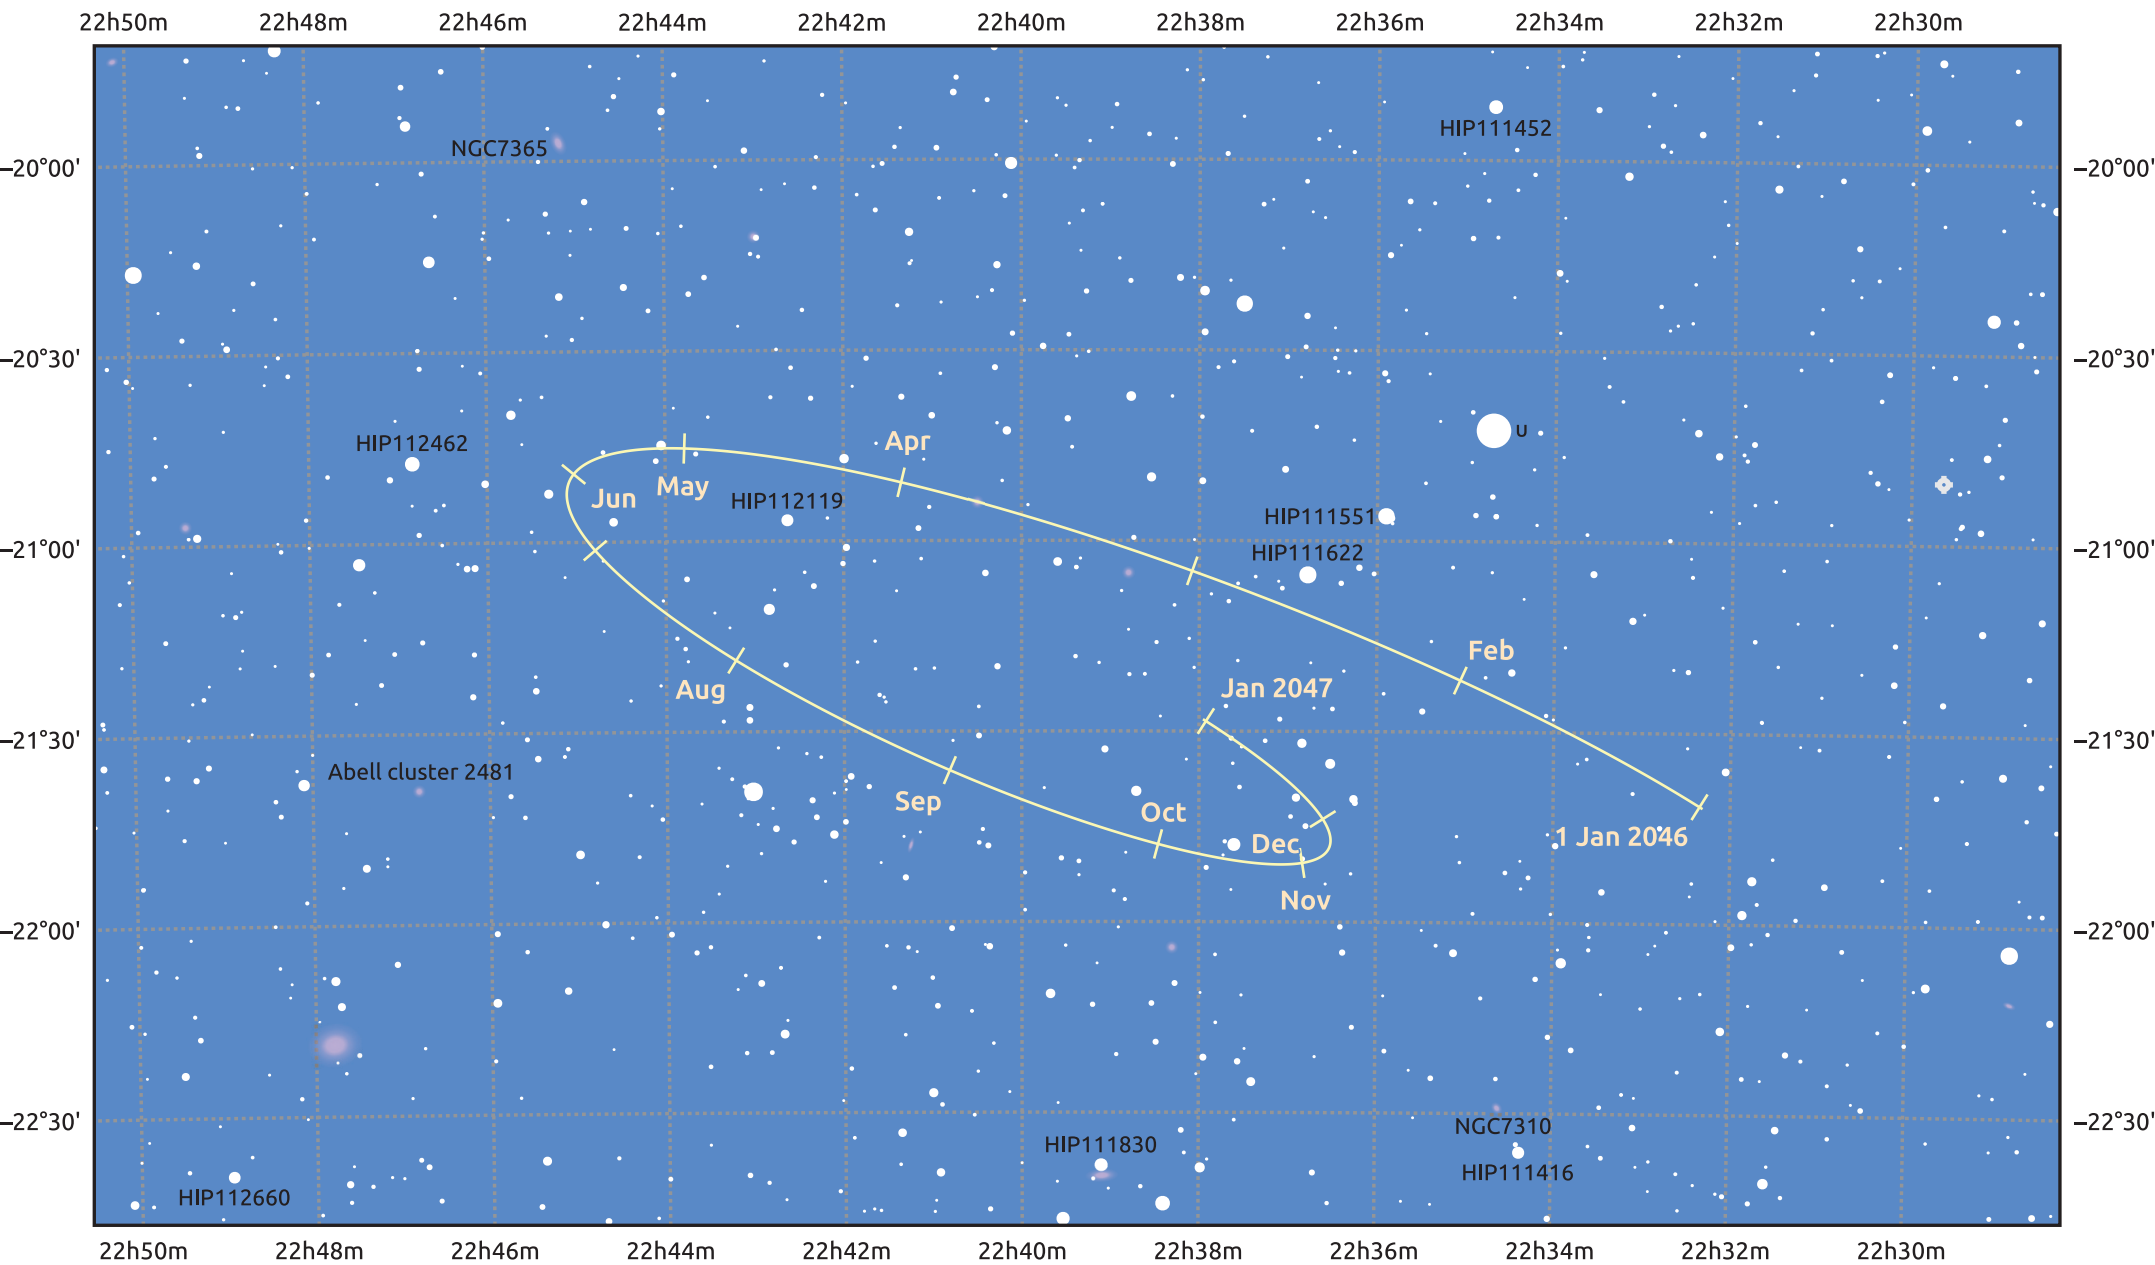

The path of Pluto in 2046

© Dominic Ford 2011–2025. Date markers placed at midnight UTC. Downloaded from <https://in-the-sky.org>

Magnitude scale: 13.0 12.0 11.0 10.0 9.0 8.0 7.0 6.0 5.0

— Ecliptic Plane

Galaxy Bright nebula Open cluster Globular cluster Planetary nebula

Date	Mag
2046 Jan 1	15.8
2046 Apr 1	15.8
2046 Jul 1	15.7
2046 Oct 1	15.7
2047 Jan 1	15.8