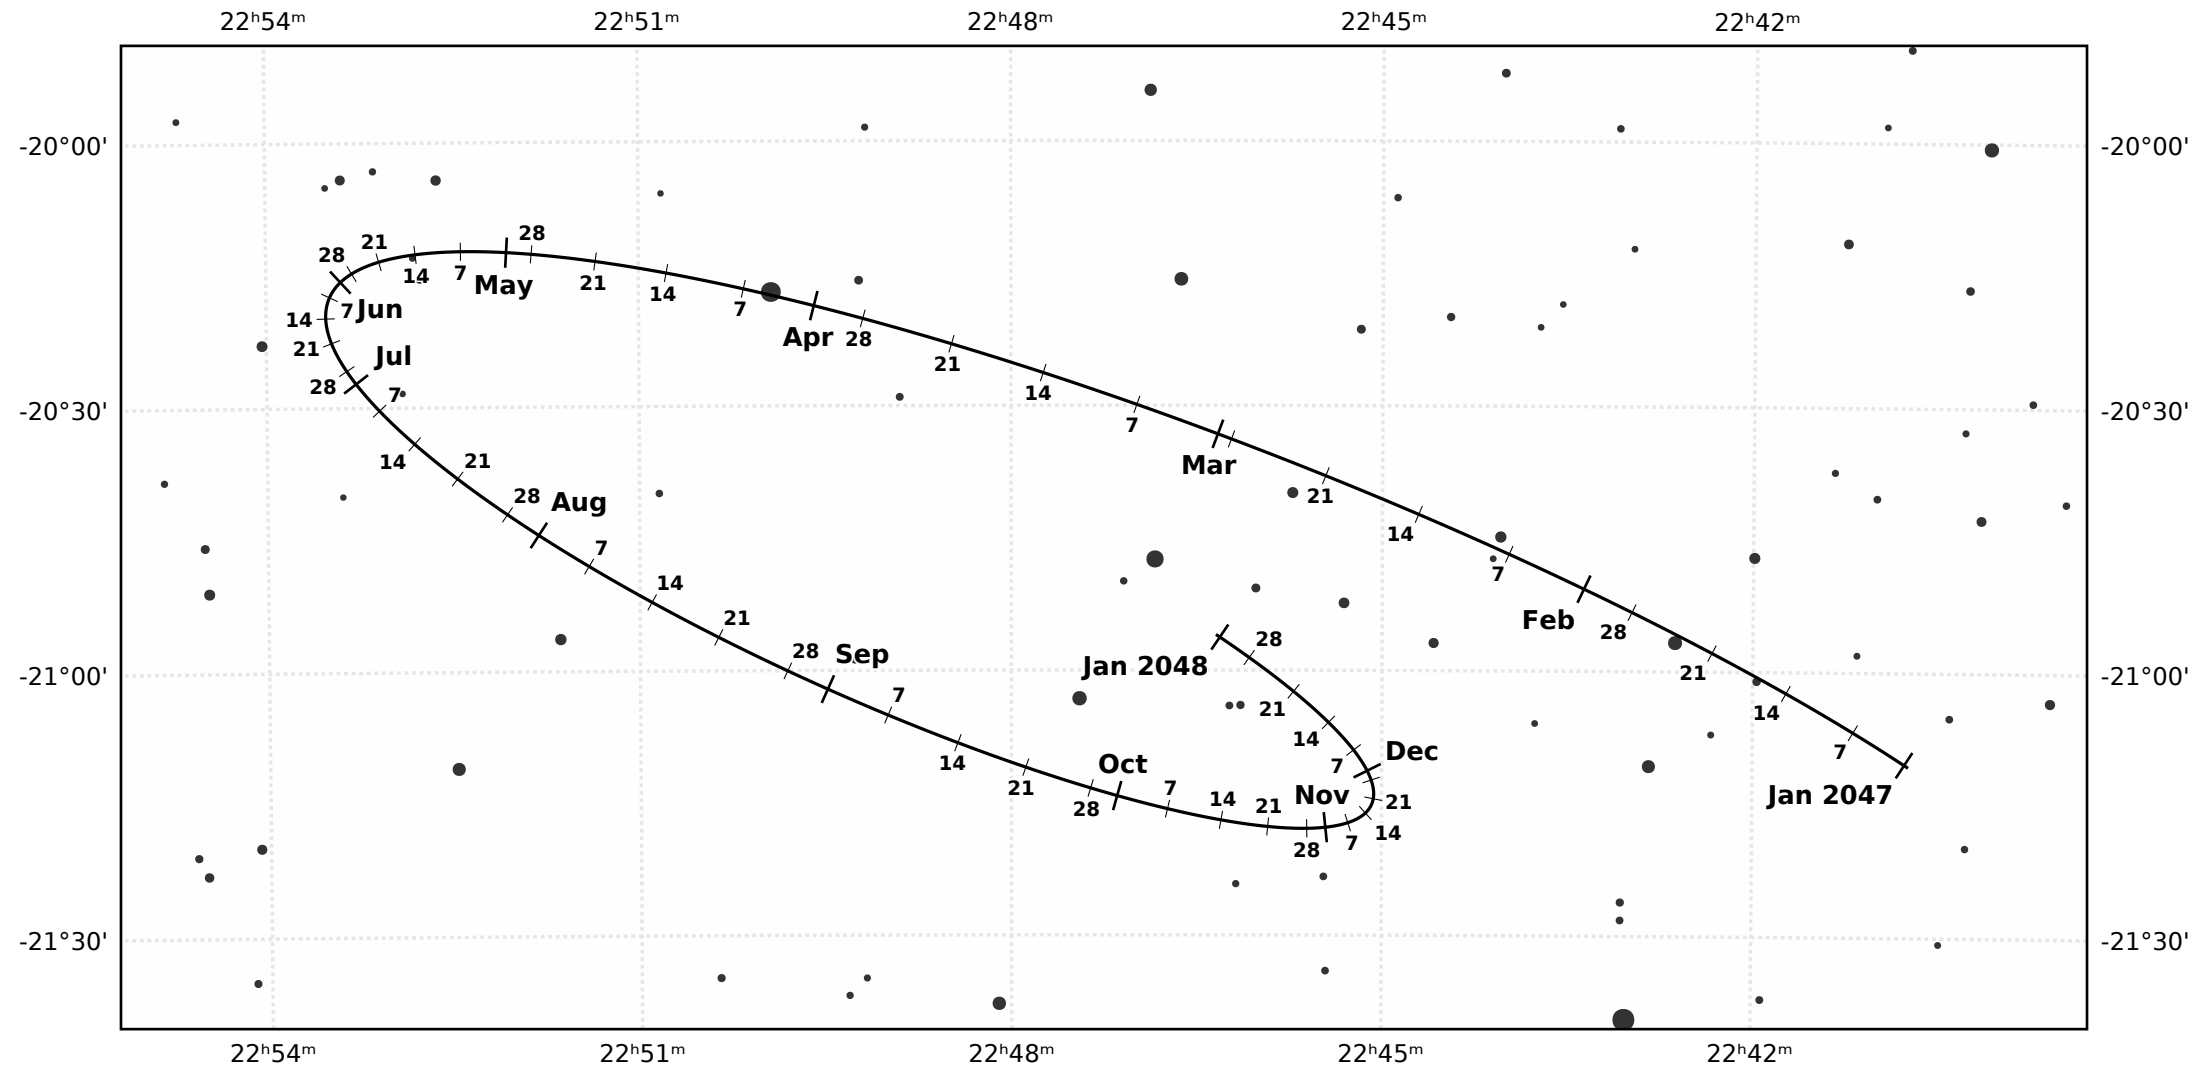

The path of Pluto in 2047

© Dominic Ford 2011-2021. Downloaded from <https://in-the-sky.org>

Magnitude scale: •11.0 •10.5 •10.0 •9.5 •9.0 •8.5 •8.0 •7.5 ●7.0

— The Equator

— Ecliptic Plane

— Galactic Plane