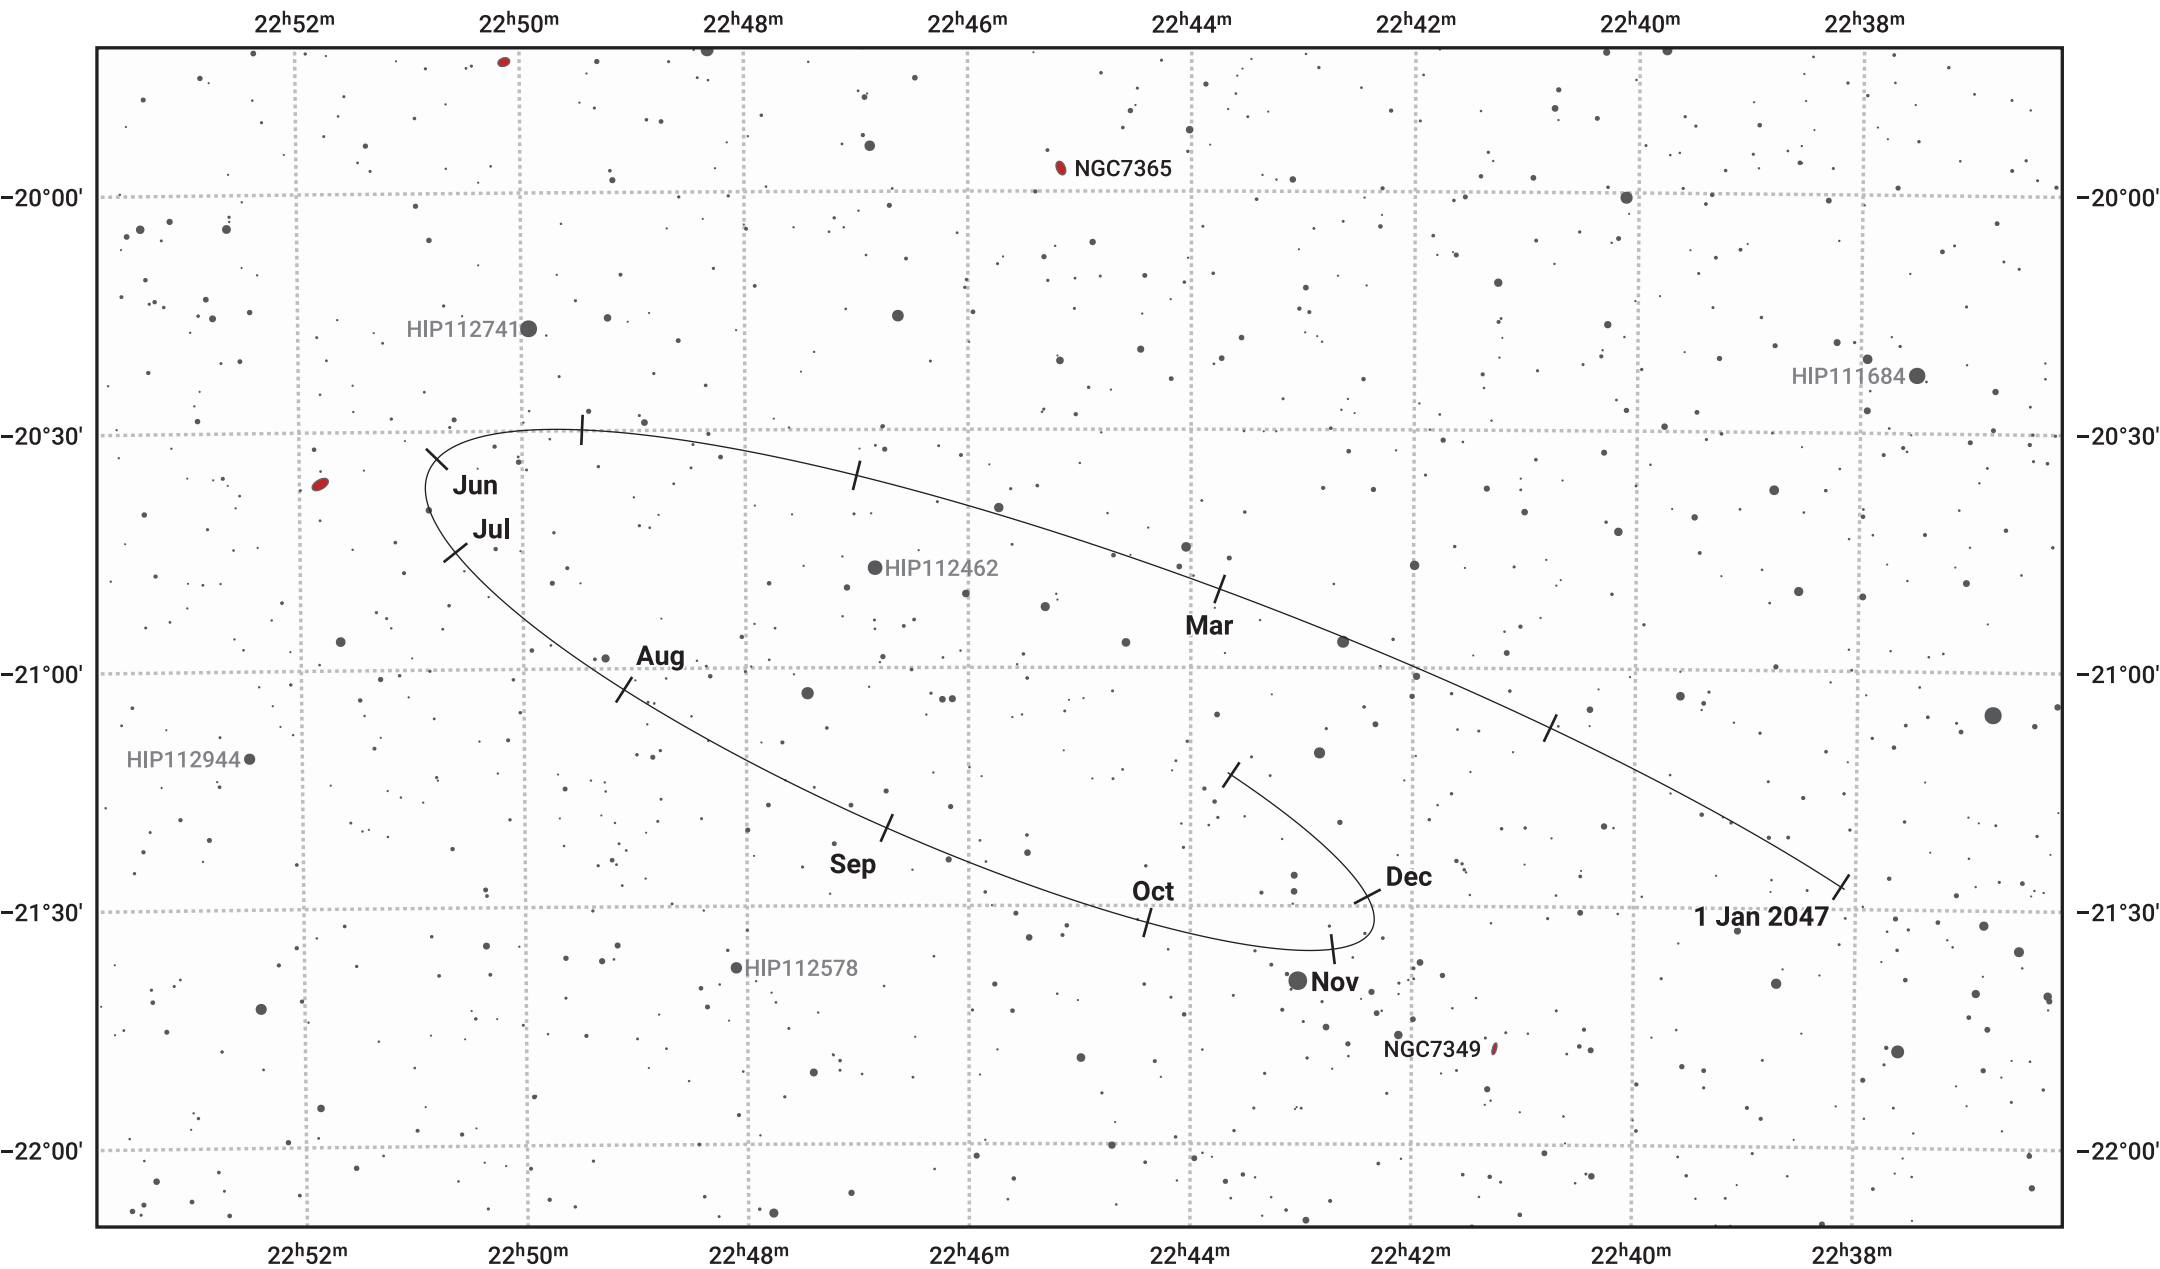

The path of Pluto in 2047

© Dominic Ford 2011–2024. Date markers placed at midnight UTC. Downloaded from <https://in-the-sky.org>

Magnitude scale: 14.0 13.0 12.0 11.0 10.0 9.0 8.0 7.0

— Ecliptic Plane

- Galaxy
- Bright nebula
- Open cluster
- ⊕ Globular cluster

Date	Mag
2047 Jan 1	15.8
2047 Apr 1	15.8
2047 Jul 1	15.8
2047 Oct 1	15.8
2048 Jan 1	15.9