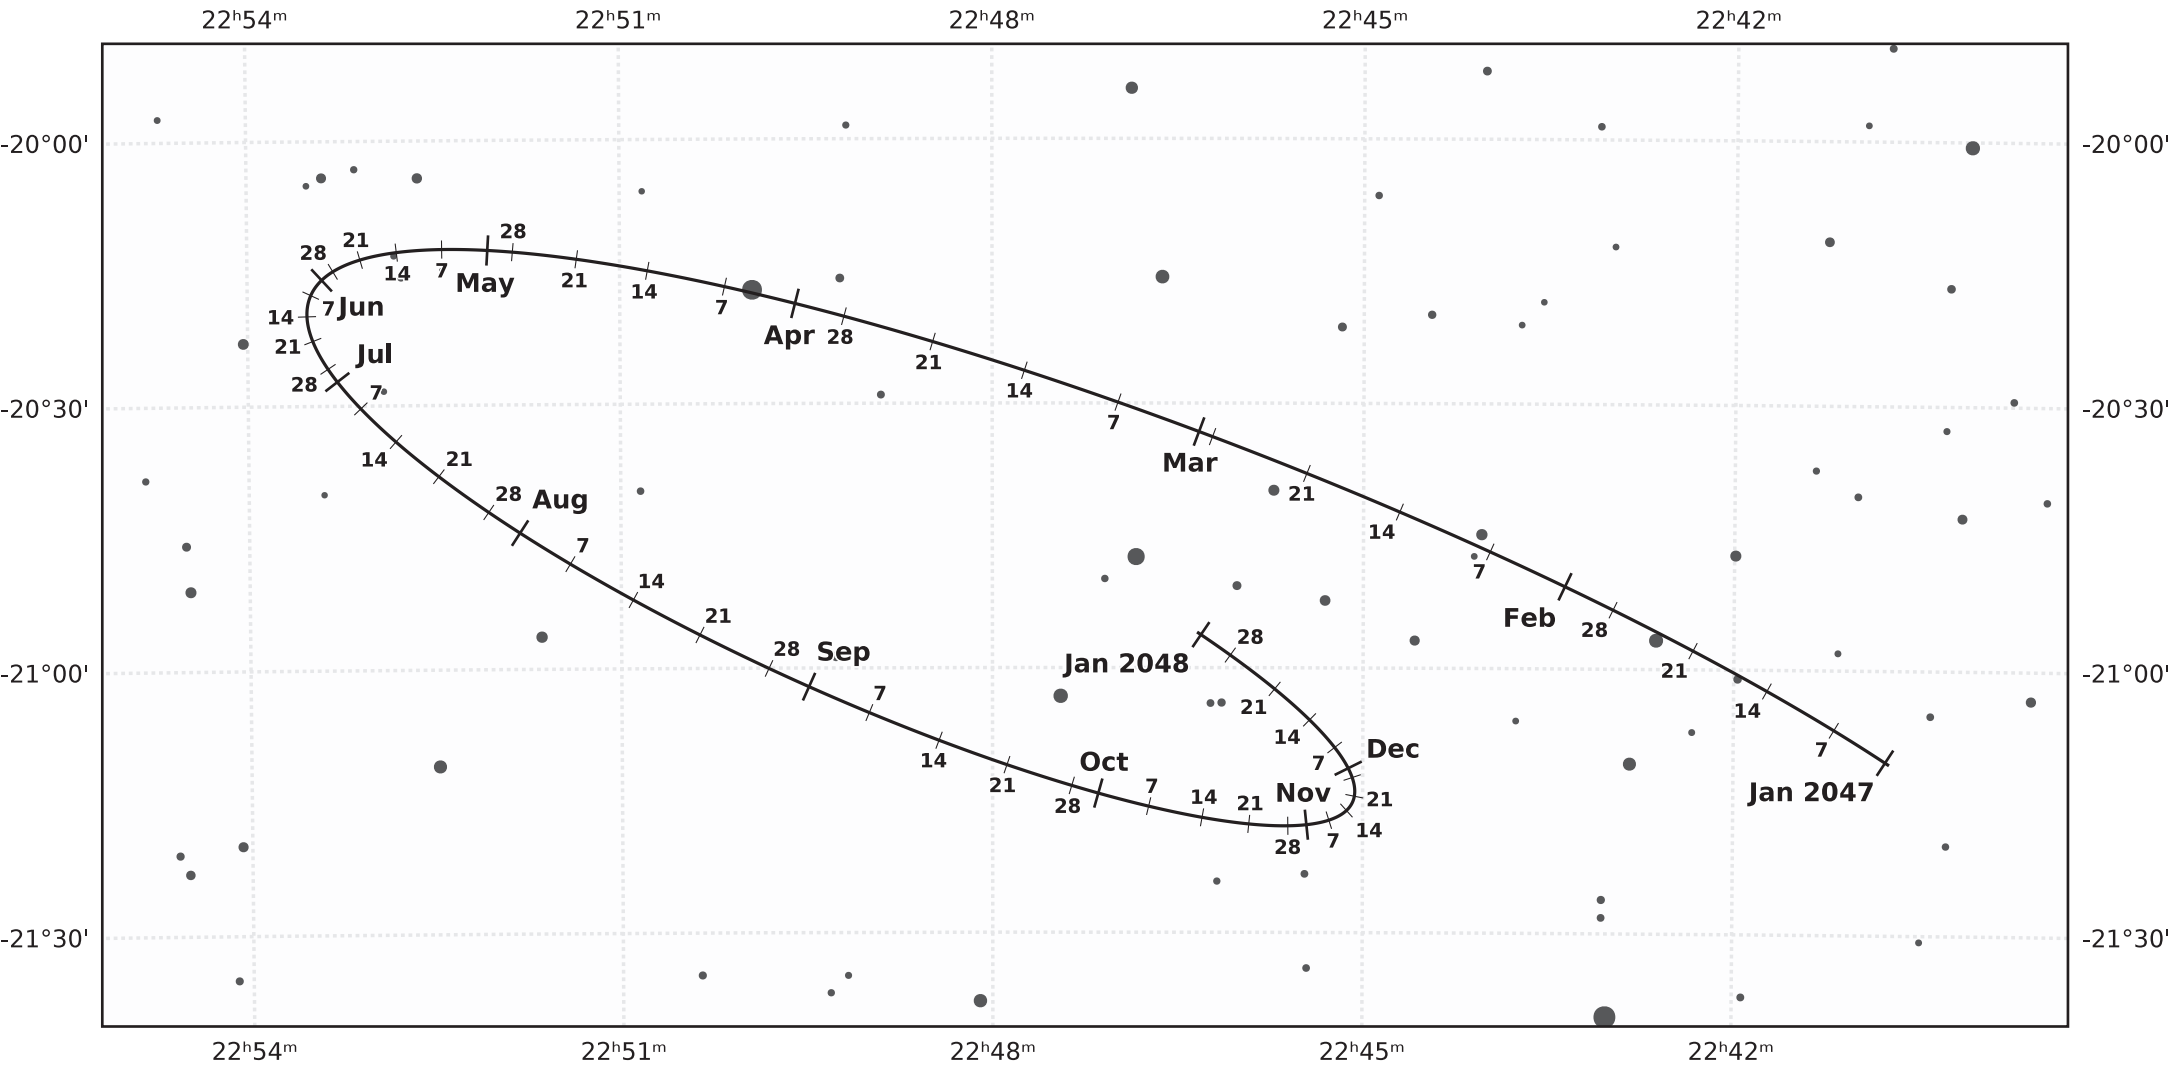

The path of Pluto in 2047

© Dominic Ford 2011-2021. Downloaded from <https://in-the-sky.org>

Magnitude scale: •11.0 •10.5 •10.0 •9.5 •9.0 •8.5 •8.0 ●7.5 ●7.0

— The Equator — Ecliptic Plane — Galactic Plane