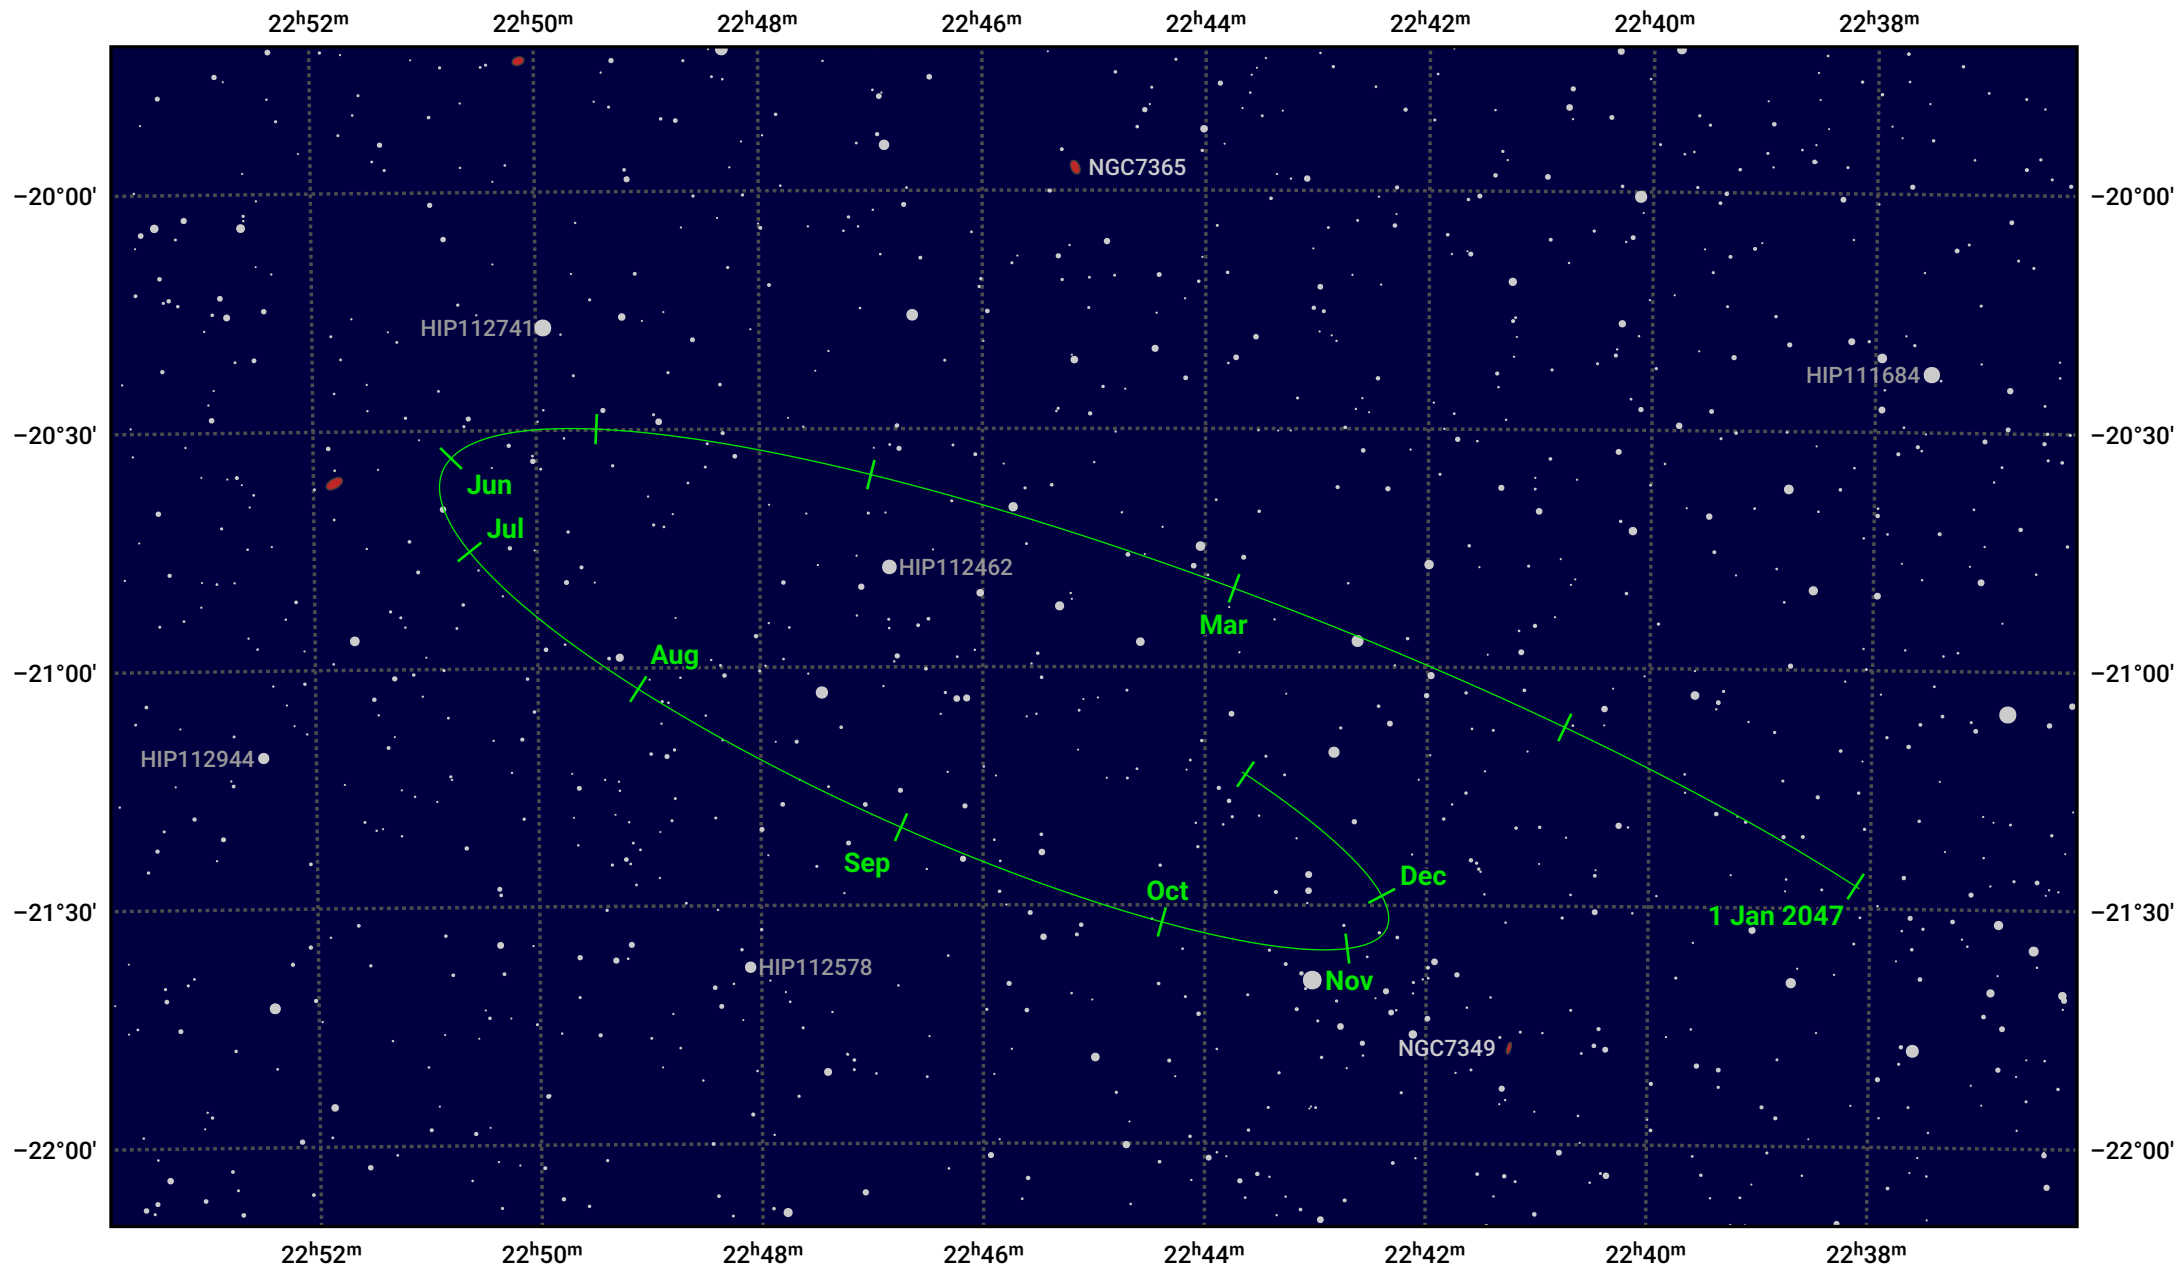

The path of Pluto in 2047

© Dominic Ford 2011–2024. Date markers placed at midnight UTC. Downloaded from <https://in-the-sky.org>

Magnitude scale: 14.0 13.0 12.0 11.0 10.0 9.0 8.0 7.0

— Ecliptic Plane

-  Galaxy
-  Bright nebula
-  Open cluster
-  Globular cluster