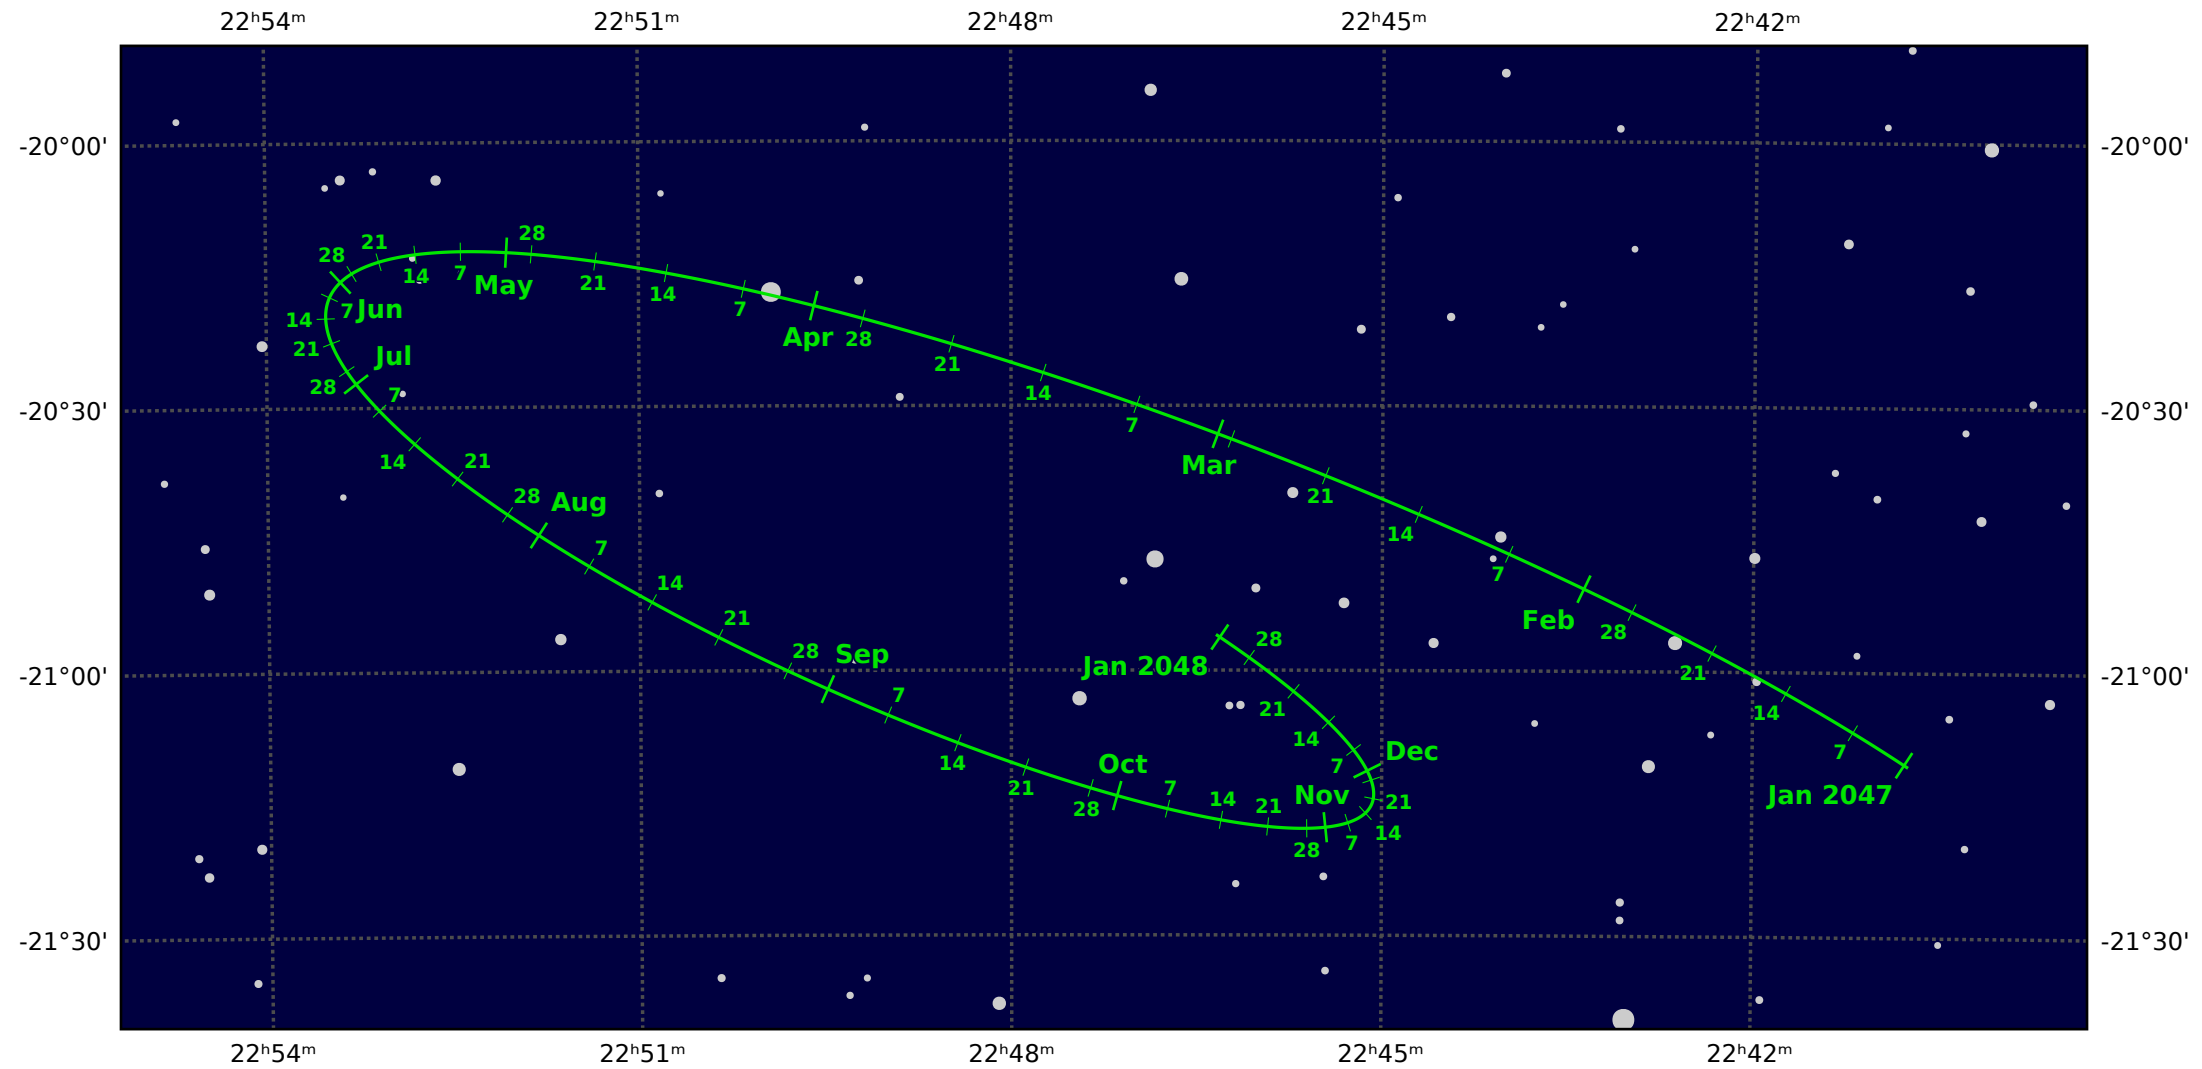

# The path of Pluto in 2047

© Dominic Ford 2011–2021. Downloaded from <https://in-the-sky.org>

Magnitude scale: •11.0 •10.5 •10.0 •9.5 •9.0 •8.5 ●8.0 ●7.5 ●7.0

— Ecliptic Plane

— Galactic Plane