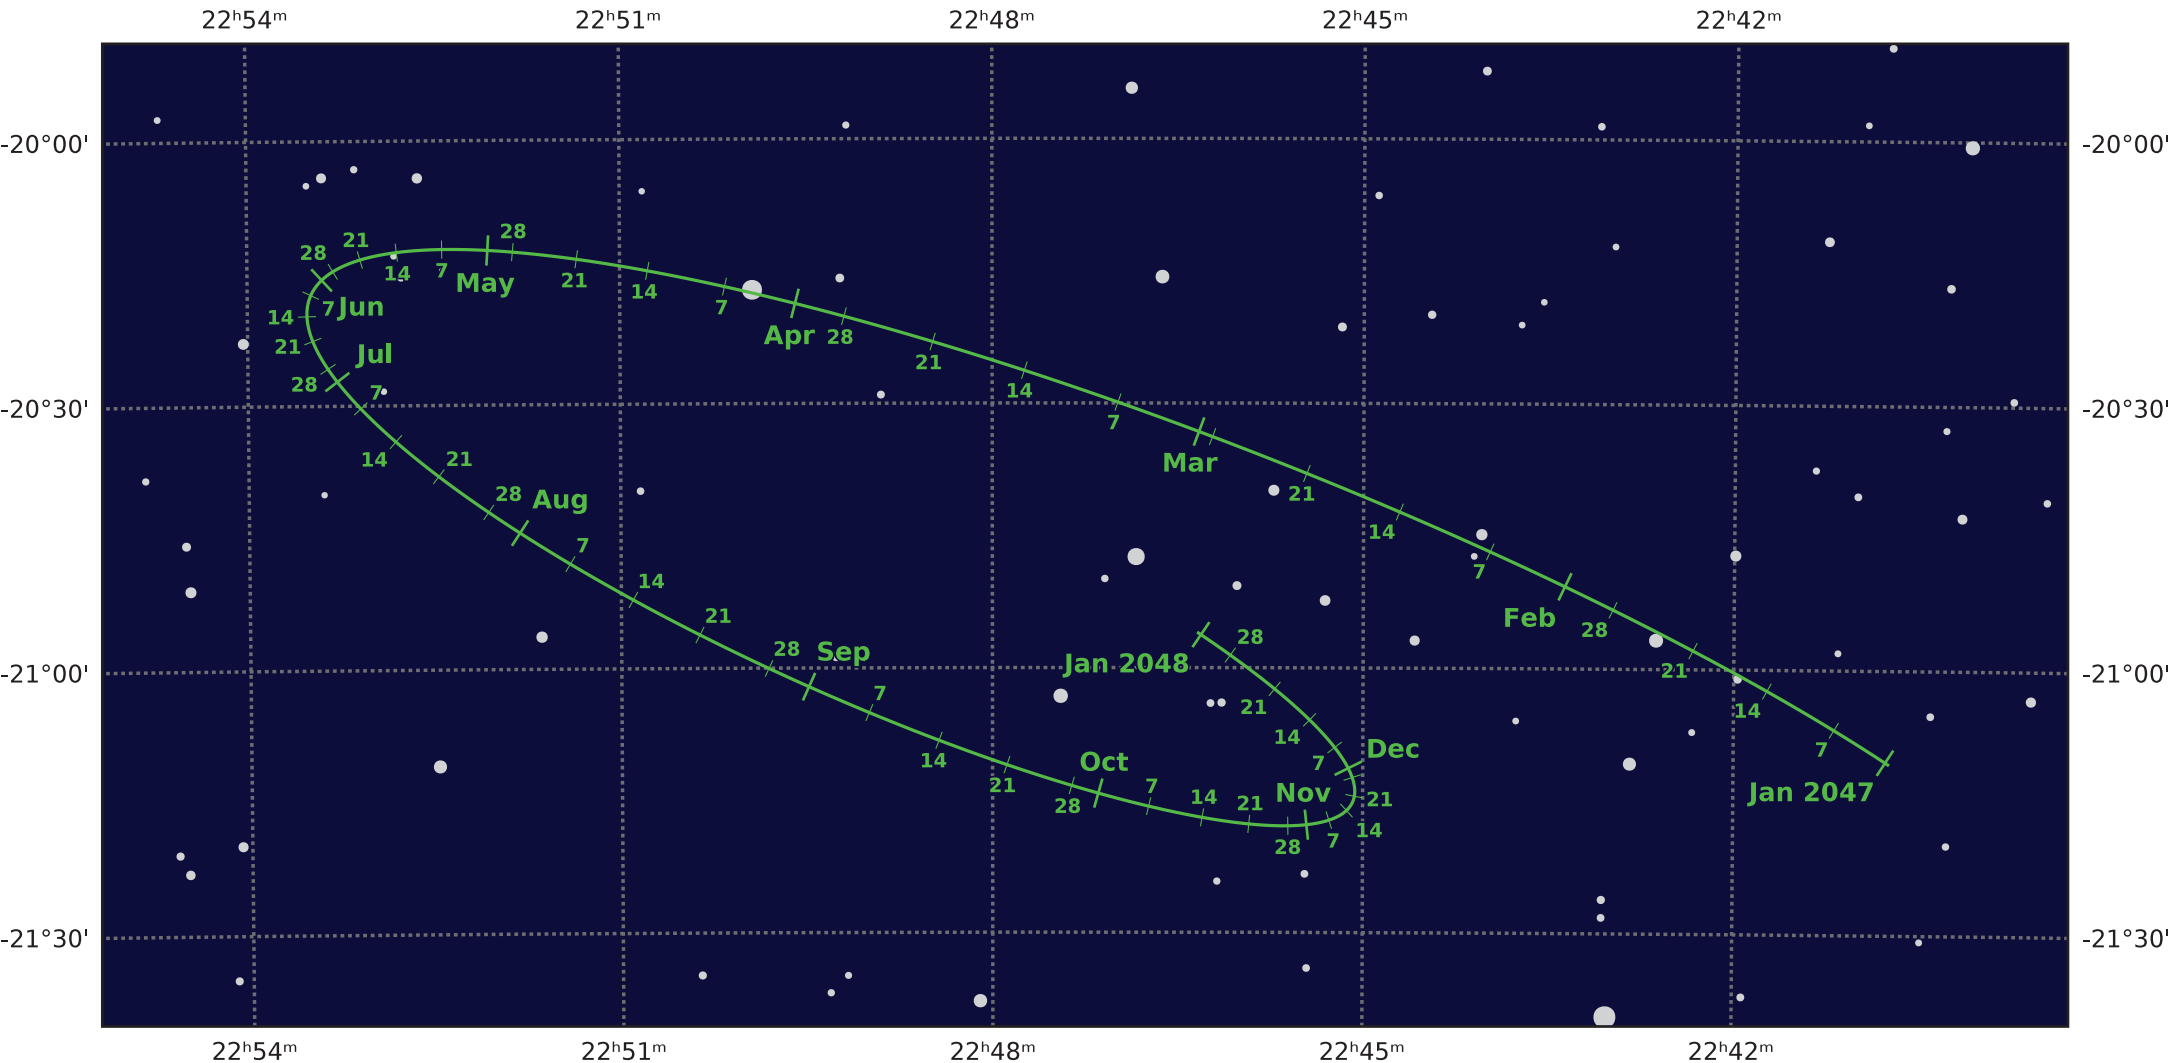

The path of Pluto in 2047

© Dominic Ford 2011–2021. Downloaded from <https://in-the-sky.org>

Magnitude scale: •11.0 •10.5 •10.0 •9.5 •9.0 •8.5 •8.0 •7.5 •7.0

— Ecliptic Plane

— Galactic Plane