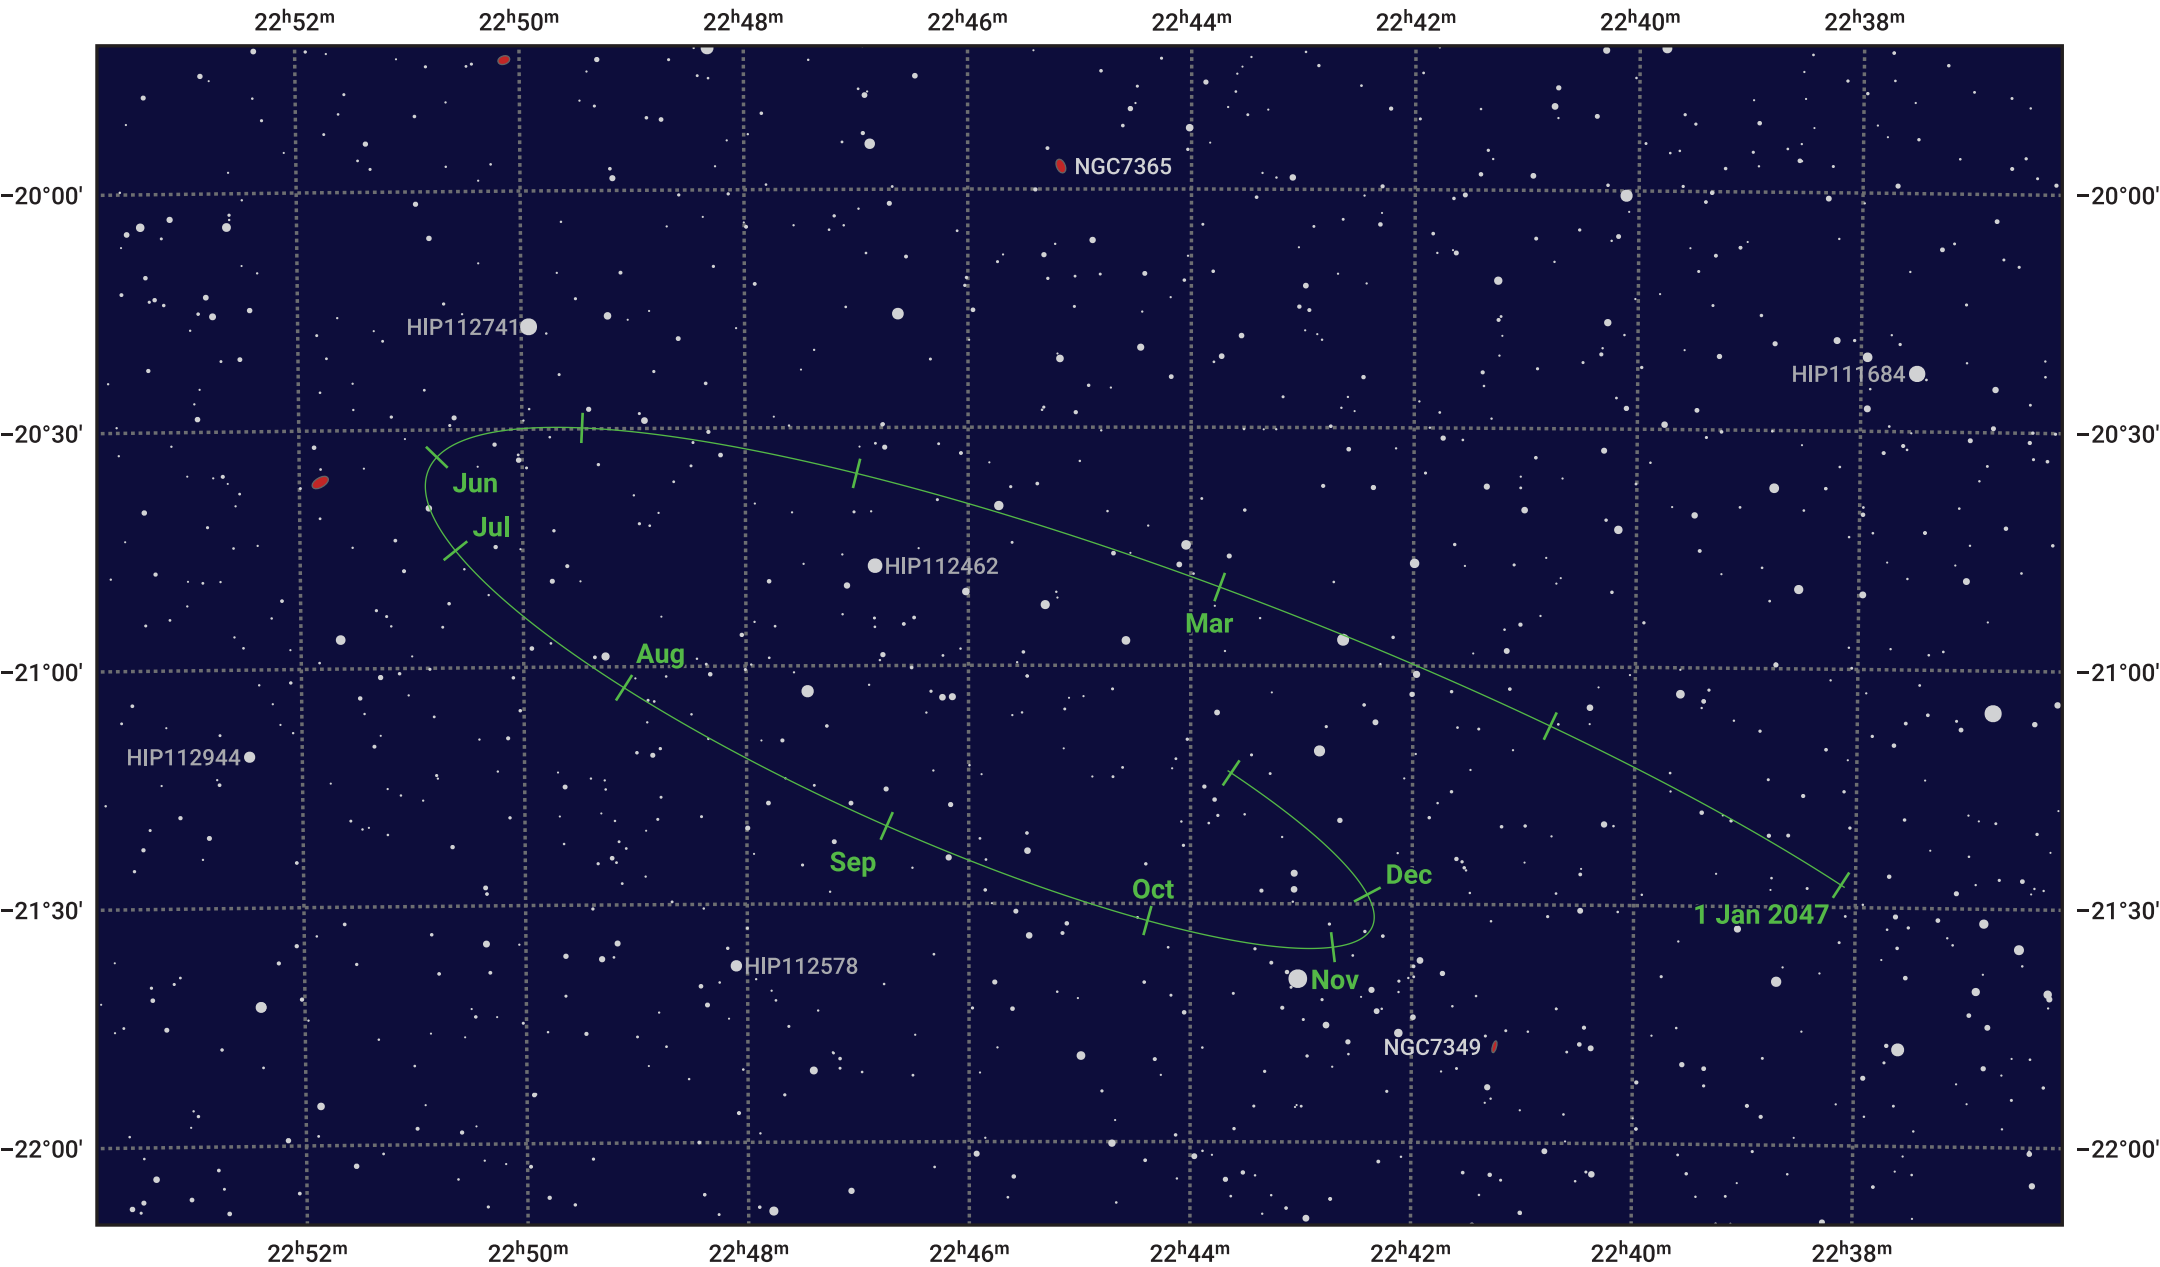

The path of Pluto in 2047

© Dominic Ford 2011–2024. Date markers placed at midnight UTC. Downloaded from <https://in-the-sky.org>

Magnitude scale: 14.0 13.0 12.0 11.0 10.0 9.0 8.0 7.0

— Ecliptic Plane

-  Galaxy
-  Bright nebula
-  Open cluster
-  Globular cluster