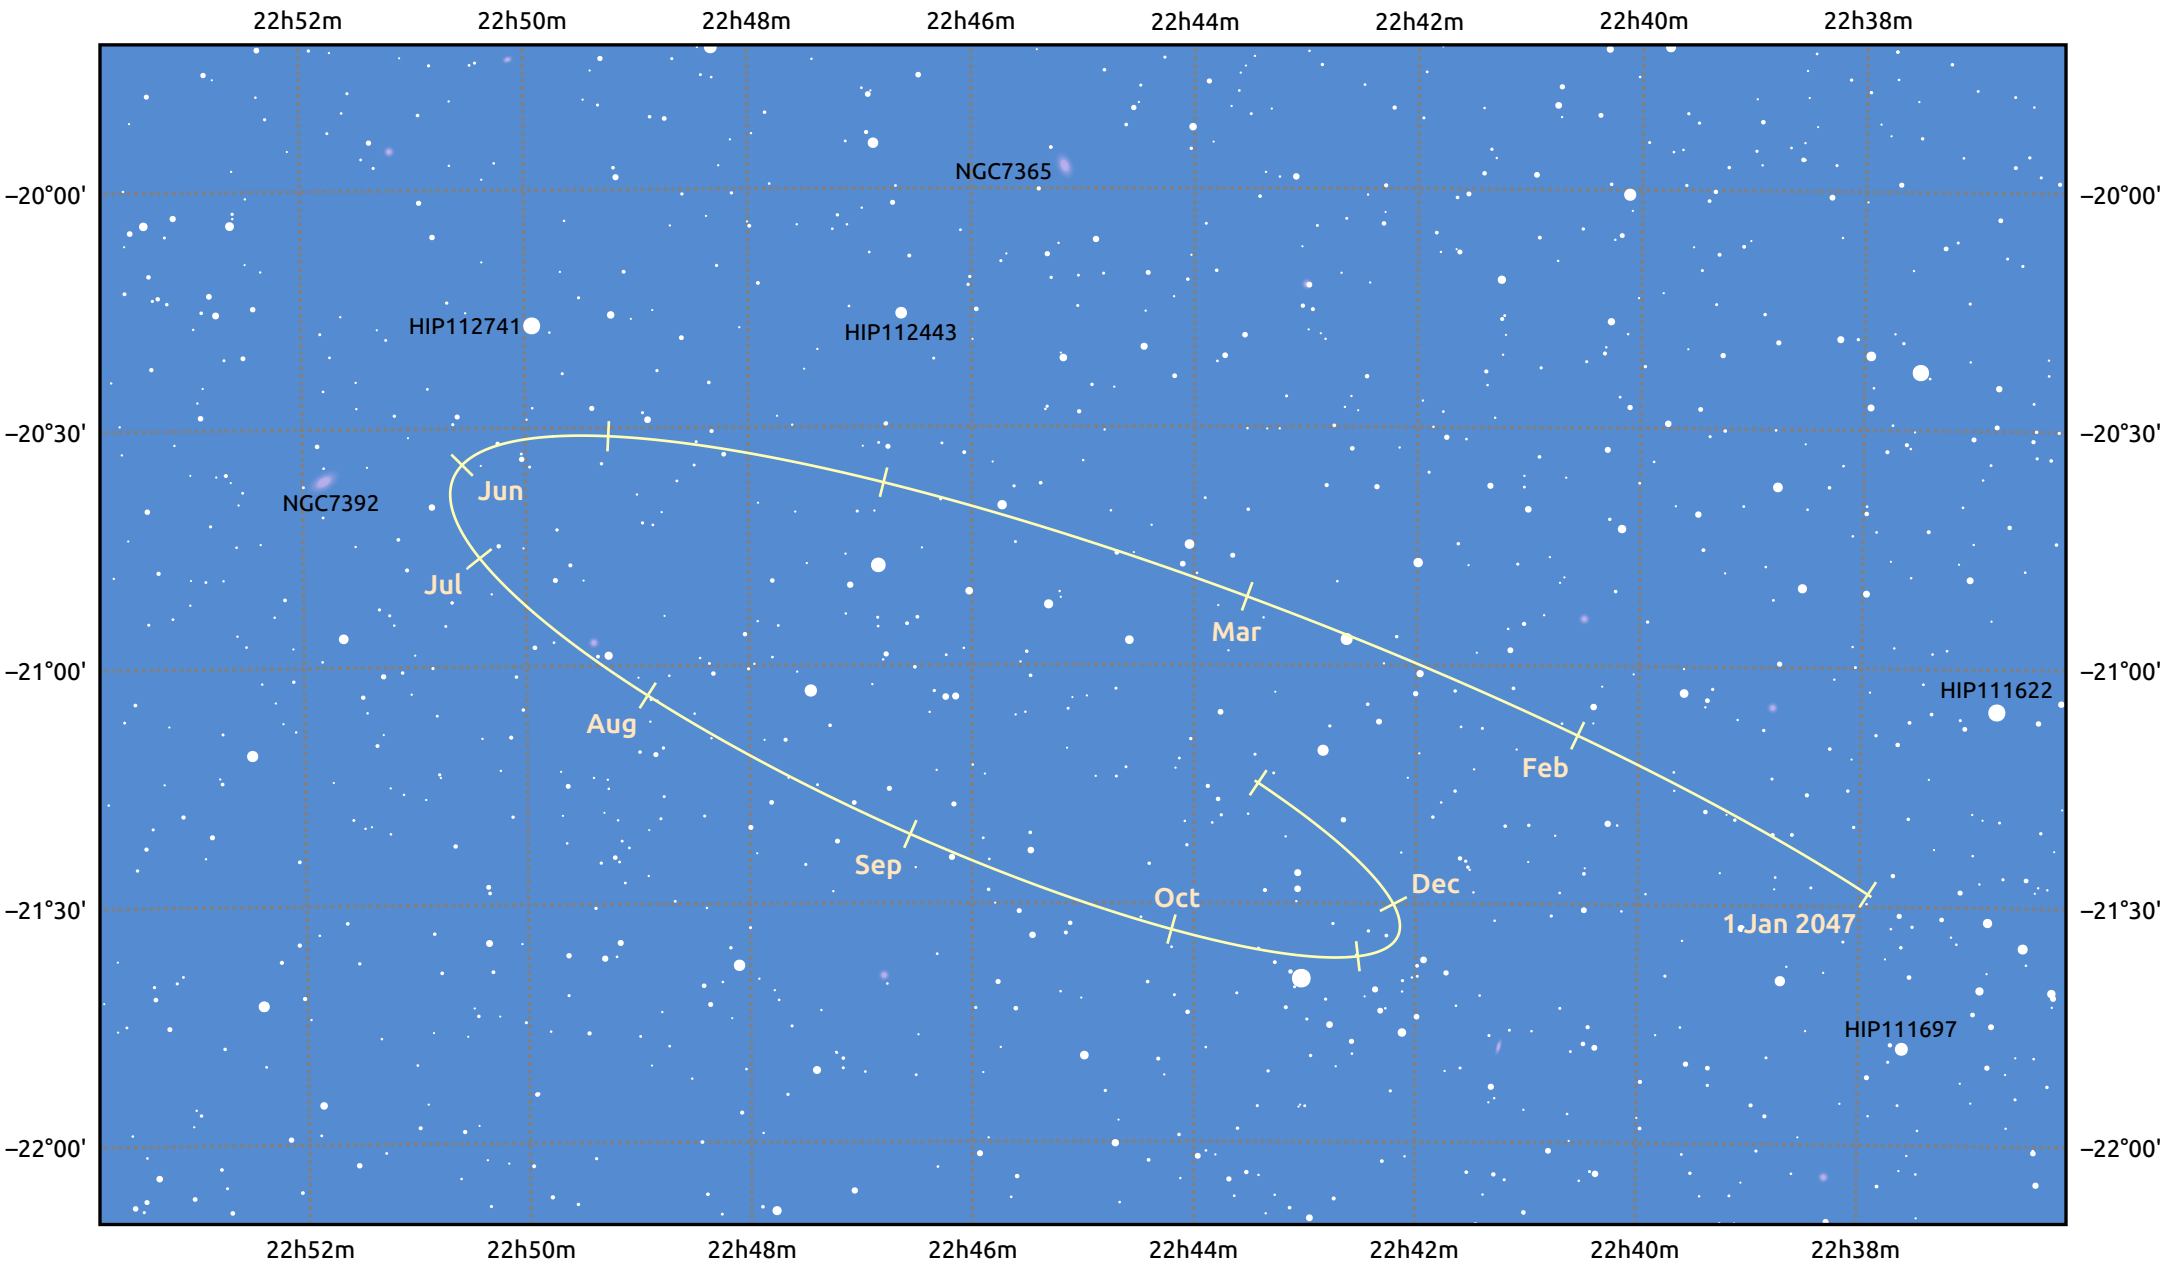

The path of Pluto in 2027

© Dominic Ford 2011–2025. Date markers placed at midnight UTC. Downloaded from <https://in-the-sky.org>

Magnitude scale: 14.0 13.0 12.0 11.0 10.0 9.0 8.0 7.0

— Ecliptic Plane

Galaxy Bright nebula Open cluster Globular cluster Planetary nebula